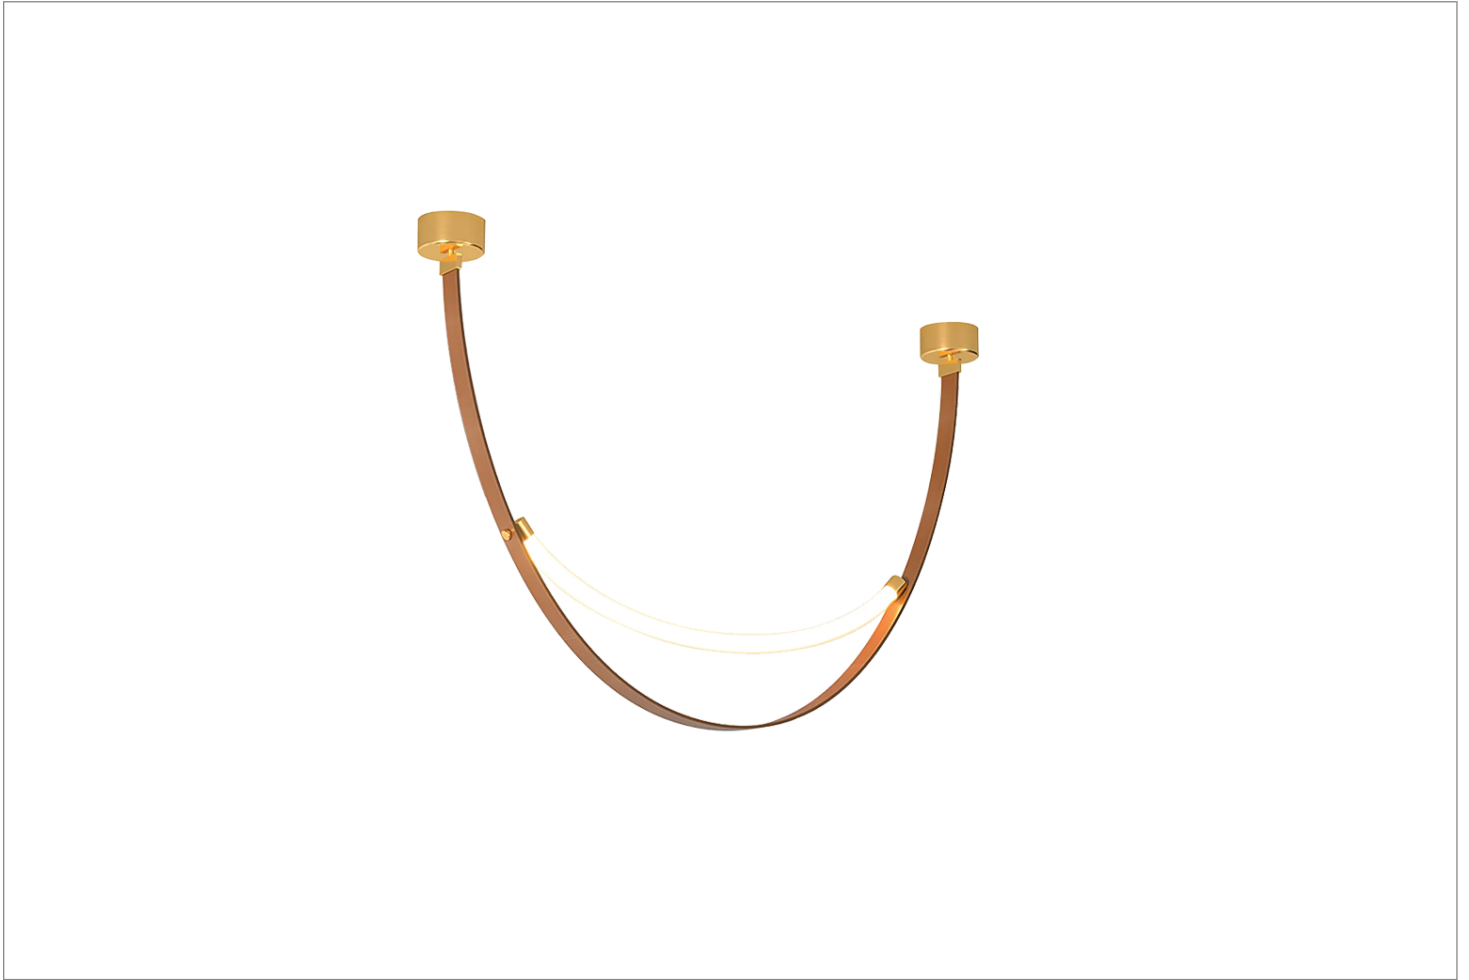

solana[®]

Zikiel - Customized Chandelier

General Information

Brand	solana
Collection	Chandelier
SKU	20255

Facts

Material	Leather Belt
Finish	Brown
Light Source	LED
CCT	3000K
Control	Dali Dimmable
Voltage	AC220-240V 50/60Hz
Dimension	L: 1250 x H: 1050mm
Warranty	3 Years