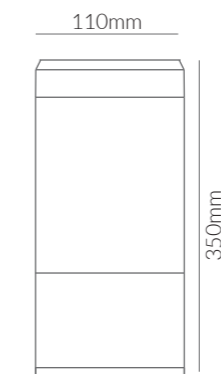

JARRA

SYV | Outdoor Tree Ring Light

Product Specifications:

Lamp Type: CREE LED
Operating Temp.: -20°C ~ +50°C
Material: Aluminium + PC
Finish: Black
Lifespan: 50,000 Hrs
Warranty: 5 Years
Applications: Outdoors, Commercial, Retail, Residential, Hospitality

Product Options:

Wattage: 3000K - 6000K
Control: Switchable / 1-10V / DALI / 0-10V / TRIAC

	SKU	W	CCT	LM	mA	Beam	Size(mm)	Cut(mm)
Jarra	15469	9W	3000K	810lm	350mA	185°	Ø95x124	-

AC220 240V IP 65 CRI>80 PF>0.9