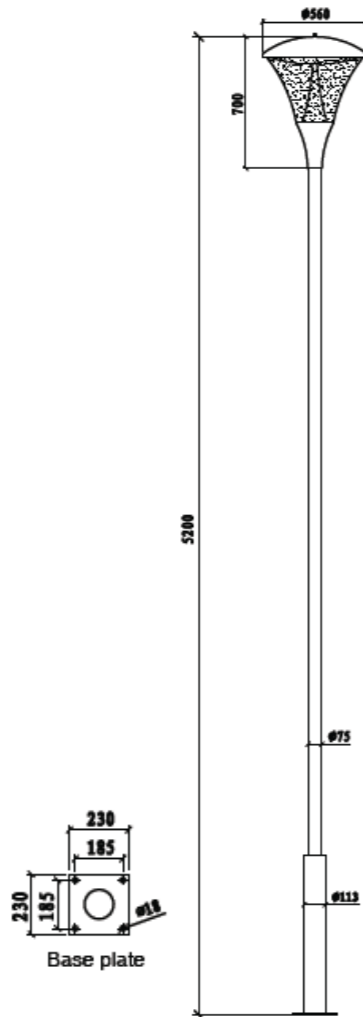

Product Specifications:

Lamp Type: OSRAM LED
Operating Temp.: -20°C ~ +50°C
Material: Aluminium Body + Opal PC Difuser
+ Hot-dip galvanized iron pole
Finish: Matt Black UV Proof powder coating
Lifespan: 50,000 Hrs
Warranty: 5 Years
Applications: Outdoor Parking Lots, Playgrounds, Landscape Lighting

Product Options:

Wattage: 7W, 10W, 12W, 15W, 20W, 30W
CCT: 4000K/6000K
Control: Switchable / 1-10V / DALI

	SKU	W	CCT	LM	mA	Beam	Size(mm)	Cut(mm)
Lucio	19154	35W	3000K	2,975lm	-	360°	Ø560x700	-

AC90-260V IP65 CRI>70 PF>0.9

SDCM <3 Class I IK08 CE