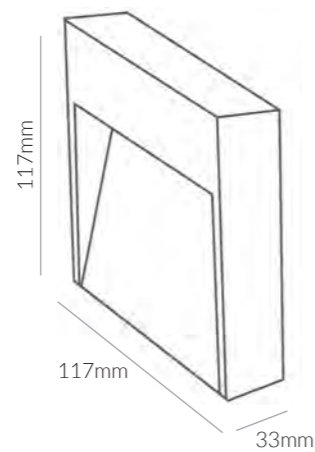

Product Options:

CCT: 3000K - 6000K
Finish: White, Black
Control: DALI / 1-10V / Triac / PWM

	SKU	W	CCT	LM	mA	Beam	Size(mm)	Cut(mm)
Glor	20245	3W	3000K	240lm	260mA	90°	L:117xW:33x H:117mm	-

AC220-240V IP65 CRI>90 PF>0.5