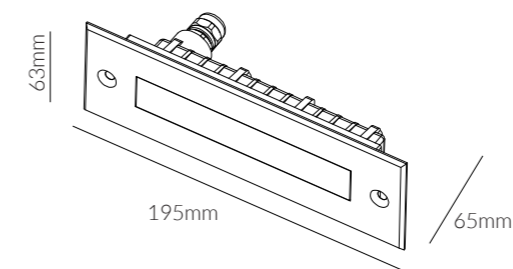

Mounting Sleeve 076#

GRADO