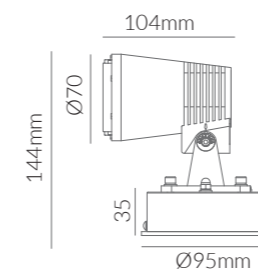

Optional Accessory: Spike

6W