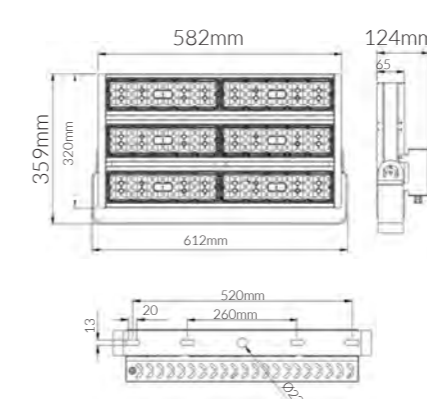

Product Specifications:

Lamp Type: LUMI LED's
Driver: Meanwell Driver
Operating Temp.: -20°C ~ +50°C
Alignment: 0° ~ 270°
Material: Die cast aluminium body,Zinc Galvanised Steel
Optical Cover: Polycarbonate
Finish: Black
Lifespan: 100,000 Hrs
Warranty: 6 Years
Applications: Outdoor Parking Lots, Playgrounds, Landscape Lighting

Product Options:

Wattage: 50W/75W/300W/400W/800W
CCT: 3000K - 6000K
Beam Angle: 30x30°/60x60°/90x90°/Type I (30x100°)
Control: Switchable / 1-10V / DALI / TRIAC

	SKU	W	CCT	LM	mA	Beam	Size(mm)	Cut(mm)
Pandora	15592	35W	5000K	4,550lm	72mA	90x90°	326x113x128	-
	15294	100W	5700K	17,500lm	2100mA	60x60°	326x113x128	-
	15593	100W	5000K	14,200lm	2100mA	90x90°	332x113x249	-
	15594	150W	5000K	19,500lm	3100mA	90x90°	332x113x249	-
	15372	200W	5700K	35,800lm	4200mA	60x60°	381x113x249	-
	15595	200W	5000K	26,800lm	900mA	90x90°	332x113x356	-

AC220-240V IP65 60x60°/90x90° CRI>70 PF>0.9

Product Specifications:

Lamp Type: PHILIPS LUMI LED's
Driver: MeanWell
Operating Temp.: -20°C ~ +50°C
Material: Die cast aluminium body+Zinc Galvanised Steel Bracket
Finish: Black
Lifespan: 30,000 Hrs
Warranty: 3 Years
Applications: Outdoor Parking Lots, Playgrounds, Landscape Lighting

Product Options:

Wattage: 50W/75W/100W/150W/300W/400W/500W
CCT: 3000K - 6000K
Beam Angle: 60x60° / 100x100° / 140x140°
Control: Switchable / 1-10V / DALI
Control: Occupancy Sensor

	SKU	W	CCT	LM	mA	Beam	Size(mm)	Cut(mm)
Spartan	15646	200W	5000K	26,000lm	3125mA	60x60°	310x124x239	-
	15709	600W	5000K	78,000lm	12500mA	60x60°	582x124x359	-
	15726	1000W	5000K	120,000lm	16800mA	30°x30°	681x113x463	-

AC220-240V IP65 30x30°/60x60° CRI>80 PF>0.9

600W