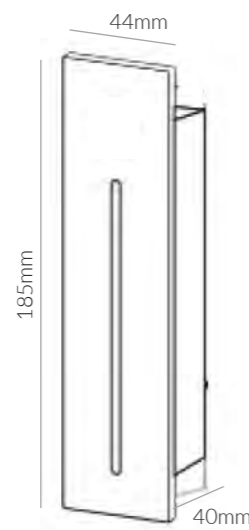

AC220-240V IP65  CRI>90 PF>0.5

 SDCM <3  Class II  Ik10  CE

100mm

Cutout: L:170xW:33xH:41mm

**Product Specifications:**

Lamp Type: EDISON LED  
 Operating Temp.: -20°C ~ +50°C  
 Material: Die-cast aluminum  
 Finish: Dark Grey  
 Lifespan: 50,000 Hours  
 Warranty: 5 Years  
 Applications: Staircase, Sidewalk, Corridor