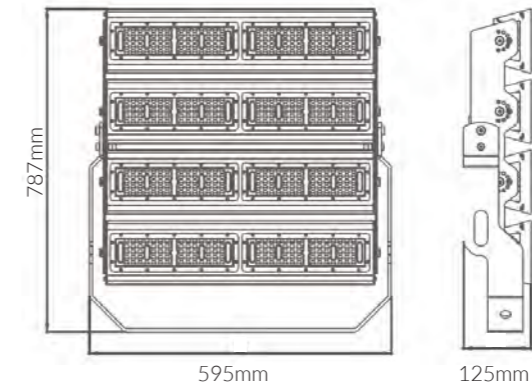

Product Options:

Wattage: 240W / 360W / 480W / 720W
CCT: 3000K - 6000K
Beam Angle: 45x45° / 90x90°
Control: Switchable / 1-10V / DALI / TRIAC / PWM

	SKU	W	CCT	LM	mA	Beam	Size(mm)	Cut(mm)
Enyo	17221	500W	5000K	62,500lm	670mA	60x60°	595x125x787	-

AC220-240V IP 65 CRI>70 PF>0.9