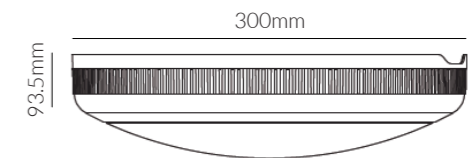

ALMORA

SYV | Outdoor Ceiling

**Product Specifications:**

Lamp Type: EPISTAR LED  
 Operating Temp.: -20°C ~ +50°C  
 Material: ABS Body  
 Finish: Black & White  
 Lifespan: 50,000 Hrs  
 Warranty: 5 Years  
 Applications: Commercial, Retail, Residential, Hospitality