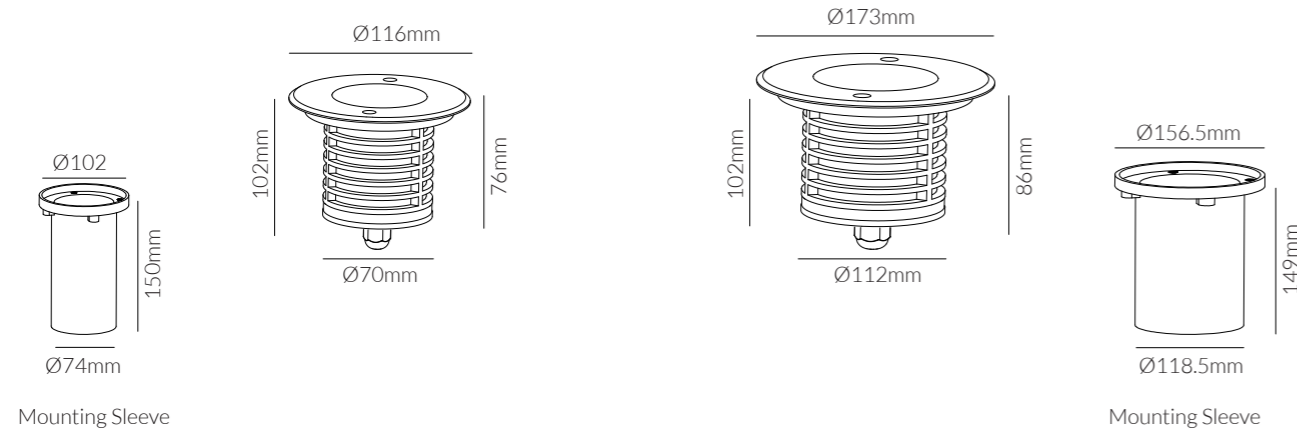

Product Specifications:

Lamp Type: OSRAM LED
Operating Temp.: -20°C ~ +50°C
Material: Die Cast Aluminium+Stainless Steel #316
Light Window: Step tempered clear glass.T=8mm
Finish: Stainless steel 316L#
Lifespan: 50,000 Hrs
Warranty: 5 Years
Applications: Commercial, Retail, Residential, Hospitality

Load Capacity: 2578 Kilos

Product Options:

Wattage: 6x3W
Beam Angle: 9° / 15° / 30° / 45° / 60°
Control: Switchable / TRIAC / 1-10V / DALI / PWM
Accessory: Mounting Sleeve, Honeycomb Louver

	SKU	W	CCT	LM	mA	Beam	Size(mm)	Cut(mm)
Trado	15118	3x2W	3000K	540lm	30mA	20°	Ø116x102	Ø70
	15873	3x2W	4000K	570lm	30mA	20°	Ø116x102	Ø70
	15874	3x2W	6000K	600lm	30mA	20°	Ø116x102	Ø70
	15119	6x2W	3000K	1,080lm	56mA	45°	Ø173x86	Ø118.5
	15875	6x2W	4000K	1,140lm	56mA	45°	Ø173x86	Ø118.5
	15876	6x2W	6000K	1,200lm	56mA	45°	Ø173x86	Ø118.5

AC220-240V IP65 CRI>80

TRADO