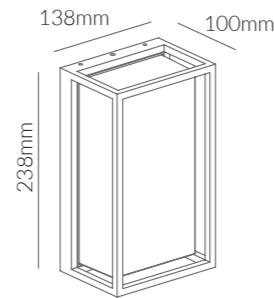

Product Options:

CCT: 3000K - 6000K
Control: Switchable / TRIAC / 1-10V / DALI / 0-10V

	SKU	W	CCT	LM	mA	Beam	Size(mm)	Cut(mm)
Verja	15250	9W	3000K	900lm	350mA	138°	138x238	-

AC220-240V IP65 CRI>80 PF>0.9

SDCM <5 Class I IK06 CE