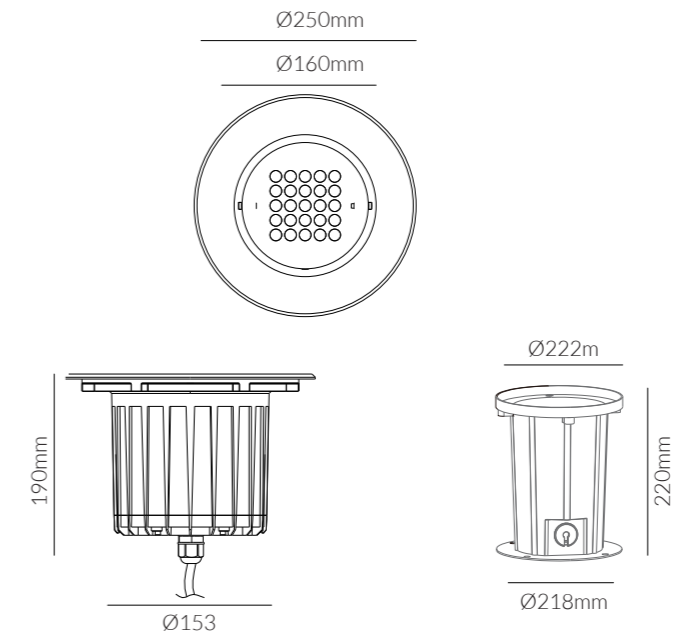

Product Options:

Wattage: 4W / 6W / 20W
Beam Angle: 10° / 15° / 20°
Control: Switchable / TRIAC / 1-10V / DALI / PWM
Accessory: Mounting Sleeve, Honeycomb Louver

	SKU	W	CCT	LM	mA	Beam	Size(mm)	Cut(mm)
Granco	15120	25W	3000K	2,250lm	133mA	30°	Ø250x190	Ø153
	15849	25W	4000K	2,375lm	133mA	30°	Ø250x190	Ø153
	15850	25W	6000K	2,500lm	133mA	30°	Ø250x190	Ø153

AC220-240V IP 67 CRI>80