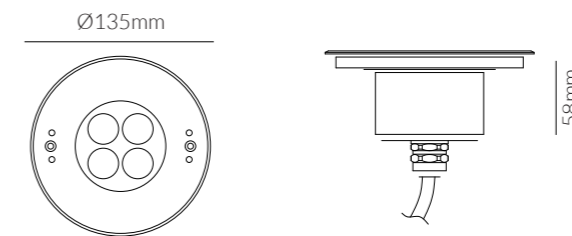

Mounting Sleeve 058

ELLO