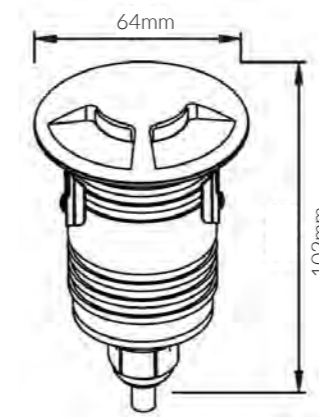

DC 24V IP 67  CRI>80

Cutout: Ø51mm

**Product Specifications:**

Lamp Type: CREE LED  
 Operating Temp.: -20°C ~ +50°C  
 Material: Aluminum body  
 Diffuser: Tempered Glass  
 Finish: Silver  
 Lifespan: 50,000 Hrs  
 Warranty: 5 Years  
 Applications: Walkways, Pathways, etc