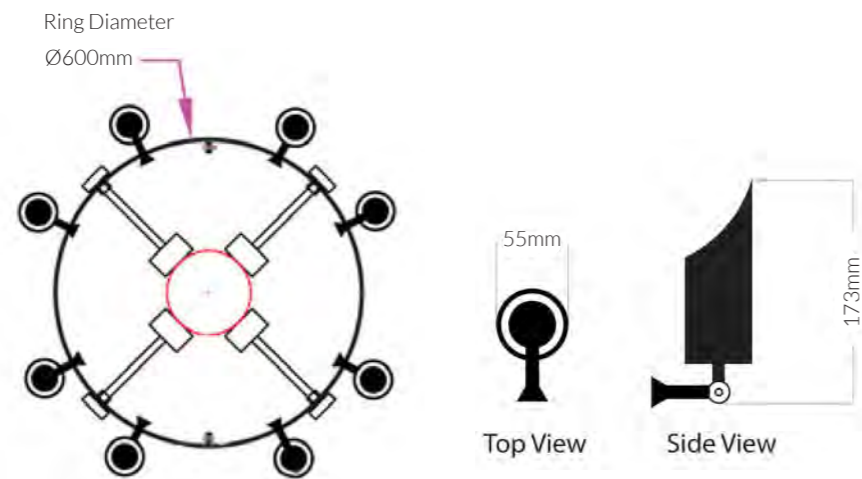

Product Options:

Wattage: 7W / 8W
CCT: 3000K - 6000K
Beam Angle: 15°/24°/36°/60°/40°*70°
Ring Diameter: Ø300 | Ø400 | Ø500 or any customised size
Voltage: DC24V

	SKU	W	CCT	LM	mA	Beam	Size(mm)	Cut(mm)
Árboles	16947	4x5W	3000K	4x550lm	-	30°	Ø55X173	-
	17563	8x5W	3000K	8x550lm	-	30°	Ø55X173	-

AC220 240V IP 66 CRI>80 PF>0.9