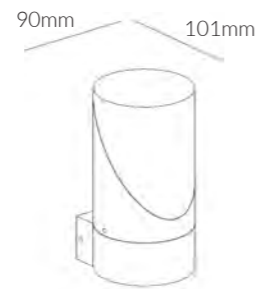

	SKU	W	CCT	LM	mA	Beam	Size(mm)	Cut(mm)
<b>Canyon</b>	18094	-	-	-	-	-	90x101	-

IP 65

**Product Specifications:**

Lamp Type: E27  
 Operating Temp.: -20°C ~ +50°C  
 Material: Die cast aluminum body  
 Finish: Black  
 Warranty: 5 Years  
 Applications: Outdoors, Commercial, Retail, Residential, Hospitality