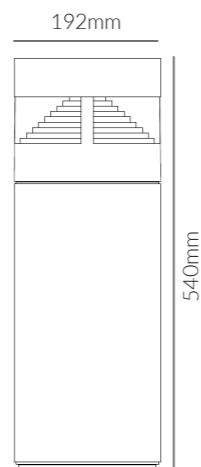

Product Specifications:

Lamp Type: Lumileds
Driver: Philips
Operating Temp.: -20°C ~ +50°C
Material: Concrete Body
Finish: Dark Grey Granite
Warranty: 5 Years on LED
Lifetime Warranty on the Body
Applications: Compound top, Boundary, Pillar, Fence

Lifetime Warranty on Body

Product Options:

Wattage: 3000K - 6000K
Control: Switchable / 1-10V / DALI / 0-10V / TRIAC

	SKU	W	CCT	LM	mA	Beam	Size(mm)	Cut(mm)
Pezzo	19329	20W	3000K	1,340lm	500mA	270°	Ø192x540	-

AC220 240V IP 65 CRI>80 PF>0.9

Product Specifications:

Lamp Type: Lumileds
Driver: Philips
Operating Temp.: -20°C ~ +50°C
Material: Concrete Body
Finish: Dark Grey Granite
Warranty: 5 Years on LED
Lifetime Warranty on the Body
Applications: Compound top, Boundary, Pillar, Fence

Lifetime Warranty on Body

Product Options:

Wattage: 3000K - 6000K
Control: Switchable / 1-10V / DALI / 0-10V / TRIAC

	SKU	W	CCT	LM	mA	Beam	Size(mm)	Cut(mm)
Petto	19331	20W	3000K	1,340lm	500mA	250°	Ø192x590	-

AC220 240V IP 65 CRI>80 PF>0.9