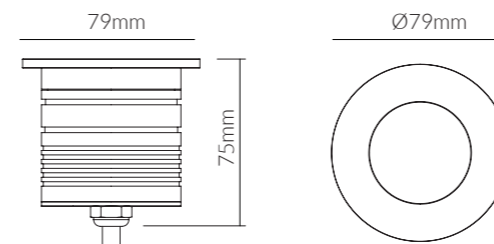

ASTRIA

SYV | Outdoor Inground

Product Specifications:

Lamp Type: CREE LED
Operating Temp.: -20°C ~ +50°C
Material: Stainless Steel #316
Finish: Satin 316 Stainless Steel
Lifespan: 50,000 Hours
Warranty: 5 Years
Applications: Driveways, Walkways, Pathways

Load Capacity: 300~500 Kilos
Voltage: 18V DC with 2M of power cable

Product Options:

Wattage: 1W
CCT: 3000K - 6000K
Beam Angle: 15° / 25° / 60°
Finish: Matt Black
Control: DALI / DMX / 1-10V / Triac / PWM

	SKU	W	CCT	LM	mA	Beam	Size(mm)	Cut(mm)
Astria	17476	7W	3000K	750lm	350mA	38°	Ø79x75	Ø65
	18102	3W	3000K	270lm	700mA	15°	Ø52x48	Ø40

DC 18V IP 67 CRI>80

7W

Cutout: Ø65mm

3W

Cutout: Ø40mm