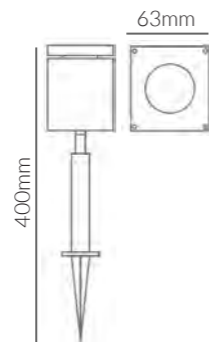

**SPEREN/
EOLO**