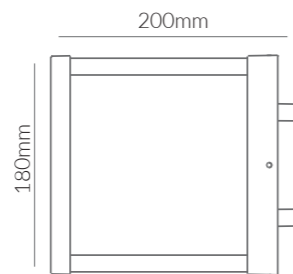

Product Options:

CCT: 3000K - 6000K
Finish: White
Control: Switchable / TRIAC / 1-10V / DALI / 0-10V

	SKU	W	CCT	LM	mA	Beam	Size(mm)	Cut(mm)
Warfel	14472	12W	3000K	1,100lm	300mA	360°	200x180	-

AC220-240V IP65 CRI>80 PF>0.9