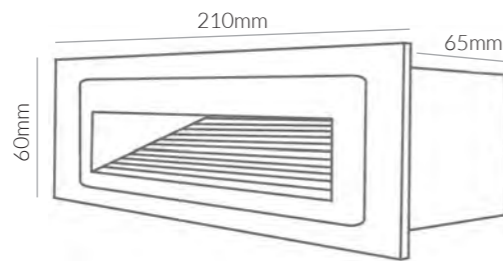

Product Options:

CCT: 3000K - 6000K
Finish: White, Black
Control: DALI / 1-10V / Triac / PWM

	SKU	W	CCT	LM	mA	Beam	Size(mm)	Cut(mm)
Elvas	20243	6W	3000K	480lm	260mA	90°	L:210xW:65x H:60mm	303x58

AC220-240V IP65 CRI>90 PF>0.5

Cutout: 200x55mm

Product Specifications:

Lamp Type: BRIDGELUX LED
Operating Temp.: -20°C ~ +50°C
Material: Polished stainless steel
Finish: Grey
Lifespan: 50,000 Hours
Warranty: 5 Years
Applications: Staircase, Sidewalk, Corridor

Product Options:

CCT: 3000K - 6000K
Finish: White, Black
Control: DALI / 1-10V / Triac / PWM

	SKU	W	CCT	LM	mA	Beam	Size(mm)	Cut(mm)
Kiko	20247	3W	3000K	240lm	260mA	20°	L:115xW:50x H:85mm	105x75mm

AC220-240V IP65 CRI>90 PF>0.5