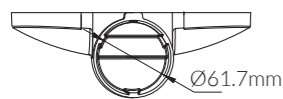

Product Options:

Wattage: 10W/20W/30W/50W
CCT: 3000K - 6000K
Beam Angle: 60°
Control: Switchable / TRIAC / 0-10V / 1-10V / DALI / PWM
Accessory: Tripod Stand

	SKU	W	CCT	LM	mA	Beam	Size(mm)	Cut(mm)
Liceo	16873	80W	5000K	9,600lm	350mA	150°	484x98x209	-
	15935	100W	3000K	12,500lm	350mA	150°	484x98x209	-
	15934	100W	4000K	10,500lm	350mA	140°	484x98x209	-
	15643	100W	6000K	10,000lm	350mA	140°	428x77x151	-
	15937	150W	4000K	15,750lm	350mA	140°	556x77x175	-

AC220-240V IP65 CRI>70 PF>0.9