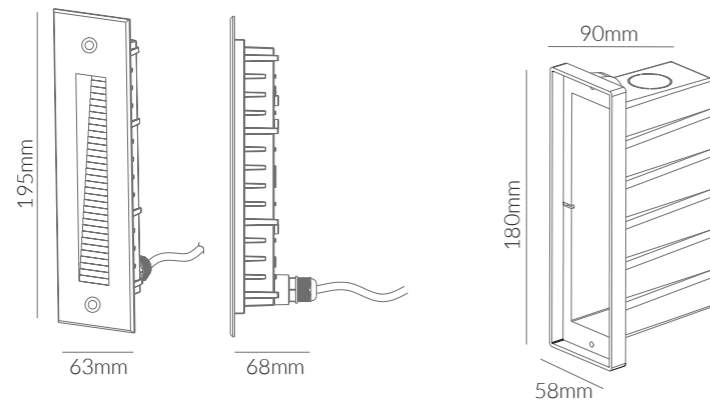

Product Specifications:

Lamp Type: OSRAM LED
Operating Temp.: -20°C ~ +50°C
Material: 12# Die-casting grey powder coated aluminum T=60-80um
Front Cover: 12# Die-casting aluminum
Glass: Tempered glass T=2mm
Gasket: Molding shaped silicone seal
Finish: Sanded Dark Grey
Lifespan: 50,000 Hours
Warranty: 5 Years
Applications: Staircase, Sidewalk

Product Options:

CCT: 3000K - 6000K
Beam Angle: 40°
Finish: Silver Grey / Sanded Black
Accessory: Mounting Sleeve
Control: DALI / 1-10V / Triac / PWM

	SKU	W	CCT	LM	mA	Beam	Size(mm)	Cut(mm)
Ruto	15405	2W	3000K	180lm	25mA	30°	195x68x63	-

AC220-240V IP65 CRI>80 PF>0.9

Mounting Sleeve

Product Specifications:

Lamp Type: CREE LED
Operating Temp.: -20°C ~ +50°C
Material: Aluminium Body
Finish: Nickel Satin
Lifespan: 50,000 Hours
Warranty: 5 Years
Applications: Staircase, Sidewalk, Corridor

Product Options:

CCT: 3000K - 6000K
Finish: Black / Dark Grey / White / Rust
Control: DALI / 1-10V / Triac

	SKU	W	CCT	LM	mA	Beam	Size(mm)	Cut(mm)
Velor	12931	3W	3000K	270lm	700mA	50°	80x60	-
	12932	3W	3000K	270lm	700mA	50°	80x60	-

AC220-240V IP65 CRI>80 PF>0.9