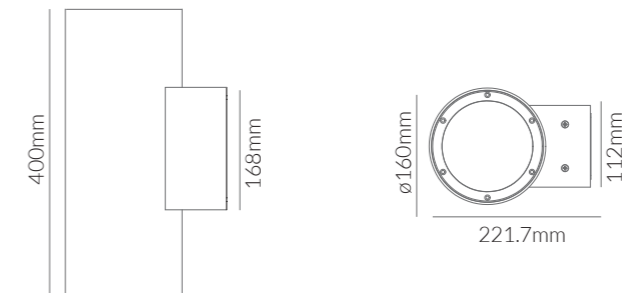

Product Options:

Wattage: 2x8W / 2x12W / 2x18W
CCT: 3000K - 6000K
Beam Angle: 12° / 38°
Finish: Black / Grey / White
Control: Switchable / TRIAC / 1-10V / DALI / PWM

	SKU	W	CCT	LM	mA	Beam	Size(mm)	Cut(mm)
Vara	15409	2x30W	3000K	6,000lm	292mA	25°	160x400	-

AC220-240V IP65 CRI>80 PF>0.9