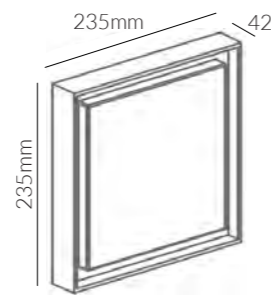

SKU	W	CCT	LM	mA	Beam	Size(mm)	Cut(mm)
Teja	15560	15W	3000K	1,275lm	350mA	110°	235x235x42	-
	15382	15W	4000K	1,350lm	350mA	110°	235x235x42	-
	15383	15W	6000K	1,425lm	350mA	110°	235x235x42	-

AC220-240V IP 65 CRI>80 PF>0.9