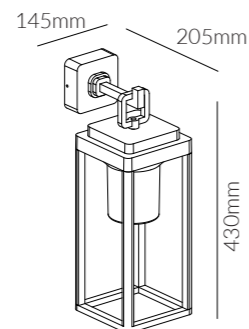

Product Specifications:

Lamp Type: E27
Operating Temp.: -20°C ~ +50°C
Material: Die cast aluminum body
Finish: Dark Grey
Warranty: 5 Years
Applications: Outdoors, Commercial, Retail, Residential, Hospitality

	SKU	W	CCT	LM	mA	Beam	Size(mm)	Cut(mm)
Canyon	18094	-	-	-	-	-	90x101	-

IP 65

Product Specifications:

Lamp Type: E27
Operating Temp.: -20°C ~ +50°C
Material: Die cast aluminum body
Finish: Black
Warranty: 5 Years
Applications: Outdoors, Commercial, Retail, Residential, Hospitality

	SKU	W	CCT	LM	mA	Beam	Size(mm)	Cut(mm)
Matia	18089	-	-	-	-	-	145x205x430	-

IP 65