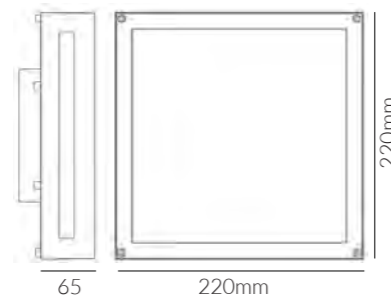

Product Options:

Wattage: 16W
Finish: Silver / White / Rust
Control: Switchable / TRIAC / 0-10V / 1-10V / DALI

	SKU	W	CCT	LM	mA	Beam	Size(mm)	Cut(mm)
Agua	14747	10W	3000K	900lm	45mA	107°	220x200x65	-
	15851	10W	4000K	950lm	45mA	107°	220x200x65	-
	15852	10W	6000K	1,000lm	45mA	107°	220x200x65	-

AC220-240V IP 65 CRI>80 PF>0.9