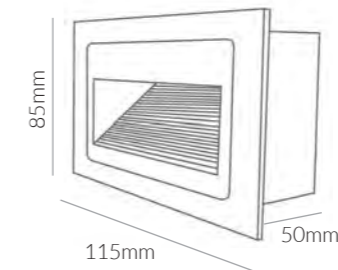

Product Options:

CCT: 3000K - 6000K
Finish: White, Black
Control: DALI / 1-10V / Triac / PWM

	SKU	W	CCT	LM	mA	Beam	Size(mm)	Cut(mm)
Kiko	20247	3W	3000K	240lm	260mA	20°	L:115xW:50x H:85mm	105x75mm

AC220-240V IP65 CRI>90 PF>0.5

Cutout: 105x75mm