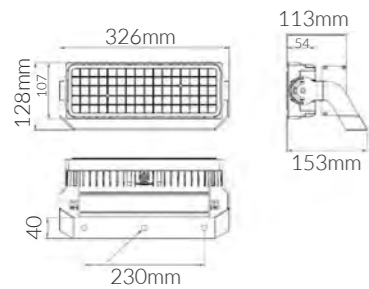

Product Options:

Wattage: 50W/75W/100W/150W/300W/400W/500W
CCT: 3000K - 6000K
Beam Angle: 60x60° / 100x100° / 140x140°
Control: Switchable / 1-10V / DALI
Control: Occupancy Sensor

	SKU	W	CCT	LM	mA	Beam	Size(mm)	Cut(mm)
Spartan	15646	200W	5000K	26,000lm	3125mA	60x60°	310x124x239	-
	15709	600W	5000K	78,000lm	12500mA	60x60°	582x124x359	-
	15726	1000W	5000K	120,000lm	16800mA	30°x30°	681x113x463	-

AC220-240V IP65 30x30°/60x60° CRI>80 PF>0.9

SKU 15592/15294