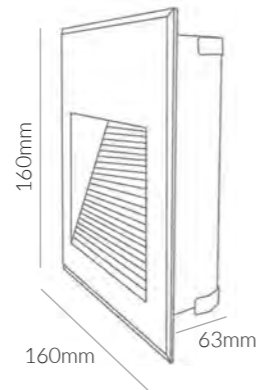

Product Options:

CCT: 3000K - 6000K
Finish: White, Black
Control: DALI / 1-10V / Triac / PWM

	SKU	W	CCT	LM	mA	Beam	Size(mm)	Cut(mm)
Cario	20246	6W	3000K	480lm	260mA	20°	L:160xW:63x H:160mm	150x60mm

AC220-240V IP65 CRI>90 PF>0.5

Cutout: 150x60mm

Product Specifications:

Lamp Type: BRIDGELUX LED
Operating Temp.: -20°C ~ +50°C
Material: Die-cast aluminum
Finish: Grey
Lifespan: 50,000 Hours
Warranty: 5 Years
Applications: Staircase, Sidewalk, Corridor