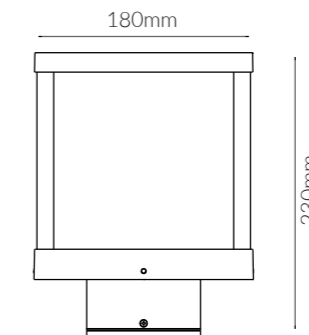

Product Options:

CCT: 3000K - 6000K
Finish: White
Control: Switchable / TRIAC / 1-10V / DALI / 0-10V

	SKU	W	CCT	LM	mA	Beam	Size(mm)	Cut(mm)
Warfel	14473	12W	3000K	1,100lm	300mA	-	180x230	-

AC220 240V IP 65 CRI>80 PF>0.9