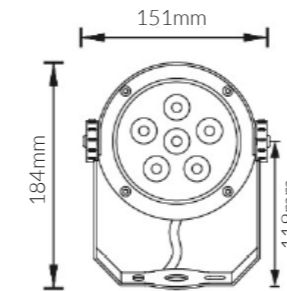

Optional Accessory: Spike