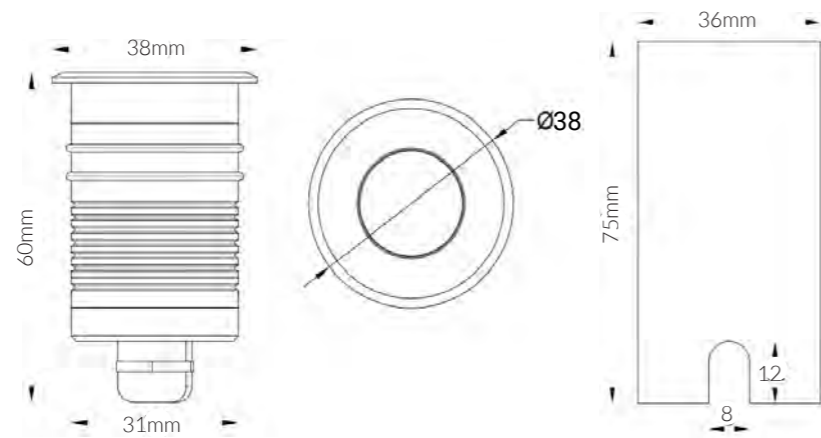

Product Specifications:

Lamp Type: CREE LED
Operating Temp.: -20°C ~ +50°C
Material: Hard chrome-plated stainless steel #316
Finish: Stainless Steel
Excellent heat conductivity aluminum.coefficient of heatConductivity≥2.0w/mk
Temperature of water between -20°C~+50°C less than 1 meter depth
Lifespan: 50,000 Hrs
Warranty: 5 Years
Applications: Pools, Fountains

Product Options:

Beam Angle: 12° / 40° / 60°
CCT: 4000K, 6000K, RGB
Control: Switchable / TRIAC / 0-10V / 1-10V / DALI / PWM
Accessory: Honeycomb louver / Half shading

	SKU	W	CCT	LM	mA	Beam	Size(mm)	Cut(mm)
Ela	19091	2W	3000K	200lm	60mA	25°	38 x 75mm	-

DC 24V IP 68 CRI>90

ELA