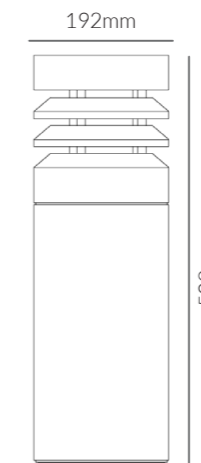

Product Specifications:

Lamp Type: Lumileds
Driver: Philips
Operating Temp.: -20°C ~ +50°C
Material: Concrete Body
Finish: Dark Grey Granite
Warranty: 5 Years on LED
Lifetime Warranty on the Body
Applications: Compound top, Boundary, Pillar, Fence

Lifetime Warranty on Body

Product Options:

Wattage: 3000K - 6000K
Control: Switchable / 1-10V / DALI / 0-10V / TRIAC

	SKU	W	CCT	LM	mA	Beam	Size(mm)	Cut(mm)
Pezzo	19329	20W	3000K	1,340lm	500mA	270°	Ø192x540	-

AC220 240V IP 65 CRI>80 PF>0.9

Product Specifications:

Lamp Type: Lumileds
Driver: Philips
Operating Temp.: -20°C ~ +50°C
Material: Concrete Body
Finish: Dark Grey Granite
Warranty: 5 Years on LED
Lifetime Warranty on the Body
Applications: Compound top, Boundary, Pillar, Fence

Lifetime Warranty on Body

Product Options:

Wattage: 3000K - 6000K
Control: Switchable / 1-10V / DALI / 0-10V / TRIAC

	SKU	W	CCT	LM	mA	Beam	Size(mm)	Cut(mm)
Petto	19331	20W	3000K	1,340lm	500mA	250°	Ø192x590	-

AC220 240V IP 65 CRI>80 PF>0.9