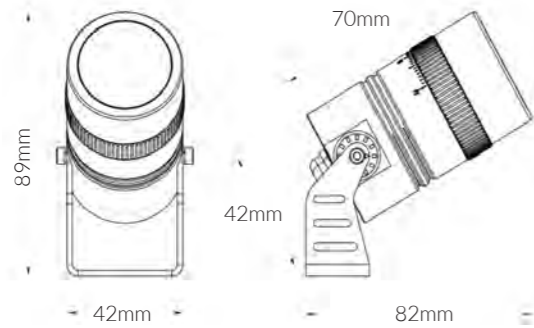

Product Specifications:

Lamp Type: CREE LED
Operating Temp.: -20°C ~ +50°C
Material: 6063 Aluminium Body
Finish: Matt Black
Lifespan: 50,000 Hours
Warranty: 10 Years
Applications: Outdoor, Gardens, Pathways, etc.

Product Options:

Wattage: 4W - 15W
CCT: 3000K - 6000K
Control: Switchable / DALI / 1-10V / TRIAC

	SKU	W	CCT	LM	mA	Beam	Size(mm)	Cut(mm)
Teo	19162	3W	3000K	240lm	-	10°- 45°	Ø42 x L:82 x H:89mm	-
	19521	10W	3000K	800lm	-	10°- 45°	Ø69 x H:99mm	-

AC220 240V IP 66 10-45° CRI>80 PF>0.9

3W

10W