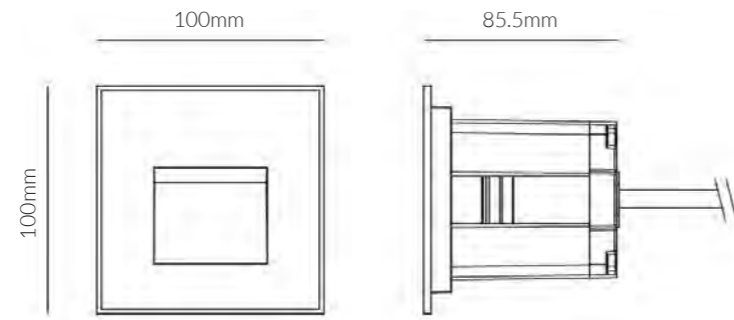

Product Specifications:

Lamp Type: EDISON LED
Operating Temp.: -20°C ~ +50°C
Material: Die-cast aluminum
Finish: Dark Grey
Lifespan: 50,000 Hours
Warranty: 5 Years
Applications: Staircase, Sidewalk, Corridor

Product Options:

CCT: 3000K - 6000K
Finish: White, Black
Control: DALI / 1-10V / Triac / PWM

	SKU	W	CCT	LM	mA	Beam	Size(mm)	Cut(mm)
Elda	18560	5W	3000K	80lm	60mA	120°	L: 100 x W: 85.5 x H: 100mm	88x88

AC220-240V IP65 90° CRI>80 PF>0.5

Cutout: 88x88mm

Product Specifications:

Lamp Type: EDISON LED
Operating Temp.: -20°C ~ +50°C
Material: Die-cast aluminum
Finish: Dark Grey
Lifespan: 50,000 Hours
Warranty: 5 Years
Applications: Staircase, Sidewalk, Corridor

Product Options:

CCT: 3000K - 6000K
Finish: Silver Grey, Black
Control: DALI / 1-10V / Triac / PWM

	SKU	W	CCT	LM	mA	Beam	Size(mm)	Cut(mm)
Vic	18559	3W	3000K	630lm	51mA	120°	L: 311 x W: 52 x H: 66mm	303x58

AC220-240V IP65 20° CRI>90 PF>0.5