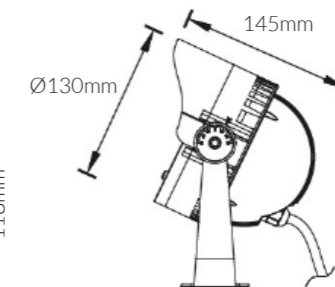

Optional Accessory: Spike