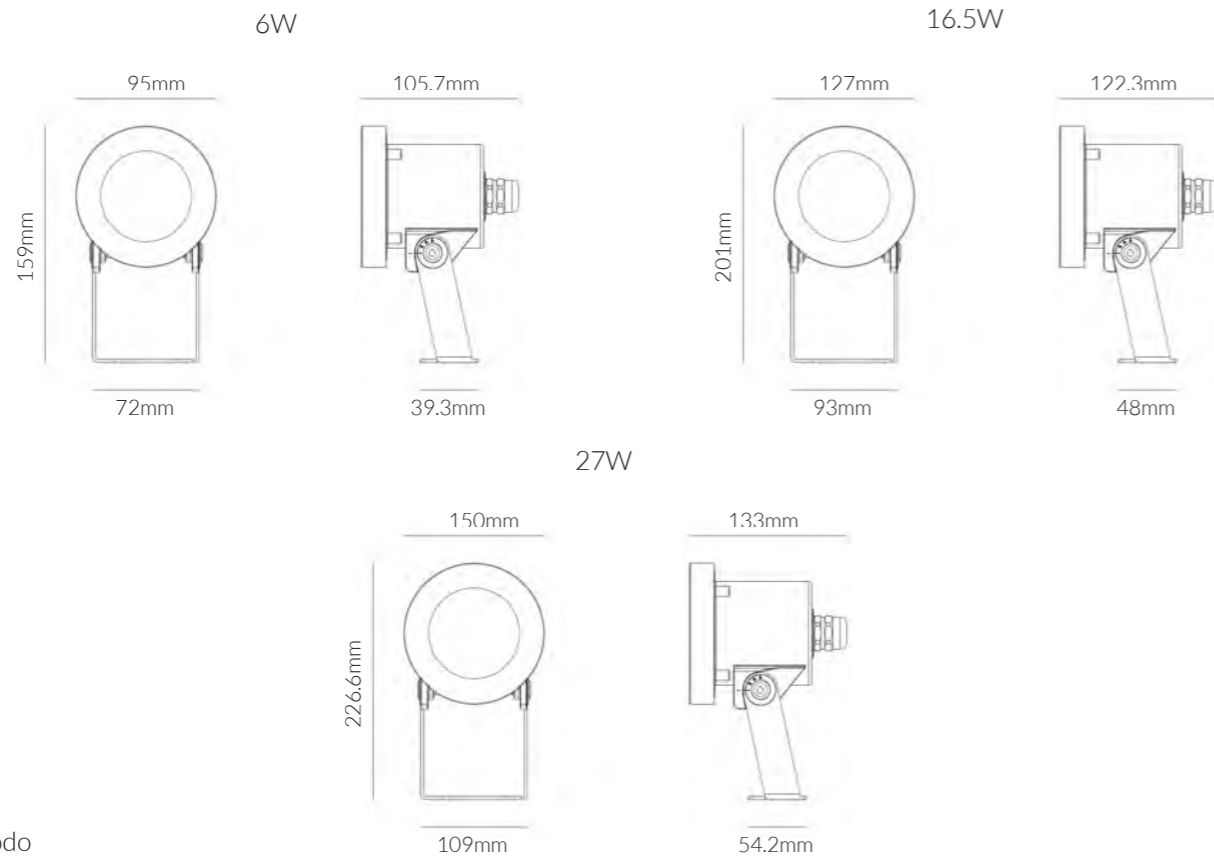

SKU	W	CCT	LM	mA	Beam	Size(mm)	Voltage
Modo	20669	1x6W	3000K	780lm	416mA	30°	D: 95	DC12V
	20670	3x5.5W	3000K	1,815lm	770mA	30°	D: 127	DC24V
	20671	6x4.5W	3000K	2,970lm	1250mA	30°	D: 150	DC24V

IP 68 CRI>80