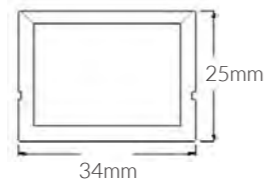

L: 1000mm (customisable)