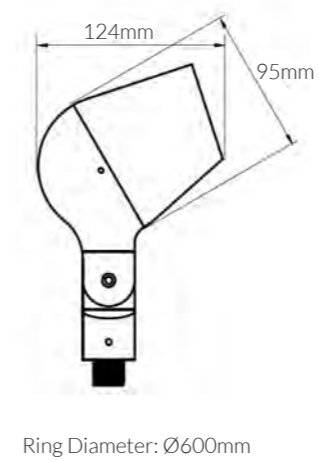

Product Options:

Wattage: 10W / 20W
CCT: 3000K - 6000K
Beam Angle: 15°/24°/36°/60°/40°*70°
Ring Diameter: Ø300 | Ø400 | Ø500 or any customised size
Voltage: DC24V

	SKU	W	CCT	LM	mA	Beam	Size(mm)	Cut(mm)
Kevin	17912	4x10W	3000K	4x1100lm	-	30°	Ø95x124	-

AC220 240V IP 66 CRI>80 PF>0.9