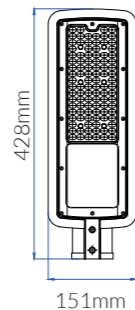

Product Options:

Wattage: 10W/20W/30W/50W
CCT: 3000K - 6000K
Beam Angle: 60°
Control: Switchable / TRIAC / 0-10V / 1-10V / DALI / PWM
Accessory: Tripod Stand

	SKU	W	CCT	LM	mA	Beam	Size(mm)	Cut(mm)
Liceo	16873	80W	5000K	9,600lm	350mA	150°	484x98x209	-
	15935	100W	3000K	12,500lm	350mA	150°	484x98x209	-
	15934	100W	4000K	10,500lm	350mA	140°	484x98x209	-
	15643	100W	6000K	10,000lm	350mA	140°	428x77x151	-
	15937	150W	4000K	15,750lm	350mA	140°	556x77x175	-

AC220-240V IP65 CRI>70 PF>0.9