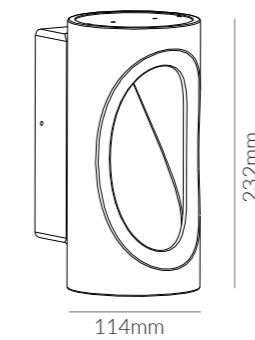

Lifetime Warranty on Body