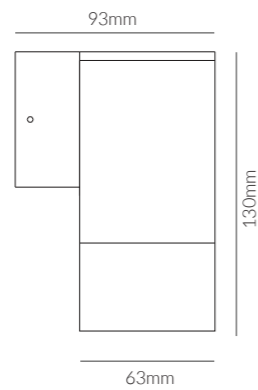

SKU	W	CCT	LM	mA	Beam	Size(mm)	Cut(mm)
Dobulet	13581	-	-	-	-	-	200x180	-

IP 65