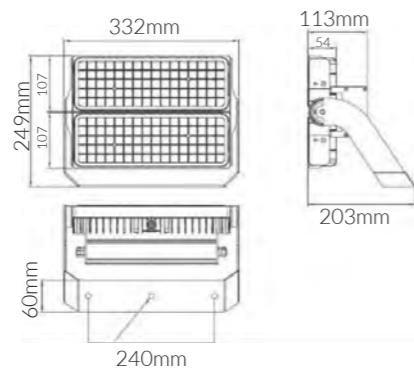

SKU 15593/15594/15372