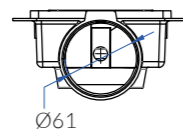

Product Options:

Wattage: 10W/20W/30W/50W
CCT: 3000K - 6000K
Beam Angle: 60°
Control: Switchable / TRIAC / 0-10V / 1-10V / DALI / PWM
Accessory: Tripod Stand

	SKU	W	CCT	LM	mA	Beam	Size(mm)	Cut(mm)
Liceo	16873	80W	5000K	9,600lm	350mA	150°	484x98x209	-
	15935	100W	3000K	12,500lm	350mA	150°	484x98x209	-
	15934	100W	4000K	10,500lm	350mA	140°	484x98x209	-
	15643	100W	6000K	10,000lm	350mA	140°	428x77x151	-
	15937	150W	4000K	15,750lm	350mA	140°	556x77x175	-

AC220-240V IP65 CRI>70 PF>0.9