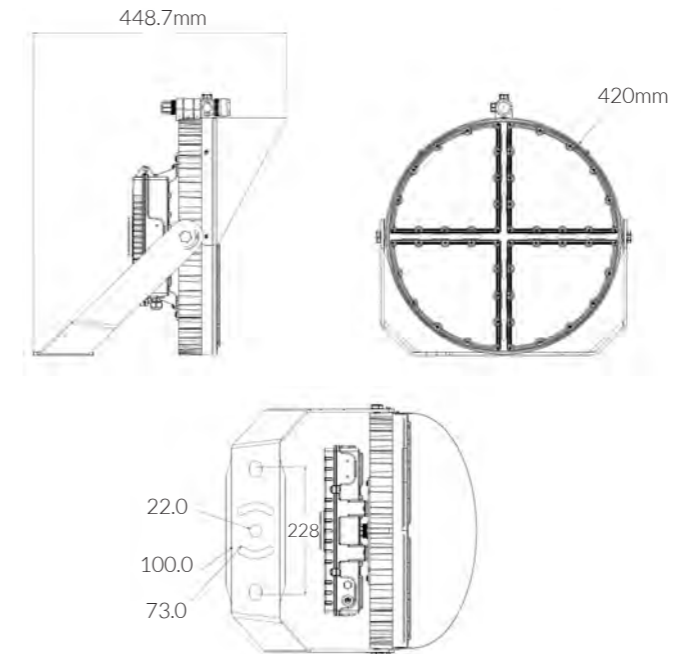

Product Options:

Wattage: 300W / 500W / 750W / 1000W
CCT: 3000K - 6000K
Beam Angle: 30° / 60° / 90°
Control: Switchable / 1-10V / DALI / 0-10V / TRIAC

	SKU	W	CCT	LM	mA	Beam	Size(mm)	Cut(mm)
Cedro	17116	400W	4000K	74,800lm	-	15°	420x448.7	-

AC220-240V IP66 15° CRI>70 PF>0.9 3.75KV