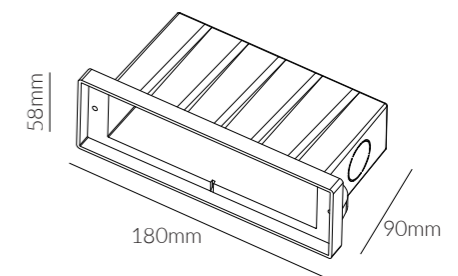

Mounting Sleeve 076#

GRADO