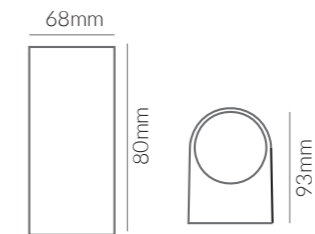

	SKU	W	CCT	LM	mA	Beam	Size(mm)	Cut(mm)
Enire	13576	-	-	-	-	-	80x68xØ93	-

IP 65 

Product Specifications:

Lamp Type: 2 x GU10  
 Operating Temp.: -20°C ~ +50°C  
 Material: Die cast aluminum body+Tempered Glass  
 Finish: Dark Grey  
 Warranty: 5 Years  
 Applications: Commercial, Retail, Residential, Hospitality