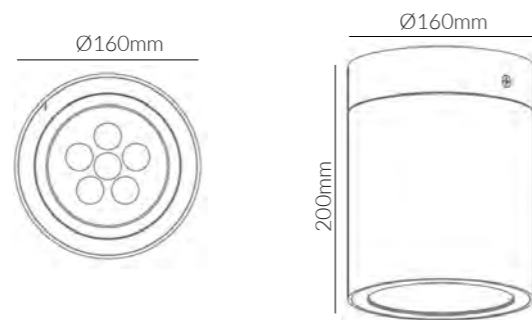

Product Options:

Wattage: 30W
Beam Angle: 9° / 15° / 20° / 45° / 60°
Finish: Sanded Black / Sanded White
Control: Switchable / TRIAC / 1-10V / DALI / PWM

	SKU	W	CCT	LM	mA	Beam	Size(mm)	Cut(mm)
Cofa	15410	6x5W	3000K	3,000lm	146mA	30°	Ø160x200	-
	15837	6x5W	4000K	3,150lm	146mA	30°	Ø160x200	-
	15838	6x5W	6000K	3,300lm	146mA	30°	Ø160x200	-

AC220-240V IP 65 CRI>80 PF>0.9