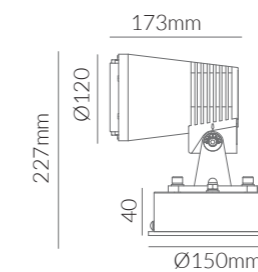

Product Specifications:

Lamp Type: OSRAM LED
Operating Temp.: -20°C ~ +50°C
Material: Die cast aluminium body
Finish: Dark Grey
Lifespan: 50,000 Hrs
Warranty: 5 Years
Applications: Outdoor Parking Lots, Playgrounds, Landscape Lighting

Product Options:

Wattage: 12W / 20W / 40W
CCT: 3000K - 6000K
Beam Angle: 9° / 15° / 20° / 45°
Finish: Silver Grey / Black / White
Control: Switchable / 1-10V / DALI / TRIAC / PWM

CLAVO

FLOOD & SPIKE

	SKU	W	CCT	LM	mA	Beam	Size(mm)	Cut(mm)
Clavo	15121	6W	3000K	540lm	65mA	30°	Ø70x144	-
	15122	20W	3000K	1,800lm	101mA	45°	Ø120x227	-
	15123	45W	3000K	4,050lm	186mA	45°	Ø160x265	-

AC220-240V IP65 30°/45° CRI>80 PF>0.9

Optional Accessory: Spike

20W