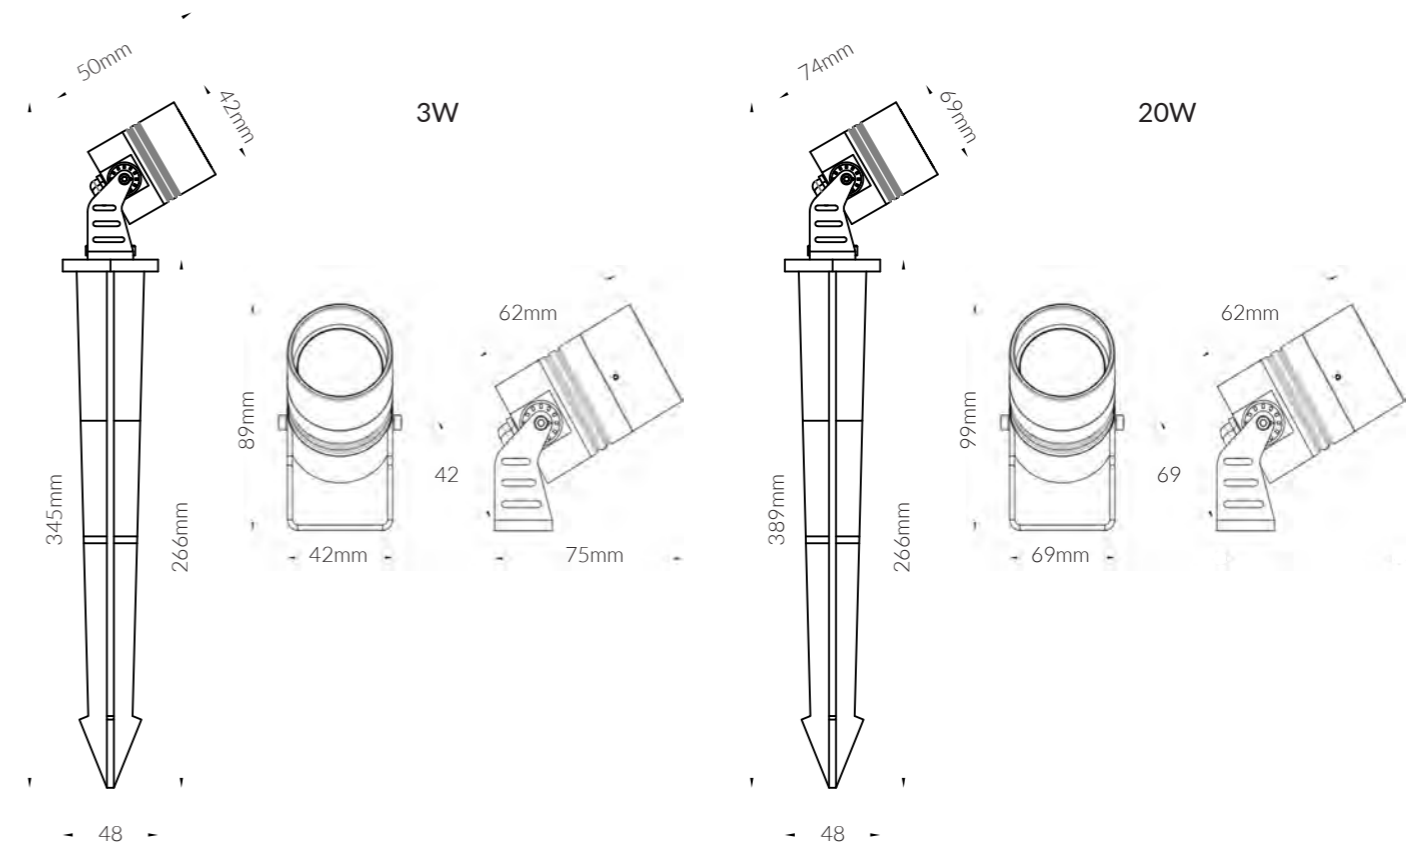

ELMO

SYV | Outdoor Spike Lights

Product Specifications:

Lamp Type: CREE LED
Operating Temp.: -20°C ~ +50°C
Material: Aluminium + Tempered Glass
Finish: Black
Lifespan: 50,000 Hrs
Warranty: 5 Years
Applications: Outdoor Parking Lots, Playgrounds, Landscape Lighting

Product Options:

Wattage: 4W
CCT: 3000K - 6000K, RGB, RGBW
Beam Angle: 15° / 36° / 60°
Finish: Dsrk Grey / Matt Silver
Control: Switchable / 1-10V / DALI / TRIAC / PWM
Mounting Type: U bracket & mounting plate for solid ground, spike for soft ground

	SKU	W	CCT	LM	mA	Beam	Size(mm)	Cut(mm)
Elmo	19946	3W	3000K	240lm	300mA	24°	Ø42 xH:345mm	-
	19947	10W	3000K	800lm	250mA	36°	Ø69 xH:389mm	-

AC220-240V IP 66 CRI>80 PF>0.9