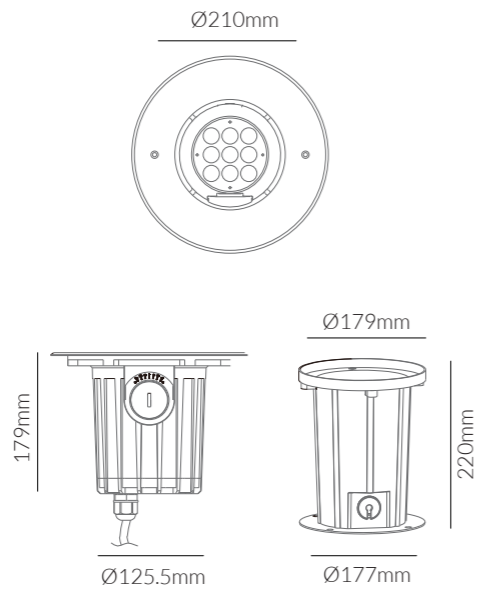

Product Specifications:

Lamp Type: OSRAM LED
Operating Temp.: -20°C ~ +50°C
Material: Die Cast Aluminium+Stainless Steel #316
Light Window: Step tempered clear glass.T=8mm
Gasket: : Molding shaped seal
Finish: Stainless steel 316L#
Lifespan: 50,000 Hrs
Warranty: 5 Years
Applications: Commercial, Retail, Residential, Hospitality

Load Capacity: 1720 Kilos

Product Options:

Wattage: 3W / 7W / 18W
Beam Angle: 15° / 30° / 50°
Control: Switchable / TRIAC / 1-10V / DALI / PWM
Accessory: Mounting Sleeve, Honeycomb Louver

	SKU	W	CCT	LM	mA	Beam	Size(mm)	Cut(mm)
Cada	15406	9x1.2W	3000K	972lm	64mA	20°	Ø210x179	Ø102
	15919	9x1.2W	4000K	1,026lm	64mA	20°	Ø210x179	Ø102
	15920	9x1.2W	6000K	1,080lm	64mA	20°	Ø210x179	Ø102

AC220-240V IP 67 CRI>80