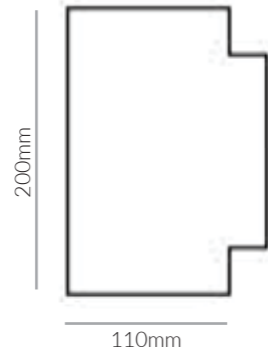

Product Specifications:

Lamp Type: PHILIPS LED
Operating Temp.: -20°C ~ +50°C
Material: Concrete body
Finish: Grey 18
Lifespan: 50,000 Hrs
Warranty: 5 Years
Applications: Commercial, Retail, Residential, Hospitality

Lifetime Warranty on Body

Product Options:

CCT: 3000K - 6000K
Finish: Stone Pattern effect, White Sandstone, Black Sandstone, Natural Grey
Control: Switchable / TRIAC / 1-10V / DALI / 0-10V

	SKU	W	CCT	LM	mA	Beam	Size(mm)	Cut(mm)
Pamplona	19904	10W	3000K	900lm	300mA	82.7°	L:135 x W:110 x H:200mm	-

AC220-240V IP65 CRI>80 PF>0.9

Product Specifications:

Lamp Type: PHILIPS LED
Operating Temp.: -20°C ~ +50°C
Material: Concrete Body
Finish: Grey 18
Lifespan: 50,000 Hrs
Warranty: 5 Years
Applications: Outdoors, Commercial, Retail, Residential, Hospitality

Lifetime Warranty on Body

Product Options:

CCT: 3000K - 6000K
Finish: Stone Pattern effect, White Sandstone, Black Sandstone, Natural Grey
Control: Switchable / TRIAC / 1-10V / DALI / 0-10V

	SKU	W	CCT	LM	mA	Beam	Size(mm)	Cutout
Coruna	19903	6W	3000K	540lm	150mA	82.7°	L:135 x W:110 x H:170mm	-

AC220-240V IP65 CRI>80 PF>0.9