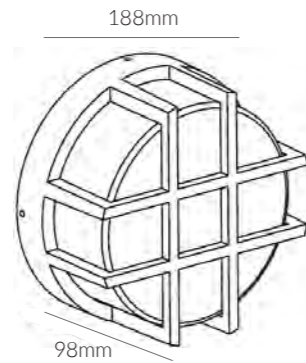

Product Options:

CCT: 3000K - 6000K
Control: Switchable / TRIAC / 1-10V / DALI / 0-10V

	SKU	W	CCT	LM	mA	Beam	Size(mm)	Cut(mm)
Reja	15249	9W	3000K	900lm	350mA	142°	Ø188x98	-

AC220-240V IP65 142° CRI>80 PF>0.9

SDCM <5 Class I IK06 CE