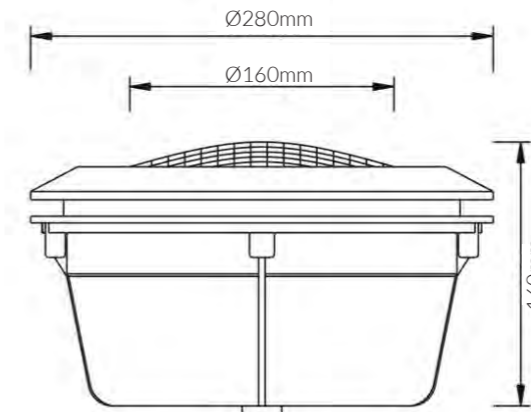

Product Options:

Wattage: 18W / 24W / 35W / 54W
CCT: 3000K - 6000K, RGB
Voltage: AC24V, DC12V, DC24V

	SKU	W	CCT	LM	mA	Beam	Size(mm)	Cut(mm)
Mizar (Par56 LED Lamp)	17312	30W	3000K	2,700lm	-	-	Ø280x160	-

AC 12V IP 68 CRI>80