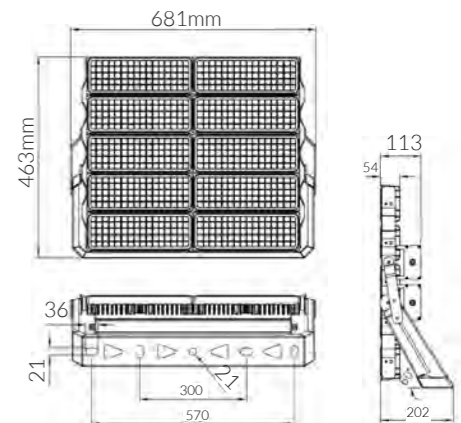

Product Specifications:

Lamp Type: LUMI LED's
Driver: Meanwell Driver
Operating Temp.: -20°C ~ +50°C
Alignment: 0° ~ 270°
Material: Die cast aluminium body,Zinc Galvanised Steel
Optical Cover: Polycarbonate
Finish: Black
Lifespan: 100,000 Hrs
Warranty: 6 Years
Applications: Outdoor Parking Lots, Playgrounds, Landscape Lighting

Product Options:

Wattage: 50W/75W/300W/400W/800W
CCT: 3000K - 6000K
Beam Angle: 30x30°/60x60°/90x90°/Type I (30x100°)
Control: Switchable / 1-10V / DALI / TRIAC

	SKU	W	CCT	LM	mA	Beam	Size(mm)	Cut(mm)
Pandora	15592	35W	5000K	4,550lm	72mA	90x90°	326x113x128	-
	15294	100W	5700K	17,500lm	2100mA	60x60°	326x113x128	-
	15593	100W	5000K	14,200lm	2100mA	90x90°	332x113x249	-
	15594	150W	5000K	19,500lm	3100mA	90x90°	332x113x249	-
	15372	200W	5700K	35,800lm	4200mA	60x60°	381x113x249	-
	15595	200W	5000K	26,800lm	900mA	90x90°	332x113x356	-

AC220-240V IP65 60x60°/90x90° CRI>70 PF>0.9

Product Specifications:

Lamp Type: PHILIPS LUMI LED's
Driver: MeanWell
Operating Temp.: -20°C ~ +50°C
Material: Die cast aluminium body+Zinc Galvanised Steel Bracket
Finish: Black
Lifespan: 30,000 Hrs
Warranty: 3 Years
Applications: Outdoor Parking Lots, Playgrounds, Landscape Lighting

Product Options:

Wattage: 50W/75W/100W/150W/300W/400W/500W
CCT: 3000K - 6000K
Beam Angle: 60x60° / 100x100° / 140x140°
Control: Switchable / 1-10V / DALI
Control: Occupancy Sensor

	SKU	W	CCT	LM	mA	Beam	Size(mm)	Cut(mm)
Spartan	15646	200W	5000K	26,000lm	3125mA	60x60°	310x124x239	-
	15709	600W	5000K	78,000lm	12500mA	60x60°	582x124x359	-
	15726	1000W	5000K	120,000lm	16800mA	30°x30°	681x113x463	-

AC220-240V IP65 30x30°/60x60° CRI>80 PF>0.9

1000W