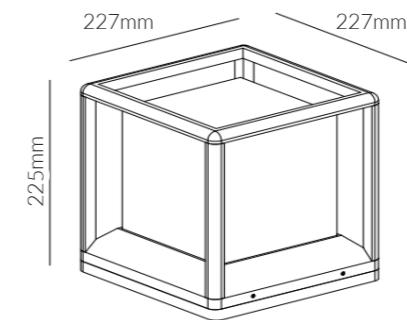

	SKU	W	CCT	LM	mA	Beam	Size(mm)	Cut(mm)
Vida	17574	-	-	-	-	-	227x225	-

IP 65 

**Product Specifications:**

Lamp Type: E27  
 Operating Temp.: -20°C ~ +50°C  
 Material: Die cast aluminium+Frost PC  
 Finish: Dark Grey  
 Warranty: 5 Years  
 Applications: Compound top, Boundary, Pillar, Fence