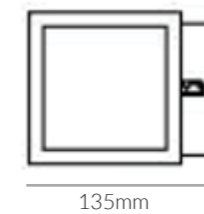

Product Specifications:

Lamp Type: PHILIPS LED
Operating Temp.: -20°C ~ +50°C
Material: Concrete body
Finish: Grey 18
Lifespan: 50,000 Hrs
Warranty: 5 Years
Applications: Commercial, Retail, Residential, Hospitality

Lifetime Warranty on Body

Product Options:

CCT: 3000K - 6000K
Finish: Stone Pattern effect, White Sandstone, Black Sandstone, Natural Grey
Control: Switchable / TRIAC / 1-10V / DALI / 0-10V

	SKU	W	CCT	LM	mA	Beam	Size(mm)	Cut(mm)
Pamplona	19904	10W	3000K	900lm	300mA	82.7°	L:135 x W:110 x H:200mm	-

AC220-240V IP65 CRI>80 PF>0.9

Product Specifications:

Lamp Type: PHILIPS LED
Operating Temp.: -20°C ~ +50°C
Material: Concrete Body
Finish: Grey 18
Lifespan: 50,000 Hrs
Warranty: 5 Years
Applications: Outdoors, Commercial, Retail, Residential, Hospitality

Lifetime Warranty on Body

Product Options:

CCT: 3000K - 6000K
Finish: Stone Pattern effect, White Sandstone, Black Sandstone, Natural Grey
Control: Switchable / TRIAC / 1-10V / DALI / 0-10V

	SKU	W	CCT	LM	mA	Beam	Size(mm)	Cutout
Coruna	19903	6W	3000K	540lm	150mA	82.7°	L:135 x W:110 x H:170mm	-

AC220-240V IP65 CRI>80 PF>0.9