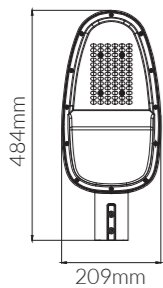

Product Options:

Wattage: 10W/20W/30W/50W
CCT: 3000K - 6000K
Beam Angle: 60°
Control: Switchable / TRIAC / 0-10V / 1-10V / DALI / PWM
Accessory: Tripod Stand

	SKU	W	CCT	LM	mA	Beam	Size(mm)	Cut(mm)
Liceo	16873	80W	5000K	9,600lm	350mA	150°	484x98x209	-
	15935	100W	3000K	12,500lm	350mA	150°	484x98x209	-
	15934	100W	4000K	10,500lm	350mA	140°	484x98x209	-
	15643	100W	6000K	10,000lm	350mA	140°	428x77x151	-
	15937	150W	4000K	15,750lm	350mA	140°	556x77x175	-

AC220-240V IP65 CRI>70 PF>0.9