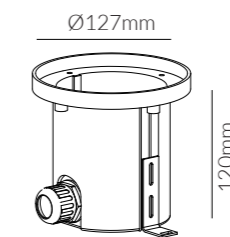

Mounting Sleeve 058

ELLO