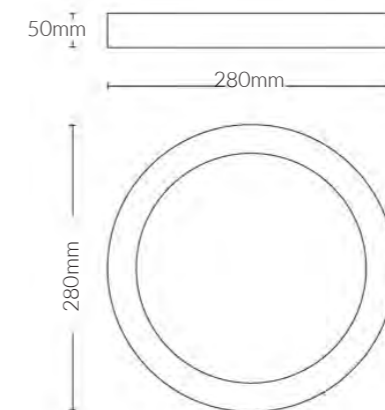

ALMORA

SYV | Outdoor Ceiling

Product Specifications:

Lamp Type: EPISTAR LED
Operating Temp.: -20°C ~ +50°C
Material: ABS Body
Finish: Black & White
Lifespan: 50,000 Hrs
Warranty: 5 Years
Applications: Commercial, Retail, Residential, Hospitality

Product Options:

Wattage: 40W / 50W
Control: Switchable / TRIAC / 1-10V / DALI
Optional: 3 Hours Emergency Back-up Kit / Microwave Sensor

	SKU	W	CCT	LM	mA	Beam	Size(mm)	Cut(mm)
Almora	18888	30W	3000K/4000K/ 6000K	100-110lm/W	256mA	120°	Ø280x50	-
	18887	30W	3000K/4000K/ 6000K	100-110lm/W	256mA	120°	Ø280x50	-

AC220-240V IP 65 CRI>80 PF>0.9