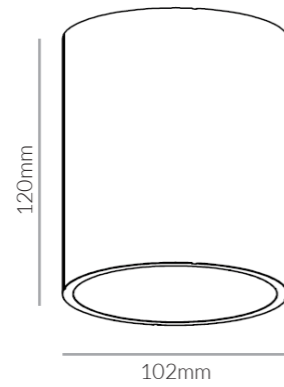

ARNEL
Lifetime Warranty on Body