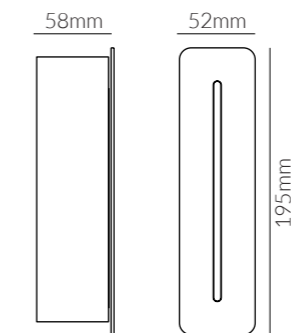

Product Options:

CCT: 3000K - 6000K
Finish: Black / Dark Grey / White / Rust
Accessory: Mounting Sleeve
Control: DALI / 1-10V / Triac / PWM

	SKU	W	CCT	LM	mA	Beam	Size(mm)	Cut(mm)
Vito	16767	3W	3000K	99lm	25mA	41°	195x52x58	-

AC220-240V IP 65 CRI>80 PF>0.9