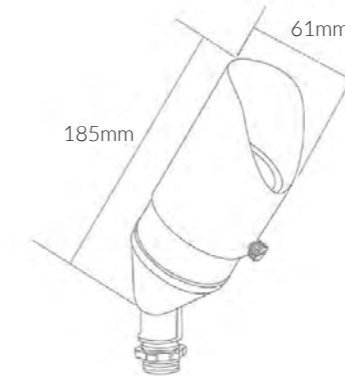

Lens: Clear Convex  
 Socket: Bi Pin  
 Lead Wire: 3FT

	SKU	W	CCT	LM	mA	Beam	Size(mm)	Cut(mm)
Stano	16588	-	-	-	-	-	Ø61x185	-

IP 65 

 SDCM <3  Class I  IK05  CE

**Product Specifications:**

Lamp Type: OSRAM LED  
 Operating Temp.: -20°C ~ +50°C  
 Material: Die cast aluminium body  
 Finish: Dark Grey  
 Lifespan: 50,000 Hrs  
 Warranty: 5 Years  
 Applications: Outdoor Parking Lots, Playgrounds, Landscape Lighting