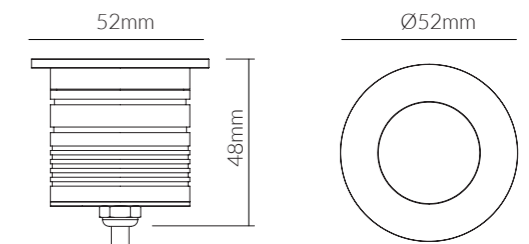

ASTRIA

SYV | Outdoor Inground

Product Specifications:

Lamp Type: CREE LED
Operating Temp.: -20°C ~ +50°C
Material: Stainless Steel #316
Finish: Satin 316 Stainless Steel
Lifespan: 50,000 Hours
Warranty: 5 Years
Applications: Driveways, Walkways, Pathways

Load Capacity: 300~500 Kilos
Voltage: 18V DC with 2M of power cable

Product Options:

Wattage: 1W
CCT: 3000K - 6000K
Beam Angle: 15° / 25° / 60°
Finish: Matt Black
Control: DALI / DMX / 1-10V / Triac / PWM

	SKU	W	CCT	LM	mA	Beam	Size(mm)	Cut(mm)
Astria	17476	7W	3000K	750lm	350mA	38°	Ø79x75	Ø65
	18102	3W	3000K	270lm	700mA	15°	Ø52x48	Ø40

DC 18V IP 67 CRI>80

7W

Cutout: Ø65mm

3W

Cutout: Ø40mm