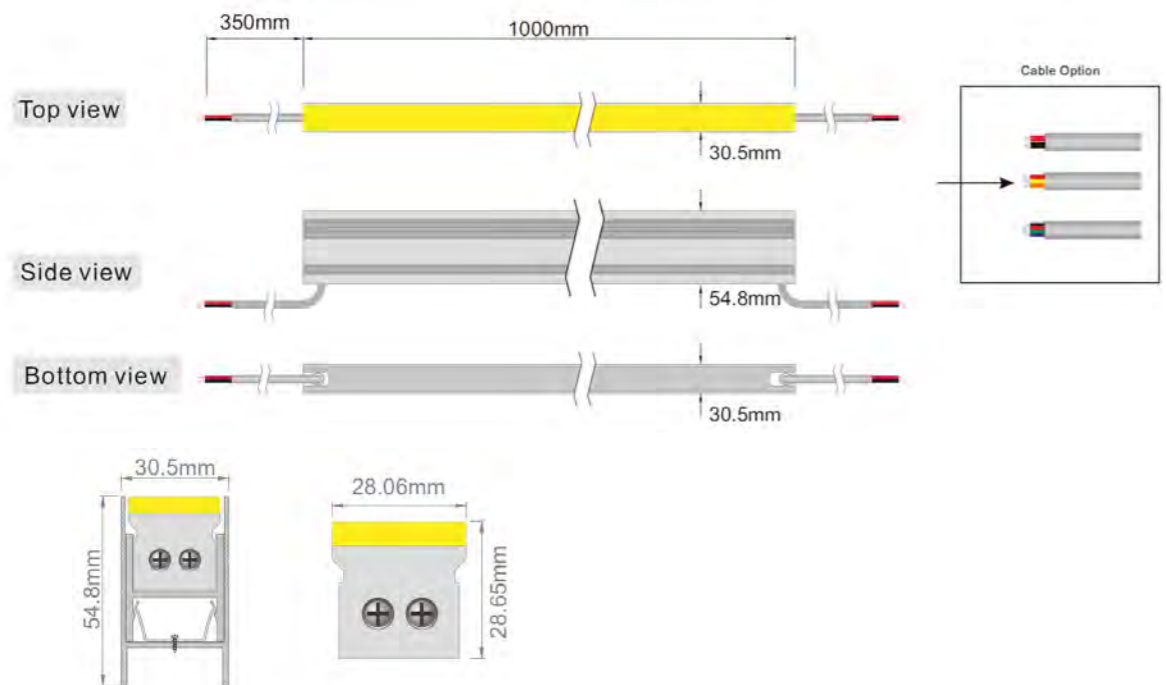

Product Specifications:

Lamp Type: BRIDGELUX LED
Operating Temp.: -20°C ~ +55°C
Material: Aluminum+PMMA
Finish: Silver
Lifespan: 50,000 Hrs
Warranty: 5 Years
Applications: Walkways, Pathways, etc

Load Capacity: 3000kgs

Product Options:

CCT: 2700K-6000K, RGB
Accessories: Stainless Steel Cap, Connector
Control: Triac/Dali/1-10V/PWM/DMX512

	SKU	W	CCT	LM	mA	Beam	Size(mm)	Cut(mm)
Quara	20844	14.4W/Mtr	3000K	1,152lm	-	120°	L:1000 x W:30.5 x H:54.8mm	-

DC 24V
IP 68
 120°
CRI>80
 SDCM <3
 Class I
 IK10
 CE

QUARA
IK10 Rating