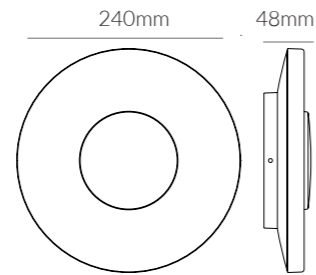

Product Options:

CCT: 3000K - 6000K
Finish: White
Control: Switchable / TRIAC / 1-10V / DALI / PWM

	SKU	W	CCT	LM	mA	Beam	Size(mm)	Cut(mm)
Ojo	15400	10W	3000K	900lm	300mA	360°	Ø240x48	-

AC220-240V IP65 360° CRI>80 PF>0.9

SDCM <5 Class I IK06 CE