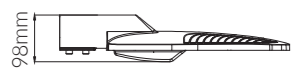

Product Options:

Wattage: 10W/20W/30W/50W
CCT: 3000K - 6000K
Beam Angle: 60°
Control: Switchable / TRIAC / 0-10V / 1-10V / DALI / PWM
Accessory: Tripod Stand

	SKU	W	CCT	LM	mA	Beam	Size(mm)	Cut(mm)
Liceo	16873	80W	5000K	9,600lm	350mA	150°	484x98x209	-
	15935	100W	3000K	12,500lm	350mA	150°	484x98x209	-
	15934	100W	4000K	10,500lm	350mA	140°	484x98x209	-
	15643	100W	6000K	10,000lm	350mA	140°	428x77x151	-
	15937	150W	4000K	15,750lm	350mA	140°	556x77x175	-

AC220-240V IP65 CRI>70 PF>0.9