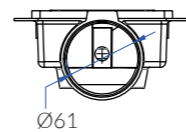

Product Options:

Wattage: 10W/20W/30W/50W
CCT: 3000K - 6000K
Beam Angle: 60°
Control: Switchable / TRIAC / 0-10V / 1-10V / DALI / PWM
Accessory: Tripod Stand

	SKU	W	CCT	LM	mA	Beam	Size(mm)	Cut(mm)
Liceo	16873	80W	5000K	9,600lm	350mA	150°	484x98x209	-
	15935	100W	3000K	12,500lm	350mA	150°	484x98x209	-
	15934	100W	4000K	10,500lm	350mA	140°	484x98x209	-
	15643	100W	6000K	10,000lm	350mA	140°	428x77x151	-
	15937	150W	4000K	15,750lm	350mA	140°	556x77x175	-

AC220-240V IP65 CRI>70 PF>0.9