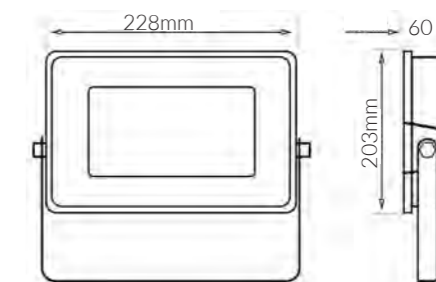

EWO

CCT & Wattage Changeable

SYV | Outdoor Flood Light

Product Specifications:

Lamp Type: LUMI LED's
Operating Temp.: -20°C ~ +50°C
Material: Die cast aluminium body
Lens: Tempered & Frosted glass
Finish: Matte Black
Lifespan: 50,000 Hrs
Warranty: 5 Years
Applications: Outdoor Parking Lots, Playgrounds, Landscape Lighting

Product Options:

Control: Switchable / TRIAC / 0-10V / 1-10V / DALI
Optional: PIR Sensor

	SKU	W	CCT	LM	mA	Beam	Size(mm)	Cut(mm)
Ewo (CCT & Wattage Changeable)	18408	80W/100W/ 150W	3000K/4000K/ 5000K	140lm/W	-	120°	338.5x80x323	-
	18409	150W/180W/ 200W	3000K/4000K/ 5000K	140lm/W	-	120°	338.5x80x323	-
	18450	50W	3000K	6,500lm	-	120°	228x60x203	-
	18451	50W	6000K	7,000lm	-	120°	228x60x203	-

AC220-240V IP66 120° CRI>70 PF>0.9

SKU 18408/18409

SKU 18450/18451