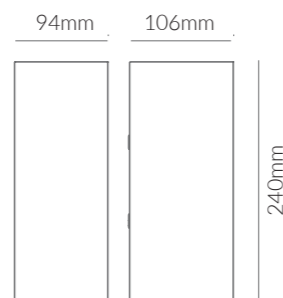

Product Options:

CCT: 3000K - 6000K
Finish: Black / Silver / White / Rust
Control: Switchable / TRIAC / 1-10V / DALI / PWM

	SKU	W	CCT	LM	mA	Beam	Size(mm)	Cut(mm)
Luz	14696	2x6W	3000K	1,080lm	300mA	73°	240x94x106	-
	15658	2x6W	5000K	1,176lm	300mA	73°	240x94x106	-

AC220-240V IP65 CRI>80 PF>0.9