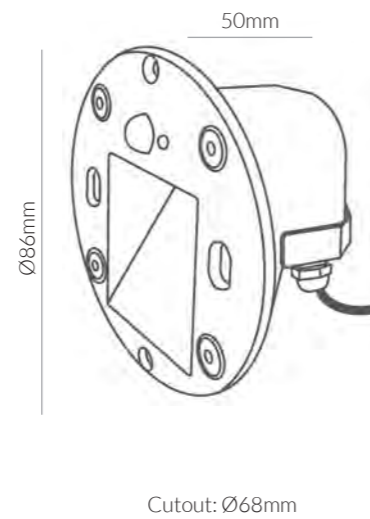

SKU 20234
Beam 34.6°
Dimension Ø90x50mm
Material Die Cast Aluminium
Finish Sand White
IP Rating 65
Warranty 5 Years

SKU 20235
Beam 34.6°
Dimension Ø90x50mm
Material Die Cast Aluminium
Finish Grey
IP Rating 65
Warranty 5 Years

SKU 20236
Beam 35.3°
Dimension Ø90x50mm
Material Die Cast Aluminium
Finish Sand White
IP Rating 65
Warranty 5 Years

SKU 20237
Beam 35.3°
Dimension Ø90x50mm
Material Die Cast Aluminium
Finish Grey
IP Rating 65
Warranty 5 Years