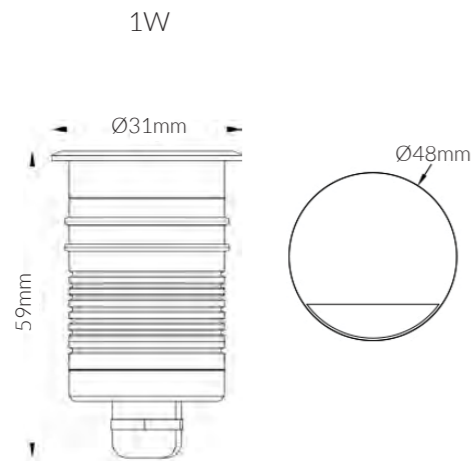

Product Specifications:

Lamp Type: CREE LED
Operating Temp.: -20°C ~ +50°C
Material: Aluminum body
Diffuser: Tempered Glass
Finish: Silver
Lifespan: 50,000 Hrs
Warranty: 5 Years
Applications: Walkways, Pathways, etc

Product Options:

Wattage: 3W, 4W, 5W, 8W, 10W
CCT: 3000LK - 6000K, RGB
Control: Switchable / TRIAC / 0-10V / 1-10V / DALI

	SKU	W	CCT	LM	mA	Beam	Size(mm)	Cut(mm)
Gil	(1 way) 19564	1W	3000K	80lm	250mA	60°	Ø48x59	Ø31
	(1 way) 19159	10W	3000K	800lm	700mA	60°	Ø100x100	Ø86
	(2 way) 19160	10W	3000K	800lm	700mA	60°	Ø100x100	Ø86
	(4 way) 19161	10W	3000K	800lm	700mA	60°	Ø100x100	Ø86

AC220-240V IP 67 CRI>90

SDCM <3 Class I IK10 CE

GIL
1 way / 2 way / 4 way