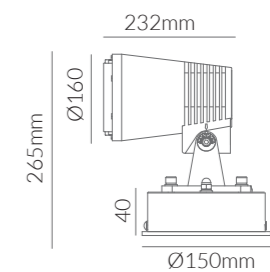

Product Specifications:

Lamp Type: OSRAM LED
Operating Temp.: -20°C ~ +50°C
Material: Die cast aluminium body
Finish: Dark Grey
Lifespan: 50,000 Hrs
Warranty: 5 Years
Applications: Outdoor Parking Lots, Playgrounds, Landscape Lighting

Product Options:

Wattage: 12W / 20W / 40W
CCT: 3000K - 6000K
Beam Angle: 9° / 15° / 20° / 45°
Finish: Silver Grey / Black / White
Control: Switchable / 1-10V / DALI / TRIAC / PWM

CLAVO

FLOOD & SPIKE

	SKU	W	CCT	LM	mA	Beam	Size(mm)	Cut(mm)
Clavo	15121	6W	3000K	540lm	65mA	30°	Ø70x144	-
	15122	20W	3000K	1,800lm	101mA	45°	Ø120x227	-
	15123	45W	3000K	4,050lm	186mA	45°	Ø160x265	-

AC220-240V IP65 30°/45° CRI>80 PF>0.9

Optional Accessory: Spike

45W