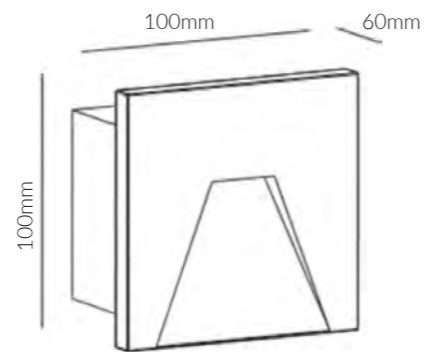

Product Specifications:

Lamp Type: CREE LED
Operating Temp.: -20°C ~ +55°C
Material: Concrete Body
Finish: Grey 18
Lifespan: 50,000 Hours
Warranty: 5 Years
Applications: Staircase, Sidewalk, Corridor

Product Options:

CCT: 3000K - 6000K
Finish: Stone Pattern effect, White Sandstone, Black Sandstone, Natural Grey
Control: Switchable, TRIAC, PWM, 1-10V, DALI

	SKU	W	CCT	LM	mA	Beam	Size(mm)	Cut(mm)
Bermeo	19902	2W	3000K	180lm	700mA	62.3°	L:100xW:60x H:100mm	-

AC220-240V IP65 62.3° CRI>80 PF>0.5

SDCM <3 Class II IK04 CE