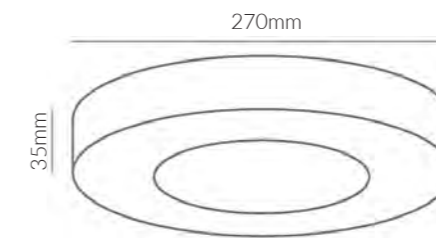

Product Options:

Finish: White
Control: Switchable / TRIAC / 1-10V / DALI

	SKU	W	CCT	LM	mA	Beam	Size(mm)	Cut(mm)
Domo	15540	25W	3000K	2,250lm	107mA	105°	Ø270x35	-
	15825	25W	4000K	2,375lm	107mA	105°	Ø270x35	-
	15826	25W	6000K	2,500lm	107mA	105°	Ø270x35	-

AC220-240V IP 65 CRI>80 PF>0.9