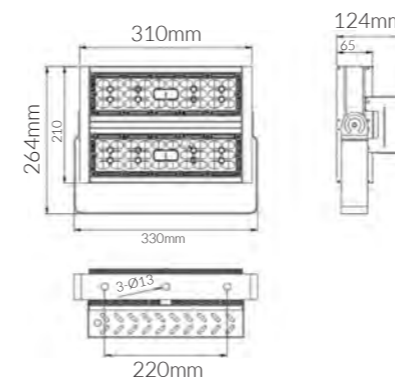

Product Specifications:

Lamp Type: LUMI LED's
Driver: Meanwell Driver
Operating Temp.: -20°C ~ +50°C
Alignment: 0° ~ 270°
Material: Die cast aluminium body,Zinc Galvanised Steel
Optical Cover: Polycarbonate
Finish: Black
Lifespan: 100,000 Hrs
Warranty: 6 Years
Applications: Outdoor Parking Lots, Playgrounds, Landscape Lighting

Product Options:

Wattage: 50W/75W/300W/400W/800W
CCT: 3000K - 6000K
Beam Angle: 30x30°/60x60°/90x90°/Type I (30x100°)
Control: Switchable / 1-10V / DALI / TRIAC

	SKU	W	CCT	LM	mA	Beam	Size(mm)	Cut(mm)
Pandora	15592	35W	5000K	4,550lm	72mA	90x90°	326x113x128	-
	15294	100W	5700K	17,500lm	2100mA	60x60°	326x113x128	-
	15593	100W	5000K	14,200lm	2100mA	90x90°	332x113x249	-
	15594	150W	5000K	19,500lm	3100mA	90x90°	332x113x249	-
	15372	200W	5700K	35,800lm	4200mA	60x60°	381x113x249	-
	15595	200W	5000K	26,800lm	900mA	90x90°	332x113x356	-

AC220-240V IP65 60x60°/90x90° CRI>70 PF>0.9

Product Specifications:

Lamp Type: PHILIPS LUMI LED's
Driver: MeanWell
Operating Temp.: -20°C ~ +50°C
Material: Die cast aluminium body+Zinc Galvanised Steel Bracket
Finish: Black
Lifespan: 30,000 Hrs
Warranty: 3 Years
Applications: Outdoor Parking Lots, Playgrounds, Landscape Lighting

Product Options:

Wattage: 50W/75W/100W/150W/300W/400W/500W
CCT: 3000K - 6000K
Beam Angle: 60x60° / 100x100° / 140x140°
Control: Switchable / 1-10V / DALI
Control: Occupancy Sensor

	SKU	W	CCT	LM	mA	Beam	Size(mm)	Cut(mm)
Spartan	15646	200W	5000K	26,000lm	3125mA	60x60°	310x124x239	-
	15709	600W	5000K	78,000lm	12500mA	60x60°	582x124x359	-
	15726	1000W	5000K	120,000lm	16800mA	30°x30°	681x113x463	-

AC220-240V IP65 30x30°/60x60° CRI>80 PF>0.9

200W