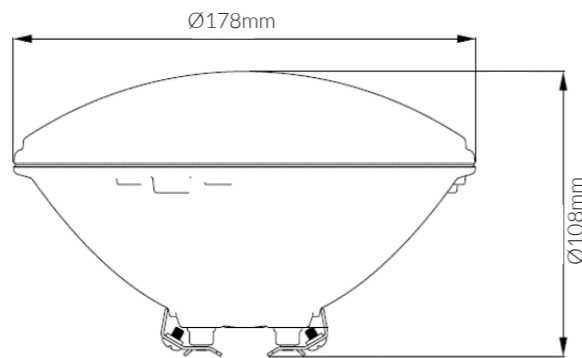

Product Options:

Wattage: 24W / 35W
CCT: 3000K - 6000K, RGB
Voltage: AC24V, DC12V, DC24V

	SKU	W	CCT	LM	mA	Beam	Size(mm)	Cut(mm)
Zona (Par56 LED Lamp)	17311	18W	3000K	1,800lm	-	120°	Ø178x108	-

AC 12V IP 68 CRI>80