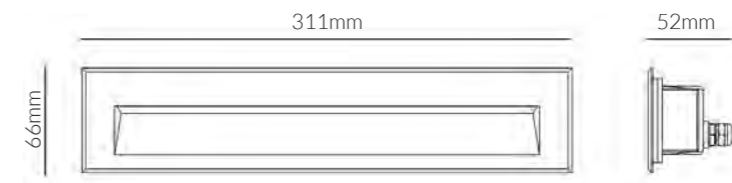

Cutout: 303x58mm