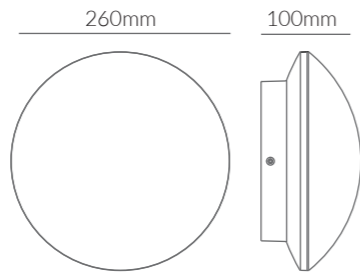

Product Options:

Wattage: 3W
CCT: 3000K - 6000K
Finish: White
Control: Switchable / TRIAC / 1-10V / DALI / PWM

	SKU	W	CCT	LM	mA	Beam	Size(mm)	Cut(mm)
Luna	15397	10W	3000K	1,156lm	350mA	113°	260x100	-

AC220-240V IP65 CRI>80 PF>0.9