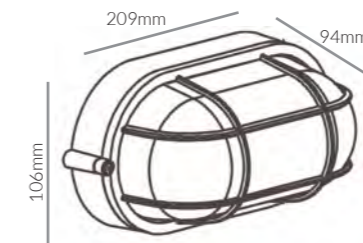

Product Specifications:

Lamp Type: E27
Operating Temp.: -20°C ~ +50°C
Material: Powder coated aluminium and Glass
Finish: Silver
Warranty: 5 Years
Applications: Commercial, Retail, Residential, Hospitality

	SKU	W	CCT	LM	mA	Beam	Size(mm)	Cut(mm)
Tello	16795	-	-	-	-	-	209x94x106	-

IP 65

Product Specifications:

Lamp Type: SAMSUNG LED
Operating Temp.: -20°C ~ +50°C
Material: ABS Body
Finish: Black
Lifespan: 50,000 Hrs
Warranty: 5 Years
Applications: Outdoors, Commercial, Retail, Residential, Hospitality

	SKU	W	CCT	LM	mA	Beam	Size(mm)	Cut(mm)
Johan	18495	15W	3000K	1200lm	-	-	L: 250 x W: 120 x H: 73mm	-

IP 65