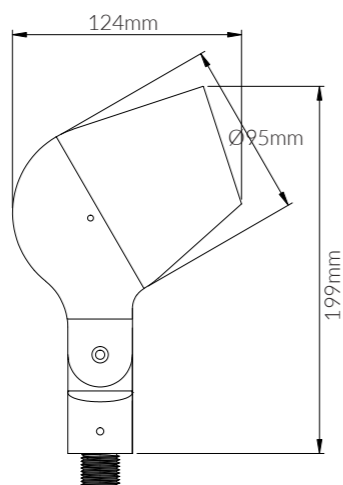

Product Specifications:

Lamp Type: BRIDGELUX LED
Operating Temp.: -20°C ~ +50°C
Material: Die cast aluminium body + Honeycomb Louvre
Finish: Dark Brown
Lifespan: 50,000 Hours
Warranty: 5 Years
Applications: Outdoor, Gardens, Pathways, etc.

Product Options:

Wattage: 10W / 20W / 30W / 40W / 60W
CCT: 3000K - 6000K
Beam Angle: 15° / 18° / 36° / 60°
Control: Switchable / DALI / 1-10V / TRIAC
Mounting: Pole Coupler, Candlestick Mount, Tree Mount

	SKU	W	CCT	LM	mA	Beam	Size(mm)	Cut(mm)
Kevin	18759	12W	3000K	1,200lm	250mA	30°	Ø95 x L:124 x H:199mm	-

AC220 240V IP 66 CRI>80 PF>0.9