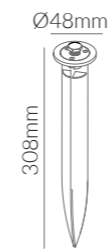

Optional Accessory: Spike