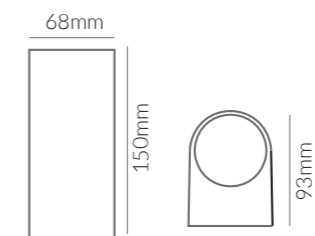

	SKU	W	CCT	LM	mA	Beam	Size(mm)	Cut(mm)
Enire	13576	-	-	-	-	-	80x68xØ93	-

IP 65 

Product Specifications:

Lamp Type: 2 x GU10  
 Operating Temp.: -20°C ~ +50°C  
 Material: Die cast aluminum body+Tempered Glass  
 Finish: Dark Grey  
 Warranty: 5 Years  
 Applications: Commercial, Retail, Residential, Hospitality

	SKU	W	CCT	LM	mA	Beam	Size(mm)	Cut(mm)
Zimal	13577	-	-	-	-	-	150x68xØ93	-

IP 65 

**Product Specifications:**

Lamp Type: CREE LED  
 Operating Temp.: -20°C ~ +50°C  
 Material: Aluminium / Glass  
 Finish: Dark Grey  
 Lifespan: 50,000 Hrs  
 Warranty: 5 Years  
 Applications: Outdoors, Commercial, Retail, Residential, Hospitality