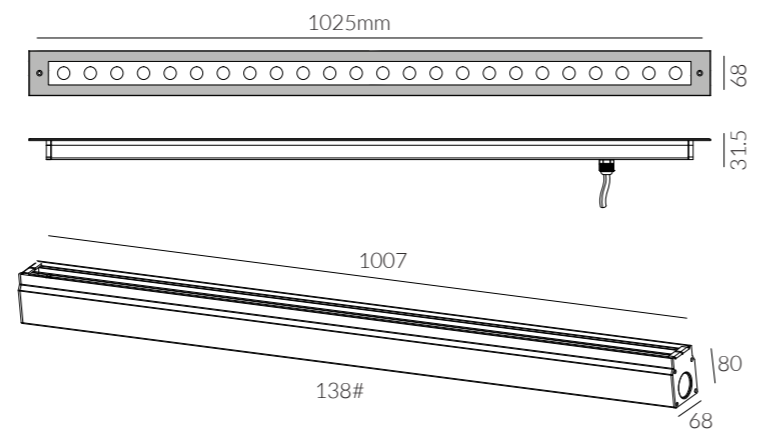

Product Options:

Beam Angle: 20° / 25° / 30° / 45°
Control: Switchable / TRIAC / 0-10V / 1-10V / DALI / PWM

	SKU	W	CCT	LM	mA	Beam	Size(mm)	Cut(mm)
Luvio	15192	12x1.5W	3000K	1,620lm	910mA	35°	L: 549	-
	15969	12x1.5W	4000K	1,710lm	910mA	35°	L: 549	-
	15970	12x1.5W	6000K	1,800lm	910mA	35°	L: 549	-
	15193	24x1.5W	3000K	3,240lm	1826mA	35°	L: 1025	-
	(DALI) 16831	24x1.5W	4000K	3,420lm	1826mA	12x50°	L: 1025	-
	16373	24x1.5W	6000K	3,600lm	1826mA	35°	L: 1025	-

DC 24V IP 67 CRI>80

SDCM <5 Class I IK07 Flicker Free CE