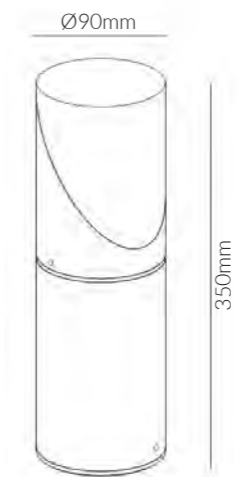

Product Specifications:

Lamp Type: E27
Operating Temp.: -20°C ~ +50°C
Material: Die cast aluminium+Frost PC
Finish: Dark Grey
Warranty: 5 Years
Applications: Compound top, Boundary, Pillar, Fence

	SKU	W	CCT	LM	mA	Beam	Size(mm)	Cut(mm)
Canyon	18092	-	-	-	-	-	Ø90x350	-

IP 65