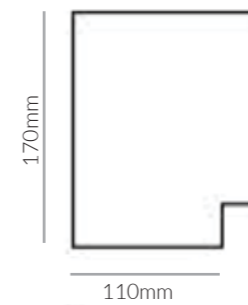

Product Specifications:

Lamp Type: PHILIPS LED
Operating Temp.: -20°C ~ +50°C
Material: Concrete body
Finish: Grey 18
Lifespan: 50,000 Hrs
Warranty: 5 Years
Applications: Commercial, Retail, Residential, Hospitality

Lifetime Warranty on Body

Product Options:

CCT: 3000K - 6000K
Finish: Stone Pattern effect, White Sandstone, Black Sandstone, Natural Grey
Control: Switchable / TRIAC / 1-10V / DALI / 0-10V

	SKU	W	CCT	LM	mA	Beam	Size(mm)	Cut(mm)
Pamplona	19904	10W	3000K	900lm	300mA	82.7°	L:135 x W:110 x H:200mm	-

AC220-240V IP65 CRI>80 PF>0.9

Product Specifications:

Lamp Type: PHILIPS LED
Operating Temp.: -20°C ~ +50°C
Material: Concrete Body
Finish: Grey 18
Lifespan: 50,000 Hrs
Warranty: 5 Years
Applications: Outdoors, Commercial, Retail, Residential, Hospitality

Lifetime Warranty on Body

Product Options:

CCT: 3000K - 6000K
Finish: Stone Pattern effect, White Sandstone, Black Sandstone, Natural Grey
Control: Switchable / TRIAC / 1-10V / DALI / 0-10V

	SKU	W	CCT	LM	mA	Beam	Size(mm)	Cutout
Coruna	19903	6W	3000K	540lm	150mA	82.7°	L:135 x W:110 x H:170mm	-

AC220-240V IP65 CRI>80 PF>0.9