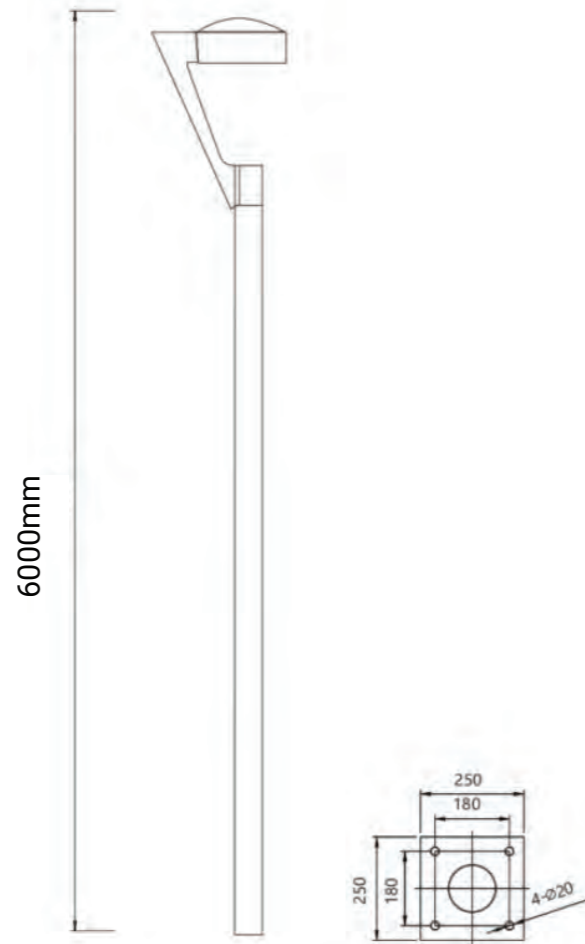

Product Specifications:

Lamp Type: OSRAM LED
Operating Temp.: -20°C ~ +50°C
Material: Aluminium Body + Hot-dip galvanized iron pole
Finish: Matt Black UV Proof powder coating
Warranty: 5 Years
Applications: Outdoor, Gardens, Pathways, etc.

Product Options:

CCT: 3000K - 6000K
Control: Switchable / 1-10V / DALI

	SKU	W	CCT	LM	mA	Beam	Size(mm)	Cut(mm)
Alan	19121	45W	3000K	4500lm	-	-	Ø250xH:6000	

AC90-260V IP65 CRI>70 PF>0.9

SDCM <3 Class I IK08 CE