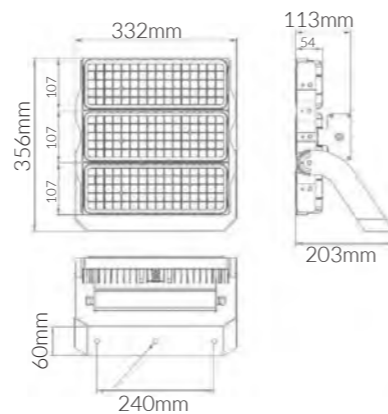

Product Specifications:

Lamp Type: LUMI LED's
Driver: Meanwell Driver
Operating Temp.: -20°C ~ +50°C
Alignment: 0° ~ 270°
Material: Die cast aluminium body,Zinc Galvanised Steel
Optical Cover: Polycarbonate
Finish: Black
Lifespan: 100,000 Hrs
Warranty: 6 Years
Applications: Outdoor Parking Lots, Playgrounds, Landscape Lighting

Product Options:

Wattage: 50W/75W/300W/400W/800W
CCT: 3000K - 6000K
Beam Angle: 30x30°/60x60°/90x90°/Type I (30x100°)
Control: Switchable / 1-10V / DALI / TRIAC

	SKU	W	CCT	LM	mA	Beam	Size(mm)	Cut(mm)
Pandora	15592	35W	5000K	4,550lm	72mA	90x90°	326x113x128	-
	15294	100W	5700K	17,500lm	2100mA	60x60°	326x113x128	-
	15593	100W	5000K	14,200lm	2100mA	90x90°	332x113x249	-
	15594	150W	5000K	19,500lm	3100mA	90x90°	332x113x249	-
	15372	200W	5700K	35,800lm	4200mA	60x60°	381x113x249	-
	15595	200W	5000K	26,800lm	900mA	90x90°	332x113x356	-

AC220-240V IP65 60x60°/90x90° CRI>70 PF>0.9

Product Specifications:

Lamp Type: PHILIPS LUMI LED's
Driver: MeanWell
Operating Temp.: -20°C ~ +50°C
Material: Die cast aluminium body+Zinc Galvanised Steel Bracket
Finish: Black
Lifespan: 30,000 Hrs
Warranty: 3 Years
Applications: Outdoor Parking Lots, Playgrounds, Landscape Lighting

Product Options:

Wattage: 50W/75W/100W/150W/300W/400W/500W
CCT: 3000K - 6000K
Beam Angle: 60x60° / 100x100° / 140x140°
Control: Switchable / 1-10V / DALI
Control: Occupancy Sensor

	SKU	W	CCT	LM	mA	Beam	Size(mm)	Cut(mm)
Spartan	15646	200W	5000K	26,000lm	3125mA	60x60°	310x124x239	-
	15709	600W	5000K	78,000lm	12500mA	60x60°	582x124x359	-
	15726	1000W	5000K	120,000lm	16800mA	30°x30°	681x113x463	-

AC220-240V IP65 30x30°/60x60° CRI>80 PF>0.9

SKU 15595