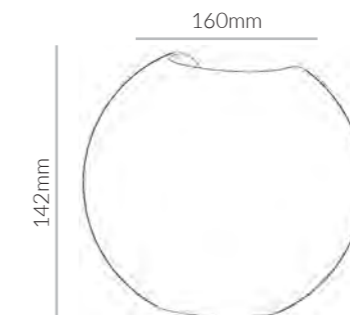

Lifetime Warranty on Body