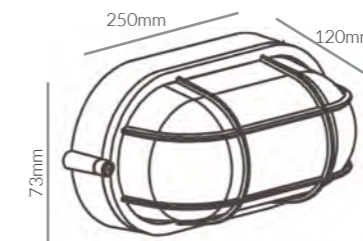

Product Specifications:

Lamp Type: E27
Operating Temp.: -20°C ~ +50°C
Material: Powder coated aluminium and Glass
Finish: Silver
Warranty: 5 Years
Applications: Commercial, Retail, Residential, Hospitality

	SKU	W	CCT	LM	mA	Beam	Size(mm)	Cut(mm)
Tello	16795	-	-	-	-	-	209x94x106	-

IP 65

Product Specifications:

Lamp Type: SAMSUNG LED
Operating Temp.: -20°C ~ +50°C
Material: ABS Body
Finish: Black
Lifespan: 50,000 Hrs
Warranty: 5 Years
Applications: Outdoors, Commercial, Retail, Residential, Hospitality

	SKU	W	CCT	LM	mA	Beam	Size(mm)	Cut(mm)
Johan	18495	15W	3000K	1200lm	-	-	L: 250 x W: 120 x H: 73mm	-

IP 65