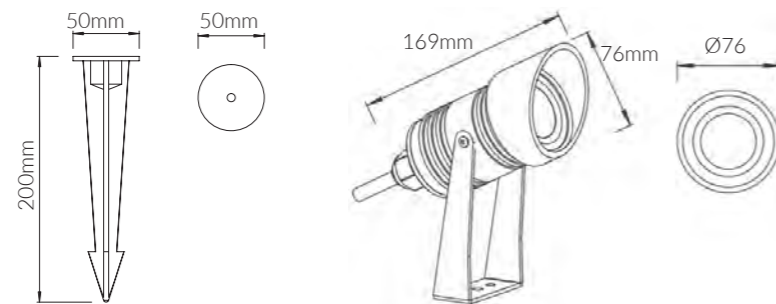

Product Options:

Wattage: 7W
CCT: 3000K - 6000K
Beam Angle: 15° / 24° / 36° / 60°
Control: Switchable / DALI / 1-10V / TRIAC
Accessories: Linear glass lens, Soften glass lens & Honeycomb louver

	SKU	W	CCT	LM	mA	Beam	Size(mm)	Cut(mm)
Corzo	16839	5W	3000K	450lm	120mA	20°	Ø76x169	-
	17593	12W	3000K	1,250lm	120mA	20°	Ø86x199	-

AC220 240V IP 67 CRI>80 PF>0.9