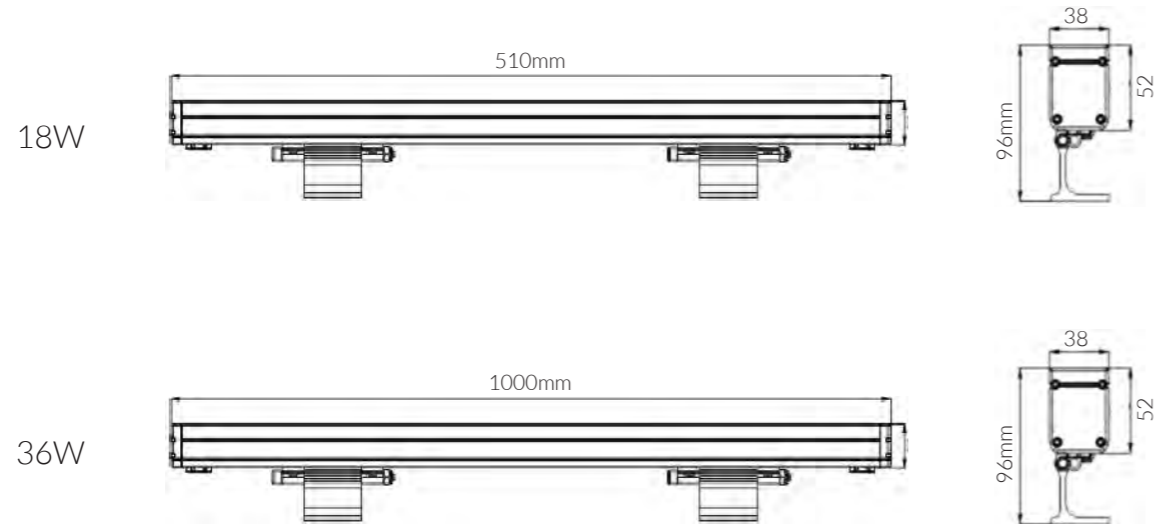

Product Options:

Wattage: 24W
CCT: 4000K-6000K, RGB
Beam Angle: 10°/15°/45°/60°/20°/45°/10x60°
Control: Switchable / TRIAC / 0-10V / 1-10V / DALI / DMX512

	SKU	W	CCT	LM	mA	Beam	Size(mm)	Cut(mm)
Minas	19862	18W	3000K	1,620lm	-	30°	L: 510	-
	19861	36W	3000K	3,240lm	-	30°	L: 1000	-

AC220-240V IP66 CRI>80