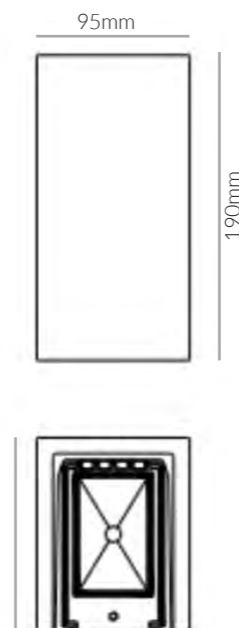

Product Options:

CCT: 3000K - 6000K
Finish: Stone Pattern effect, White Sandstone, Black Sandstone, Natural Grey
Control: Switchable / 1-10V / DALI / 0-10V / TRIAC

	SKU	W	CCT	LM	mA	Beam	Size(mm)	Finish		
Alwar	19143	12W	3000K	1,080lm	300mA	2° - 80° (Adjustable)	L: 95 x W: 120 x H: 190mm	Dark Grey Granite		
AC220- 240V	IP 65		CRI>80	PF>0.9			SDCM <3	Class II	IK05	CE