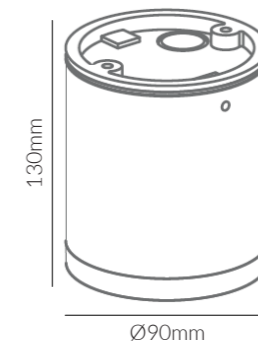

**Product Options:**

Finish: Black / Silver / White / Rust

	SKU	W	CCT	LM	mA	Beam	Size(mm)	Cut(mm)
<b>Kugel</b>	13742	-	-	-	-	-	Ø90x130	-

IP 65 Class I

IK08 CE

**Product Specifications:**

Lamp Type: OSRAM LED  
 Operating Temp.: -20°C ~ +50°C  
 Material: Extruded Aluminum Alloy #6063  
 Reflector: : Optical reflector. efficiency≥85%  
 Painting: Powder coating ,T= 60-80 um  
 Finish: Dark Grey  
 Lifespan: 50,000 Hrs  
 Warranty: 5 Years  
 Applications: Commercial, Retail, Residential, Hospitality