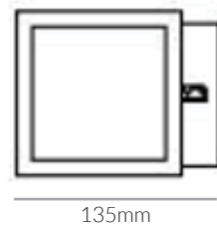

Product Specifications:

Lamp Type: PHILIPS LED
Operating Temp.: -20°C ~ +50°C
Material: Concrete body
Finish: Grey 18
Lifespan: 50,000 Hrs
Warranty: 5 Years
Applications: Commercial, Retail, Residential, Hospitality

Lifetime Warranty on Body

Product Options:

CCT: 3000K - 6000K
Finish: Stone Pattern effect, White Sandstone, Black Sandstone, Natural Grey
Control: Switchable / TRIAC / 1-10V / DALI / 0-10V

	SKU	W	CCT	LM	mA	Beam	Size(mm)	Cut(mm)
Pamplona	19904	10W	3000K	900lm	300mA	82.7°	L:135 x W:110 x H:200mm	-

AC220-240V IP65 CRI>80 PF>0.9

Product Specifications:

Lamp Type: PHILIPS LED
Operating Temp.: -20°C ~ +50°C
Material: Concrete Body
Finish: Grey 18
Lifespan: 50,000 Hrs
Warranty: 5 Years
Applications: Outdoors, Commercial, Retail, Residential, Hospitality

Lifetime Warranty on Body

Product Options:

CCT: 3000K - 6000K
Finish: Stone Pattern effect, White Sandstone, Black Sandstone, Natural Grey
Control: Switchable / TRIAC / 1-10V / DALI / 0-10V

	SKU	W	CCT	LM	mA	Beam	Size(mm)	Cutout
Coruna	19903	6W	3000K	540lm	150mA	82.7°	L:135 x W:110 x H:170mm	-

AC220-240V IP65 CRI>80 PF>0.9