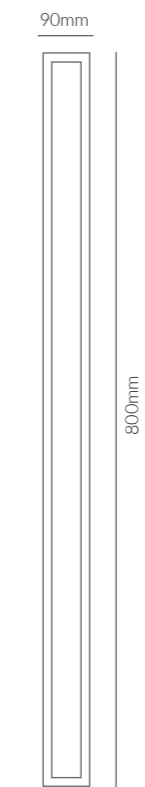

RIVA

SOLANA | Outdoor Wall Lights

Product Specifications:

Lamp Type: CREE LED
Operating Temp.: -20°C ~ +50°C
Material: Aluminum+PMMA
Finish: Black
Lifespan: 30,000 Hrs
Warranty: 3 Years
Applications: Outdoors, Commercial, Retail, Residential, Hospitality

Product Options:

CCT: 3000K - 6000K
Control: Switchable / TRIAC / 1-10V / DALI / 0-10V

	SKU	W	CCT	LM	mA	Beam	Size(mm)	Cut(mm)
Riva	18133	24W	3000K	2,160lm	-	36°	800x90	-

AC220-240V IP65 CRI>80 PF>0.5