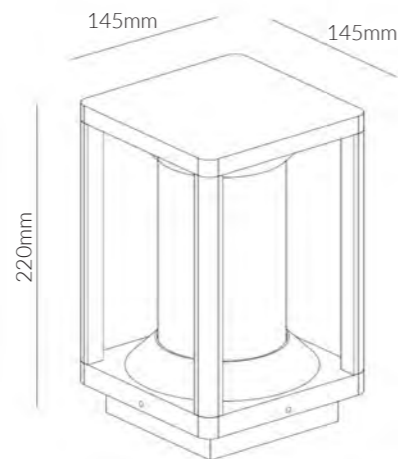

Product Specifications:

Lamp Type: E27
Operating Temp.: -20°C ~ +50°C
Material: Die cast aluminium+Frost PC
Finish: Dark Grey
Warranty: 5 Years
Applications: Compound top, Boundary, Pillar, Fence

	SKU	W	CCT	LM	mA	Beam	Size(mm)	Cut(mm)
Felix	18092	-	-	-	-	-	Ø90x350	-

IP 65