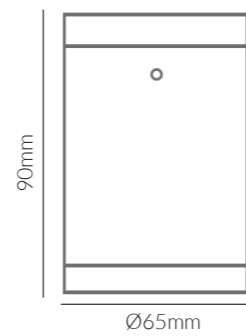

Product Options:

Finish: Black / Silver / White / Rust

	SKU	W	CCT	LM	mA	Beam	Size(mm)	Cut(mm)
Quadret	13743	-	-	-	-	-	Ø65x90	-

IP 65