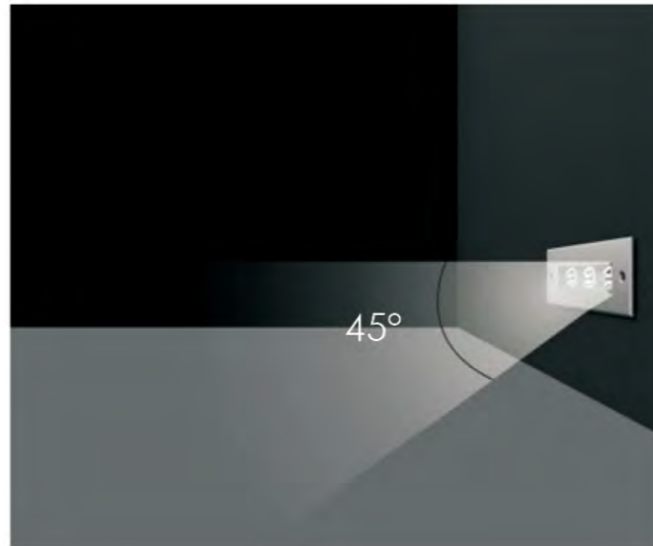

Asymmetrical Optics

Product Specifications:

Lamp Type: OSRAM LED
Operating Temp.: -20°C ~ +50°C
Material: 12# Die-casting grey powder coated aluminum
T=60-80um Adhesion of ISO class 1/ASTM class 4B
Finish: Chrome
Lifespan: 50,000 Hours
Warranty: 5 Years
Applications: Staircase, Sidewalk

Product Options:

CCT: 3000K - 6000K
Voltage: DC24V
Accessory: Mounting Sleeve
Control: DALI / 1-10V / Triac / PWM