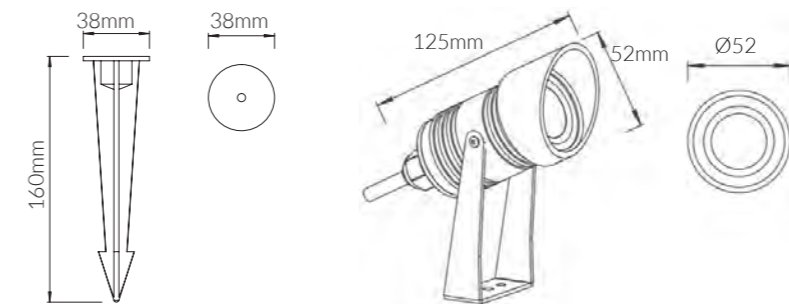

Product Options:

Wattage: 1W / 3W / 8W / 9W / 10W / 15W
CCT: 3000K - 6000K
Beam Angle: 40° / 60°
Control: Switchable / DALI / 1-10V / TRIAC
Voltage: DC24V

	SKU	W	CCT	LM	mA	Beam	Size(mm)	Cut(mm)
Garzon	17076	5W	3000K	450lm	120mA	24°	Ø45x83	Ø35

DC 12V IP 67 CRI>80 PF>0.9