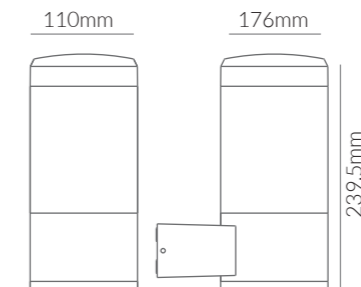

Product Options:

Wattage: 3000K - 6000K
Control: Switchable / 1-10V / DALI / 0-10V / TRIAC

	SKU	W	CCT	LM	mA	Beam	Size(mm)	Cut(mm)
Jarra	15398	9W	3000k	810lm	350mA	185°	110x176x239.5	-

AC220-240V IP65 CRI>80 PF>0.9

SDCM <4 Class II IK08 CE