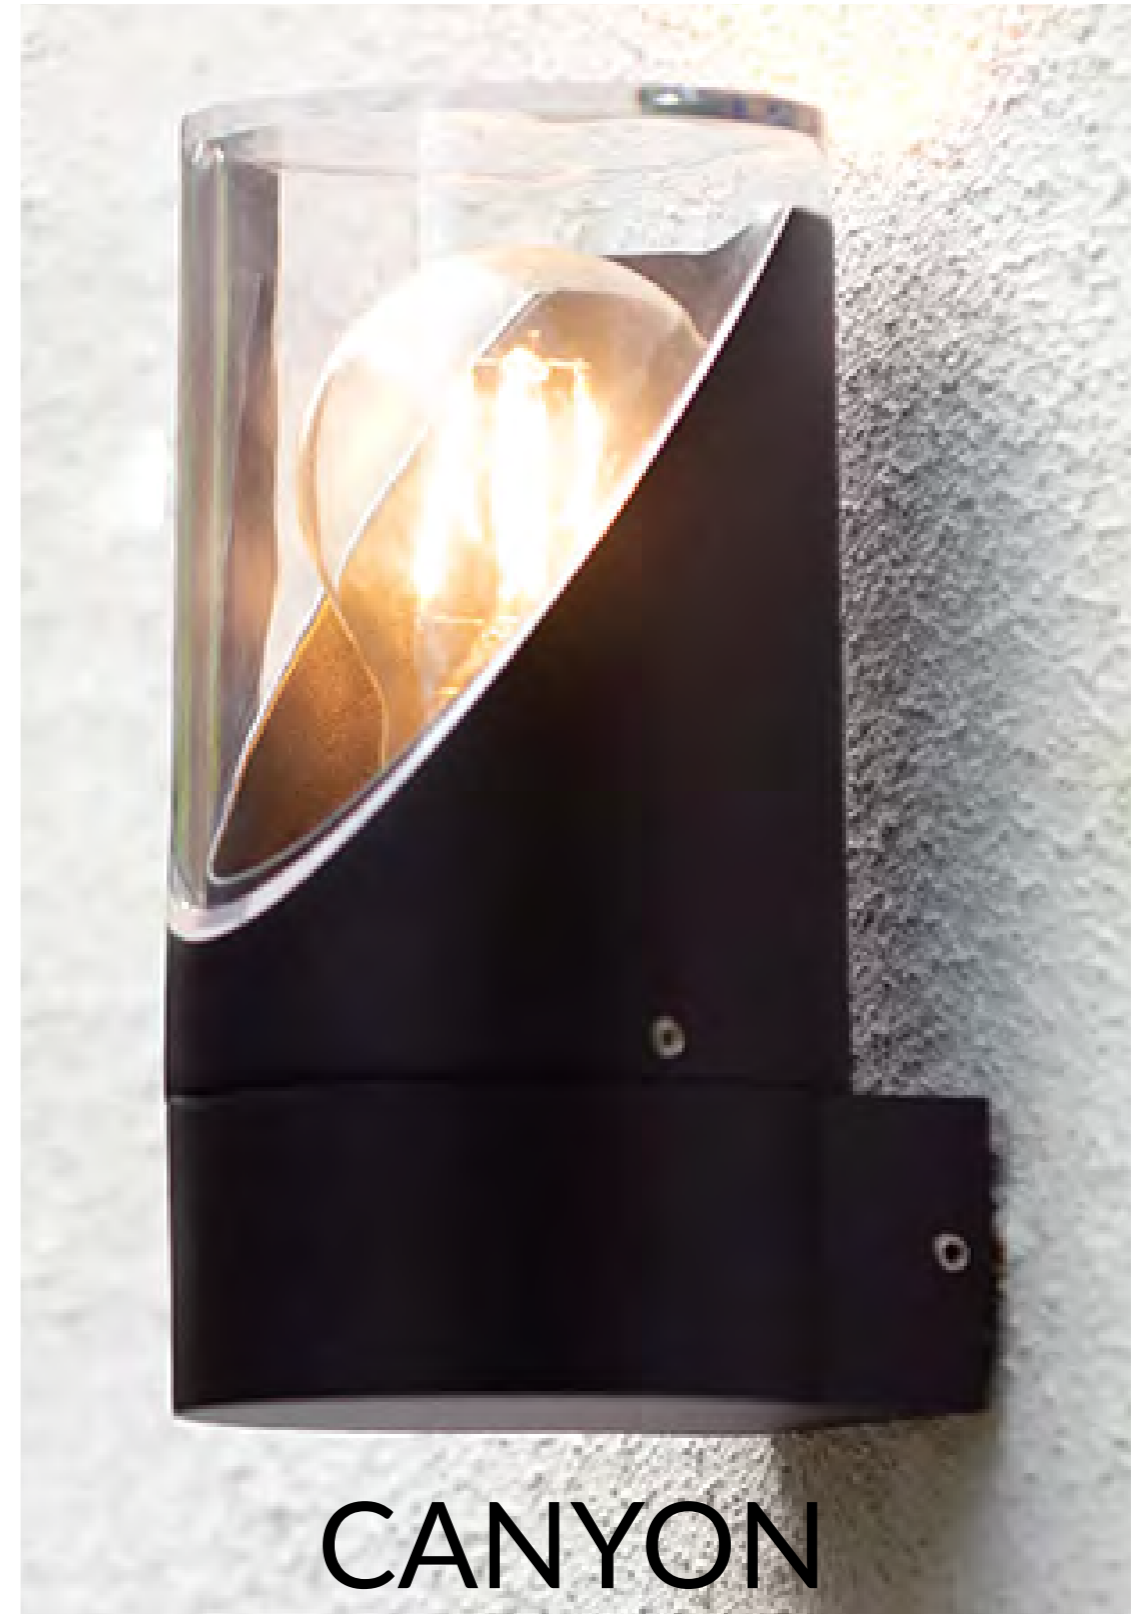

Product Specifications:

Lamp Type: E27
Operating Temp.: -20°C ~ +50°C
Material: Die cast aluminum body
Finish: Dark Grey
Warranty: 5 Years
Applications: Outdoors, Commercial, Retail, Residential, Hospitality

	SKU	W	CCT	LM	mA	Beam	Size(mm)	Cut(mm)
Canyon	18094	-	-	-	-	-	90x101	-

IP 65

Product Specifications:

Lamp Type: E27
Operating Temp.: -20°C ~ +50°C
Material: Die cast aluminum body
Finish: Black
Warranty: 5 Years
Applications: Outdoors, Commercial, Retail, Residential, Hospitality

	SKU	W	CCT	LM	mA	Beam	Size(mm)	Cut(mm)
Matia	18089	-	-	-	-	-	145x205x430	-

IP 65