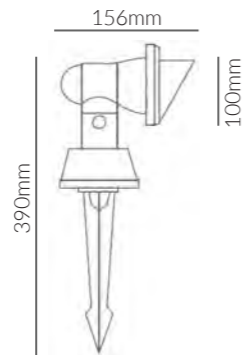

Product Specifications:

Lamp Type: GU10
Operating Temp.: -20°C ~ +50°C
Material: Aluminium body+ Temper Glass
Finish: Dark Grey
Warranty: 5 Years
Applications: Commercial, Retail, Residential, Hospitality

	SKU	W	CCT	LM	mA	Beam	Size(mm)	Cut(mm)
Speren	13580	-	-	-	-	-	Ø100x156x390	-

IP 65

Product Specifications:

Lamp Type: 2 x E27 PAR30
Operating Temp.: -20°C ~ +50°C
Material: Die cast aluminum body+Tempered Glass
Finish: Black
Warranty: 5 Years
Applications: Commercial, Retail, Residential, Hospitality

	SKU	W	CCT	LM	mA	Beam	Size(mm)	Cut(mm)
Eolo	12106	-	-	-	-	-	363x400	-

IP 65

**SPEREN/
EOLO**