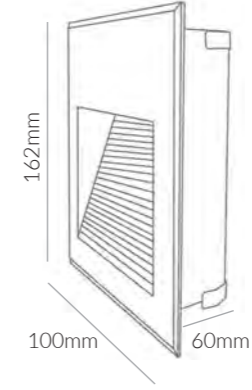

Product Options:

CCT: 3000K - 6000K
Finish: White, Black
Control: DALI / 1-10V / Triac / PWM

	SKU	W	CCT	LM	mA	Beam	Size(mm)	Cut(mm)
Jerez	20244	3W	3000K	240lm	260mA	90°	L:100xW:60x H:162mm	155x95mm

AC220-240V IP65 CRI>90 PF>0.5

Cutout: 155x95mm