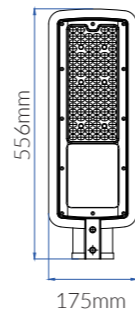

Product Options:

Wattage: 10W/20W/30W/50W
CCT: 3000K - 6000K
Beam Angle: 60°
Control: Switchable / TRIAC / 0-10V / 1-10V / DALI / PWM
Accessory: Tripod Stand

	SKU	W	CCT	LM	mA	Beam	Size(mm)	Cut(mm)
Liceo	16873	80W	5000K	9,600lm	350mA	150°	484x98x209	-
	15935	100W	3000K	12,500lm	350mA	150°	484x98x209	-
	15934	100W	4000K	10,500lm	350mA	140°	484x98x209	-
	15643	100W	6000K	10,000lm	350mA	140°	428x77x151	-
	15937	150W	4000K	15,750lm	350mA	140°	556x77x175	-

AC220-240V IP65 CRI>70 PF>0.9