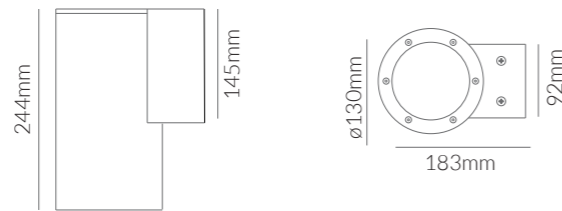

Product Specifications:

Lamp Type: NICHIA LED
Operating Temp.: -20°C ~ +50°C
Material: Aluminium Alloy #6063
Reflector: Optical reflector. efficiency≥85%
Finish: Dark Grey
Lifespan: 50,000 Hrs
Warranty: 5 Years
Applications: Outdoors, Commercial, Retail, Residential, Hospitality

Product Options:

Wattage: 4.5W
CCT: 3000K - 6000K
Beam Angle: 10° / 38°
Finish: Black / Grey / White
Control: Switchable / TRIAC / 1-10V / DALI / PWM

	SKU	W	CCT	LM	mA	Beam	Size(mm)	Cut(mm)
Techar	15408	25W	3000K	2,412lm	350mA	22°	260x100	-

AC220-240V IP65 CRI>80 PF>0.9