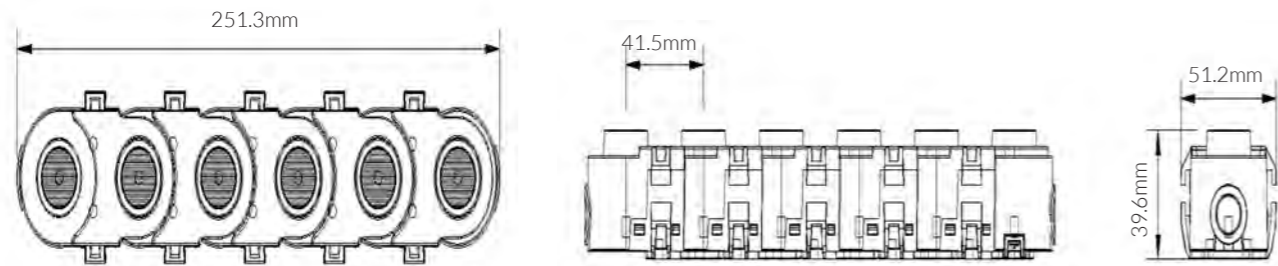

Product Specifications:

Lamp Type: CREE LED
LED Qty: 6 LEDs/set (max 24Leds)
Operating Temp.: -40°C ~ +55°C
Material: PC Body
Finish: Black
Lifespan: 50,000 Hrs
Warranty: 5 Years
Applications: Commercial, Retail, Residential, Hospitality

Product Options:

CCT: 4000K-6000K,
Beam Angle: 30°/45°
Control: Switchable / TRIAC / 0-10V / 1-10V / DALI / DMX512

	SKU	W	CCT	LM	mA	Beam	Size(mm)	Cut(mm)
Gina	19333	1W/Pc	3000K	2,500lm	1040mA	15°	Customisable Length upto 1 Mtr	-

DC 24V IP 68 CRI>80

SDCM<3 Class III IK03 CE

Customisable Length upto 1 Mtr (24 Leds/set)