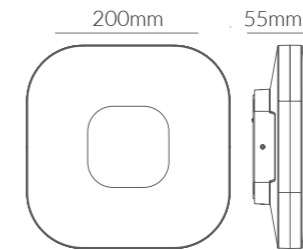

Product Options:

Wattage: 3000K - 6000K
Control: Switchable / 1-10V / DALI / 0-10V / TRIAC

	SKU	W	CCT	LM	mA	Beam	Size(mm)	Cut(mm)
Mirar	15399	11W	3000k	990lm	36mA	114°	200x55	-

(White) 17995 11W 3000k 990lm 36mA 114° 200x55 -

AC220-240V IP65 CRI>80 PF>0.9