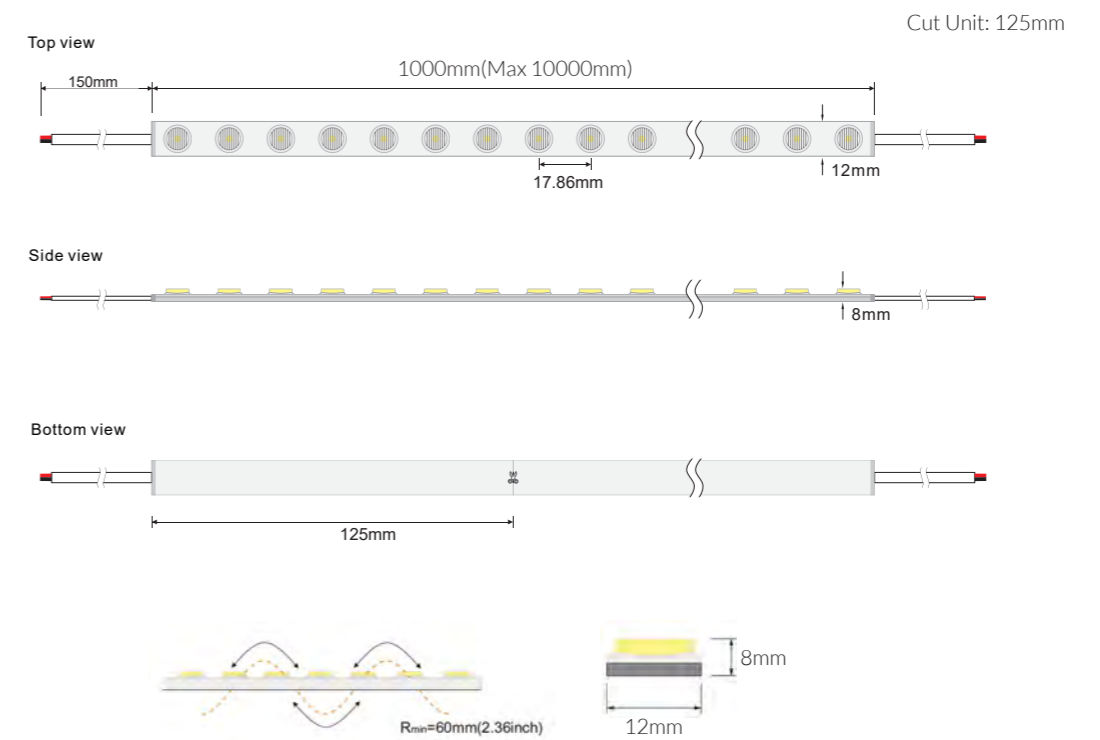

Product Options:

Wattage: 70W/140W
CCT: 3000K-6500K
Control: Switchable / TRIAC / 0-10V / 1-10V / DALI

	SKU	W	CCT	LM	mA	Beam	Size(mm)	Cut(mm)
Juno	19422	12W/mtr	4000K	1440lm	-	30°	L:1000 12x8mm	-

DC 24V IP 67 CRI>80