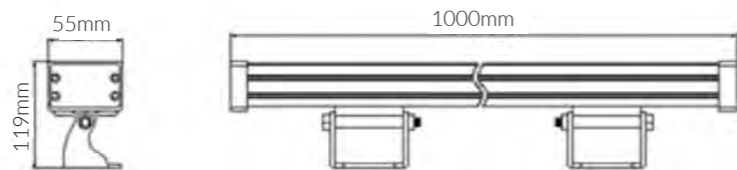

Product Specifications:

Lamp Type: OSRAM LED
Operating Temp.: -20°C ~ +50°C
Material: Die cast aluminum
Finish: Silver
Lifespan: 50,000 Hrs
Warranty: 5 Years
Applications: Commercial, Retail, Residential, Hospitality

Product Options:

Wattage: 48W/60W
CCT: 4000K-6000K, RGB
Beam Angle: 10x60° / 15x18°
Control: Switchable / TRIAC / 0-10V / 1-10V / DALI / DMX512

	SKU	W	CCT	LM	mA	Beam	Size(mm)	Cut(mm)
Selina	19489	18W	3000K	1,620lm	-	15x45°	L: 504	-
	19490	36W	3000K	3,240lm	-	15x45°	L: 1000	-

AC220-240V IP 67 CRI>80

18W

36W

SELINA