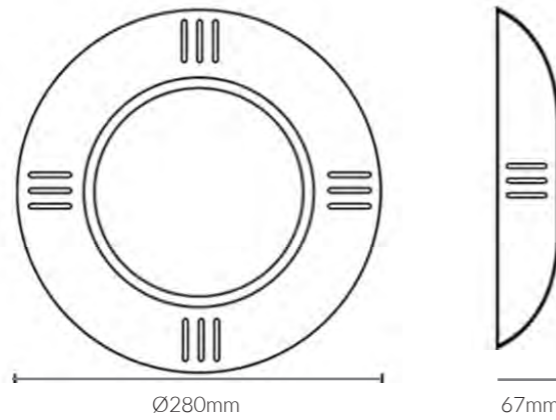

Product Options:

Wattage: 24W / 35W
CCT: 3000K - 6000K, RGB
Voltage: AC24V, DC12V, DC24V

	SKU	W	CCT	LM	mA	Beam	Size(mm)	Cut(mm)
Franco	17313	18W	3000K	1,800lm	-	120°	Ø178x108	-

AC 12V IP 68 CRI>80