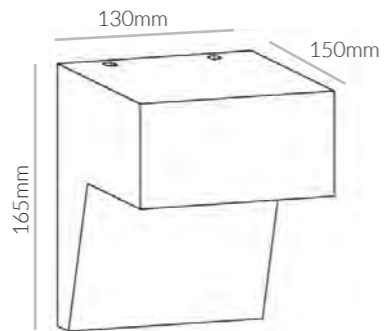

Product Specifications:

Lamp Type: LUMILED's
Operating Temp.: -20°C ~ +50°C
Material: Concrete Body
Finish: White sandstone
Lifespan: 50,000 Hrs
Warranty: 5 Years
Applications: Commercial, Retail, Residential, Hospitality

Product Options:

CCT: 3000K - 6000K
Finish: White
Control: Switchable / TRIAC / 1-10V / DALI / 0-10V

	SKU	W	CCT	LM	mA	Beam	Size(mm)	Cut(mm)
Alfio	18875	12W	3000K	1,260lm	350mA	152°	L:130 x W:150 x H:165mm	-

AC220-240V IP65 152° CRI>80 PF>0.9

SDCM <3 Class I IK06 Flicker Free CE