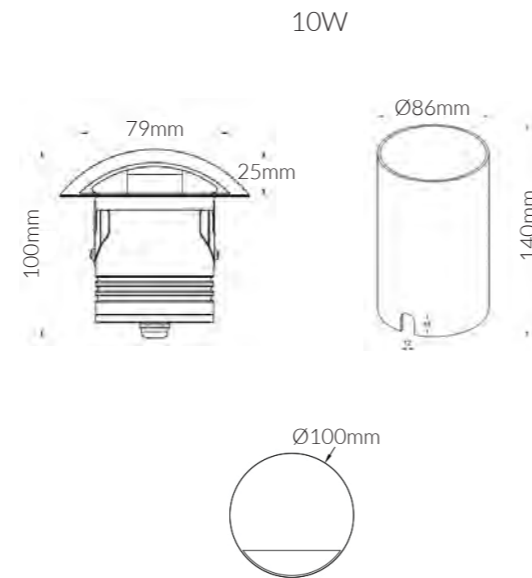

Product Specifications:

Lamp Type: CREE LED
Operating Temp.: -20°C ~ +50°C
Material: Aluminum body
Diffuser: Tempered Glass
Finish: Silver
Lifespan: 50,000 Hrs
Warranty: 5 Years
Applications: Walkways, Pathways, etc

Product Options:

Wattage: 3W, 4W, 5W, 8W, 10W
CCT: 3000LK - 6000K, RGB
Control: Switchable / TRIAC / 0-10V / 1-10V / DALI

	SKU	W	CCT	LM	mA	Beam	Size(mm)	Cut(mm)
Gil	(1 way) 19564	1W	3000K	80lm	250mA	60°	Ø48x59	Ø31
	(1 way) 19159	10W	3000K	800lm	700mA	60°	Ø100x100	Ø86
	(2 way) 19160	10W	3000K	800lm	700mA	60°	Ø100x100	Ø86
	(4 way) 19161	10W	3000K	800lm	700mA	60°	Ø100x100	Ø86

AC220-240V IP 67 CRI>90

SDCM <3 Class I IK10 CE

GIL
1 way / 2 way / 4 way