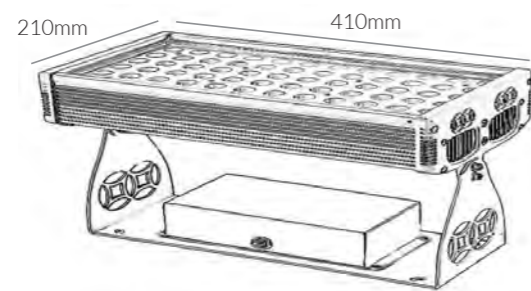

Product Options:

CCT: 3000K - 6000K
Control: Switchable / 1-10V / DALI / TRIAC / PWM

	SKU	W	CCT	LM	mA	Beam	Size(mm)	Cut(mm)
Piatto	16764	150W	BLUE	13,500lm	600mA	90°	595x125x787	-

AC220-240V IP65 CRI>80 PF>0.8