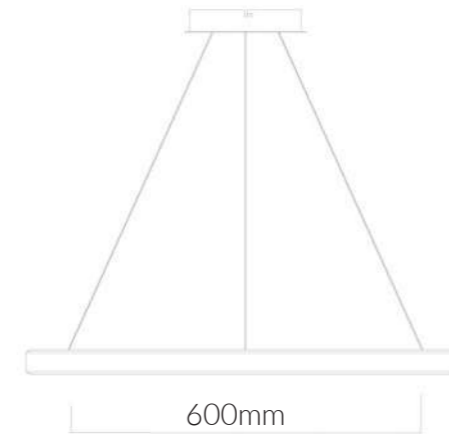

SKU	W	CCT	LM	mA	Beam	Size(mm)	Finish
Giotto	16567	30W	3000K	2,850lm	-	-	Ø600	White
	16504	30W	4000K	2,940lm	-	-	Ø600	White

AC220-240V IP 20 CRI>80 PF>0.9