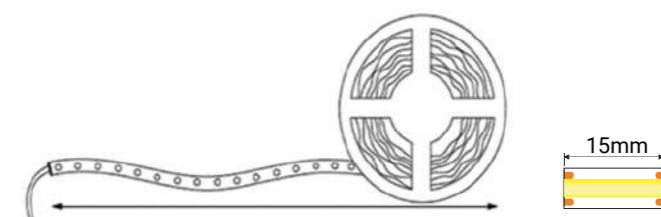

50M/Roll
Cutting Unit: 0.1M