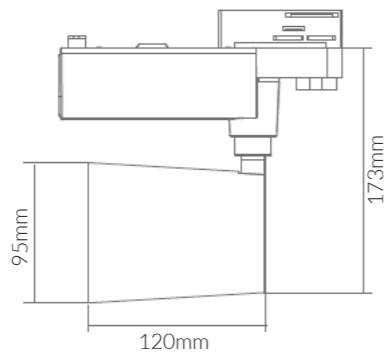

Product Options:

Wattage: 35W
CCT: 3000K - 6000K
Beam Angle: 15° / 24° / 60°
Finish: White
Control: Switchable / DALI / 1-10V / 0-10V / TRIAC
Phase: 1 / 2 / 4 Wire

	SKU	W	CCT	LM	mA	Beam	Size(mm)	Cut(mm)
Sitio	14994	30W	3000K	1,950lm	700mA	36°	Ø95x120x173	Black
	16304	30W	4000K	2,100lm	700mA	36°	Ø95x120x173	Black
	(TRIAC) 16805	30W	3000K	1,950lm	700mA	36°	Ø95x120x173	Black

AC220-240V IP 20 CRI>90 PF>0.9