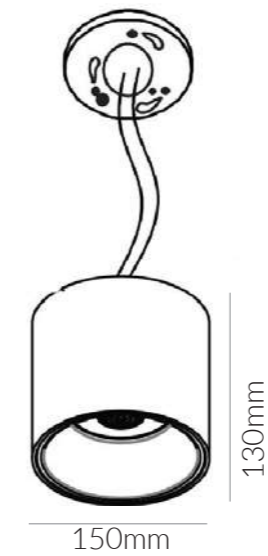

Product Options:

Wattage: 12W
Beam Angle: 36°
Finish: Black
Control: Switchable / DALI / 1-10V / 0-10V / TRIAC

	SKU	W	CCT	LM	mA	Beam	Size(mm)	Finish
Amara	19063	24W	3000K/4000K/ 6000K	80-90lm/W	600mA	24°	Ø150x130 1.5M Cable	White+Black

AC220-240V IP 44 CRI>90 PF>0.5

SDCM <3 Class II UGR<19 CE