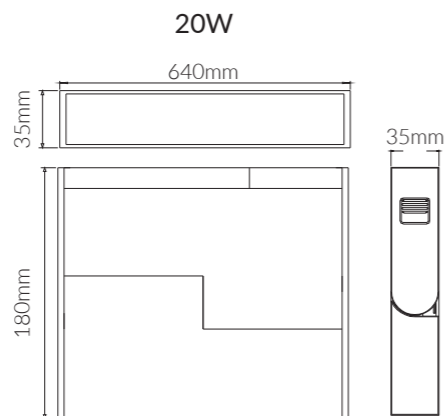

VINO

24V MAGNETIC TRACK