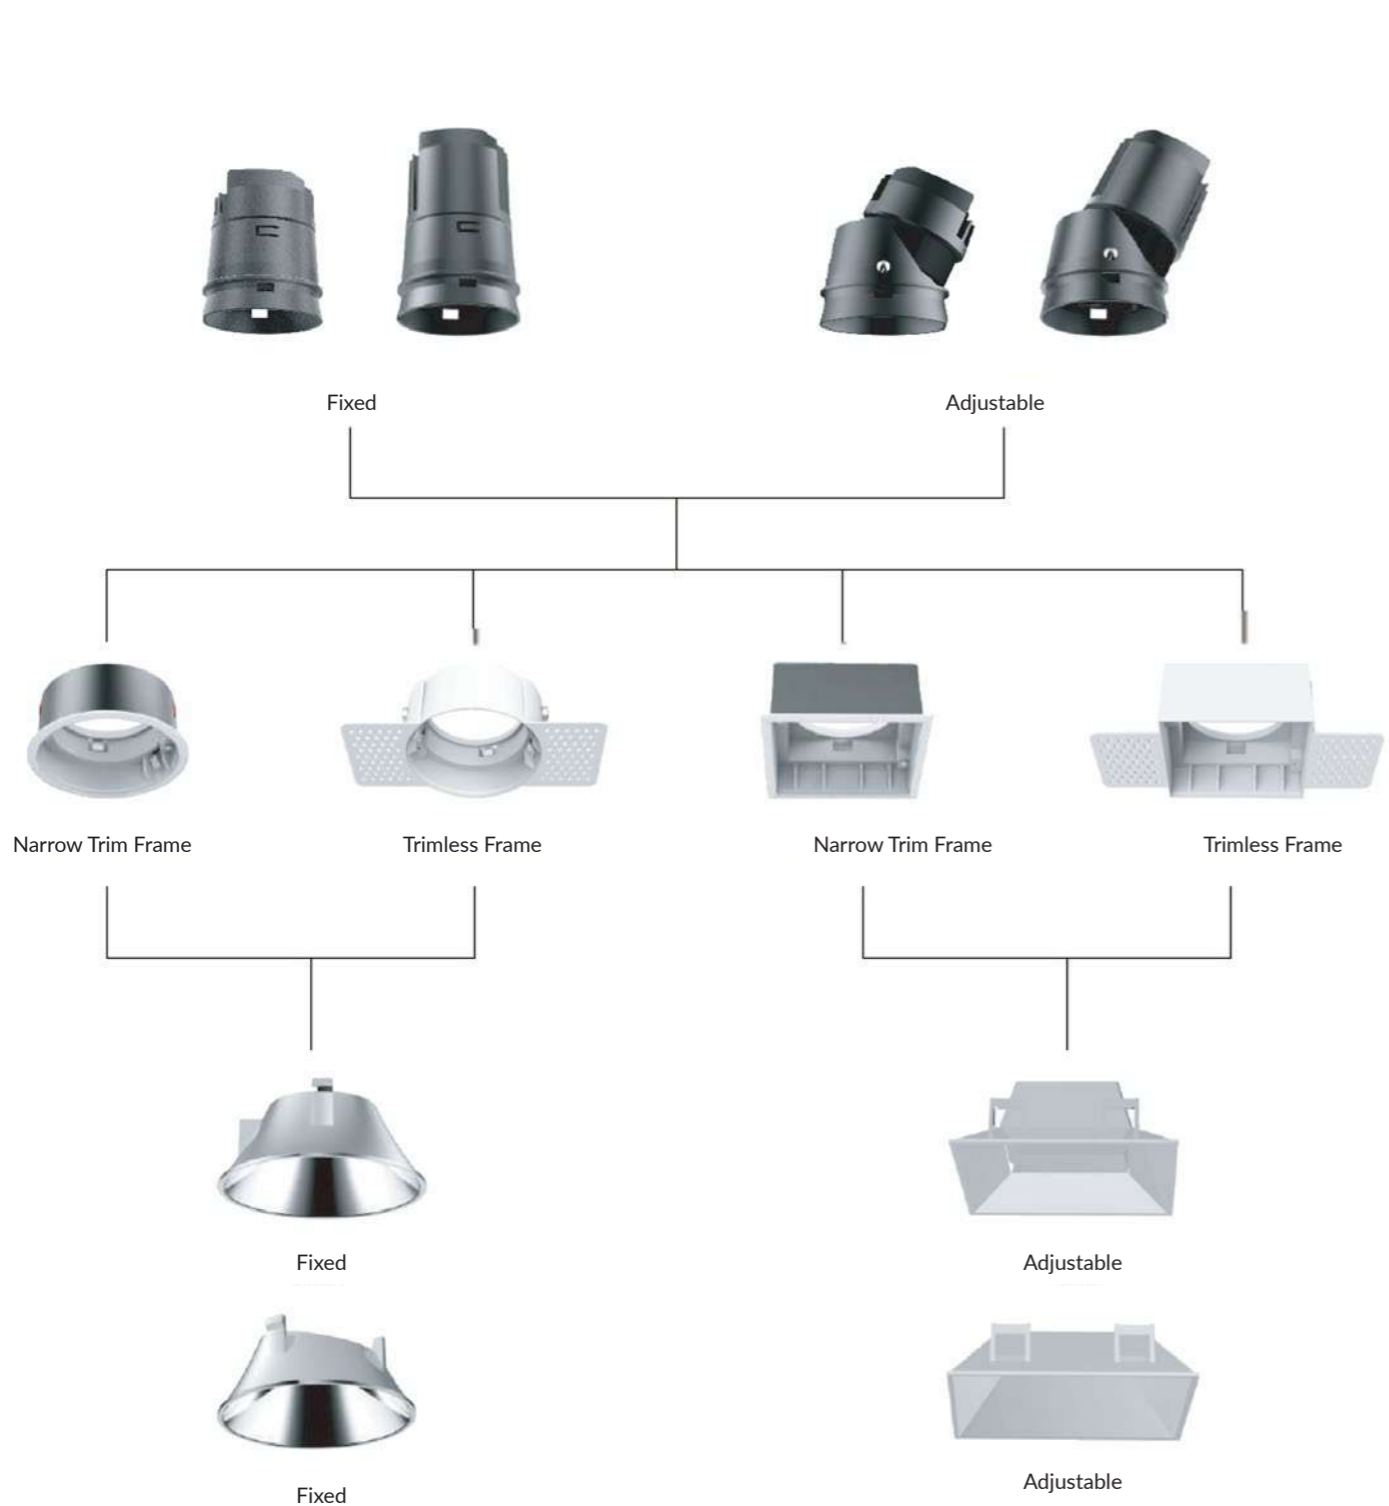

AC220-240V IP 44  CRI>90 PF>0.5

8W / 12W

Cutout: 75mm

Six kinds of optical accessories, seven kinds of face ring accessories, more than a hundred different collocation, to achieve the precise control of beam angle and spot effect, giving the space more vivid emotion.

# Optional Accessories for Varo Spotlight

**Product Specifications:**

Lamp Type: LUMINUS LED  
 Operating Temp.: -20°C ~ +40°C  
 Material: Die Cast Aluminum  
 Finish: White+Iron Grey  
 Lifespan: 60,000 Hours  
 Warranty: 6 Years  
 Applications: Commercial, Retail, Residential, Hospitality