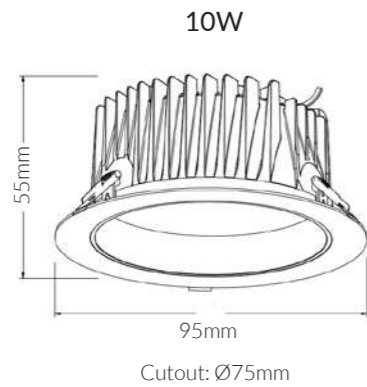

Product Specifications:

Lamp Type: CITIZEN LED
Operating Temp.: -20°C ~ +40°C
Material: Die Cast Aluminum
Finish: White
Lifespan: 60,000 Hrs
Warranty: 6 Years
Applications: Commercial, Retail, Residential, Hospitality

Product Options:

Wattage: 13W / 18W / 25W / 35W / 45W / 50W
Beam Angle: 85° / 90°
Control: Switchable/TRIAC/0-10V/DALI/1-10V

	SKU	W	CCT	LM	mA	Beam	Size(mm)	Cut(mm)
Buena	17204	10W	3000K/4000K/ 6000K	900lm/1000lm/ 1100lm	250mA	70°	Ø95x55	Ø75
	17205	18W	3000K/4000K/ 6000K	1620lm/1800lm/ 1980lm	1000mA	75°	Ø172x90	Ø145

AC220-240V IP54 CRI>90 PF>0.9

BUENA

UGR<19 ANTI-GLARE
CCT CHANGEABLE