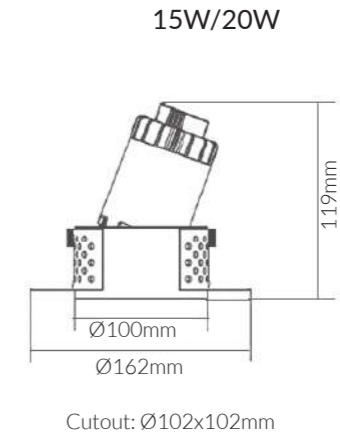

Product Options:

Wattage: 30W
CCT: 3000K - 6000K
Beam Angle: 15°/24°/36°/60°
Control: Switchable / DALI / 1-10V / 0-10V / TRIAC
Ring Color: Black / Gold

	SKU	W	CCT	LM	mA	Beam	Size(mm)	Cut(mm)
Cortar (Trimless)	14933	10W	3000K	650lm	250mA	30°	Ø72x103	Ø72x72
	16215	15W	3000K	975lm	350mA	30°	Ø100x119	Ø100x100
	14934	20W	3000K	1,300lm	500mA	30°	Ø100x119	Ø100x100

AC220-240V IP44 30° CRI>90 PF>0.5