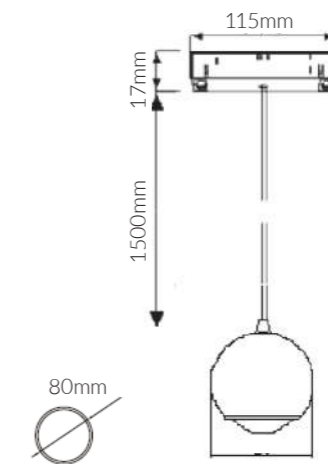

SKU	W	CCT	LM	mA	Beam	Size(mm)	Cut(mm)
Dorado	17390	5W	3000K	300lm	-	75°	Ø300x80x1500	-

DC48V IP 20 75° CRI>90 PF>0.9

SDCM <3 Class III UGR<19