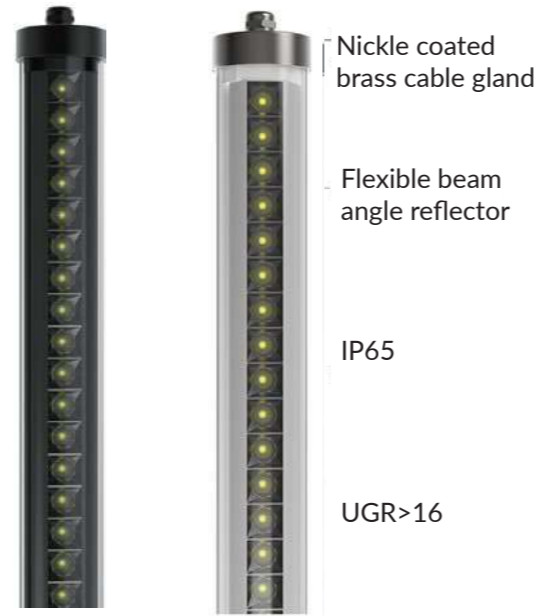

Product Specifications:

Lamp Type: OSRAM LED
Operating Temp.: -20°C ~ +50°C
Material: Extruded PC
Finish: Silver & Black
End Cap: Stainless steel 316
Lifespan: 50,000 Hours
Warranty: 5 Years
Applications: Workspaces, offices, meeting rooms

Product Options:

Wattage: 48W
CCT: 3000K - 6000K
Beam Angle: 30°, 30x60°
Control: 0~10V, 1~10V, DALI, Microwave sensor