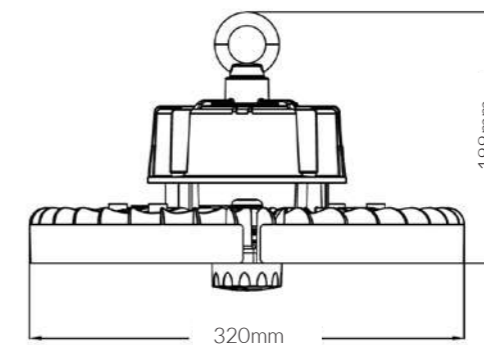

Product Specifications:

Lamp Type: Lumileds LED
Driver: PHILIPS
Operating Temp.: -40°C ~ +50°C
Material: Aluminum Alloy+PC
Finish: Black
Lifespan: 70,000 Hours
Warranty: 7 Years
Applications: Warehouse, Industrial, Hypermarket, Supermarket, etc.

Product Options:

Wattage: 100W/200W/240W
CCT: 3000K, 4000K
Beam Angle: 60°/120°
Mounting: Ceiling Mounted
Accessories: PC /Aluminum reflector, Safety rope, Adjustable brackets, Hanging Hook

	SKU	W	CCT	LM	Surge	Beam	Size(mm)	Finish
Esla	19857	150W	6000K	25,500 lm	6KV	90°	Ø298x156	Black

AC220-240V IP65 CRI>70 PF>0.9

Optional

Product Specifications:

Lamp Type: PHILIPS LED
Operating Temp.: -40°C ~ +50°C
Material: Aluminum Alloy+Tempered Glass
Finish: Black
Lifespan: 70,000 Hours
Warranty: 7 Years
Applications: Warehouse, Industrial, Hypermarket, Supermarket, etc.

Product Options:

Wattage: 100W/150W/240W
CCT: 3000K, 4000K
Control: Switchable / DALI / 1-10V / 0-10V / TRIAC
Optional: 12V Plug-and-Play PIR or Microwave, motion sensor, Emergency Kit,
Installation: Hook / Suspension / Pole

	SKU	W	CCT	LM	Surge	Beam	Size(mm)	Finish
Trejo	19264	200W	6000K	40,800lm	10KV	110°	Ø320x188	Black

AC220-240V IP65 CRI>80 PF>0.9

Optional