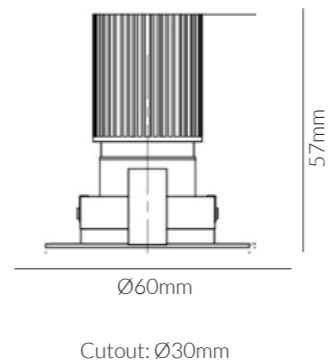

Product Specifications:

Lamp Type: CREE LED
Driver: LIFUD
Operating Temp.: -20°C ~ +40°C
Material: Die Cast Aluminum
Finish: White+Black gun cup
Lifespan: 60,000 Hours
Warranty: 6 Years
Applications: Commercial, Retail, Residential, Hospitality

Product Options:

CCT: 3000K - 6000K
Beam Angle: 15°
Control: Switchable / DALI / 1-10V / 0-10V / TRIAC

	SKU	W	CCT	LM	mA	Beam	Size(mm)	Cut(mm)
Nuco (Trimless)	19099	3W	3000K	90lm	700mA	24°	Ø60x57	Ø30
AC220-240V	IP 44		CRI>90	PF>0.9