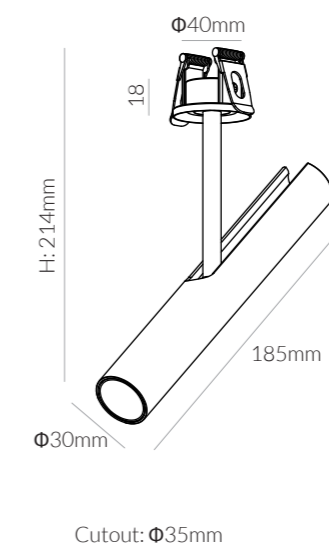

SAVONA

RECESSED CEILING

SYV | Ceiling lights

Product Specifications:

Lamp Type: BRIDGELUX LED
Operating Temp.: -20°C ~ +40°C
Material: Die Cast Aluminum
Finish: White & Black
Lifespan: 60,000 Hours
Warranty: 6 Years
Applications: Commercial, Retail, Residential, Hospitality

Product Options:

CCT: 4000K, 6000K
Control: Switchable / DALI / 1-10V / 0-10V / TRIAC

	SKU	W	CCT	LM	mA	Beam	Size(mm)	Cut(mm)
Savona	19907	9W	3000K	720lm	200mA	36°	120x175	Ø35
	19908	9W	3000K	720lm	200mA	36°	230x120x175	Ø35

AC220-240V IP 44 CRI>90 PF>0.5