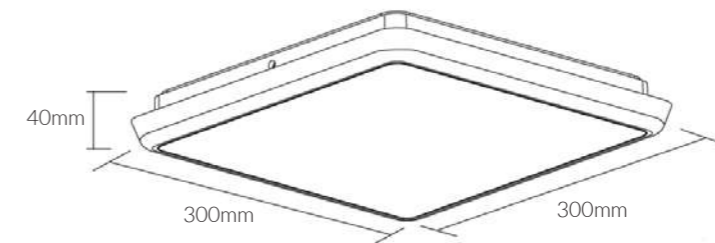

Product Options:

Wattage: 12W/18W/30W
CCT: 3000K, 6000K
Control: Switchable / DALI / 1-10V / 0-10V / TRIAC

	SKU	W	CCT	LM	mA	Beam	Size(mm)	Cut(mm)
Noche	20351	25W	4000K	2500lm	325mA	120°	300x300x40	-

AC220-240V IP54 CRI>80 PF>0.5