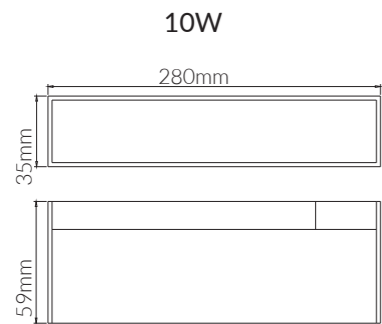

Safety buckle, double insurance