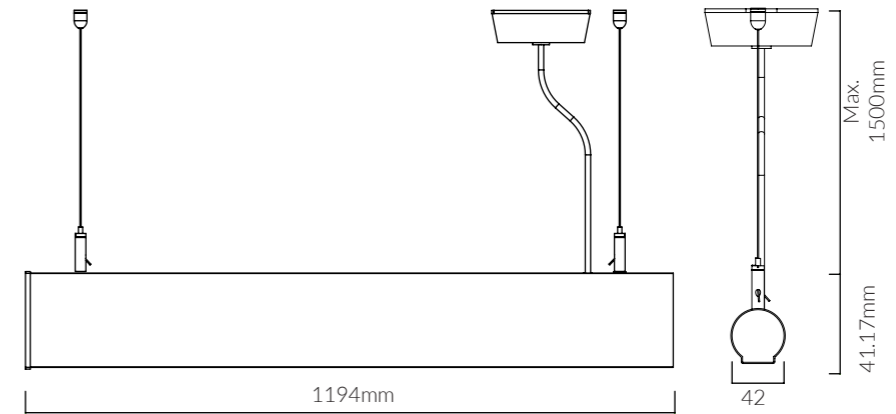

SKU	W	CCT	LM	mA	Beam	Size(mm)	Finish
Inso	17296	60W	4000K	3,800lm	178mA	97.4°	L: 1194	White
	17295	60W	4000K	3,800lm	178mA	97.4°	L: 1194	Black

AC220-240V IP 20 97.4° CRI>83 PF>0.9

SDCM <3 Class I UGR<22