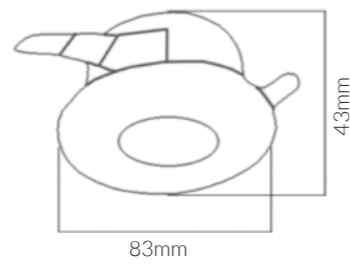

SKU	W	CCT	LM	mA	Beam	Size(mm)	Cut(mm)
Poquito	16993	-	-	-	-	-	Ø83x43	Ø69

Cutout: Ø69mm