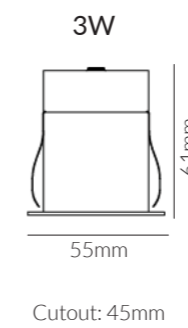

Product Specifications:

Lamp Type: OSRAM LED
Operating Temp.: -20°C ~ +40°C
Material: 6063 Aluminum & PC reflector
Finish: White Trim Black Inside
Lifespan: 60,000 Hours
Warranty: 6 Years
Applications: Commercial, Retail, Residential, Hospitality

Product Options:

Wattage: 1W / 7W
CCT: 3000K - 6000K
Beam Angle: 10°/24°
Control: Switchable / DALI / 1-10V / 0-10V

	SKU	W	CCT	LM	mA	Beam	Size(mm)	Cut(mm)
Dita	14936	3W	3000K	180lm	670mA	15°	Ø55x61	Ø45
	14937	7W	3000K	357lm	230mA	15°	Ø65x71	Ø55
	15335	7W	4000K	420lm	230mA	15°	Ø65x71	Ø55

AC220-240V IP 44 CRI>90 PF>0.9

DITA