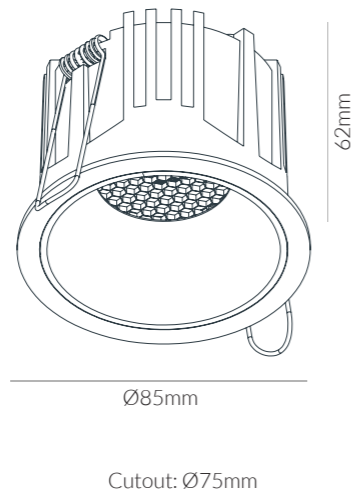

Product Specifications:

Lamp Type: BRIDGELUX LED
Operating Temp.: -20°C ~ +40°C
Material: Aluminum body+Honeycomb
Finish: White
Lifespan: 60,000 Hours
Warranty: 6 Years
Applications: Commercial, Retail, Residential, Hospitality

Product Options:

Wattage: 7W / 18W
CCT: 3000K - 6000K
Beam Angle: 15°/24°
Control: Switchable / DALI / 1-10V / 0-10V

	SKU	W	CCT	LM	mA	Beam	Size(mm)	Cut(mm)
Savino (Round)	19182	10W	3000K/4000K/ 6000K	600lm/650lm/ 700lm	250mA	38°	Ø85x62	Ø75

AC220-240V IP44 CRI>90 PF>0.9 SDCM<3 Class II UGR<13 CE