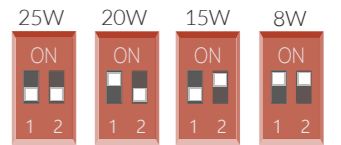

Product Specifications:

Lamp Type: Lumileds LED
Operating Temp.: -40°C ~ +40°C
Material: Die-cast Aluminum+ UV Resistance PC body
Finish: Black
Lifespan: 50,000 Hours (Ta=30°C@L80)
Warranty: 5 Years
Applications: Warehouse, Industrial, etc.

Product Options:

Finish: Bronze/White Customized (Optional)
Control: Switchable, TRIAC, 1-10V, DALI, 0-10V
Optional: Microwave sensor, photocell sensor / Emergency battery backup

	SKU	W	CCT	LM	Beam	Size(mm)	Finish
Jeron	19093	25/15/10/8W (Tunable)	3000K/4000K/5000K (Tunable)	130lm/W	115°×100°	140.6×86×208.8mm	Black

AC220-240V IP65 CRI>70 PF>0.9

SDCM <4 Class II IK08 CE

FEATURES

ACCESSORIES