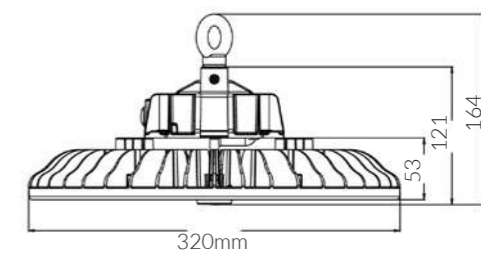

Wattage & CCT Selection

OLIN
WATTAGE & CCT CHANGEABLE