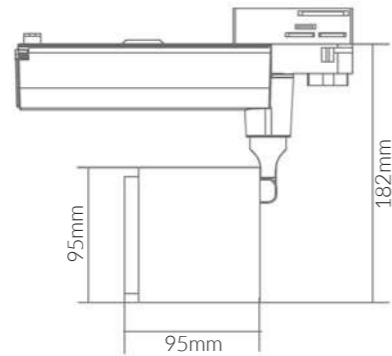

Product Specifications:

Lamp Type: CITIZEN LED
Operating Temp.: -20°C ~ +40°C
Material: Die Cast Aluminum
Finish: Black & White
Lifespan: 60,000 Hours
Warranty: 6 Years
Applications: Commercial, Retail, Residential, Hospitality

Product Options:

Wattage: 30W
CCT: 3000K - 6000K
Beam Angle: 20°/36°
Control: Switchable / DALI / 1-10V / 0-10V / TRIAC
Phase: 1 / 2 Wire

	SKU	W	CCT	LM	mA	Beam	Size(mm)	Cut(mm)
Capaz	14928	20W	3000K	1,700lm	500mA	30°	Ø95x182	Black
	17694	20W	3000K	1,700lm	500mA	55°	Ø95x182	White

AC220-240V IP20 CRI>90 PF>0.9

CAPAZ

WITH HONEYCOMB LOUVRE