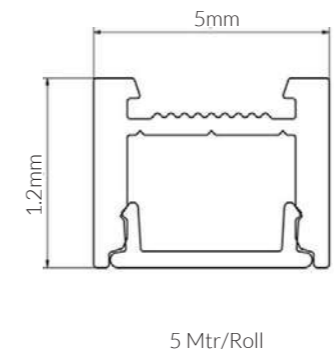

Product Options:

CCT: 4000K, 6000K
Control: Switchable/TRIAC/0-10V/Wi-Fi/Bluetooth

	SKU	W	CCT	LM	mA	Beam	Size(mm)	Cut(mm)
Betita	19041	6W/mtr	3000K	420lm	-	120°	5Mtr/Roll, W: 5mm	-

DC24V IP 20 CRI>90 PF>0.9