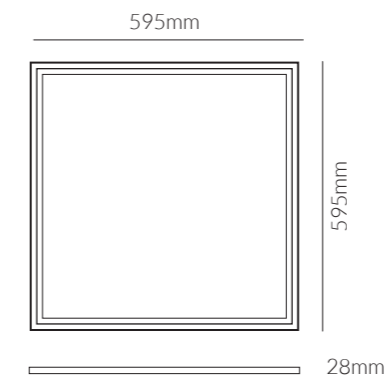

Product Options:

Wattage: 26W / 30W / 36W
Installation: Surface Mount / Suspended
Control: Switchable/TRIAC/0-10V/DALI/1-10V
Optional: Emergency Backup Kit

	SKU	W	CCT	LM	mA	Beam	Size(mm)	Cut(mm)
Luke Pro	19656	40W	3000K/4000K/ 6000K	4400lm, 4600lm, 4800lm	1000mA	120°	595x595x28	-

AC220-240V IP 54 CRI>90