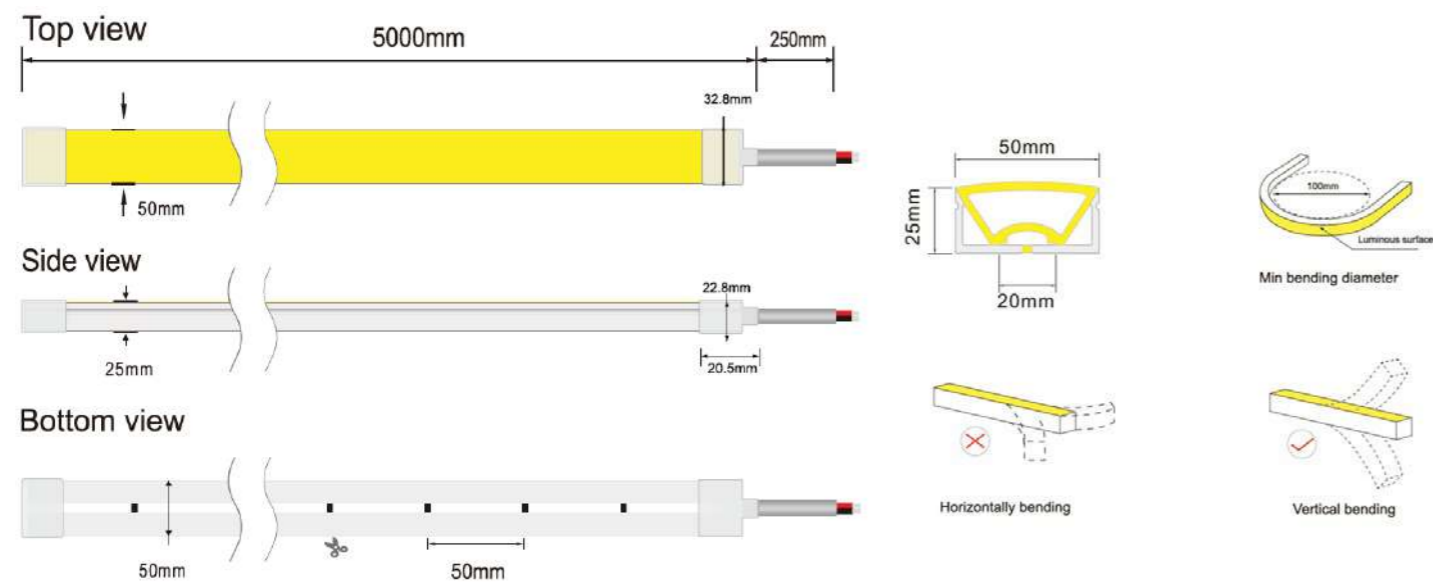

FRESNO
DC24V