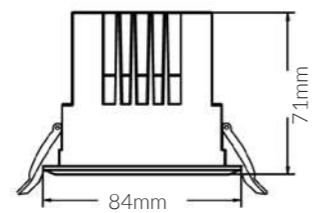

Product Options:

Wattage: 20W / 25W
CCT: 3000K - 6000K
Control: Switchable / DALI / 1-10V / 0-10V

	SKU	W	CCT	LM	mA	Beam	Size(mm)	Cut(mm)
Lava X	17961	15W	3000K	1,275lm	350mA	36°	Ø84x71	Ø75

AC220-240V IP44 CRI>90 PF>0.5

Cutout: Ø65mm