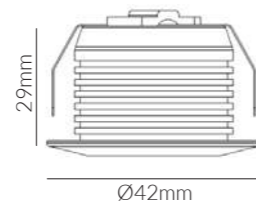

Product Options:

Wattage: 20W / 25W
CCT: 3000K - 6000K
Beam Angle: 10°/15°/35°/45°
Control: Switchable / DALI / 1-10V / 0-10V / TRIAC

	SKU	W	CCT	LM	mA	Beam	Size(mm)	Cut(mm)
Dimo	(Gold) 16892	1W	3000K	75lm	-	25°	Ø42x29	Ø85
	(Silver) 14471	1W	3000K	75lm	-	25°	Ø42x29	Ø85
Nimo	14470	1W	3000K	75lm	-	25°	Ø42x29	Ø85

AC220-240V IP44 CRI>90 PF>0.9

Cutout: Ø31mm