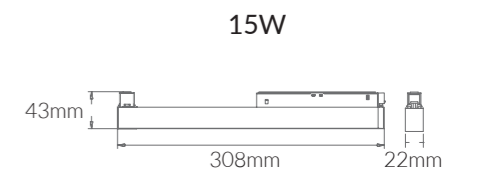

VINO

48V MAGNETIC TRACK

SYV | MagneticTrack Lights

Product Specifications:

Lamp Type: OSRAM LED
Operating Temp.: -20°C ~ +50°C
Material: High-grade Aluminium
Finish: Black
Lifespan: 60,000 Hours
Warranty: 6 Years
Applications: Commercial, Retail, Residential, Hospitality

17920

17921

17924

Product Options:

Wattage: 7W / 22W / 30W
CCT: 2700K-6000K
Finish: Sandy White
Control: Switchable/TRIAC/0-10V/Wi-Fi/Bluetooth

	SKU	W	CCT	LM	mA	Beam	Size(mm)	Cut(mm)
Vino	17920	15W	3000K	1050lm	310mA	110°	Ø574x22x43	-
	(Gimbal Linear)17924	5W	3000K	300lm	100mA	110°	Ø154x22x104	-
	(Right Angle Linear)17921	15W	3000K	1050lm	310mA	110°	Ø308x22x43	-

DC48V IP 20 110° CRI>90 PF>0.9

SDCM <3 Class III UGR<19 CE