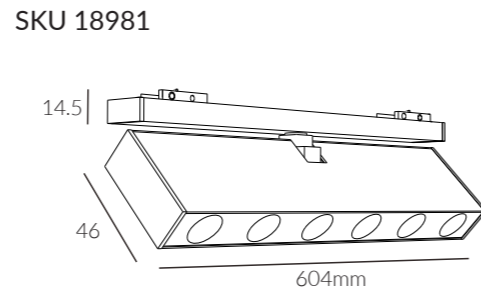

SKU	W	CCT	LM	mA	Beam	Size(mm)	Cut(mm)
Polo	18975	6W	3000K	420lm	250mA	30°	204 x 20 x 14.5	-
	18976	18W	3000K	1260lm	750mA	30°	604 x 20 x 14.5	-
	18980	6W	3000K	420lm	250mA	30°	204 x 46 x 14.5	-
	18981	18W	3000K	1260lm	250mA	30°	604 x 46 x 14.5	-

DC24V IP 20 CRI>90 PF>0.9 SDCM <3 Class III UGR<13 CE