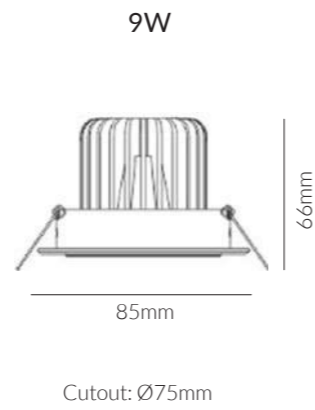

Product Specifications:

Lamp Type: EPISTAR LED
Operating Temp.: -20°C ~ +40°C
Material: Die Cast Aluminum
Finish: White
Lifespan: 30,000 Hours
Warranty: 3 Years
Applications: Commercial, Retail, Residential, Hospitality

CUBO

Product Options:

Wattage: 3W / 16W / 24W / 30W / 40W / 50W
CCT: 3000K - 6000K
Control: Switchable / DALI / 1-10V / 0-10V / TRIAC

	SKU	W	CCT	LM	mA	Beam	Size(mm)	Cut(mm)
Cubo	15572	6W	3000K	480lm	300mA	40°	Ø85x56	Ø75
	15573	9W	3000K	720lm	300mA	40°	Ø85x66	Ø75

AC220-240V IP44 CRI>90 PF>0.9