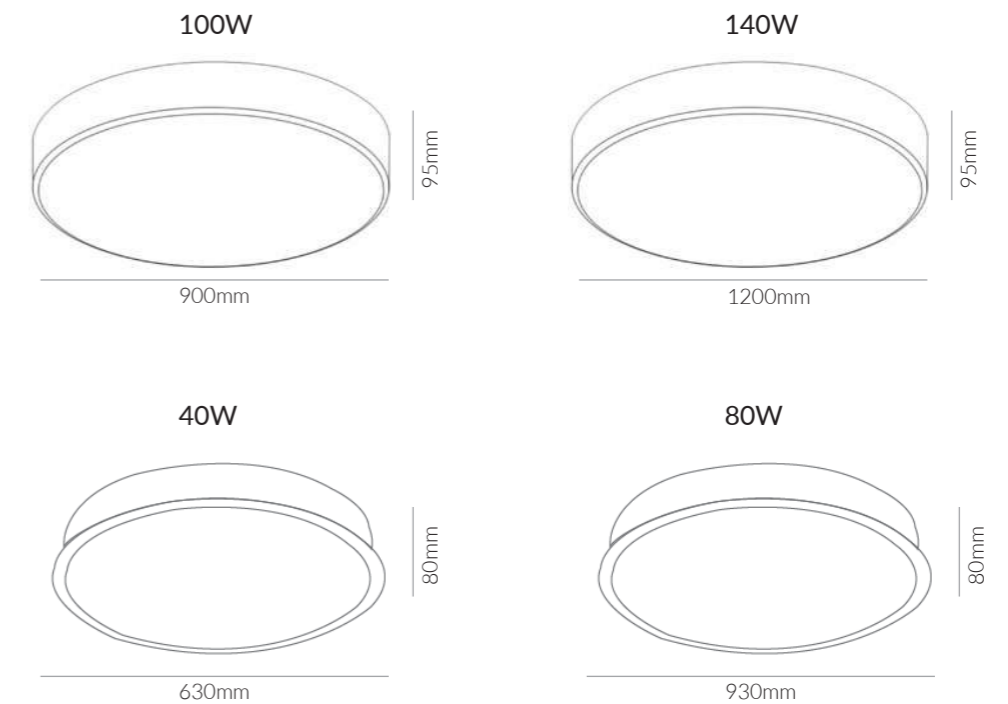

Product Options:

Wattage: 15W, 20W, 25, 40W, 80W, 120W, 140W, 180W
CCT: 3000K - 6000K
Finish: Black / Silver
Control: Switchable / DALI / 1-10V / 0-10V / TRIAC

	SKU	W	CCT	LM	mA	Beam	Size(mm)	Cut(mm)
Cerco	15185	100W	4000K	12,000lm	2400mA	120°	Ø900x95	-
	15659	140W	4000K	16,800lm	3600mA	120°	Ø1200x95	-
Cerco (Recessed)	15373	40W	4000K	3,400lm	1000mA	120°	Ø630x80	-
	15374	80W	4000K	6,800lm	2000mA	120°	Ø930x80	-

AC220-240V IP42 CRI>90 PF>0.9