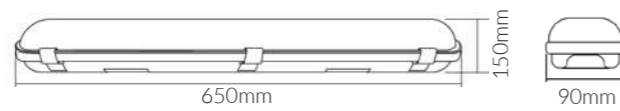

Product Specifications:

Lamp Type: T8 Tube
Operating Temp.: -20°C ~ +50°C
Material: Natural Silicon gel Gasket + PC cover + ABS base
Finish: White
Warranty: 3 Years
Applications: Parking Lots, Warehouses, Basements, Car washing station, Tunnels, etc.

STARK

T8 Fitting

	SKU	Lamp	CCT	LM	mA	Beam	Size(mm)	Cut(mm)
Stark	11789	T8x1	-	-	-	-	L: 650	-
	11790	T8x2	-	-	-	-	L: 650	-
	14120	T8x2	-	-	-	-	L: 1260 (4Ft)	-
	11791	T8x1	-	-	-	-	L: 1280 (4Ft)	-
	11792	T8x2	-	-	-	-	L: 1235 (4Ft)	-

IP 65

CE

SKU 11789/11790