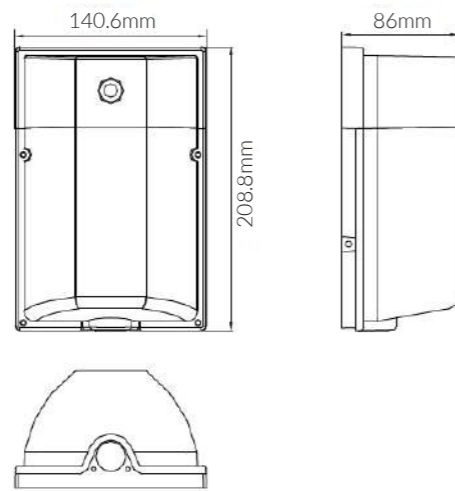

Product Specifications:

Lamp Type: Lumileds LED
Operating Temp.: -40°C ~ +40°C
Material: Die-cast Aluminum+ UV Resistance PC body
Finish: Black
Lifespan: 50,000 Hours (Ta=30°C@L80)
Warranty: 5 Years
Applications: Warehouse, Industrial, etc.

Product Options:

Finish: Bronze/White Customized (Optional)
Control: Switchable, TRIAC, 1-10V, DALI, 0-10V
Optional: Microwave sensor, photocell sensor / Emergency battery backup

	SKU	W	CCT	LM	Beam	Size(mm)	Finish
Jeron	19093	25/15/10/8W (Tunable)	3000K/4000K/5000K (Tunable)	130lm/W	115°×100°	140.6×86×208.8mm	Black

AC220-240V IP65 CRI>70 PF>0.9

SDCM <4 Class II IK08 CE