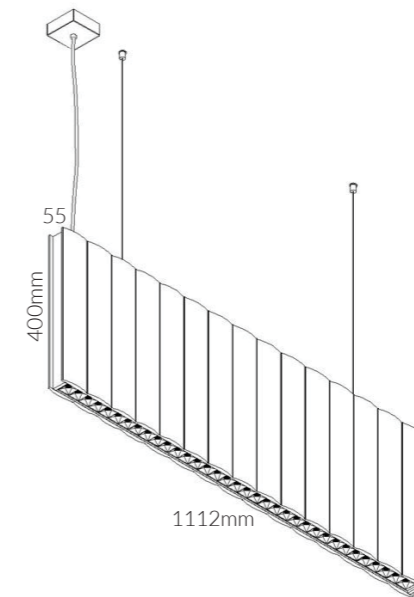

SKU	W	CCT	LM	mA	Beam	Size(mm)	Finish
Pedro	17294	40W	4000K	2,400lm	171mA	36°	L: 1512	Black

AC220-240V IP 20 CRI>83 PF>0.9