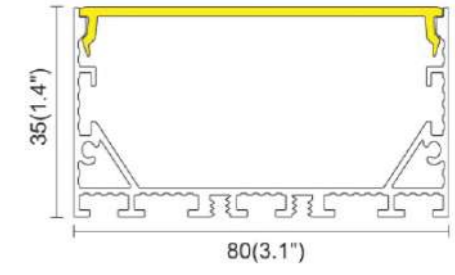

(Length can be Customizable and Configurable)