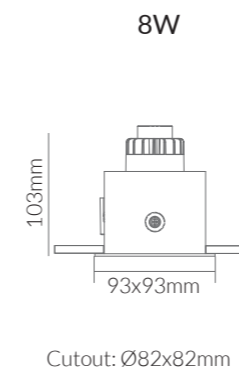

SYV | Recessed Spotlights

Product Specifications:

Lamp Type: PHILIPS LED
Operating Temp.: -20°C ~ +40°C
Material: Die Cast Aluminum
Finish: White
Lifespan: 60,000 Hours
Warranty: 6 Years
Applications: Commercial, Retail, Residential, Hospitality

Product Options:

Wattage: 7W/12W/18W
CCT: 3000K - 6000K
Beam Angle: 10°/15°/38°
Control: Switchable / DALI / 1-10V / 0-10V

	SKU	W	CCT	LM	mA	Beam	Size(mm)	Cut(mm)
Casa	14921	8W	3000K	640lm	200mA	36°	Ø93x103	Ø82x82
	14922	2x8W	3000K	1,280lm	200mA	36°	173x93x103	Ø162x82
	16877	2x8W	3000K	1,28lm	200mA	36°	173x93x103	Ø162x82
	14923	3x8W	3000K	1,920lm	200mA	36°	252x93x103	Ø242x82
	15327	3x8W	4000K	2,040lm	200mA	36°	252x93x103	Ø242x82

AC220-240V IP 44 CRI>90 PF>0.9