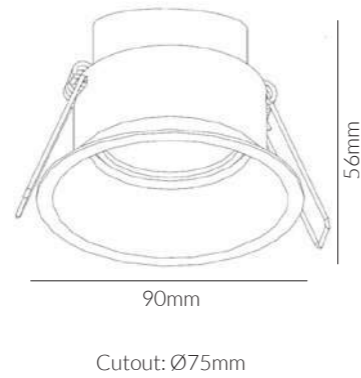

SANTINO
HONEYCOMB LOUVRE