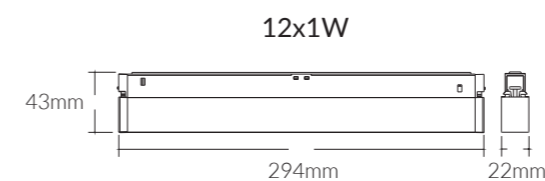

ACENTO

48V MAGNETIC TRACK