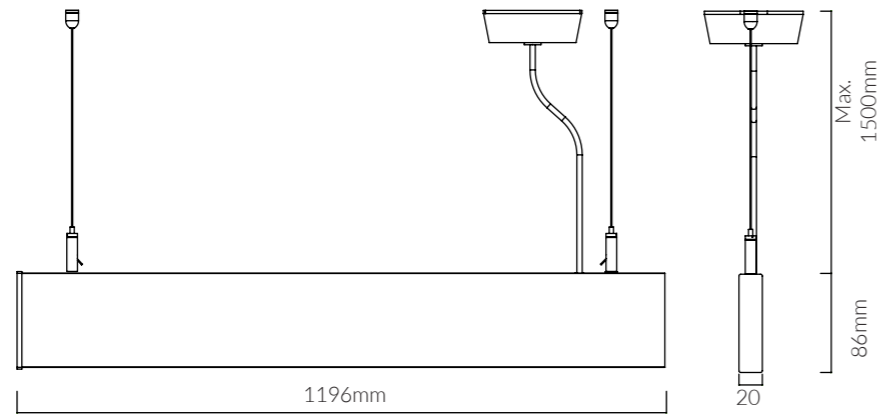

SKU	W	CCT	LM	mA	Beam	Size(mm)	Finish
Eva	17292	60W	4000K	5,700lm	265mA	97.8°	L: 1196	Black
	17293	60W	4000K	5,700lm	265mA	97.8°	L: 1196	White

AC220-240V IP 20 97.8° CRI>83 PF>0.9

SDCM <3 Class I UGR<20