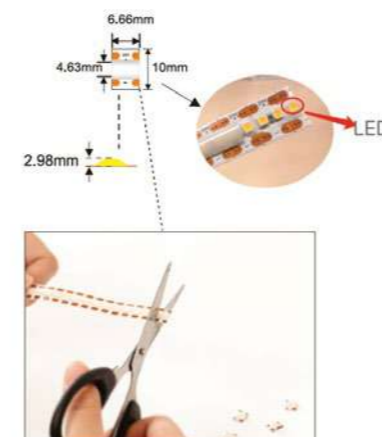

Product Options:

CCT: 2700K-6000K
Control: TRIAC/1-10V/DALI

	SKU	W	CCT	LM	mA	Beam	Size(mm)	Cut(mm)
Campos (FREE CUT)	19963	15W/mtr	4000K	1500lm	-	180°	15mtr Roll W: 10mm	-

DC24V IP 20 CRI>90 PF>0.9