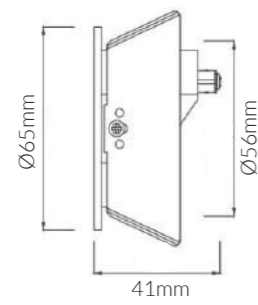

Cutout: Ø56mm