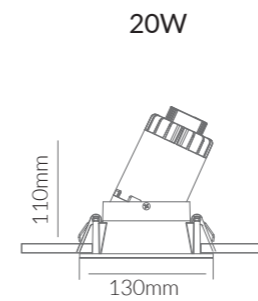

AC220-240V IP 44 CRI>90 PF>0.9

Cutout: Ø80mm

Cutout: Ø105mm

Cutout: Ø110mm

Cutout: Ø105mm

Cutout: Ø80x80mm

Cutout: Ø105x105mm

**Product Specifications:**