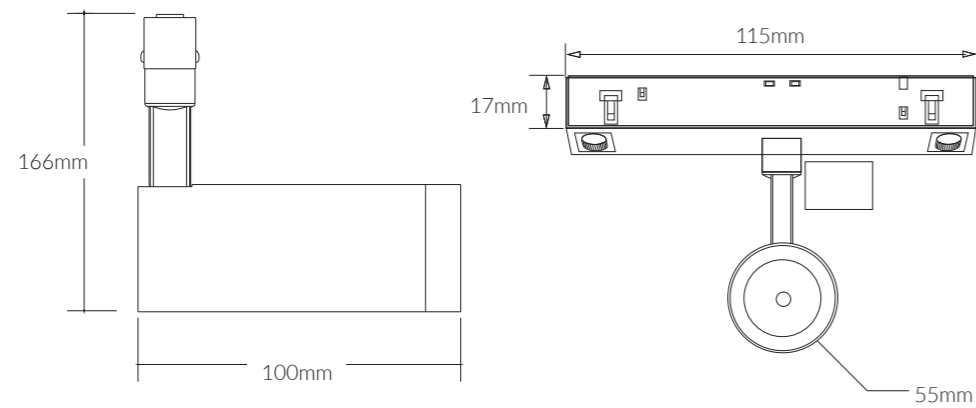

Product Specifications:

Lamp Type: CITIZEN LED
Operating Temp.: -20°C ~ +50°C
Material: High-grade Aluminium
Finish: Black
Lifespan: 60,000 Hours
Warranty: 6 Years
Applications: Commercial, Retail, Residential, Hospitality

Product Options:

Wattage: 15W
CCT: 2700K-6000K
Finish: White
Beam angle: 15°/24°
Control: Switchable/TRIAC/0-10V/Wi-Fi/Bluetooth

	SKU	W	CCT	LM	mA	Beam	Size(mm)	Cut(mm)
Encanto	17268	8W	4000K	680lm	160mA	36°	Ø155x17x55	-

DC24V IP20 CRI>90 PF>0.9

ENCANTO

24V MAGNETIC TRACK