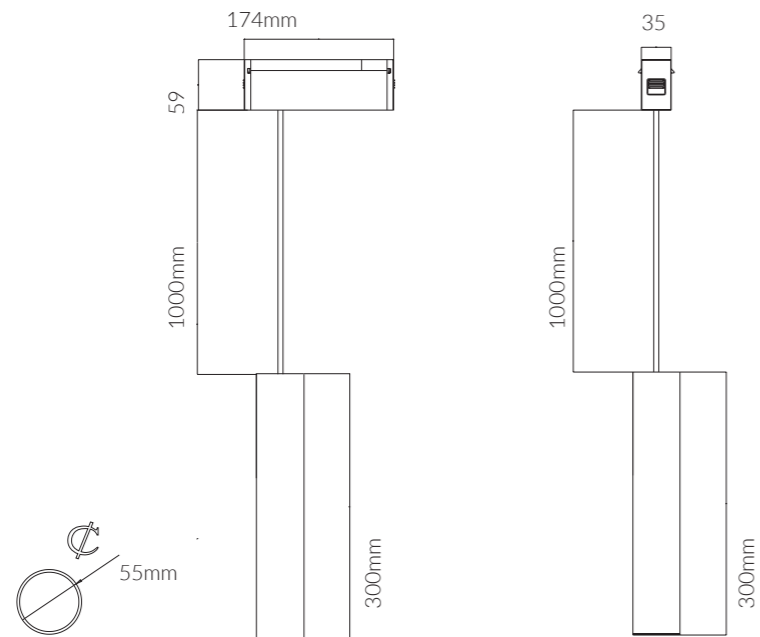

Product Specifications:

Lamp Type: CITIZEN LED
Operating Temp.: -20°C ~ +50°C
Material: High-grade Aluminium
Finish: Black
Lifespan: 60,000 Hours
Warranty: 6 Years
Applications: Commercial, Retail, Residential, Hospitality

Product Options:

Wattage: 8W / 12W
CCT: 2700K-6000K
Beam angle: 15° /24°
Finish: Sandy White
Control: Switchable/TRIAC/0-10V/Wi-Fi/Bluetooth

	SKU	W	CCT	LM	mA	Beam	Size(mm)	Cut(mm)
Nano	17367	15W	4000K	1200lm	625mA	36°	Ø300x174x1500	-

DC24V IP 20 CRI>90 PF>0.9

NANO
24V MAGNETIC PENDANT