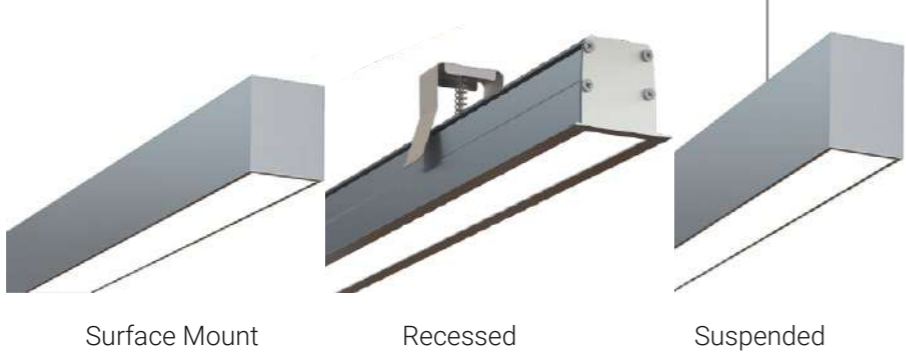

# Design the interior to suit your needs

The Zoe 35 Range now comes in **3 size alternatives** to suit all architectural spaces. High-ceilings, intricate architectural details, corridors, corners; the Zoe 35 Range can fit everywhere and be mounted to accommodate your installation needs.