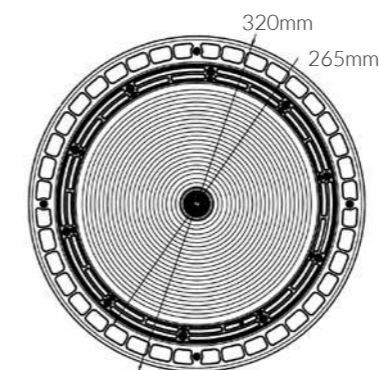

Wattage & CCT Selection

OLIN
WATTAGE & CCT CHANGEABLE