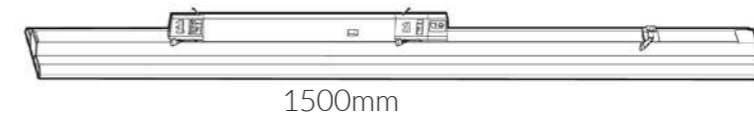

Product Options:

Wattage: 18-24W, 45-60W
Beam Angle: SP60°, NR90°
CCT: 2700K - 6500K
Finish: Black
Control: Switchable / DALI / 1-10V / 0-10V / TRIAC
Accessories: Suspension Kit, End Cap, Connector

	SKU	W	CCT	LM	mA	Beam	Size(mm)	Finish
Flex	18655	35W/40W/ 45W/50W	4000K	160lm/W	330mA	30°	L: 1500	White
	18656	35W/40W/ 45W/50W	6000K	160lm/W	330mA	30°	L: 1500	White

AC220-240V IP 20 CRI>80 PF>0.9 2.5KV