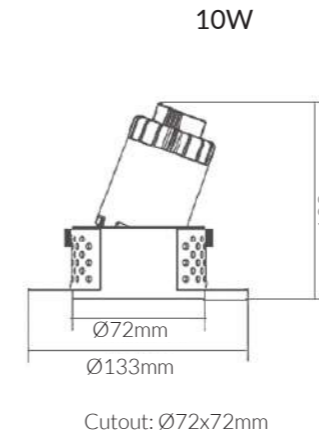

Product Options:

Wattage: 30W
CCT: 3000K - 6000K
Beam Angle: 15°/24°/36°/60°
Control: Switchable / DALI / 1-10V / 0-10V / TRIAC
Ring Color: Black / Gold

	SKU	W	CCT	LM	mA	Beam	Size(mm)	Cut(mm)
Cortar (Trimless)	14933	10W	3000K	650lm	250mA	30°	Ø72x103	Ø72x72
	16215	15W	3000K	975lm	350mA	30°	Ø100x119	Ø100x100
	14934	20W	3000K	1,300lm	500mA	30°	Ø100x119	Ø100x100

AC220-240V IP44 30° CRI>90 PF>0.5