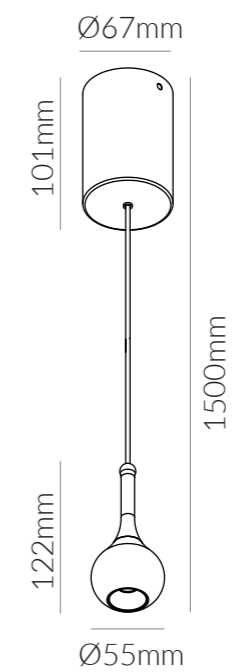

PIXO

SYV | Pendant Lights

Product Specifications:

Lamp Type: BRIDGELUX LED
Operating Temp.: -20°C ~ +40°C
Material: Die cast Aluminium+Lens
Finish: Black & White
Lifespan: 60,000 Hours
Warranty: 6 Years
Applications: Residential, Office, Conference room, Study, Library

Product Options:

CCT: 4000K, 6000K
Control: Switchable / DALI / 1-10V / 0-10V / TRIAC

	SKU	W	CCT	LM	mA	Beam	Size(mm)	Finish
Pixo	19913	7W	3000K	525lm	150mA	18°	Ø67 1.5M Cable	White
	19914	7W	3000K	525lm	150mA	18°	Ø67 1.5M Cable	Black

AC220-240V IP 44 CRI>90 PF>0.9