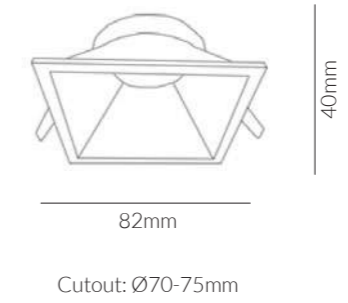

SKU	W	CCT	LM	mA	Beam	Size(mm)	Cut(mm)
Alva	16991	-	-	-	-	-	Ø95x50	Ø80-85