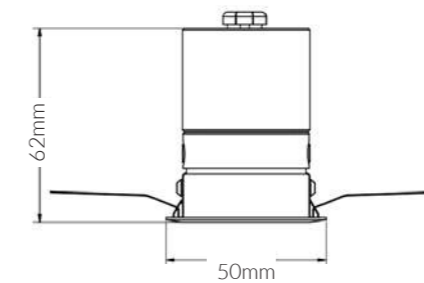

Product Options:

Wattage: 2W / 3W / 8W
CCT: 3000K - 6000K
Beam Angle: 15°/36°
Control: Switchable / DALI / 1-10V / 0-10V / TRIAC
Reflector Colour: Black / White / Gold

	SKU	W	CCT	LM	mA	Beam	Size(mm)	Cut(mm)
Desto Pro	17045	5W	3000K	300lm	1000mA	30°	Ø50x62	Ø45

AC220-240V IP44 CRI>90 PF>0.9

Cutout: 45mm