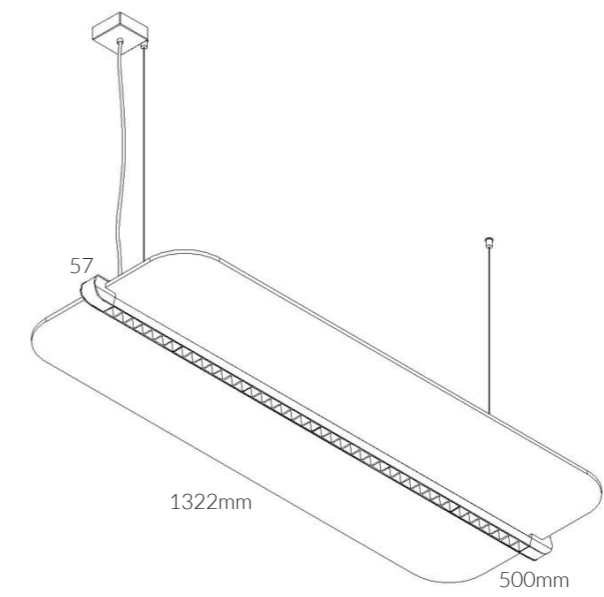

Product Options:

CCT: 3000K - 6000K
Finish: Yellow, Red, Green, Orange
Control: Switchable / DALI / 1-10V / 0-10V / TRIAC

	SKU	W	CCT	LM	mA	Beam	Size(mm)	Finish
Sonido	17122	60W	4000K	6,120lm UP / 6,000lm DOWN	1200mA	140°UP / 70° DOWN	L: 1322	Grey

AC220-240V IP 20 CRI>80 PF>0.9

SDCM <3 Class I UGR<18 CE