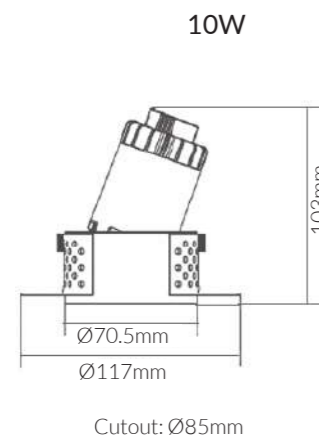

Product Options:

Wattage: 30W
CCT: 3000K - 6000K
Beam Angle: 15°/24°/36°/60°
Control: Switchable / DALI / 1-10V / 0-10V / TRIAC
Ring Color: Black / Gold

	SKU	W	CCT	LM	mA	Beam	Size(mm)	Cut(mm)
Cortar (Trimless)	14933	10W	3000K	650lm	250mA	30°	Ø72x103	Ø72x72
	16215	15W	3000K	975lm	350mA	30°	Ø100x119	Ø100x100
	14934	20W	3000K	1,300lm	500mA	30°	Ø100x119	Ø100x100

AC220-240V IP44 30° CRI>90 PF>0.5