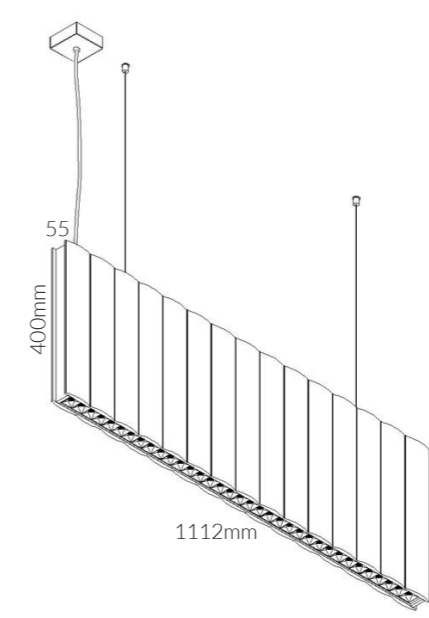

Product Options:

CCT: 3000K - 6000K
Finish: Yellow, Red, Green, Orange
Control: Switchable / DALI / 1-10V / 0-10V / TRIAC

	SKU	W	CCT	LM	mA	Beam	Size(mm)	Finish
Flauta	17121	30W	3000K	3,150lm	600mA	60°	L: 1100	Grey
	17599	30W	3000K	3,150lm	600mA	60°	L: 1100	Blue

AC220-240V IP 20 CRI>80 PF>0.9