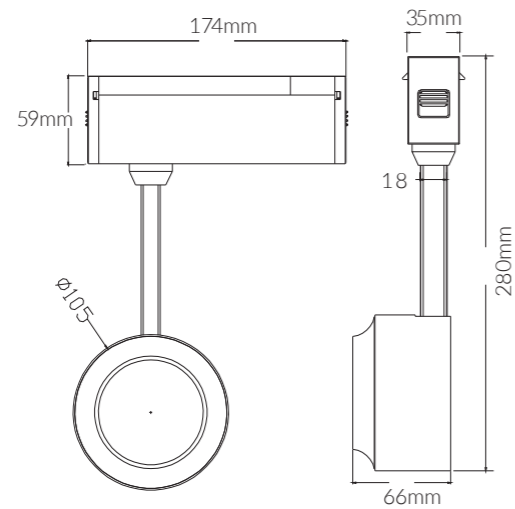

ORZA

24V MAGNETIC TRACK