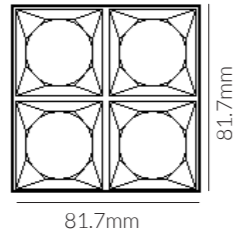

SKU	W	CCT	LM	mA	Beam	Size(mm)	Cut(mm)
Ellie	(TRIAC Dimming) 17967	15W	3000K	1,200lm	350mA	40°	81.7x80	-
	(TRIAC Dimming) 17990	25W	3000K	2,000lm	350mA	50°	119.6x90x119.6	-
	(TRIAC Dimming) 18170	25W	4000K	2,125lm	350mA	40°	119.6x90x119.6	-
	(TRIAC Dimming) 17968	40W	3000K	3,200lm	350mA	40°	119.6x90x119.6	-

AC220-240V IP 44 CRI>90 PF>0.9

81.7mm

Total Height: 80mm