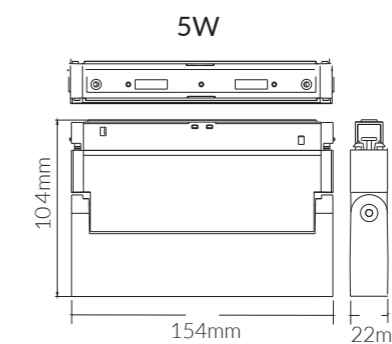

VINO

48V MAGNETIC TRACK

SYV | MagneticTrack Lights

Product Specifications:

Lamp Type: OSRAM LED
Operating Temp.: -20°C ~ +50°C
Material: High-grade Aluminium
Finish: Black
Lifespan: 60,000 Hours
Warranty: 6 Years
Applications: Commercial, Retail, Residential, Hospitality

17920

17921

17924

Product Options:

Wattage: 7W / 22W / 30W
CCT: 2700K-6000K
Finish: Sandy White
Control: Switchable/TRIAC/0-10V/Wi-Fi/Bluetooth

	SKU	W	CCT	LM	mA	Beam	Size(mm)	Cut(mm)
Vino	17920	15W	3000K	1050lm	310mA	110°	Ø574x22x43	-
	(Gimbal Linear)17924	5W	3000K	300lm	100mA	110°	Ø154x22x104	-
	(Right Angle Linear)17921	15W	3000K	1050lm	310mA	110°	Ø308x22x43	-

DC48V IP 20 110° CRI>90 PF>0.9

SDCM <3 Class III UGR<19 CE