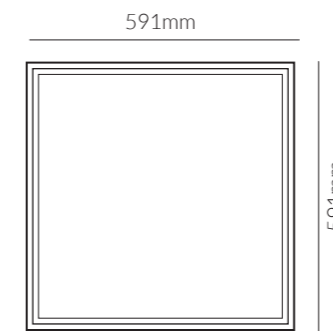

Product Options:

Wattage: 26W / 30W / 36W
Installation: Surface Mount / Suspended
Control: Switchable/TRIAC/0-10V/1-10V
Optional: Emergency Backup Kit

	SKU	W	CCT	LM	mA	Beam	Size(mm)	Cut(mm)
Rio - DALI	17822	40W	4000K	4000lm	1000mA	120°	Ø591x591	Ø575x575

AC220-240V IP44 CRI>90

Cutout: 575x575mm