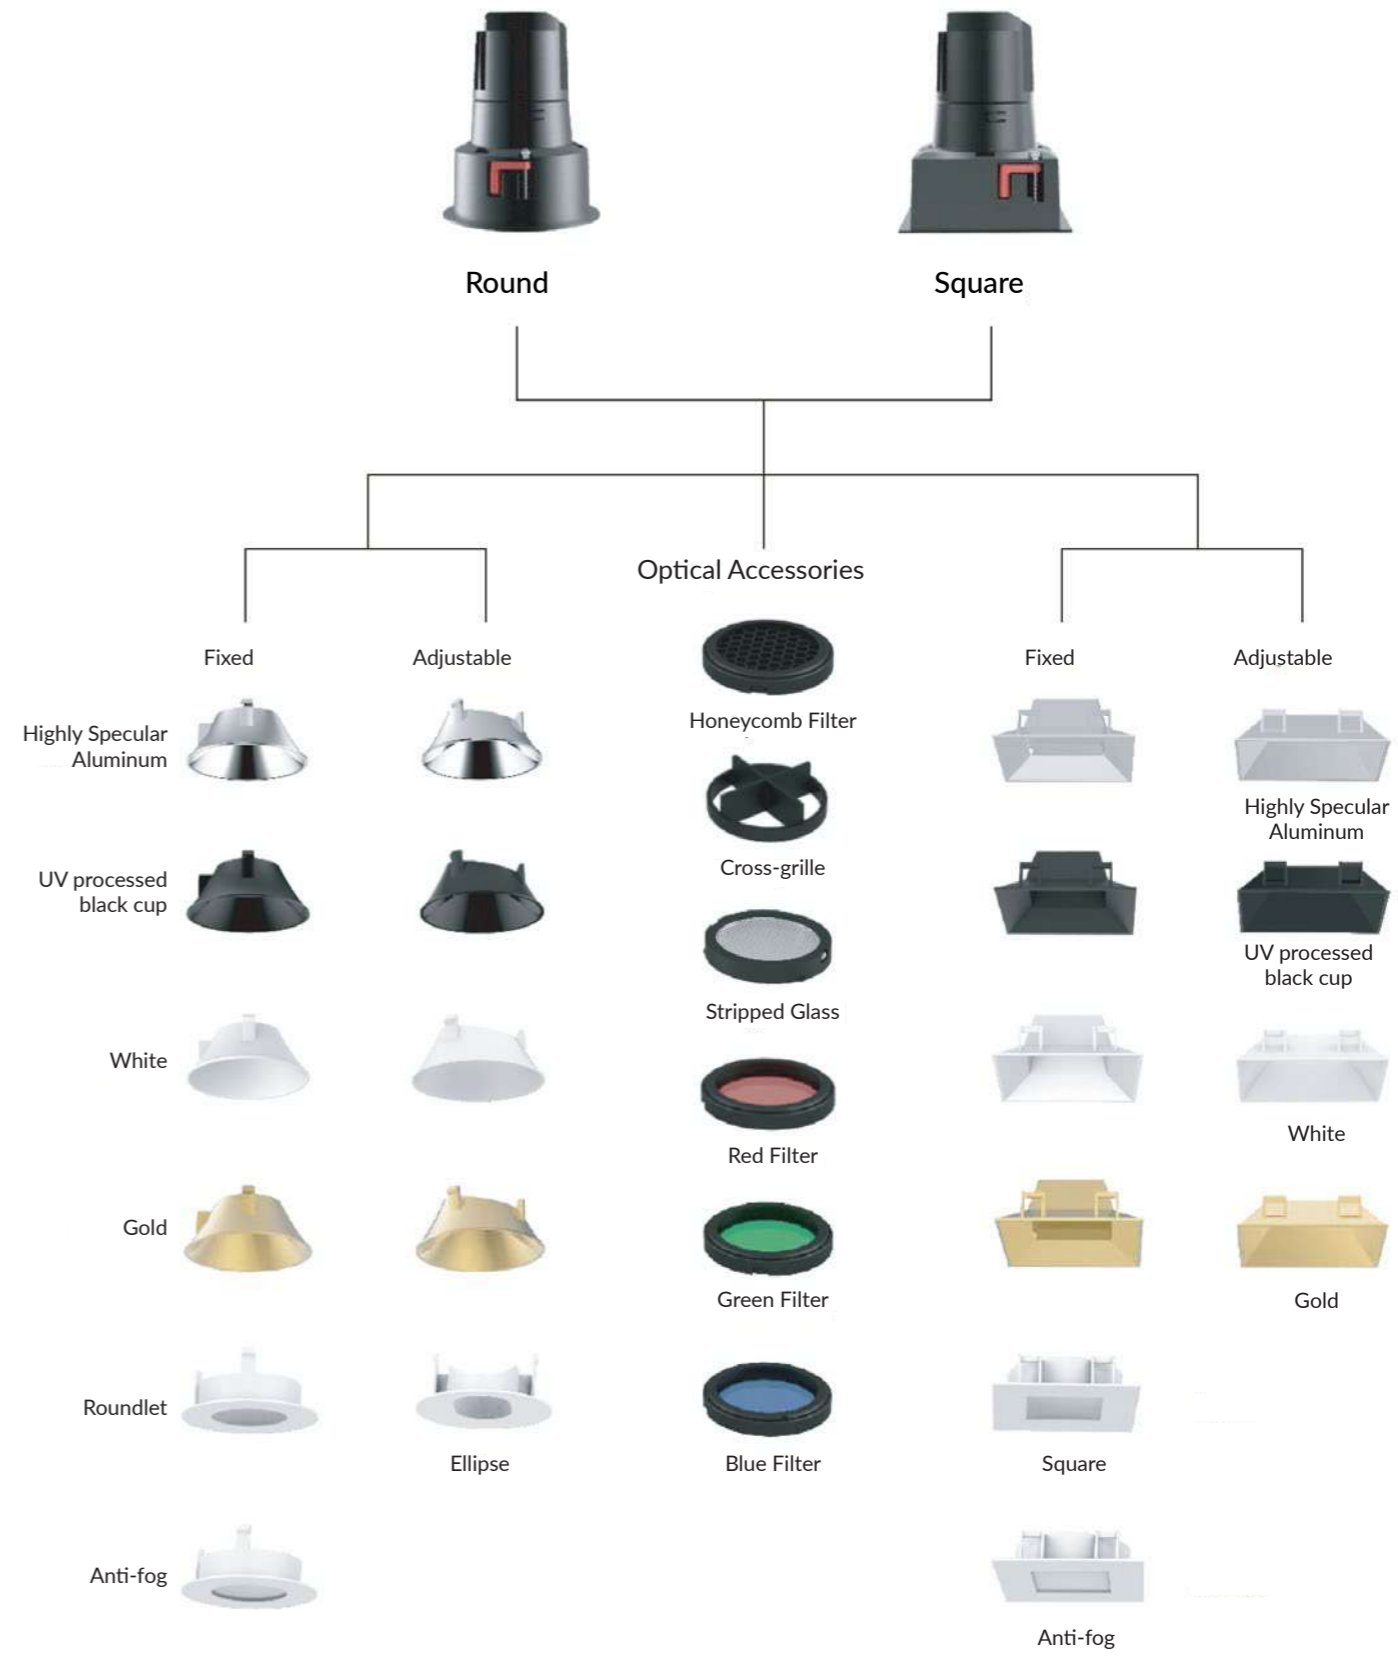

AC220-240V IP 44  CRI>90 PF>0.5

8W / 12W

Cutout: 75mm

Six kinds of optical accessories, seven kinds of face ring accessories, more than a hundred different collocation, to achieve the precise control of beam angle and spot effect, giving the space more vivid emotion.

# Optional Accessories for Varo Spotlight

**Product Specifications:**

Lamp Type: LUMINUS LED  
 Operating Temp.: -20°C ~ +40°C  
 Material: Die Cast Aluminum  
 Finish: White+Iron Grey  
 Lifespan: 60,000 Hours  
 Warranty: 6 Years  
 Applications: Commercial, Retail, Residential, Hospitality