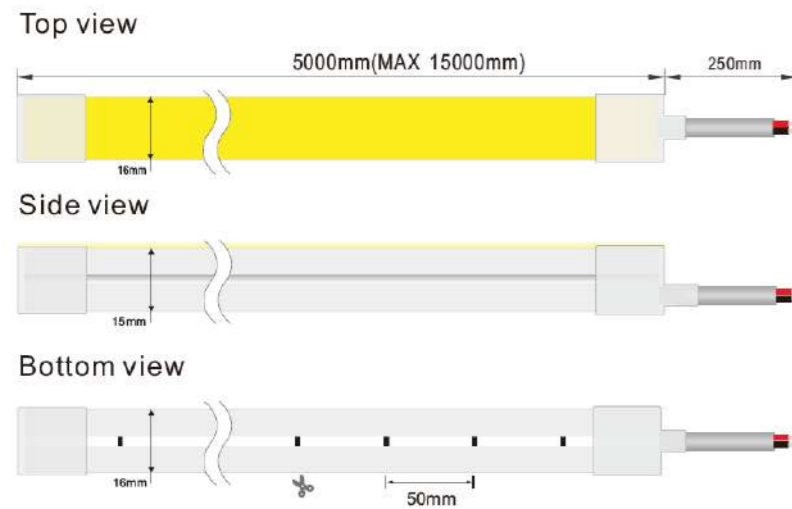

Product Specifications:

Lamp Type: Lumileds
Operating Temp.: -25°C ~ +50°C
Material: Silicone Body
Lifespan: 50,000 Hours
Warranty: 5 Years
Applications: Residential, Commercial, Hospitality etc.

Product Options:

WATTAGE: 5W/15W
CCT: 4000K, 6000K, RGBW
Control: TRIAC/1-10V/DALI

	SKU	W	CCT	LM	mA	Beam	Size(mm)	Cut(mm)
Oria (DC24V)	19967	9W/mtr	3000K	540lm/M	-	120°	18mtr Roll 16x15mm	-
	19966	9W/mtr	4000K	585lm/M	-	120°	18mtr Roll 16x15mm	-

DC24V IP 67 CRI>90 PF>0.9

Product Specifications:

Lamp Type: 2835 LED
Operating Temp.: -20°C ~ +50°C
Material: Tape + Silicon gel casing
Lifespan: 50,000 Hours
Warranty: 5 Years
Applications: Residential, Commercial, Hospitality etc.

Product Options:

CCT: 2700K-6000K
Control: TRIAC/1-10V/DALI

	SKU	W	CCT	LM	mA	Beam	Size(mm)	Cut(mm)
Vicar (DC24V)	19973	16W/mtr	3000K	960lm/M	-	30°	5mtr Roll 16x16mm	-
	19974	16W/mtr	4000K	1040lm/M	-	30°	5mtr Roll 16x16mm	-

DC24V IP 65 CRI>90 PF>0.9