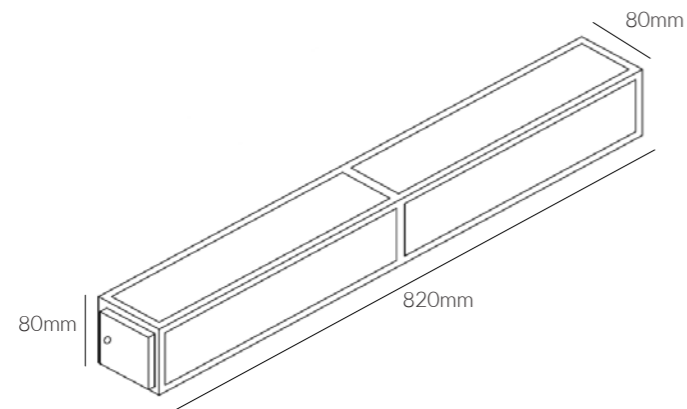

Product Specifications:

Lamp Type: EPISTAR LED
Operating Temp.: -20°C ~ +40°C
Material: Iron + Stainless steel
Finish: Chrome
Lifespan: 30,000 Hrs
Warranty: 3 Years
Applications: Commercial, Retail, Residential, Hospitality

	SKU	W	CCT	LM	mA	Beam	Size(mm)	Cut(mm)
Mato	19990	18W	3000K/4000K/ 6000K	65-75lm/W	-	-	820x 80 x 80	-

AC220-240V IP44 CRI>80 PF>0.9

MATO
CCT CHANGEABLE