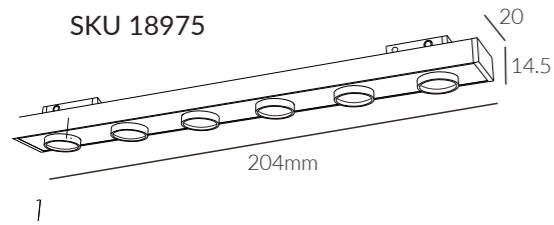

SKU	W	CCT	LM	mA	Beam	Size(mm)	Cut(mm)
Polo	18975	6W	3000K	420lm	250mA	30°	204 x 20 x 14.5	-
	18976	18W	3000K	1260lm	750mA	30°	604 x 20 x 14.5	-
	18980	6W	3000K	420lm	250mA	30°	204 x 46 x 14.5	-
	18981	18W	3000K	1260lm	250mA	30°	604 x 46 x 14.5	-

DC24V IP 20 CRI>90 PF>0.9 SDCM <3 Class III UGR<13 CE