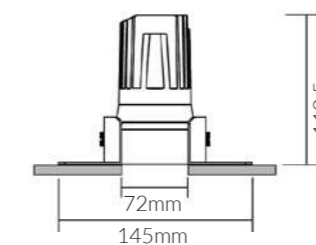

Optional Accessories:

Cutout: 70mm