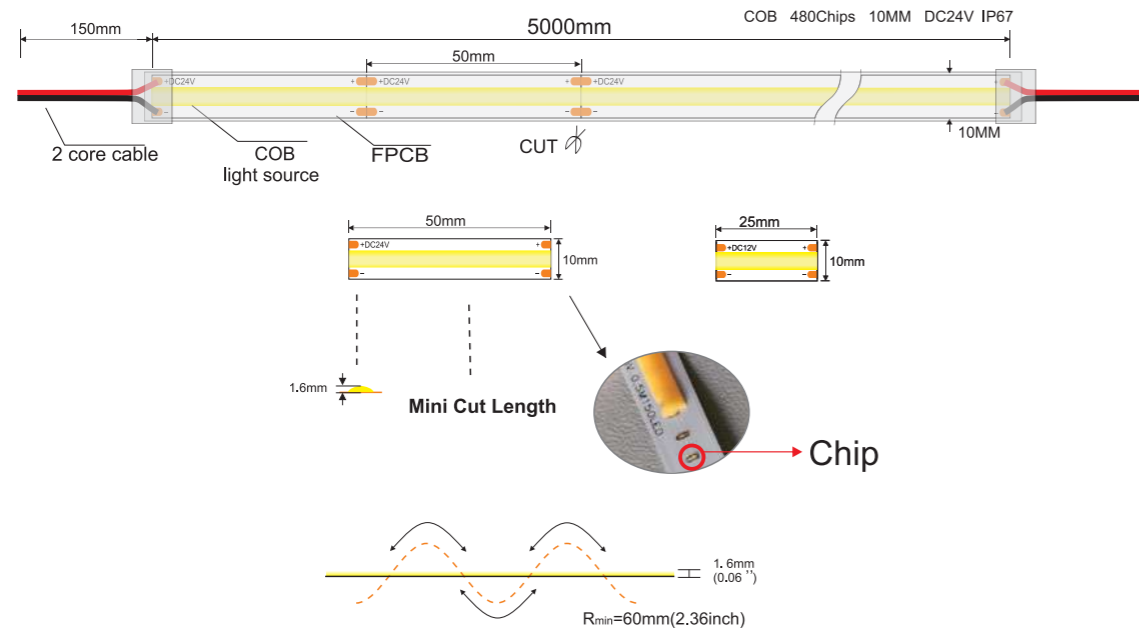

Product Options:

Wattage: 5W / 10W / 15W
CCT: 2700K-6000K
Voltage: DC12V
Control: Switchable/TRIAC/1-10V/DALI/DMX

	SKU	W	CCT	LM	mA	Beam	Size(mm)	Cut(mm)
Cira Max	19454	9W/mtr	3000K	900lm/M	-	180°	5mtr Roll W: 10mm	-
	19455	9W/mtr	4000K	900lm/M	-	180°	5mtr Roll W: 10mm	-
	(IP67) 19788	9W/mtr	3000K	945lm/M	-	180°	5mtr Roll W: 10mm	-

DC24V IP 20/67 CRI>90 PF>0.9