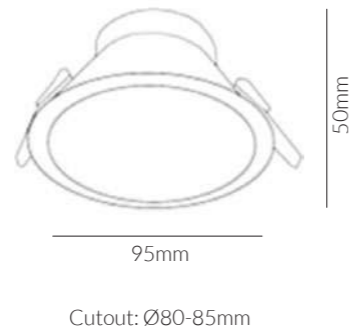

**Product Specifications:**

Lamp Type: GU10  
 Material: Die Cast Aluminum  
 Finish: White  
 Warranty: 3 Years  
 Applications: Commercial, Retail, Residential, Hospitality

	SKU	W	CCT	LM	mA	Beam	Size(mm)	Cut(mm)
Cinta	16992	-	-	-	-	-	Ø82x40	Ø70-75