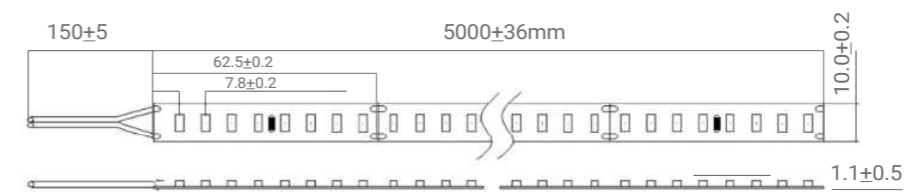

Product Options:

Wattage: 4W/8W/16W/19W
CCT: 2700K-6000K
Voltage: DC12V
Control: TRIAC/1-10V/DALI

	SKU	W	CCT	LM	mA	Beam	Size(mm)	Cut(mm)
Veta	15212	22W/mtr	3000K	3000lm/M	60mA	120°	5mtr Roll	-

DC24V IP 20 CRI>80 PF>0.9