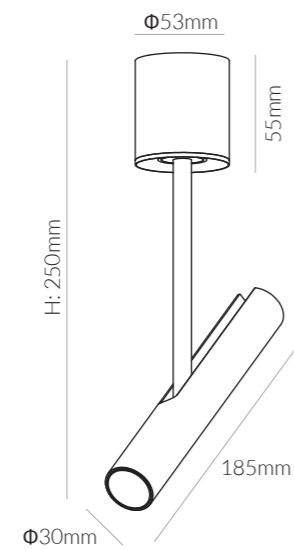

TRENTO
SURFACE MOUNTED