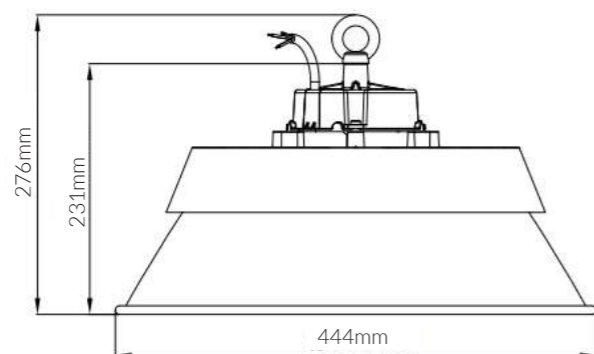

Optional

ESLA
WATTAGE & CCT CHANGEABLE