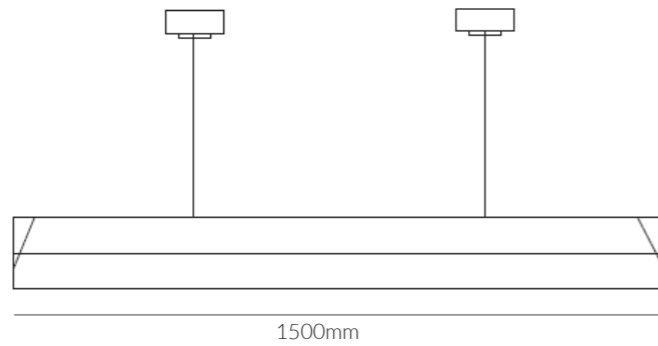

Product Options:

Wattage: 40W / 45W / 55W / 60W / 65W / 70W
CCT: 3000K - 6000K
Beam Angle: 30°/60°/90°/120°/Symmetric/Double Symmetric
Control: Switchable / DALI / 1-10V / 0-10V / TRIAC
Wire: 5 / 8 / 12 wires trunking rail
Optional: Daylight sensor, motion sensor

	SKU	W	CCT	LM	mA	Beam	Size(mm)	Finish
Frente	15150	35W	4000K	5,600lm	430mA	60°	L: 1500	Black
	15160	50W	6000K	8,000lm	620mA	90°	L: 1500	Grey

AC220-240V IP 20 CRI>80 PF>0.9