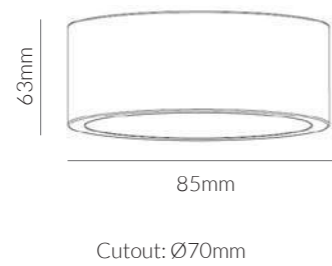

IRA

RECESSED / SURFACE MOUNTED

Product Options:

CCT: 3000K - 6000K
Beam Angle: 24°
Mounting Option: Surface Mounted
Control: Switchable / DALI / 1-10V / 0-10V

	SKU	W	CCT	LM	mA	Beam	Size(mm)	Cut(mm)
Ira (R)	(TRAIC) 18008	10W	3000K	950lm	250mA	38°	Ø85x63	Ø70
	(TRAIC) 18009	10W	3000K	950lm	250mA	38°	Ø85x63	Ø70
Ira (S)	(TRAIC) 18010	10W	3000K	950lm	250mA	38°	Ø85x63	Ø70
	(TRAIC) 18011	10W	3000K	950lm	250mA	38°	Ø85x63	Ø70

AC220-240V IP44 CRI>90 PF>0.9

SDCM <3 Class II UGR<19 Flicker Free CE