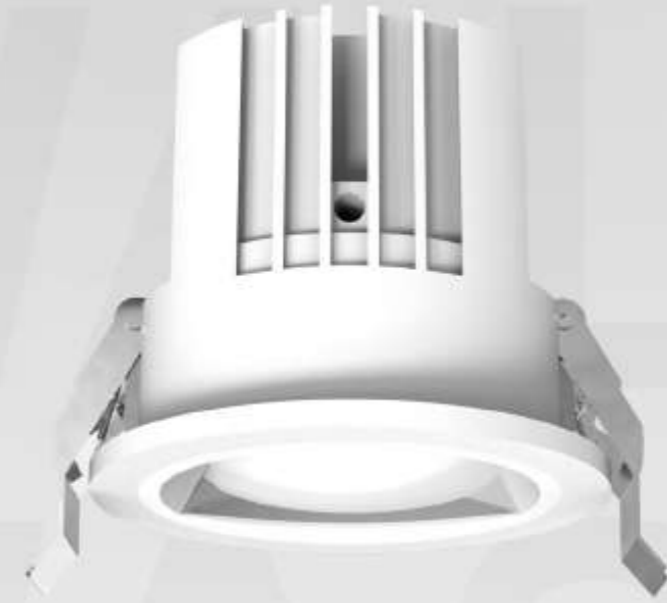

Product Specifications:

Lamp Type: CITIZEN LED
Driver: LIFUD
Operating Temp.: -20°C ~ +40°C
Material: Die Cast Aluminum
Finish: White
Lifespan: 60,000 Hours
Warranty: 6 Years
Applications: Commercial, Retail, Residential, Hospitality

Product Options:

Wattage: 20W / 25W
CCT: 3000K - 6000K
Control: Switchable / DALI / 1-10V / 0-10V

	SKU	W	CCT	LM	mA	Beam	Size(mm)	Cut(mm)
Lava X	17961	15W	3000K	1,275lm	350mA	36°	Ø84x71	Ø75

AC220-240V IP44 CRI>90 PF>0.5

LAVA X