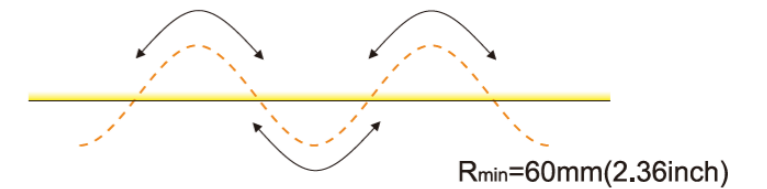

Product Options:

CCT: 2700K-6000K
Control: TRIAC/1-10V/DALI

	SKU	W	CCT	LM	mA	Beam	Size(mm)	Cut(mm)
Campos (FREE CUT)	19963	15W/mtr	4000K	1500lm	-	180°	15mtr Roll W: 10mm	-

DC24V IP 20 CRI>90 PF>0.9