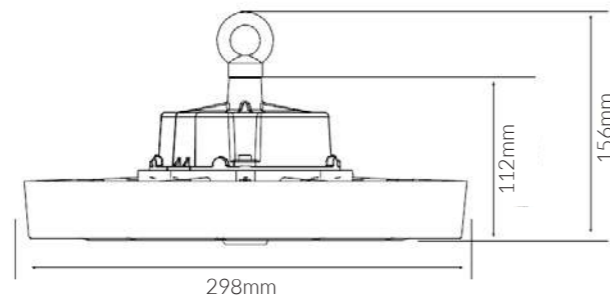

Product Specifications:

Lamp Type: Lumileds LED
Driver: PHILIPS
Operating Temp.: -40°C ~ +50°C
Material: Aluminum Alloy+PC
Finish: Black
Lifespan: 70,000 Hours
Warranty: 7 Years
Applications: Warehouse, Industrial, Hypermarket, Supermarket, etc.

Product Options:

Wattage: 100W/200W/240W
CCT: 3000K, 4000K
Beam Angle: 60°/120°
Mounting: Ceiling Mounted
Accessories: PC /Aluminum reflector, Safety rope, Adjustable brackets, Hanging Hook

	SKU	W	CCT	LM	Surge	Beam	Size(mm)	Finish
Esla	19857	150W	6000K	25,500 lm	6KV	90°	Ø298x156	Black

AC220-240V IP65 CRI>70 PF>0.9

Optional

Product Specifications:

Lamp Type: PHILIPS LED
Operating Temp.: -40°C ~ +50°C
Material: Aluminum Alloy+Tempered Glass
Finish: Black
Lifespan: 70,000 Hours
Warranty: 7 Years
Applications: Warehouse, Industrial, Hypermarket, Supermarket, etc.

Product Options:

Wattage: 100W/150W/240W
CCT: 3000K, 4000K
Control: Switchable / DALI / 1-10V / 0-10V / TRIAC
Optional: 12V Plug-and-Play PIR or Microwave, motion sensor, Emergency Kit,
Installation: Hook / Suspension / Pole

	SKU	W	CCT	LM	Surge	Beam	Size(mm)	Finish
Trejo	19264	200W	6000K	40,800lm	10KV	110°	Ø320x188	Black

AC220-240V IP65 CRI>80 PF>0.9

Optional