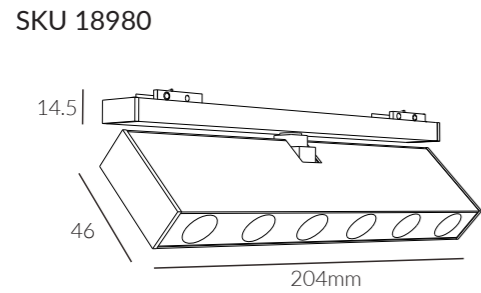

SKU	W	CCT	LM	mA	Beam	Size(mm)	Cut(mm)
Polo	18975	6W	3000K	420lm	250mA	30°	204 x 20 x 14.5	-
	18976	18W	3000K	1260lm	750mA	30°	604 x 20 x 14.5	-
	18980	6W	3000K	420lm	250mA	30°	204 x 46 x 14.5	-
	18981	18W	3000K	1260lm	250mA	30°	604 x 46 x 14.5	-

DC24V IP 20 CRI>90 PF>0.9 SDCM <3 Class III UGR<13 CE