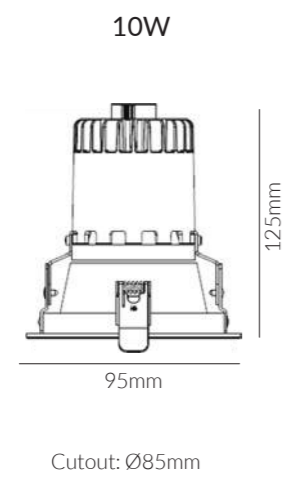

Product Options:

Wattage: 25W / 40W
CCT: 3000K - 6000K
Beam Angle: 15°/36°
Reflector: Black / Gold
Control: Switchable / DALI / 1-10V / 0-10V / TRIAC

	SKU	W	CCT	LM	mA	Beam	Size(mm)	Cut(mm)
Gutlof	14363	10W	3000K	800lm	250mA	24°	Ø95x125	Ø85
	15159	15W	3000K	1,050lm	350mA	60°	Ø130x142	Ø120

AC220-240V IP44 CRI>90 PF>0.9