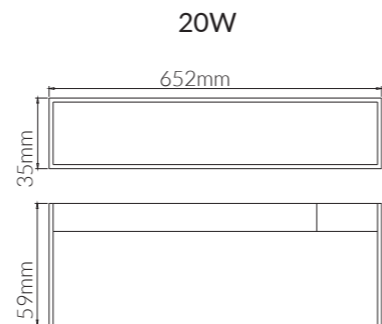

Safety buckle, double insurance