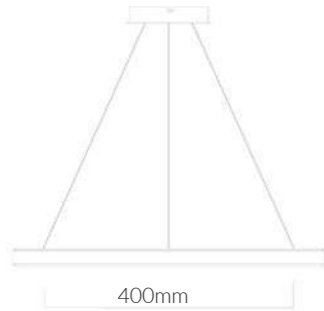

SKU	W	CCT	LM	mA	Beam	Size(mm)	Finish
Lira	16572	40W	3000K	2,800lm	-	-	Ø800	Matt White
	15653	40W	4000K	3,000lm	-	-	Ø800	Matt White
	(UP & DOWN)17448	40W	3000K	2,800lm	-	-	Ø400	Matt White
	(UP & DOWN)17440	80W	3000K	6,000lm	-	-	Ø800	Matt White
	(UP & DOWN)15654	80W	4000K	6,000lm	-	-	Ø800	Matt White
	(UP & DOWN)17441	100W	3000K	7,500lm	-	-	Ø1200	Matt White

AC220-240V IP 20 CRI>80 PF>0.9