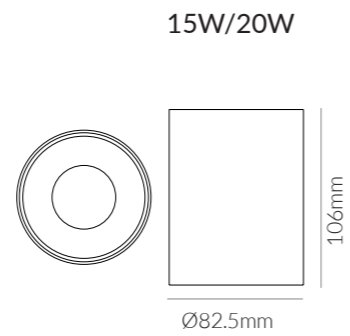

Product Specifications:

Lamp Type: CREE LED
Operating Temp.: -20°C ~ +40°C
Material: Aluminium + Reflector
Finish: Matte Black
Reflector: Chrome
Lifespan: 60,000 Hours
Warranty: 6 Years
Applications: Commercial, Retail, Residential, Hospitality

Product Options:

Wattage: 25W / 30W
CCT: 3000K - 6000K
Beam Angle: 15°/30°
Finish: Matte White
Control: Switchable / DALI / 1-10V / 0-10V / TRIAC

	SKU	W	CCT	LM	mA	Beam	Size(mm)	Cut(mm)
Cara	17659	10W	3000K	600lm	250mA	45°	Ø82.5x106	-
	(TRIAC Dimming) 16806	20W	3000K	1,600lm	350mA	45°	Ø115x120.5	-

AC220-240V IP44 CRI>90 PF>0.9

Product Specifications:

Lamp Type: BRIDGELUX LED
Operating Temp.: -20°C ~ +40°C
Material: Die Cast Aluminum+PC
Finish: White+Inner Black & Black
Lifespan: 60,000 Hours
Warranty: 6 Years
Applications: Commercial, Retail, Residential, Hospitality

Product Options:

Beam Angle: 36°
Control: Switchable / DALI / 1-10V / 0-10V / TRIAC

	SKU	W	CCT	LM	mA	Beam	Size(mm)	Finish
Amara	18913	10W	3000K/4000K/6000K	70-80lm/W	300mA	60°	80x85	White+Inner Black
	18914	20W	3000K/4000K/6000K	70-80lm/W	300mA	60°	125x105	White+Inner Black
	19985	10W	3000K/4000K/6000K	70-80lm/W	350mA	60°	80x85	Black
	19986	20W	3000K/4000K/6000K	70-80lm/W	300mA	60°	125x105	Black

AC220-240V IP44 CRI>90 PF>0.5