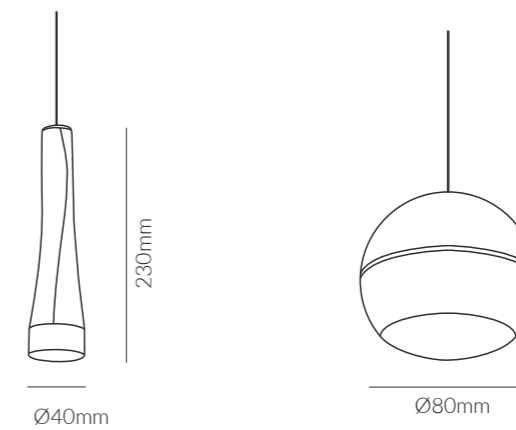

SYV | MagneticTrack Lights

Product Specifications:

Lamp Type: BRIDGELUX LED
Operating Temp.: -20°C ~ +45°C
Material: Die cast aluminum
Finish: Black
Lifespan: 60,000 Hours
Warranty: 6 Years
Applications: Commercial, Retail, Residential, Hospitality

Product Options:

CCT: 4000K-6000K
Finish: Gold
Control: Switchable/TRIAC/0-10V/Wi-Fi/Bluetooth

	SKU	W	CCT	LM	mA	Beam	Size(mm)	Cut(mm)
Alicia	18987	7W	3000K	490lm	290mA	36°	Ø40x230	-
Justina	18986	7W	3000K	490lm	290mA	-	Ø80	-

DC24V IP 20 CRI>90 PF>0.9

SDCM <3 Class III UGR<13 CE