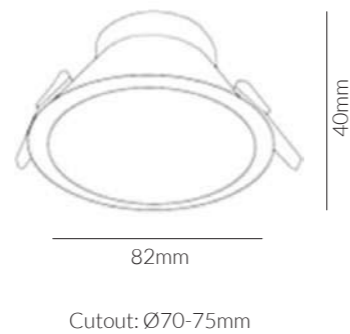

**Product Specifications:**

Lamp Type: GU10  
 Material: Die Cast Aluminum  
 Finish: White  
 Warranty: 3 Years  
 Applications: Commercial, Retail, Residential, Hospitality

	SKU	W	CCT	LM	mA	Beam	Size(mm)	Cut(mm)
Cinta	16992	-	-	-	-	-	Ø82x40	Ø70-75