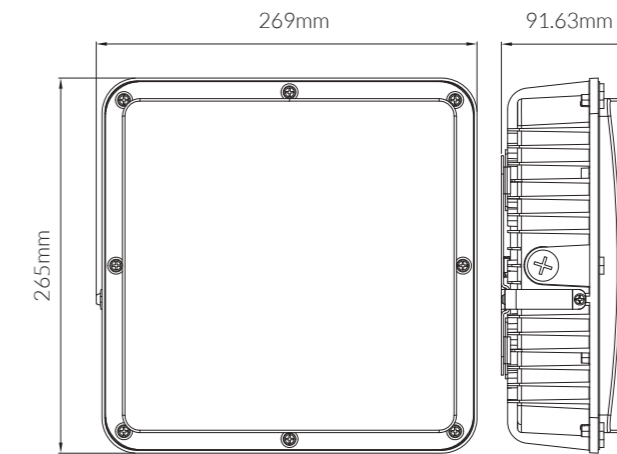

Product Options:

Wattage: 40/35/30/25W
Finish: Bronze/White Customized (Optional)
Control: Switchable, TRIAC, 1-10V, DALI, 0-10V
Optional: Microwave sensor, photocell sensor / Emergency battery backup

	SKU	W	CCT	LM	Beam	Size(mm)	Cut(mm)
Noche	19166	75/60/50/ 40W (Tunable)	3000K/4000K/ 5000K (Tunable)	130lm/W	135°	269x265x91.6	-

AC220-240V IP65 135° CRI>80 PF>0.5 0-10V SDCM <3 Class II IK08 CE