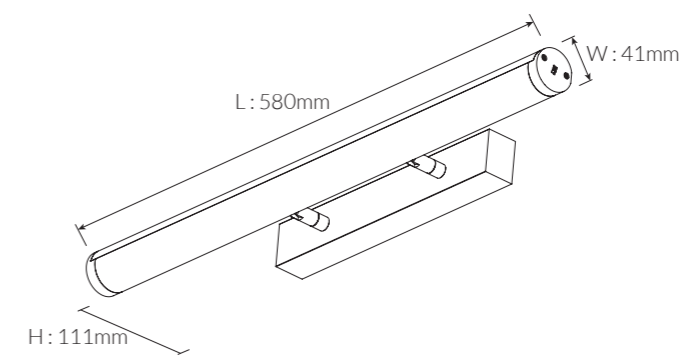

SKU	W	CCT	LM	Beam	Size(mm)	Finish
Erin	17981	10W	3000K/4000K/6000K	100-120lm/W	-	580x41x111mm	Black
	17982	10W	3000K/4000K/6000K	100-120lm/W	-	580x41x111mm	White

AC220-240V IP44 CRI>80 PF>0.9