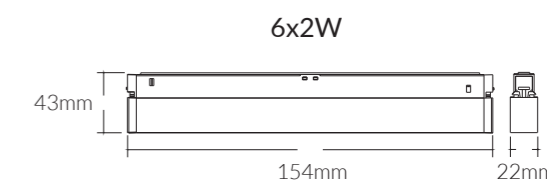

ACENTO

48V MAGNETIC TRACK