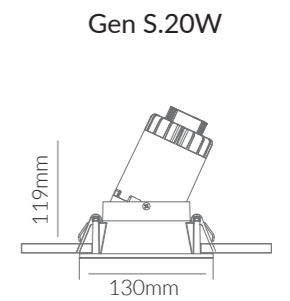

Cutout: Ø105x105mm

Product Specifications:

Lamp Type: PHILIPS LED
Driver: PHILIPS
Operating Temp.: -20°C ~ +40°C
Material: Die Cast Aluminum
Finish: White & Black
Lifespan: 60,000 Hours
Warranty: 6 Years
Applications: Commercial, Retail, Residential, Hospitality

Product Options:

Wattage: 15W
CCT: 3000K - 6000K
Beam Angle: 15°/24°/30°
Control: Switchable / DALI / 1-10V / 0-10V / TRIAC