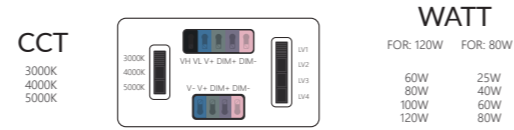

Wattage & CCT TUNABLE