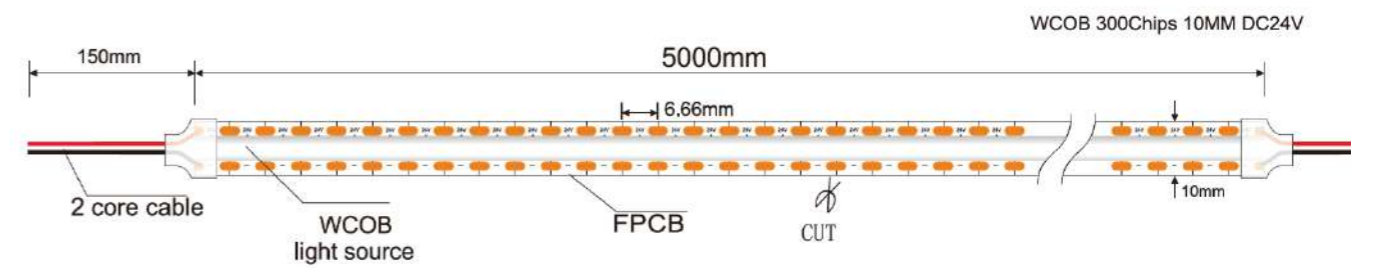

Product Options:

CCT: 2700K-6000K
Control: TRIAC/1-10V/DALI

	SKU	W	CCT	LM	mA	Beam	Size(mm)	Cut(mm)
Campos (FREE CUT)	19963	15W/mtr	4000K	1500lm	-	180°	15mtr Roll W: 10mm	-

DC24V IP 20 CRI>90 PF>0.9