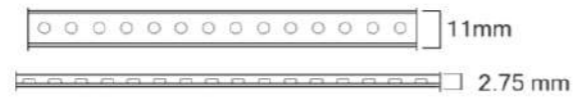

Product Options:

CCT: 3000K-6500K
Control: Switchable, TRIAC, 1-10V, Dali, 0-10V

	SKU	W	CCT	LM	mA	Beam	Size(mm)	Cut(mm)
RGB	12733	14.4W/mtr	RGB	400lm/M	-	120°	5mtr Roll	-

DC12V IP65 CRI>80 PF>0.9

14.4W/mtr

5mtr/Roll
Cutting point: 50mm