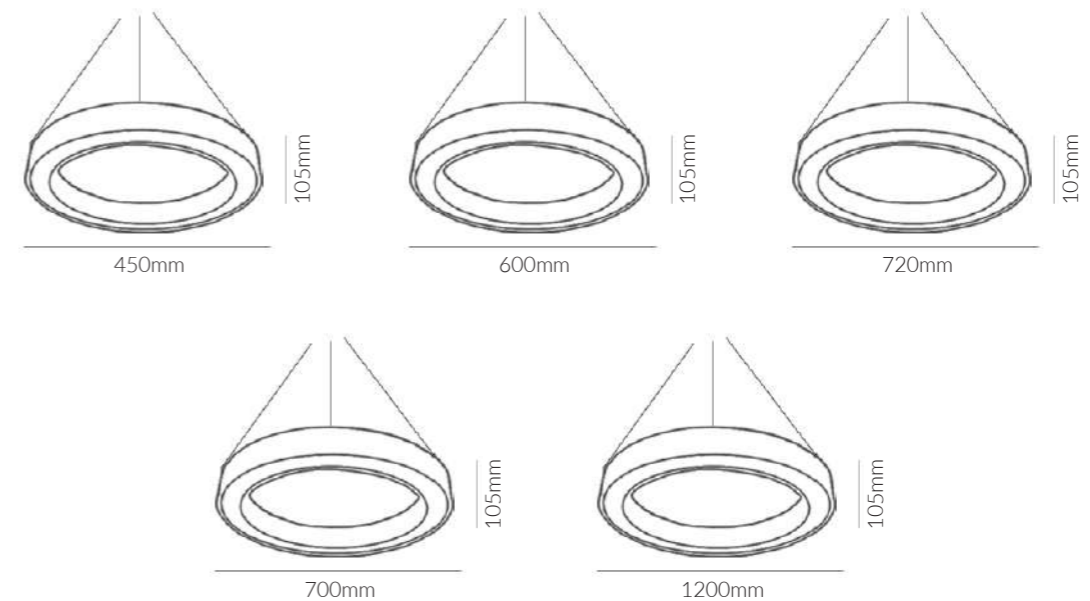

Product Options:

CCT: 3000K - 6000K
Finish: Matt Black
Control: Switchable / DALI / 1-10V / 0-10V / TRIAC
Installation: Surface Mounted

	SKU	W	CCT	LM	mA	Beam	Size(mm)	Finish
Liyamada	15624	30W	4000K	3,150lm	750mA	120°	D: 450	Matt White
	15625	45W	4000K	4,725lm	1125mA	120°	D: 600	Matt White
	14826	60W	4000K	6,300lm	1500mA	120°	D: 720	Matt White
	15626	72W	4000K	7,560lm	1875mA	120°	D: 700	Matt White
	15627	90W	4000K	9,450lm	2250mA	120°	D: 1200	Matt White

AC220-240V IP 42 CRI>80 PF>0.9