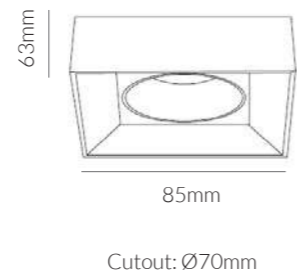

IRA

RECESSED / SURFACE MOUNTED

Product Options:

CCT: 3000K - 6000K
Beam Angle: 24°
Mounting Option: Surface Mounted
Control: Switchable / DALI / 1-10V / 0-10V

	SKU	W	CCT	LM	mA	Beam	Size(mm)	Cut(mm)
Ira (R)	(TRAIC) 18008	10W	3000K	950lm	250mA	38°	Ø85x63	Ø70
	(TRAIC) 18009	10W	3000K	950lm	250mA	38°	Ø85x63	Ø70
Ira (S)	(TRAIC) 18010	10W	3000K	950lm	250mA	38°	Ø85x63	Ø70
	(TRAIC) 18011	10W	3000K	950lm	250mA	38°	Ø85x63	Ø70

AC220-240V IP44 CRI>90 PF>0.9

SDCM <3 Class II UGR<19 Flicker Free CE