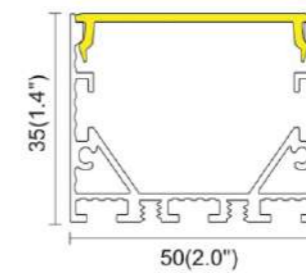

(Length can be Customizable and Configurable)