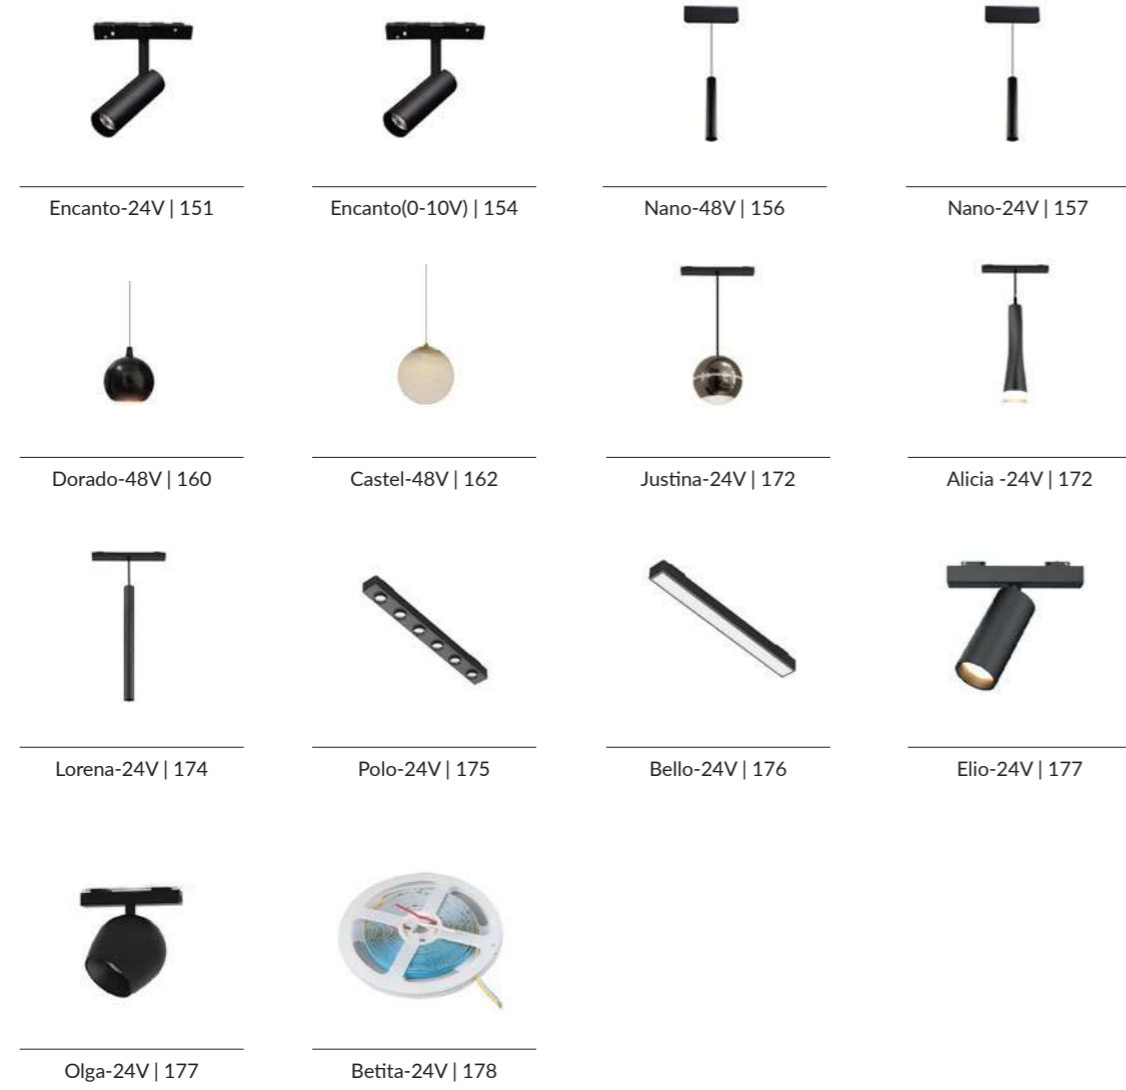

Acento(0-10V) | 146

Orza | 147

Encanto-48V | 150

Magnetic Tracklights

Panel lights

Pendant lights

Linear Extrusion

Ceiling lights