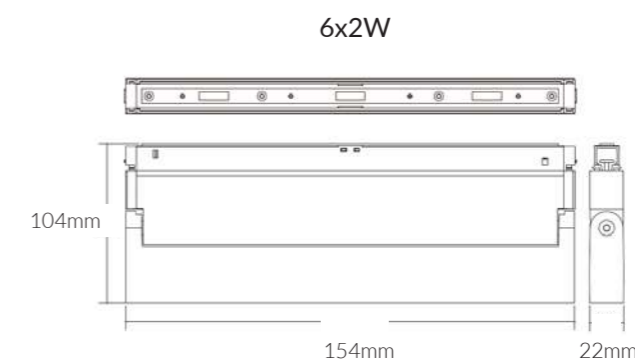

ACENTO

48V MAGNETIC TRACK