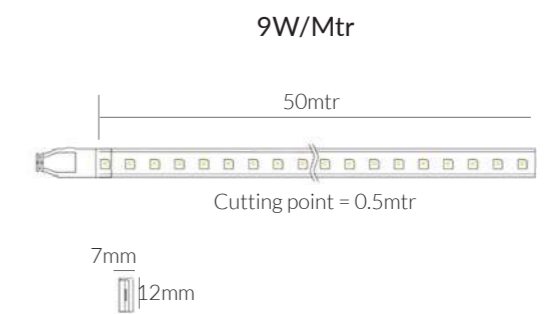

FAKTOR
AC220V

SYV | Strip Lights

Product Specifications:

Lamp Type: 2835 LED
Operating Temp.: -20°C ~ +40°C
Material: Polished white PVC coating with copper wire double line
Finish: Clear
Lifespan: 50,000 Hours
Warranty: 5 Years
Applications: Residential, Commercial, Hospitality etc.

Product Options:

CCT: 2700K-6000K, RGB
Control: TRIAC/1-10V/DALI

	SKU	W	CCT	LM	mA	Beam	Size(mm)	Cut(mm)
Faktor Pro	15698	10W/mtr	6000K	800lm/M	45.5mA	120°	50mtr Roll 18x8	-
	15531	10W/mtr	3000K	700lm/M	45.5mA	120°	50mtr Roll 18x8	-
	16498	10W/mtr	4000K	750lm/M	45.5mA	120°	50mtr Roll 18x8	-
Faktor Max	20006	9W/mtr	3000K	630lm/M	350mA	120°	50mtr Roll 12x7mm	-

AC220-240V IP 65 CRI>80 PF>0.9