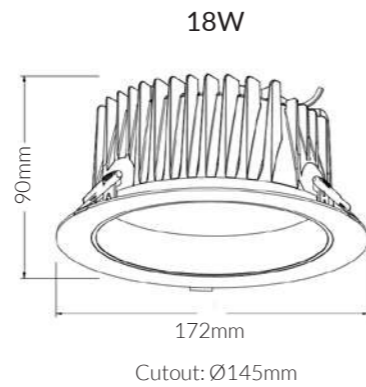

Product Specifications:

Lamp Type: CITIZEN LED
Operating Temp.: -20°C ~ +40°C
Material: Die Cast Aluminum
Finish: White
Lifespan: 60,000 Hrs
Warranty: 6 Years
Applications: Commercial, Retail, Residential, Hospitality

Product Options:

Wattage: 13W / 18W / 25W / 35W / 45W / 50W
Beam Angle: 85° / 90°
Control: Switchable/TRIAC/0-10V/DALI/1-10V

	SKU	W	CCT	LM	mA	Beam	Size(mm)	Cut(mm)
Buena	17204	10W	3000K/4000K/ 6000K	900lm/1000lm/ 1100lm	250mA	70°	Ø95x55	Ø75
	17205	18W	3000K/4000K/ 6000K	1620lm/1800lm/ 1980lm	1000mA	75°	Ø172x90	Ø145

AC220-240V IP54 CRI>90 PF>0.9

BUENA

UGR<19 ANTI-GLARE
CCT CHANGEABLE