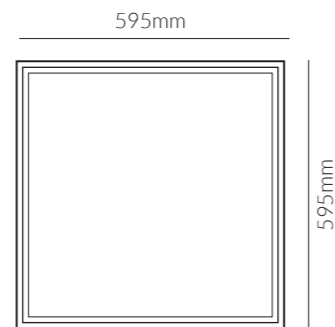

Product Options:

CCT: 3000K - 6000K
Control: Switchable/TRIAC/0-10V/DALI/1-10V
Accessories: Spring Fastener/Ceiling mounting frame/Metal suspending wire

	SKU	W	CCT	LM	mA	Beam	Size(mm)	Cut(mm)
Erlich	16168	40W	3000K	3,400lm	176mA	120°	Ø595x595	-
	14466	40W	4000K	3,600lm	176mA	120°	Ø595x595	-
	14291	40W	6000K	4,400lm	176mA	120°	Ø1195x595	-

AC220-240V IP 44 CRI>80

SDCM <3 Class II UGR<24 CE