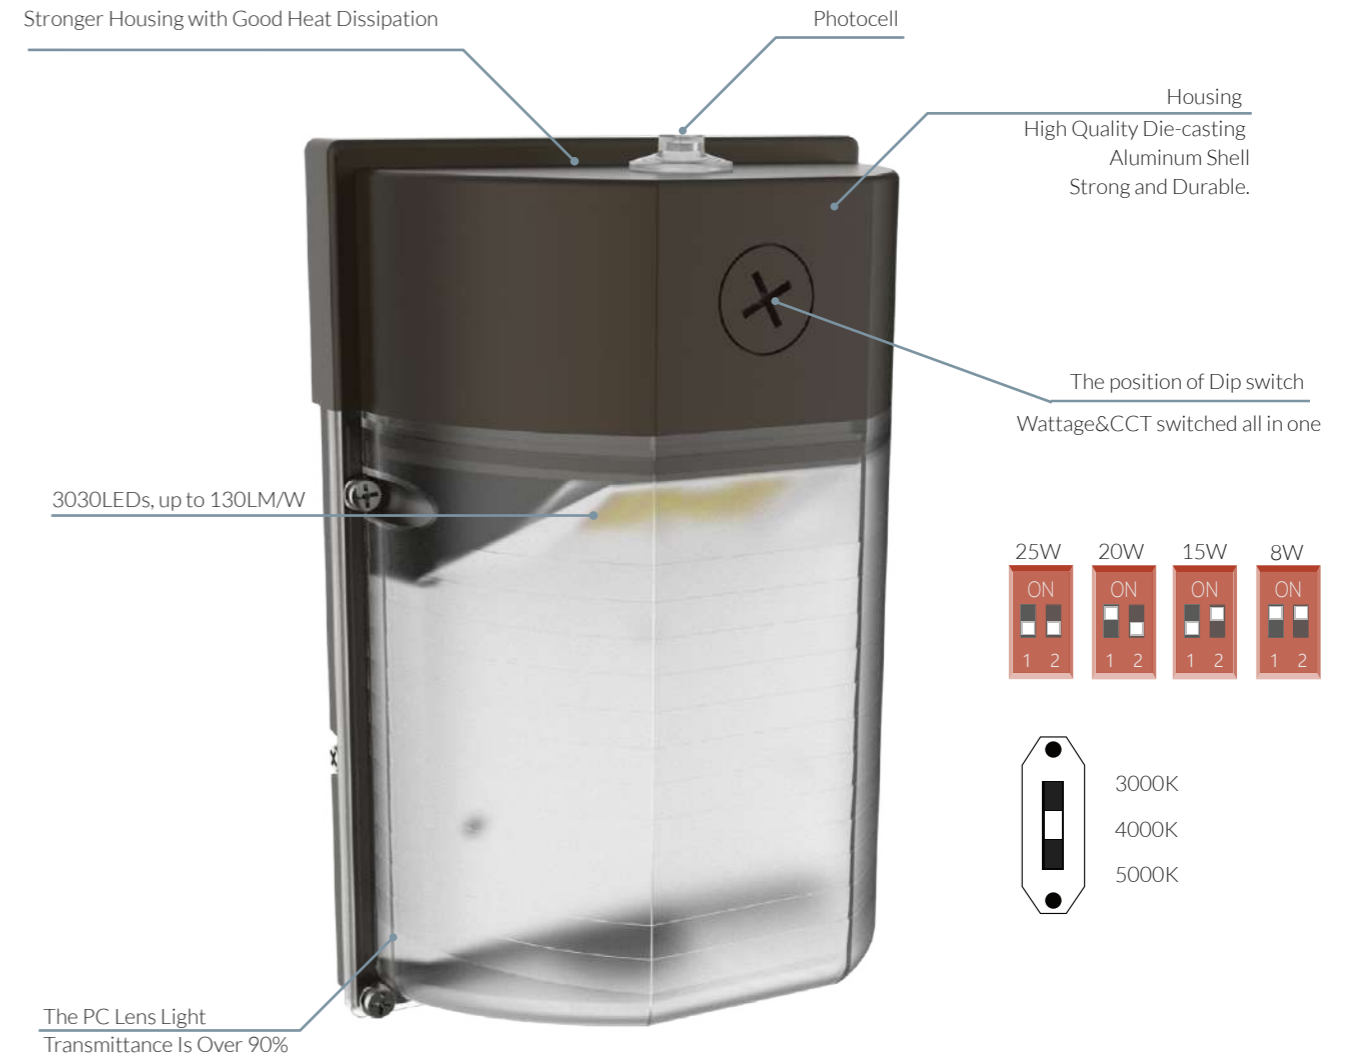

AC220-240V IP65 CRI>70 PF>0.9

SDCM <4 Class II IK08 CE

**FEATURES**

**ACCESSORIES**

**Product Specifications:**

Lamp Type: Lumileds LED  
 Operating Temp.: -40°C ~ +40°C  
 Material: Die-cast Aluminum  
 Finish: Black  
 Lifespan: 50,000 Hours(Ta=30°C@L80)  
 Warranty: 5 Years  
 Applications: Warehouse, Industrial, etc.