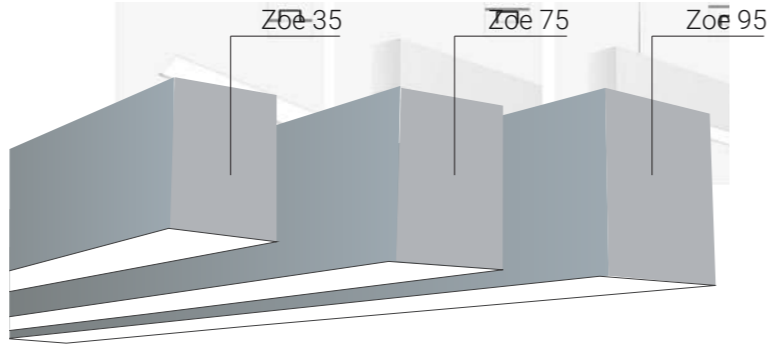

# Design the interior to suit your needs

The Zoe 35 Range now comes in **3 size alternatives** to suit all architectural spaces. High-ceilings, intricate architectural details, corridors, corners; the Zoe 35 Range can fit everywhere and be mounted to accommodate your installation needs.