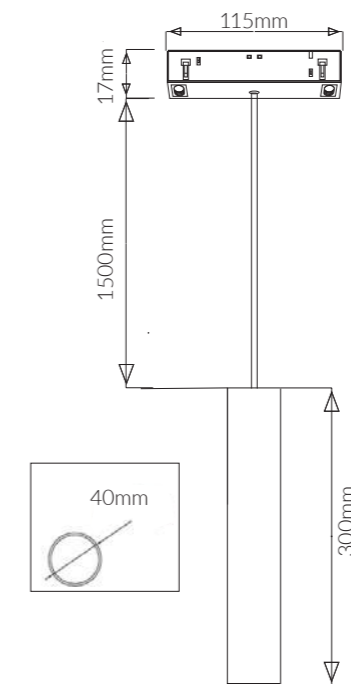

Product Options:

Wattage: 15W
CCT: 2700K-6000K
Finish: White
Control: Switchable/TRIAC/0-10V/Wi-Fi/Bluetooth

	SKU	W	CCT	LM	mA	Beam	Size(mm)	Cut(mm)
Nano	17919	8W	3000K	480lm	160mA	36°	Ø300x115x1500	-

DC48V IP 20 CRI>90 PF>0.9