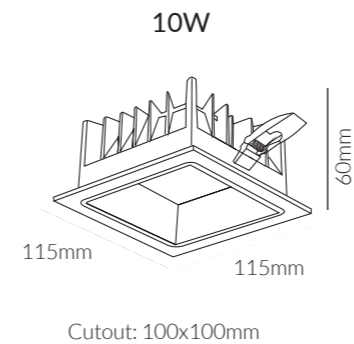

Product Options:

Wattage: 30W / 40W / 50W
CCT: 3000K - 6000K
Control: Switchable/TRIAC/0-10V/DALI/1-10V

	SKU	W	CCT	LM	mA	Beam	Size(mm)	Cut(mm)
Silva	19188	10W	3000K/4000K/6000K	85~95lm/W	250mA	60°	115x115x60	Ø100x100
	19189	20W	3000K/4000K/6000K	85~95lm/W	280mA	60°	140x140x75	Ø125x125
	19190	36W	3000K/4000K/6000K	85~95lm/W	250mA	60°	195x195x95	Ø180x180

AC220-240V IP 44 60° CRI>90 PF>0.9

SDCM <3 Class II UGR<19 CE