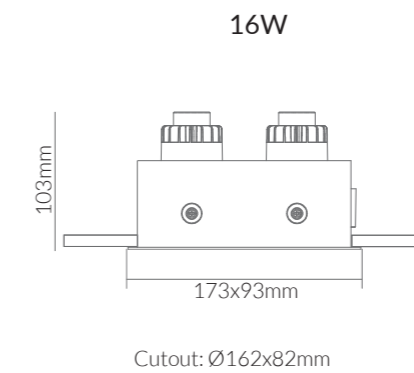

SYV | Recessed Spotlights

Product Specifications:

Lamp Type: PHILIPS LED
Operating Temp.: -20°C ~ +40°C
Material: Die Cast Aluminum
Finish: White
Lifespan: 60,000 Hours
Warranty: 6 Years
Applications: Commercial, Retail, Residential, Hospitality

Product Options:

Wattage: 7W/12W/18W
CCT: 3000K - 6000K
Beam Angle: 10°/15°/38°
Control: Switchable / DALI / 1-10V / 0-10V

	SKU	W	CCT	LM	mA	Beam	Size(mm)	Cut(mm)
Casa	14921	8W	3000K	640lm	200mA	36°	Ø93x103	Ø82x82
	14922	2x8W	3000K	1,280lm	200mA	36°	173x93x103	Ø162x82
	16877	2x8W	3000K	1,28lm	200mA	36°	173x93x103	Ø162x82
	14923	3x8W	3000K	1,920lm	200mA	36°	252x93x103	Ø242x82
	15327	3x8W	4000K	2,040lm	200mA	36°	252x93x103	Ø242x82

AC220-240V IP 44 CRI>90 PF>0.9