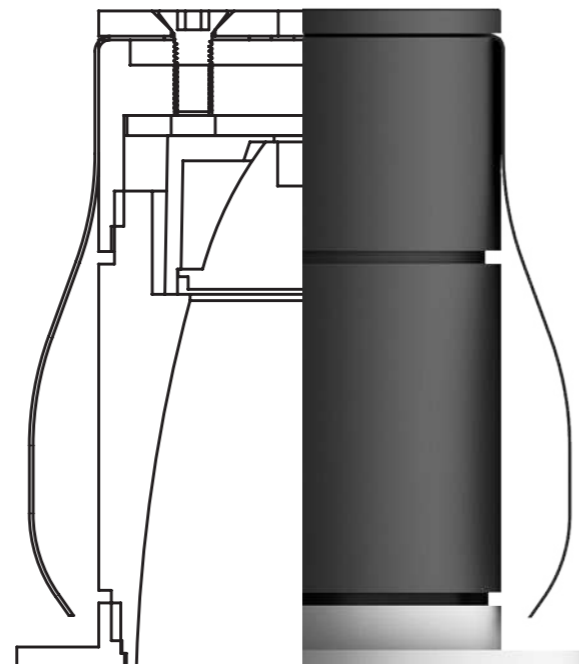

Product Specifications:

Lamp Type: OSRAM LED
Operating Temp.: -20°C ~ +40°C
Material: 6063 Aluminum & PC reflector
Finish: White Trim Black Inside
Lifespan: 60,000 Hours
Warranty: 6 Years
Applications: Commercial, Retail, Residential, Hospitality

Product Options:

Wattage: 1W / 7W
CCT: 3000K - 6000K
Beam Angle: 10°/24°
Control: Switchable / DALI / 1-10V / 0-10V

	SKU	W	CCT	LM	mA	Beam	Size(mm)	Cut(mm)
Dita	14936	3W	3000K	180lm	670mA	15°	Ø55x61	Ø45
	14937	7W	3000K	357lm	230mA	15°	Ø65x71	Ø55
	15335	7W	4000K	420lm	230mA	15°	Ø65x71	Ø55

AC220-240V IP 44 CRI>90 PF>0.9

DITA