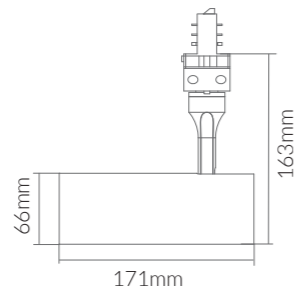

Product Options:

Wattage: 10W
CCT: 3000K - 6000K
Finish: White
Control: Switchable / DALI / 1-10V / 0-10V / TRIAC
Phase: 1 / 2 Wire

	SKU	W	CCT	LM	mA	Beam	Size(mm)	Finish
Medida	14929	15W	3000K	1,050lm	350mA	15° - 50° (Adjustable)	Ø66x171x163	Black
	15354	15W	4000K	1,125lm	350mA	15° - 50° (Adjustable)	Ø66x171x163	Black
Medida S	16323	15W	3000K	1,050lm	350mA	15° - 50° (Adjustable)	Ø66x171x163	Black

AC220-240V IP20 CRI>90 PF>0.9