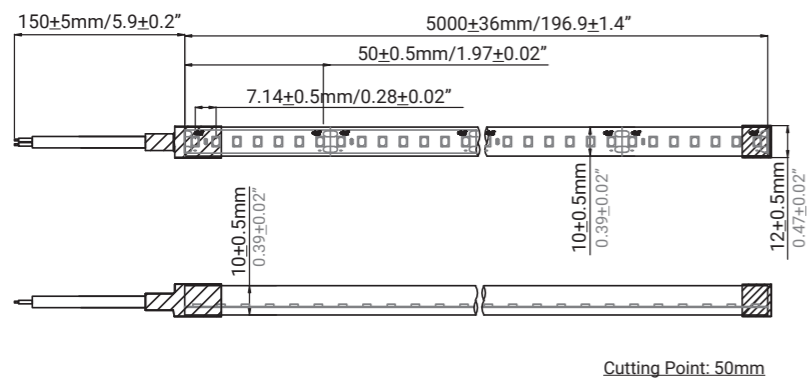

Product Specifications:

Lamp Type: SAMSUNG LED
Operating Temp.: -20°C ~ +40°C
Material: PVC Coating
Finish: White
Lifespan: 50,000 Hours
Warranty: 5 Years
Applications: Residential, Commercial, Hospitality etc.

Product Options:

CCT: 2700K-6500K
Wattage: 19.2W
Control: TRIAC/1-10V/DALI

	SKU	W	CCT	LM	mA	Beam	Size(mm)	Cut(mm)
Cielo	14741	10W/mtr	3000K	1100lm/M	-	120°	5mtr Roll	-
	15484	14.4W/mtr	3000K	1,008lm/M	40mA	120°	5mtr Roll	-
	14742	8W/mtr	3000K	880lm/M	-	120°	50mtr Roll	-

DC24V IP66 CRI>80 PF>0.9

Class III

14741/15484