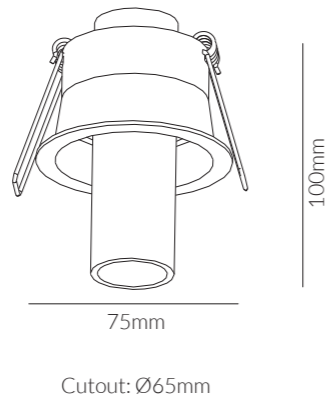

Product Options:

Wattage: 6W
CCT: 3000K - 6000K
Beam Angle: 10°/15°/38°
Finish: Black
Control: Switchable / DALI / 1-10V / 0-10V

	SKU	W	CCT	LM	mA	Beam	Size(mm)	Cut(mm)
Micro	17271	9W	3000K	630lm	135mA	36°	Ø75x100	Ø65

AC220-240V IP44 CRI>90 PF>0.5