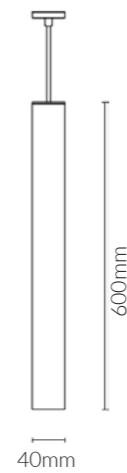

Product Specifications:

Lamp Type: CREE LED
Operating Temp.: -20°C ~ +40°C
Material: Die Cast Aluminium
Finish: Titanium
Lifespan: 60,000 Hours
Warranty: 6 Years
Applications: Commercial, Retail, Residential, Hospitality

Product Options:

Wattage: 7W
CCT: 3000K - 6000K
Beam Angle: 15° / 24°
Finish: White/Black/Gold/Silver
Control: Switchable / DALI / 1-10V / 0-10V / TRIAC

	SKU	W	CCT	LM	mA	Beam	Size(mm)	Finish
Latour	14940	5W	3000K	200lm	160mA	36°	Ø40x600	Titanium

AC220-240V IP44 CRI>90 PF>0.9