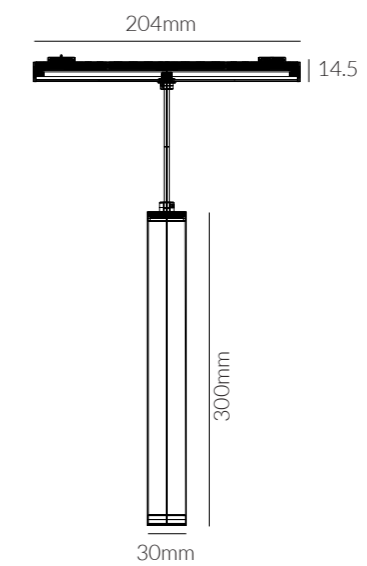

Product Options:

CCT: 4000K, 6000K
Beam Angle: 25°
Finish: White
Control: Switchable/TRIAC/0-10V/Wi-Fi/Bluetooth

	SKU	W	CCT	LM	mA	Beam	Size(mm)	Cut(mm)
Lorena	18985	5W	3000K	350lm	200mA	45°	Ø30x300	-

DC24V IP 20 CRI>90 PF>0.9

SDCM <3 Class III UGR<19