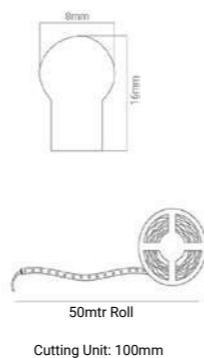

Product Specifications:

Lamp Type: SAMSUNG LED
Operating Temp.: -20°C ~ +40°C
Material: PVC Coating
Finish: White
Lifespan: 50,000 Hours
Warranty: 5 Years
Applications: Residential, Commercial, Hospitality etc.

Product Options:

CCT: 2700K-6500K
Wattage: 19.2W
Control: TRIAC/1-10V/DALI

	SKU	W	CCT	LM	mA	Beam	Size(mm)	Cut(mm)
Cielo	14741	10W/mtr	3000K	1100lm/M	-	120°	5mtr Roll	-
	15484	14.4W/mtr	3000K	1,008lm/M	40mA	120°	5mtr Roll	-
	14742	8W/mtr	3000K	880lm/M	-	120°	50mtr Roll	-

DC24V IP66 CRI>80 PF>0.9

Class III

14742

CIELO
DC24V