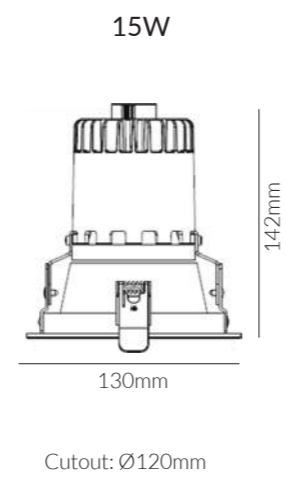

Product Options:

Wattage: 25W / 40W
CCT: 3000K - 6000K
Beam Angle: 15°/36°
Reflector: Black / Gold
Control: Switchable / DALI / 1-10V / 0-10V / TRIAC

	SKU	W	CCT	LM	mA	Beam	Size(mm)	Cut(mm)
Gutlof	14363	10W	3000K	800lm	250mA	24°	Ø95x125	Ø85
	15159	15W	3000K	1,050lm	350mA	60°	Ø130x142	Ø120

AC220-240V IP44 CRI>90 PF>0.9