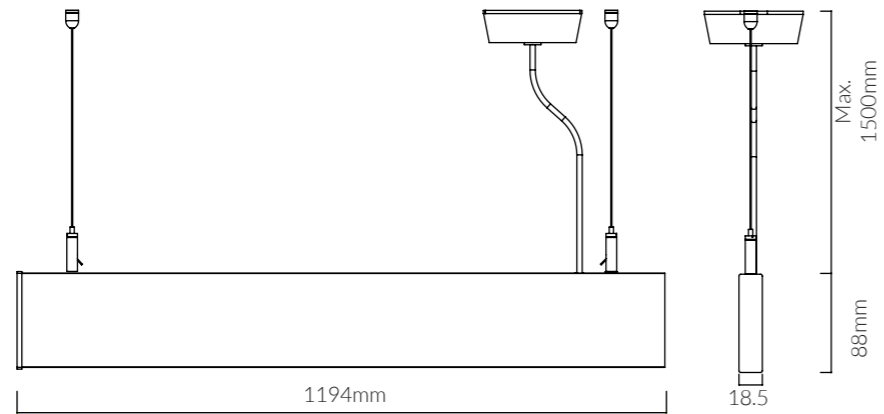

Product Specifications:

Lamp Type: SAMSUNG LED
Driver: LIFUD
Operating Temp.: -20°C ~ +40°C
Material: Aluminium housing
Diffuser: PC
Finish: Black
Lifespan: 60,000 Hours
Warranty: 6 Years
Applications: Commercial, Retail, Residential, Hospitality

Product Options:

Wattage: 25W / 30W
CCT: 3000K - 6000K
Finish: White / Grey
Control: Switchable / DALI / 1-10V / 0-10V / TRIAC

	SKU	W	CCT	LM	mA	Beam	Size(mm)	Cut(mm)
Eleni	17291	40W	4000K	3,000lm	184mA	101°	L: 1194	Black

AC220-240V IP 20 CRI>83 PF>0.9