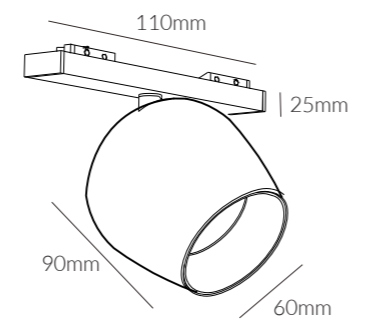

Product Specifications:

Lamp Type: BRIDGELUX LED
Operating Temp.: -20°C ~ +45°C
Material: Die cast aluminum
Finish: Black
Lifespan: 60,000 Hours
Warranty: 6 Years
Applications: Commercial, Retail, Residential, Hospitality

Product Options:

Wattage: 5W / 9W / 12W
CCT: 4000K, 6000K
Beam angle: 15°/24°
Finish: White / Silver / Gold
Control: Switchable/TRIAC/0-10V/Wi-Fi/Bluetooth

	SKU	W	CCT	LM	mA	Beam	Size(mm)	Cut(mm)
Elio	18979	7W	3000K	490lm	290mA	36°	Ø35x65	-
Olga	18984	7W	3000K	490lm	290mA	36°	Ø60x90	-

DC24V IP 20 CRI>90 PF>0.9