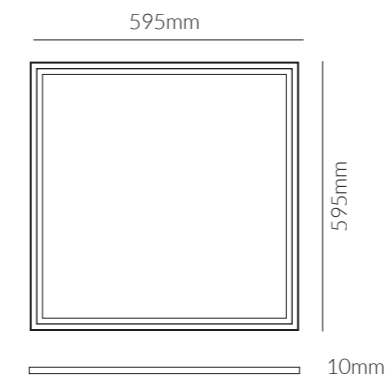

Product Options:

Wattage: 18W / 48W
CCT: 3000K - 6500K
Control: Switchable/TRIAC/0-10V/1-10V/DALI
Optional: Emergency Backup Kit

	SKU	W	CCT	LM	mA	Beam	Size(mm)	Cut(mm)
Largo	16593	36W	4000K	3,600lm	166mA	120°	595x595x10	-

AC220-240V IP65 CRI>90