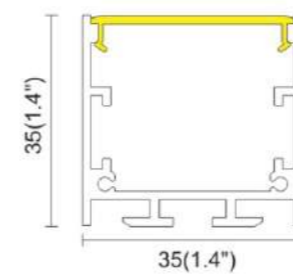

(Length can be Customizable and Configurable)