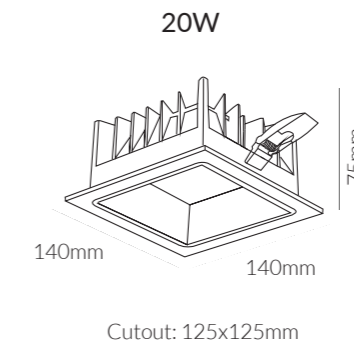

Product Options:

Wattage: 30W / 40W / 50W
CCT: 3000K - 6000K
Control: Switchable/TRIAC/0-10V/DALI/1-10V

	SKU	W	CCT	LM	mA	Beam	Size(mm)	Cut(mm)
Silva	19188	10W	3000K/4000K/6000K	85~95lm/W	250mA	60°	115x115x60	Ø100x100
	19189	20W	3000K/4000K/6000K	85~95lm/W	280mA	60°	140x140x75	Ø125x125
	19190	36W	3000K/4000K/6000K	85~95lm/W	250mA	60°	195x195x95	Ø180x180

AC220-240V IP 44 60° CRI>90 PF>0.9

SDCM <3 Class II UGR<19 CE