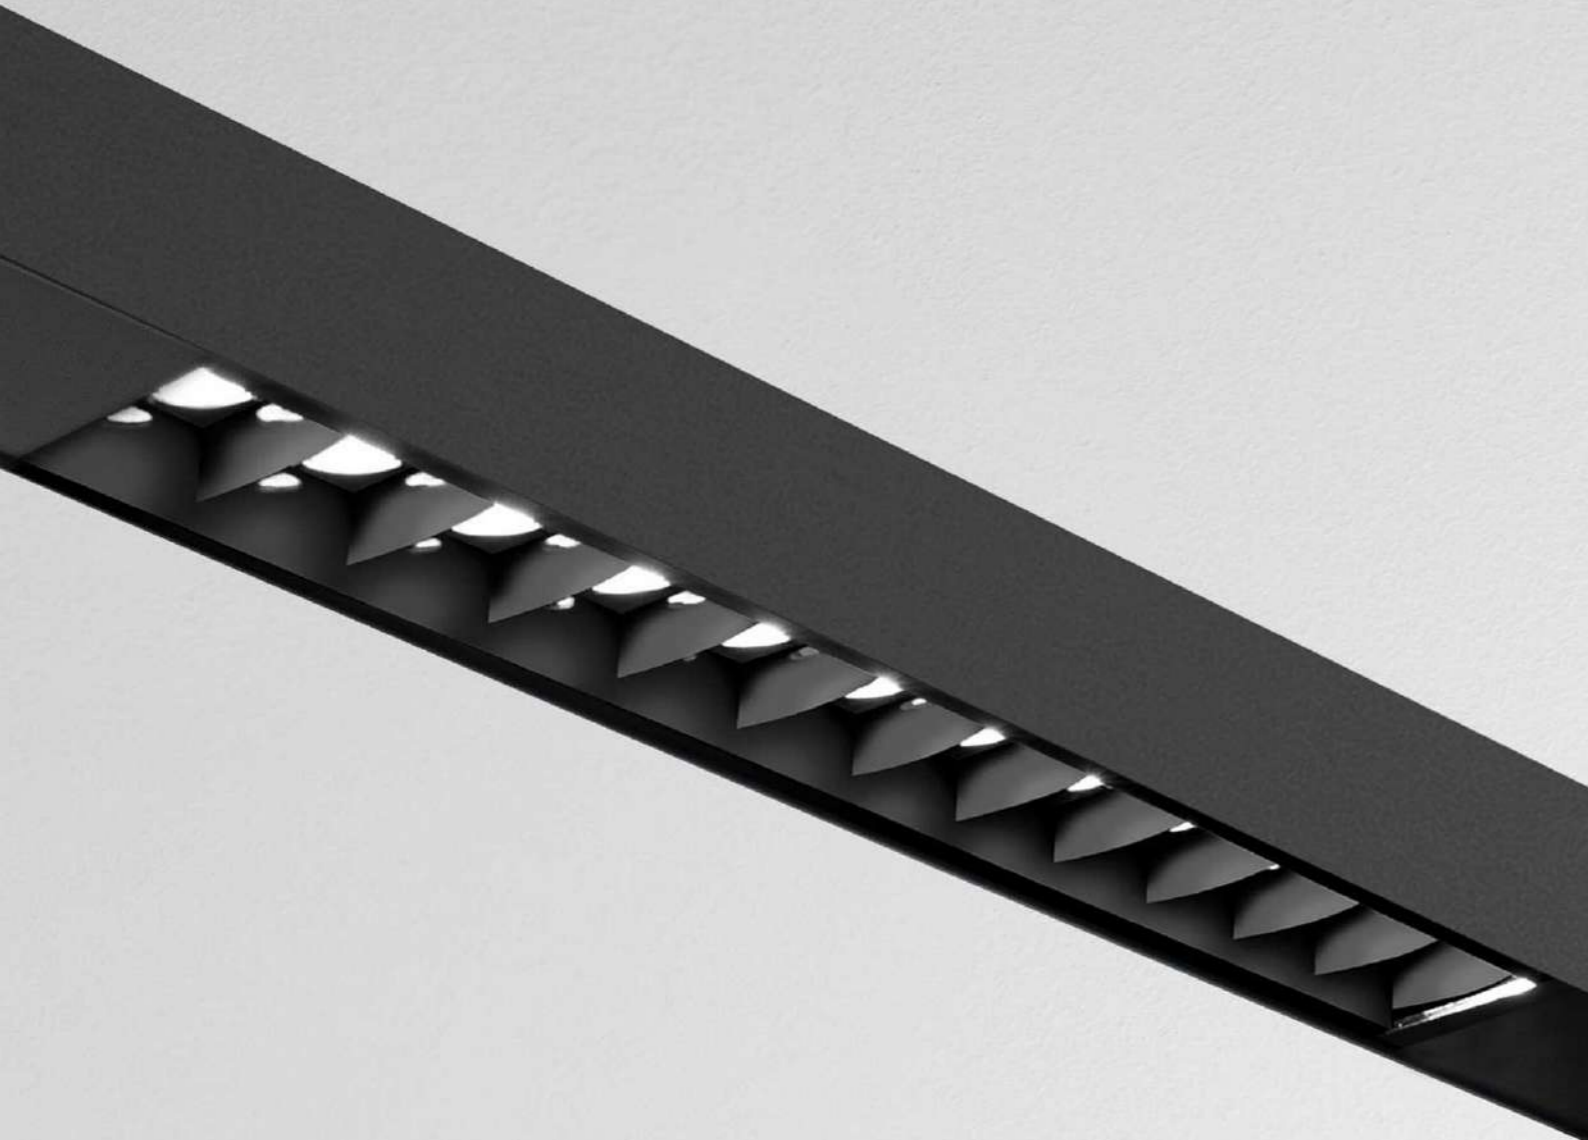

DC24V IP20  CRI>90 PF>0.9

17231/17208/17365

17366/17207

**ACENTO**  
 24V MAGNETIC TRACK

**Product Specifications:**

Lamp Type: OSRAM LED  
 Operating Temp.: -20°C ~ +50°C  
 Material: High-grade Aluminium  
 Finish: Black  
 Lifespan: 60,000 Hours  
 Warranty: 6 Years  
 Applications: Commercial, Retail, Residential, Hospitality