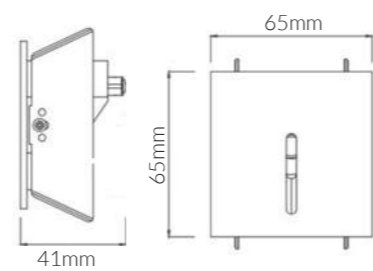

Cutout: Ø56mm