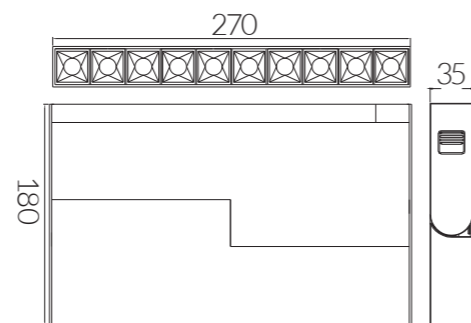

17366/17207

ACENTO
24V MAGNETIC TRACK