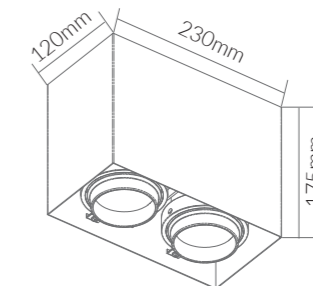

MELLIZO

SYV | Ceiling lights

Product Specifications:

Lamp Type: PHILIPS LED
Operating Temp.: -20°C ~ +40°C
Material: Die Cast Aluminum
Finish: Black
Lifespan: 60,000 Hours
Warranty: 6 Years
Applications: Commercial, Retail, Residential, Hospitality

Product Options:

Wattage: 20W / 30W / 40W
CCT: 3000K - 6000K
Beam Angle: 20°/24°/30°/36°
Control: Switchable / DALI / 1-10V / 0-10V / TRIAC

	SKU	W	CCT	LM	mA	Beam	Size(mm)	Cut(mm)
Mellizo	15158	15W	4000K	975lm	350mA	60°	120x175	-
	15151	2x15W	4000K	2400lm	350mA	60°	230x120x175	-

AC220-240V IP 44 CRI>90 PF>0.9