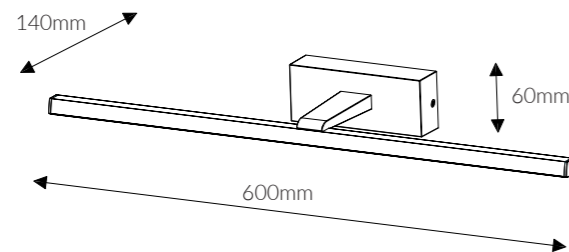

Product Specifications:

Lamp Type: EPISTAR LED
Operating Temp.: -20°C ~ +40°C
Material: ABS + Aluminium
Finish: Sanded Black
Lifespan: 30,000 Hrs
Warranty: 3 Years
Applications: Commercial, Retail, Residential, Hospitality

	SKU	W	CCT	LM	mA	Beam	Size(mm)	Cut(mm)
Clon Max	19867	12W	3000K/4000K/ 6000K	80lm/W	-	-	600x140x60	-

AC220-240V IP44 CRI>80 PF>0.9

CLON MAX
CCT CHANGEABLE