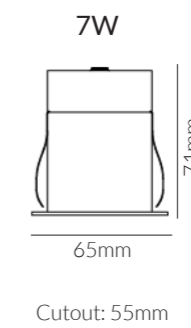

Product Specifications:

Lamp Type: OSRAM LED
Operating Temp.: -20°C ~ +40°C
Material: 6063 Aluminum & PC reflector
Finish: White Trim Black Inside
Lifespan: 60,000 Hours
Warranty: 6 Years
Applications: Commercial, Retail, Residential, Hospitality

Product Options:

Wattage: 1W / 7W
CCT: 3000K - 6000K
Beam Angle: 10°/24°
Control: Switchable / DALI / 1-10V / 0-10V

	SKU	W	CCT	LM	mA	Beam	Size(mm)	Cut(mm)
Dita	14936	3W	3000K	180lm	670mA	15°	Ø55x61	Ø45
	14937	7W	3000K	357lm	230mA	15°	Ø65x71	Ø55
	15335	7W	4000K	420lm	230mA	15°	Ø65x71	Ø55

AC220-240V IP 44 CRI>90 PF>0.9

DITA