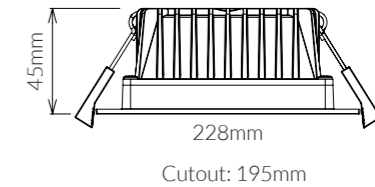

PALOMA

SYV | Recessed Downlights

Product Specifications:

Lamp Type: BRIDGELUX LED
Operating Temp.: -20°C ~ +40°C
Material: Die Cast Aluminum
Finish: White
Lifespan: 60,000 Hrs
Warranty: 6 Years
Applications: Commercial, Jewelry Store

Product Options:

Wattage: 18W
CCT: 3000K - 6000K
Control: Switchable/TRIAC/0-10V/DALI/1-10V

	SKU	W	CCT	LM	mA	Beam	Size(mm)	Cut(mm)
Paloma	17985	10W	3000K+6000K	900lm	200mA	36°	Ø158x80	Ø135
	17984	18W	3000K+6000K	1,350lm	300mA	36°	Ø158x80	Ø135

AC220-240V IP 44 CRI>90 PF>0.9

18W