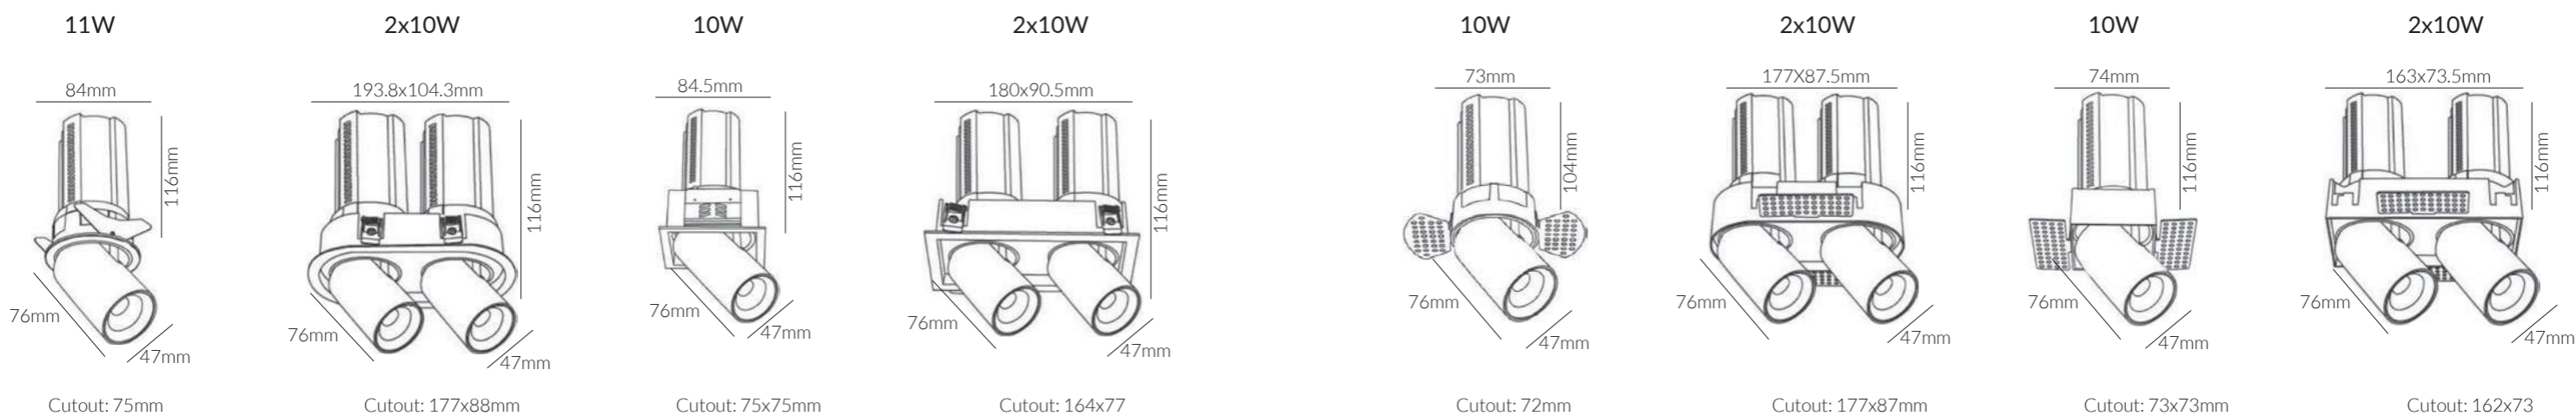

Product Specifications:

Lamp Type: BRIDGELUX LED
Driver: LIFUD
Operating Temp.: -20°C ~ +40°C
Material: Die Cast Aluminum
Finish: White
Lifespan: 60,000 Hours
Warranty: 6 Years
Applications: Commercial, Retail, Residential, Hospitality

Product Options:

Wattage: 7W/12W/18W
CCT: 3000K - 6000K
Beam Angle: 10°/15°/38°
Control: Switchable / DALI / 1-10V / 0-10V

	SKU	W	CCT	LM	mA	Beam	Size(mm)	Cut(mm)
Kenzo Recessed	18012	11W	3000K	770lm	250mA	50°	Ø84x104	Ø75
	18390	10W	3000K	770lm	250mA	24°	84.5x84.5x116	Ø75x75
	18013	2x10W	3000K	1,540lm	250mA	24°	193.8x104.3x116	Ø177x88
	18393	2x10W	3000K	1,540lm	250mA	24°	180x90.53x116	Ø164x77

AC220-240V IP 44 CRI>90 PF>0.9

Product Specifications:

Lamp Type: BRIDGELUX LED
Driver: LIFUD
Operating Temp.: -20°C ~ +40°C
Material: Die Cast Aluminum
Finish: White
Lifespan: 60,000 Hours
Warranty: 6 Years
Applications: Commercial, Retail, Residential, Hospitality

Product Options:

Wattage: 7W/12W/18W
CCT: 3000K - 6000K
Beam Angle: 10°/15°/38°
Control: Switchable / DALI / 1-10V / 0-10V

	SKU	W	CCT	LM	mA	Beam	Size(mm)	Cut(mm)
Kenzo Trimless	18389	10W	3000K	770lm	250mA	24°	Ø73x104	Ø72
	18391	10W	3000K	770lm	250mA	24°	74x74x116	Ø73x73
	18392	2x10W	3000K	1,540lm	250mA	24°	177x87.5x116	Ø177x87
	18394	2x10W	3000K	1,540lm	250mA	24°	163x73.5x116	Ø162x73

AC220-240V IP 44 CRI>90 PF>0.9