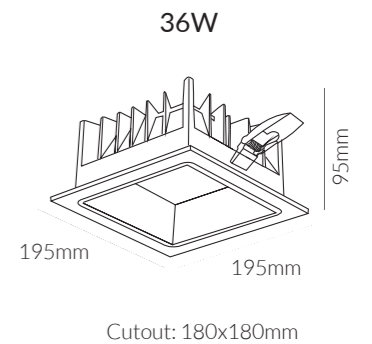

Product Options:

Wattage: 30W / 40W / 50W
CCT: 3000K - 6000K
Control: Switchable/TRIAC/0-10V/DALI/1-10V

	SKU	W	CCT	LM	mA	Beam	Size(mm)	Cut(mm)
Silva	19188	10W	3000K/4000K/6000K	85~95lm/W	250mA	60°	115x115x60	Ø100x100
	19189	20W	3000K/4000K/6000K	85~95lm/W	280mA	60°	140x140x75	Ø125x125
	19190	36W	3000K/4000K/6000K	85~95lm/W	250mA	60°	195x195x95	Ø180x180

AC220-240V IP 44 60° CRI>90 PF>0.9

SDCM <3 Class II UGR<19 CE