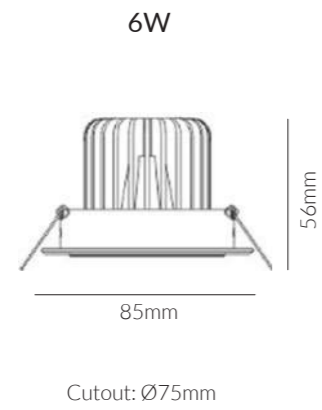

Product Specifications:

Lamp Type: EPISTAR LED
Operating Temp.: -20°C ~ +40°C
Material: Die Cast Aluminum
Finish: White
Lifespan: 30,000 Hours
Warranty: 3 Years
Applications: Commercial, Retail, Residential, Hospitality

CUBO

Product Options:

Wattage: 3W / 16W / 24W / 30W / 40W / 50W
CCT: 3000K - 6000K
Control: Switchable / DALI / 1-10V / 0-10V / TRIAC

	SKU	W	CCT	LM	mA	Beam	Size(mm)	Cut(mm)
Cubo	15572	6W	3000K	480lm	300mA	40°	Ø85x56	Ø75
	15573	9W	3000K	720lm	300mA	40°	Ø85x66	Ø75

AC220-240V IP44 CRI>90 PF>0.9