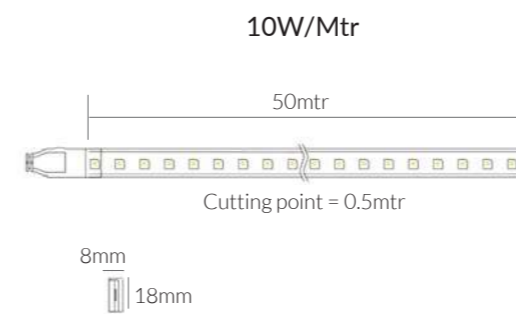

FAKTOR
AC220V

SYV | Strip Lights

Product Specifications:

Lamp Type: 2835 LED
Operating Temp.: -20°C ~ +40°C
Material: Polished white PVC coating with copper wire double line
Finish: Clear
Lifespan: 50,000 Hours
Warranty: 5 Years
Applications: Residential, Commercial, Hospitality etc.

Product Options:

CCT: 2700K-6000K, RGB
Control: TRIAC/1-10V/DALI

	SKU	W	CCT	LM	mA	Beam	Size(mm)	Cut(mm)
Faktor Pro	15698	10W/mtr	6000K	800lm/M	45.5mA	120°	50mtr Roll 18x8	-
	15531	10W/mtr	3000K	700lm/M	45.5mA	120°	50mtr Roll 18x8	-
	16498	10W/mtr	4000K	750lm/M	45.5mA	120°	50mtr Roll 18x8	-
Faktor Max	20006	9W/mtr	3000K	630lm/M	350mA	120°	50mtr Roll 12x7mm	-

AC220-240V IP 65 CRI>80 PF>0.9