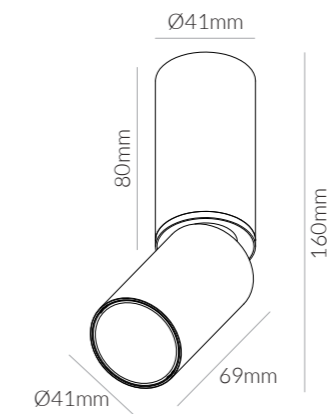

ALANA

SURFACE MOUNTED

SYV | Ceiling lights

Product Specifications:

Lamp Type: BRIDGELUX LED
Operating Temp.: -20°C ~ +40°C
Material: Die Cast Aluminum
Finish: White & Black
Lifespan: 60,000 Hours
Warranty: 6 Years
Applications: Commercial, Retail, Residential, Hospitality

Product Options:

CCT: 4000K, 6000K
Control: Switchable / DALI / 1-10V / 0-10V / TRIAC

	SKU	W	CCT	LM	mA	Beam	Size(mm)	Cut(mm)
Alana	19905	7W	3000K	560lm	150mA	36°	Ø41x80	-
	19906	7W	3000K	560lm	150mA	36°	Ø41x80	-

AC220-240V IP 44 CRI>90 PF>0.5