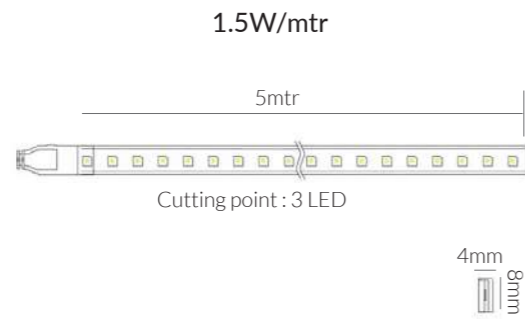

Product Options:

CCT: 2700K-6000K
Control: Switchable/RIAC/1-10V/DALI

	SKU	W	CCT	LM	mA	Beam	Size(mm)	Cut(mm)
Lita	16784	1.5W/mtr	3000K	100lm/M	-	120°	5mtr Roll	-

DC12V IP65 CRI>80 PF>0.9