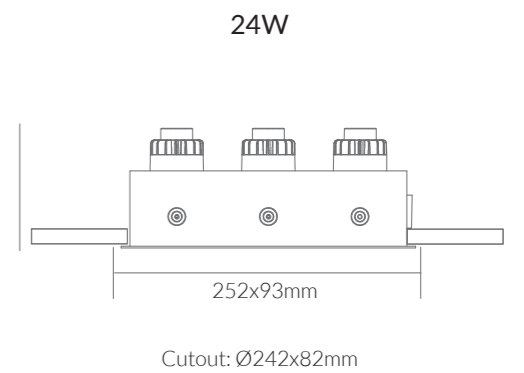

SYV | Recessed Spotlights

Product Specifications:

Lamp Type: PHILIPS LED
Operating Temp.: -20°C ~ +40°C
Material: Die Cast Aluminum
Finish: White
Lifespan: 60,000 Hours
Warranty: 6 Years
Applications: Commercial, Retail, Residential, Hospitality

Product Options:

Wattage: 7W/12W/18W
CCT: 3000K - 6000K
Beam Angle: 10°/15°/38°
Control: Switchable / DALI / 1-10V / 0-10V

	SKU	W	CCT	LM	mA	Beam	Size(mm)	Cut(mm)
Casa	14921	8W	3000K	640lm	200mA	36°	Ø93x103	Ø82x82
	14922	2x8W	3000K	1,280lm	200mA	36°	173x93x103	Ø162x82
	16877	2x8W	3000K	1,28lm	200mA	36°	173x93x103	Ø162x82
	14923	3x8W	3000K	1,920lm	200mA	36°	252x93x103	Ø242x82
	15327	3x8W	4000K	2,040lm	200mA	36°	252x93x103	Ø242x82

AC220-240V IP 44 CRI>90 PF>0.9