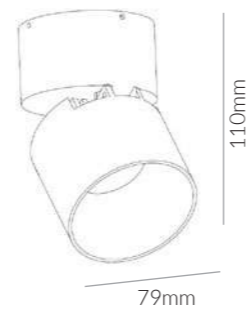

Product Specifications:

Lamp Type: BRIDGELUX LED
Operating Temp.: -20°C ~ +40°C
Material: Die Cast Aluminum
Finish: White & Black
Lifespan: 60,000 Hours
Warranty: 6 Years
Applications: Commercial, Retail, Residential, Hospitality

Product Options:

CCT: 3000K - 6000K
Beam Angle: 15°/24°
Control: Switchable / DALI / 1-10V / 0-10V / TRIAC

	SKU	W	CCT	LM	mA	Beam	Size(mm)	Cut(mm)
Mira	17274	11W	3000K	660lm	250mA	38°	79x79x110	-
	17277	11W	3000K	660lm	250mA	38°	79x79x110	-

AC220-240V IP44 CRI>90 PF>0.9

SDCM <3 Class II UGR<19 CE

MIRA