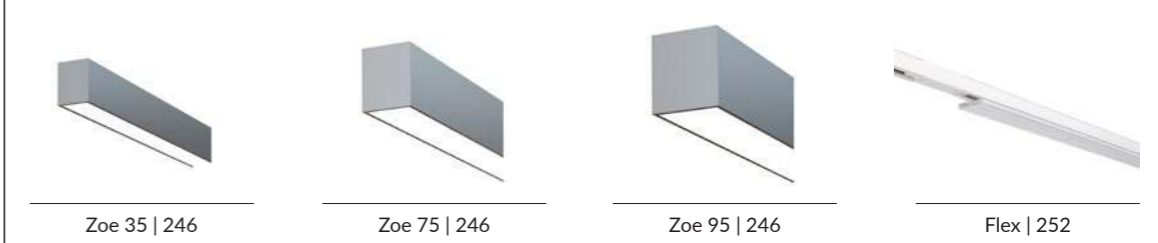

Acento(0-10V) | 146

Orza | 147

Encanto-48V | 150

Magnetic Tracklights

Panel lights

Pendant lights

Linear Extrusion

Ceiling lights