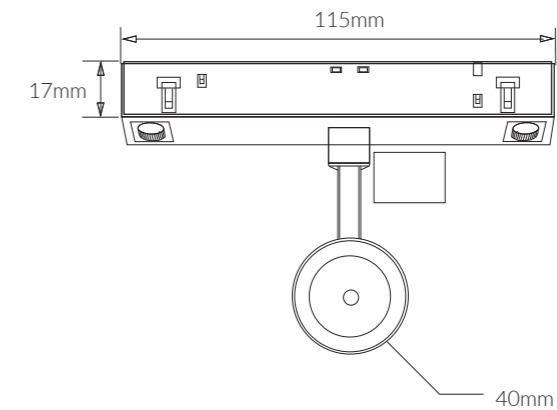

ENCANTO (0-10V)

48V MAGNETIC TRACK