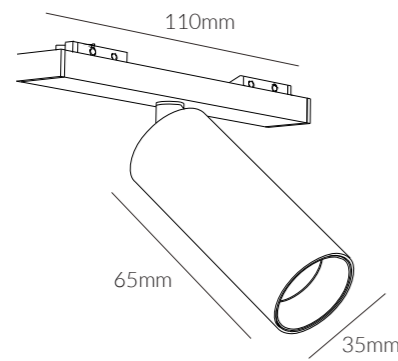

Product Specifications:

Lamp Type: BRIDGELUX LED
Operating Temp.: -20°C ~ +45°C
Material: Die cast aluminum
Finish: Black
Lifespan: 60,000 Hours
Warranty: 6 Years
Applications: Commercial, Retail, Residential, Hospitality

Product Options:

Wattage: 5W / 9W / 12W
CCT: 4000K, 6000K
Beam angle: 15°/24°
Finish: White / Silver / Gold
Control: Switchable/TRIAC/0-10V/Wi-Fi/Bluetooth

	SKU	W	CCT	LM	mA	Beam	Size(mm)	Cut(mm)
Elio	18979	7W	3000K	490lm	290mA	36°	Ø35x65	-
Olga	18984	7W	3000K	490lm	290mA	36°	Ø60x90	-

DC24V IP 20 CRI>90 PF>0.9