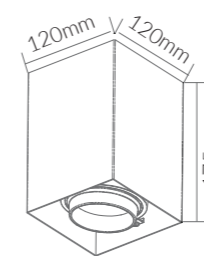

MELLIZO

SYV | Ceiling lights

Product Specifications:

Lamp Type: PHILIPS LED
Operating Temp.: -20°C ~ +40°C
Material: Die Cast Aluminum
Finish: Black
Lifespan: 60,000 Hours
Warranty: 6 Years
Applications: Commercial, Retail, Residential, Hospitality

Product Options:

Wattage: 20W / 30W / 40W
CCT: 3000K - 6000K
Beam Angle: 20°/24°/30°/36°
Control: Switchable / DALI / 1-10V / 0-10V / TRIAC

	SKU	W	CCT	LM	mA	Beam	Size(mm)	Cut(mm)
Mellizo	15158	15W	4000K	975lm	350mA	60°	120x175	-
	15151	2x15W	4000K	2400lm	350mA	60°	230x120x175	-

AC220-240V IP 44 CRI>90 PF>0.9