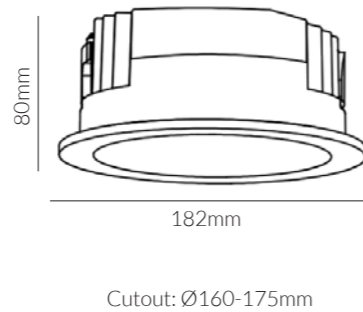

Product Options:

Wattage: 9W / 20W / 30W / 50W
CCT: 3000K - 6000K
Beam Angle: 30°/45°/80°
Control: Switchable/TRIAC/0-10V/DALI/1-10V

	SKU	W	CCT	LM	mA	Beam	Size(mm)	Cut(mm)
Bular	15647	40W	4000K	3800lm	945mA	60°	Ø182x80	Ø160-175

AC220-240V IP44 CRI>90 PF>0.9