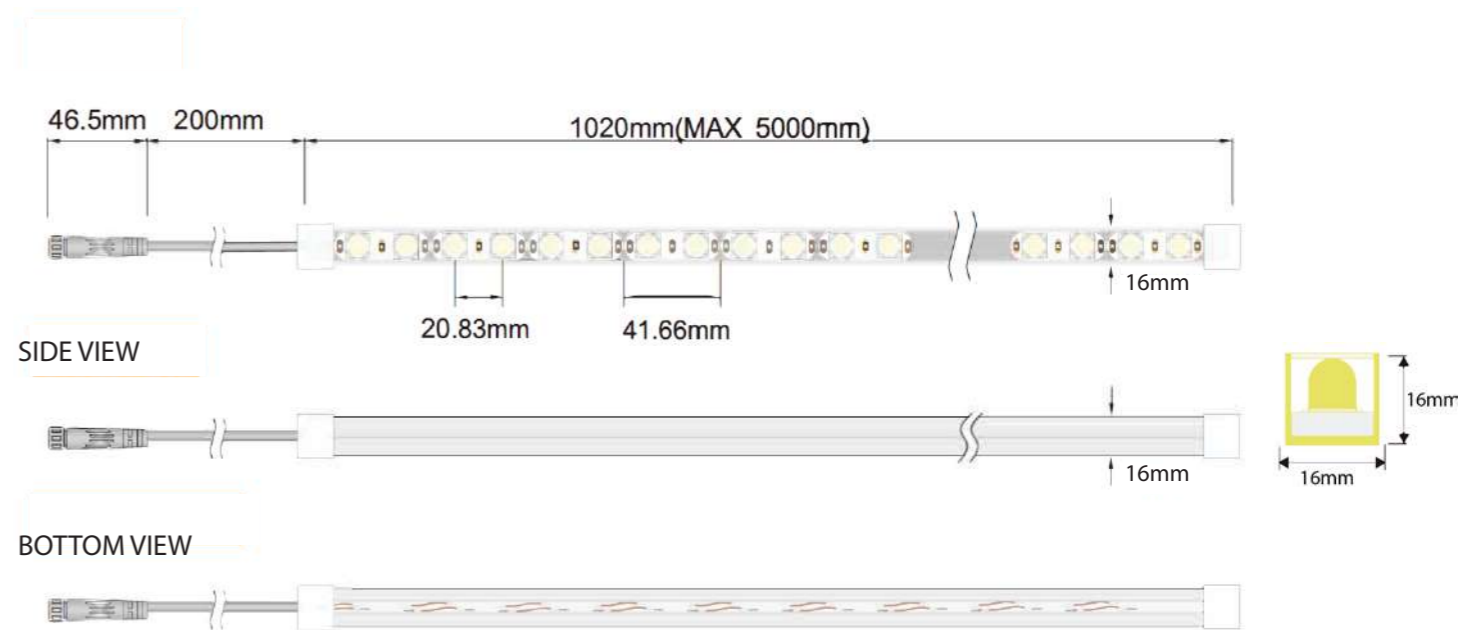

Product Options:

CCT: 2700K-6000K
Control: TRIAC/1-10V/DALI

	SKU	W	CCT	LM	mA	Beam	Size(mm)	Cut(mm)
Vicar (DC24V)	19973	16W/mtr	3000K	960lm/M	-	30°	5mtr Roll 16x16mm	-
	19974	16W/mtr	4000K	1040lm/M	-	30°	5mtr Roll 16x16mm	-

DC24V IP 65 CRI>90 PF>0.9