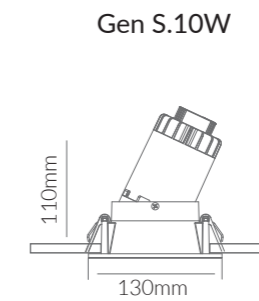

AC220-240V IP 44 CRI>90 PF>0.9

Cutout: Ø80mm

Cutout: Ø105mm

Cutout: Ø110mm

Cutout: Ø105mm

Cutout: Ø80x80mm

Cutout: Ø105x105mm

**Product Specifications:**