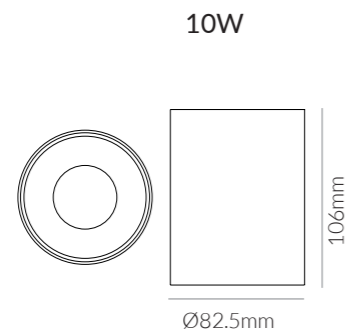

Product Specifications:

Lamp Type: CREE LED
Operating Temp.: -20°C ~ +40°C
Material: Aluminium + Reflector
Finish: Matte Black
Reflector: Chrome
Lifespan: 60,000 Hours
Warranty: 6 Years
Applications: Commercial, Retail, Residential, Hospitality

Product Options:

Wattage: 25W / 30W
CCT: 3000K - 6000K
Beam Angle: 15°/30°
Finish: Matte White
Control: Switchable / DALI / 1-10V / 0-10V / TRIAC

	SKU	W	CCT	LM	mA	Beam	Size(mm)	Cut(mm)
Cara	17659	10W	3000K	600lm	250mA	45°	Ø82.5x106	-
	(TRIAC Dimming) 16806	20W	3000K	1,600lm	350mA	45°	Ø115x120.5	-

AC220-240V IP44 CRI>90 PF>0.9

Product Specifications:

Lamp Type: BRIDGELUX LED
Operating Temp.: -20°C ~ +40°C
Material: Die Cast Aluminum+PC
Finish: White+Inner Black & Black
Lifespan: 60,000 Hours
Warranty: 6 Years
Applications: Commercial, Retail, Residential, Hospitality

Product Options:

Beam Angle: 36°
Control: Switchable / DALI / 1-10V / 0-10V / TRIAC

	SKU	W	CCT	LM	mA	Beam	Size(mm)	Finish
Amara	18913	10W	3000K/4000K/6000K	70-80lm/W	300mA	60°	80x85	White+Inner Black
	18914	20W	3000K/4000K/6000K	70-80lm/W	300mA	60°	125x105	White+Inner Black
	19985	10W	3000K/4000K/6000K	70-80lm/W	350mA	60°	80x85	Black
	19986	20W	3000K/4000K/6000K	70-80lm/W	300mA	60°	125x105	Black

AC220-240V IP44 CRI>90 PF>0.5