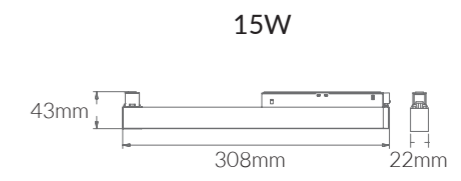

VINO(0-10V)

48V MAGNETIC TRACK

SYV | MagneticTrack Lights

Product Specifications:

Lamp Type: OSRAM LED
Operating Temp.: -20°C ~ +50°C
Material: High-grade Aluminium
Finish: Black
Lifespan: 60,000 Hours
Warranty: 6 Years
Applications: Commercial, Retail, Residential, Hospitality

Product Options:

Wattage: 7W / 22W / 30W
CCT: 2700K-6000K
Finish: Sandy White
Control: Switchable/TRIAC/0-10V/Wi-Fi/Bluetooth

	SKU	W	CCT	LM	mA	Beam	Size(mm)	Cut(mm)
Vino	17731	15W	3000K	900lm	-	110°	Ø574x22x43	-
	(Right Angle Linear)18319	15W	3000K	1050lm	-	110°	Ø308x22x43	-

DC48V IP 20 CRI>90 PF>0.9