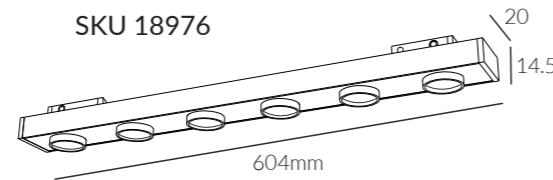

SKU	W	CCT	LM	mA	Beam	Size(mm)	Cut(mm)
Polo	18975	6W	3000K	420lm	250mA	30°	204 x 20 x 14.5	-
	18976	18W	3000K	1260lm	750mA	30°	604 x 20 x 14.5	-
	18980	6W	3000K	420lm	250mA	30°	204 x 46 x 14.5	-
	18981	18W	3000K	1260lm	250mA	30°	604 x 46 x 14.5	-

DC24V IP 20 CRI>90 PF>0.9 SDCM <3 Class III UGR<13 CE