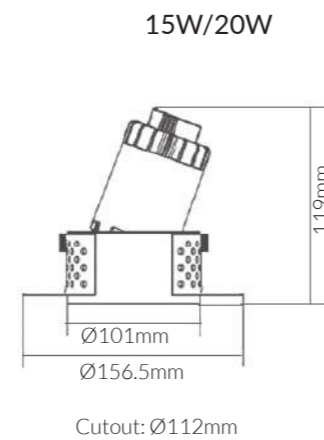

Product Options:

Wattage: 30W
CCT: 3000K - 6000K
Beam Angle: 15°/24°/36°/60°
Control: Switchable / DALI / 1-10V / 0-10V / TRIAC
Ring Color: Black / Gold

	SKU	W	CCT	LM	mA	Beam	Size(mm)	Cut(mm)
Cortar (Trimless)	14933	10W	3000K	650lm	250mA	30°	Ø72x103	Ø72x72
	16215	15W	3000K	975lm	350mA	30°	Ø100x119	Ø100x100
	14934	20W	3000K	1,300lm	500mA	30°	Ø100x119	Ø100x100

AC220-240V IP44 30° CRI>90 PF>0.5