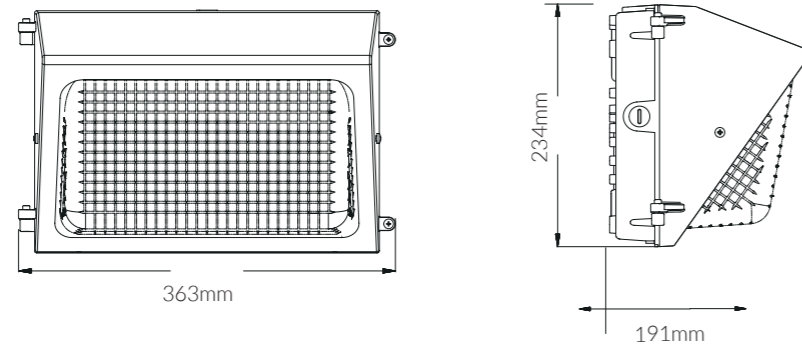

Product Specifications:

Lamp Type: Lumileds LED
Operating Temp.: -40°C ~ +40°C
Material: Die-cast Aluminum
Finish: Black
Lifespan: 50,000 Hours(Ta=30°C@L80)
Warranty: 5 Years
Applications: Warehouse, Industrial, etc.

Product Options:

Finish: Bronze/White Customized (Optional)
Control: Switchable, TRIAC, 1-10V, DALI, 0-10V
Optional: Microwave sensor, photocell sensor / Emergency battery backup

Wattage & CCT TUNABLE

	SKU	W	CCT	LM	Beam	Size(mm)	Finish
Javi	19094	120/100/80/ 60W (Tunable)	3000K/4000K/ 5000K (Tunable)	140lm/W	110°x105°	363x x191 x 234mm	Black

AC220-240V IP65 110°x105° CRI>70 PF>0.9 SDCM <4 Class II IK08 CE