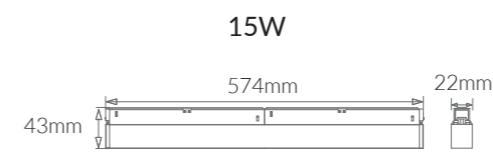

VINO(0-10V)

48V MAGNETIC TRACK

SYV | MagneticTrack Lights

Product Specifications:

Lamp Type: OSRAM LED
Operating Temp.: -20°C ~ +50°C
Material: High-grade Aluminium
Finish: Black
Lifespan: 60,000 Hours
Warranty: 6 Years
Applications: Commercial, Retail, Residential, Hospitality

Product Options:

Wattage: 7W / 22W / 30W
CCT: 2700K-6000K
Finish: Sandy White
Control: Switchable/TRIAC/0-10V/Wi-Fi/Bluetooth

	SKU	W	CCT	LM	mA	Beam	Size(mm)	Cut(mm)
Vino	17731	15W	3000K	900lm	-	110°	Ø574x22x43	-
	(Right Angle Linear)18319	15W	3000K	1050lm	-	110°	Ø308x22x43	-

DC48V IP 20 CRI>90 PF>0.9