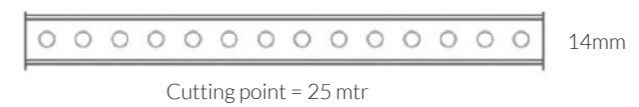

PILLA

DC12V

SYV | Strip Lights

Product Specifications:

Lamp Type: CREE LED
Operating Temp.: -20°C ~ +40°C
Material: Tape on the Back
Finish: White
Lifespan: 50,000 Hours
Warranty: 5 Years
Applications: Residential, Commercial, Hospitality etc.

Product Options:

CCT: 2700K-6000K
Control: TRIAC/1-10V/DALI

	SKU	W	CCT	LM	mA	Beam	Size(mm)	Cut(mm)
Pilla	14499	13W/mtr	3000K	840lm/M	-	120°	5mtr Roll	-
	14500	13W/mtr	6000K	840lm/M	-	120°	5mtr Roll	-
Pilla Pro	15482	13W/mtr	4000K	910lm/M	-	120°	5mtr Roll	-

DC12V IP 20 CRI>90 PF>0.9

3000K/6000K

4000K