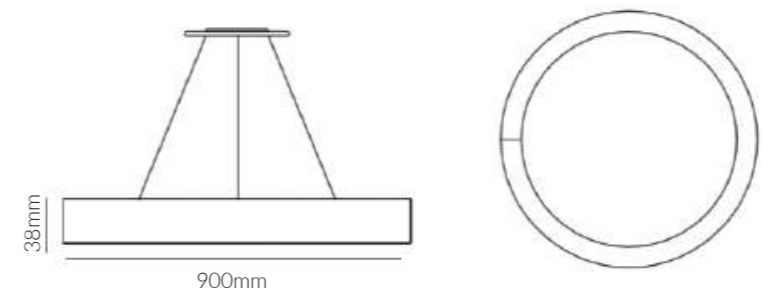

Product Options:

Wattage: 40W/50W/80W/100W/120W/200W
CCT: 3000K - 6000K
Finish: Black
Control: Switchable / DALI / 1-10V / 0-10V / TRIAC

	SKU	W	CCT	LM	mA	Beam	Size(mm)	Finish
Cima	15184	60W	4000K	6,600lm	1400mA	120°	D: 900	White

AC220-240V IP 42 CRI>83 PF>0.9