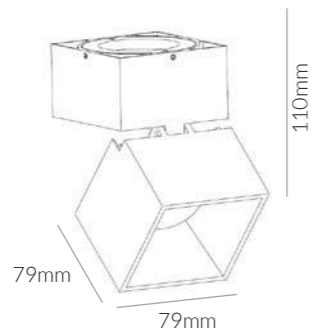

Product Specifications:

Lamp Type: BRIDGELUX LED
Operating Temp.: -20°C ~ +40°C
Material: Die Cast Aluminum
Finish: White & Black
Lifespan: 60,000 Hours
Warranty: 6 Years
Applications: Commercial, Retail, Residential, Hospitality

Product Options:

CCT: 3000K - 6000K
Beam Angle: 15°/24°
Control: Switchable / DALI / 1-10V / 0-10V / TRIAC

	SKU	W	CCT	LM	mA	Beam	Size(mm)	Cut(mm)
Mira	17274	11W	3000K	660lm	250mA	38°	79x79x110	-
	17277	11W	3000K	660lm	250mA	38°	79x79x110	-

AC220-240V IP44 CRI>90 PF>0.9

SDCM <3 Class II UGR<19 CE

MIRA