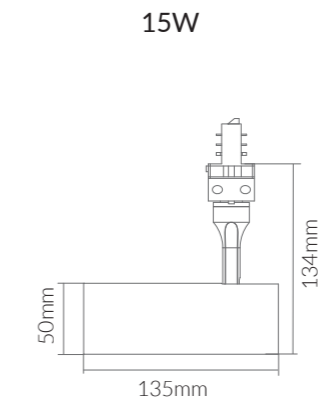

Product Options:

Wattage: 10W
CCT: 3000K - 6000K
Beam Angle: 15°/24°/ 50°
Finish: White
Control: Switchable / DALI / 1-10V / 0-10V
Phase: 1 / 2 Wire

	SKU	W	CCT	LM	mA	Beam	Size(mm)	Finish
Estirar S	18088	15W	3000K	1,350lm	400mA	36°	Ø66x180x165	Black

AC220-240V IP 20 CRI>92 PF>0.9