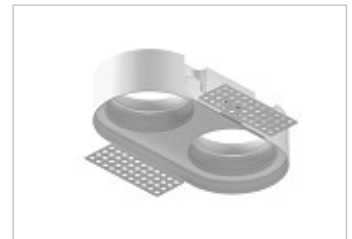

Delien

Recessed Spotlight (Dual CCT Changeable)

Features

- Best Lumen output efficacy
- Use of high-tech spraying technology, anti-corrosion
- Die cast aluminium body and heat sink designed for effective heat dissipation
- High Light Uniformity
- High value appearance and durability

SKU 20564 - Round Double Trim
Dimensions: 194x104x41mm
Cutout: 179x91mm

SKU 20565 - Square Double Trim
Dimensions: 180x90x41mm
Cutout: 165x77mm

SKU 20566 - Square Triple Trim
Dimensions: 229x84x41mm
Cutout: 221x76mm

SKU 20567 - Round Trimless
Dimensions: 95x30mm
Cutout: 75mm

SKU 20568 - Square Trimless
Dimensions: 74x74x41mm
Cutout: 77x75mm

SKU 20569 - Round Double Trimless
Dimensions: 177x87x41mm
Cutout: 179x91mm

SKU 20570 - Round Double Trim
Dimensions: 163x74x41mm
Cutout: 165x77mm