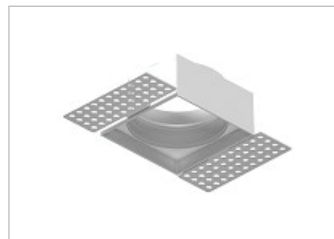

Delien

Recessed Spotlight (Dual CCT Changeable)

Features

- Best Lumen output efficacy
- Use of high-tech spraying technology, anti-corrosion
- Die cast aluminium body and heat sink designed for effective heat dissipation
- High Light Uniformity
- High value appearance and durability

SKU 20564 - Round Double Trim
Dimensions: 194x104x41mm
Cutout: 179x91mm

SKU 20565 - Square Double Trim
Dimensions: 180x90x41mm
Cutout: 165x77mm

SKU 20566 - Square Triple Trim
Dimensions: 229x84x41mm
Cutout: 221x76mm

SKU 20567 - Round Trimless
Dimensions: 95x30mm
Cutout: 75mm

SKU 20568 - Square Trimless
Dimensions: 74x74x41mm
Cutout: 77x75mm

SKU 20569 - Round Double Trimless
Dimensions: 177x87x41mm
Cutout: 179x91mm

SKU 20570 - Round Double Trim
Dimensions: 163x74x41mm
Cutout: 165x77mm