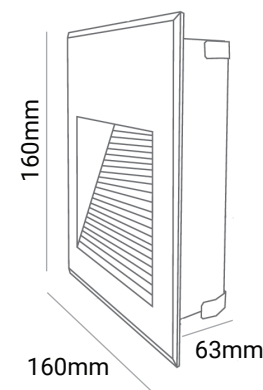

Cario

Recessed Step Light

Features

- The Cario produces the perfect light output for an entry way, a guiding light through a corridor.
- Housing: Die-cast aluminium body, corrosion resistant
- Designed for high performance LED
- Developed to enlighten floors with a wide and well-directed light avoiding any glare effect

Recessed

IK Rating
IK10

IP Rating
IP65

Standard Warranty

TECHNICAL DATA SHEET - CARIO - 20246 - RECESSED STEP LIGHT

TECHNICAL DATA

Product Data	Step light
Lamp Type	Bridgelux LED
Wattage	6W
Color Temperature	3000K
Rated Luminaire Luminous Flux	480lm
Rated Luminaire Efficiency	80lm/W
IP Rating	65
Beam Angle	20°
Voltage	AC85-265V
Frequency Range	50-60 Hz
CRI	Ra>90
Power Factor	>0.5
Safety Class	Class II
Output Current	260mA
Working Temperature	-20°C~ +50°C
Material	Die-cast aluminum
Finish	Grey
Life Span	50,000 Hours
Warranty	5 Years
Applications	Outdoors, Residential, Commercial, Hospitality etc.

Cutout: 150x60mm

TECHNICAL OPTIONS

Color Temperature	4000K-6000K
Finish	White, Black
Control	Switchable, TRIAC, 1-10V, Dali, PWM