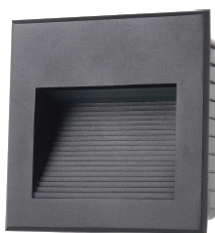

Cario

Recessed Step Light

Features

- The Cario produces the perfect light output for an entry way, a guiding light through a corridor.
- Housing: Die-cast aluminium body, corrosion resistant
- Designed for high performance LED
- Developed to enlighten floors with a wide and well-directed light avoiding any glare effect

Recessed

IK Rating
IK10

IP Rating
IP65

Standard Warranty

TECHNICAL DATA SHEET - CARIO - 20246 - RECESSED STEP LIGHT

TECHNICAL DATA

Product Data	Step light
Lamp Type	Bridgelux LED
Wattage	6W
Color Temperature	3000K
Rated Luminaire Luminous Flux	480lm
Rated Luminaire Efficiency	80lm/W
IP Rating	65
Beam Angle	20°
Voltage	AC85-265V
Frequency Range	50-60 Hz
CRI	Ra>90
Power Factor	>0.5
Safety Class	Class II
Output Current	260mA
Working Temperature	-20°C~ +50°C
Material	Die-cast aluminum
Finish	Grey
Life Span	50,000 Hours
Warranty	5 Years
Applications	Outdoors, Residential, Commercial, Hospitality etc.

Cutout: 150x60mm

TECHNICAL OPTIONS

Color Temperature	4000K-6000K
Finish	White, Black
Control	Switchable, TRIAC, 1-10V, Dali, PWM