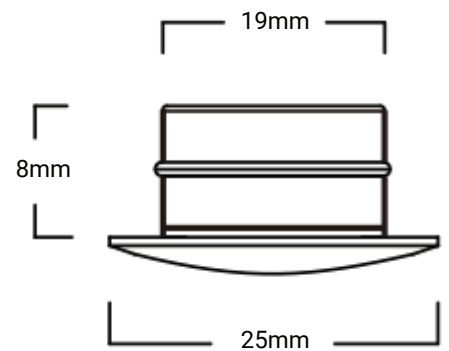

Riste

Recessed Mini Spotlight

Features

- Round shaped deep recessed luminaire with COB LED
- Anti-glare & Flicker Free
- Optics: Lens
- 80% Energy Saving
- Easy installation

Recessed

UGR
<19

IP Rating
IP44

Standard Warranty

TECHNICAL DATA SHEET - RISTE - 20309 - RECESSED MINI SPOTLIGHT

TECHNICAL DATA

Product Data	Recessed Mini Spotlight
Lamp Type	Bridgelux LED
Wattage	1W
Color Temperature	3000K
Rated Luminaire Luminous Flux	90lm
Rated Luminaire Efficiency	90lm/W
IP Rating	44
Beam Angle	50°
Voltage	AC220-240V
Frequency Range	50-60 Hz
CRI	Ra>80
Power Factor	>0.5
Safety Class	Class II
Output Current	200mA
Operating Temperature	-20°C ~ +40°C
SDCM(MacAdam)	< 3
Material	Aluminium Body
Finish	White
Life Span	60,000 Hours
Warranty	6 Years
Applications	Residential, Commercial, Hospitality etc.

TECHNICAL OPTIONS

Wattage	0.5W
Color Temperature	3000K-6000K
Beam Angle	15°/20°/25°/38°/60°/90°/20*40°
Finish	Black
Control	Switchable / TRIAC / DALI / 0-10V