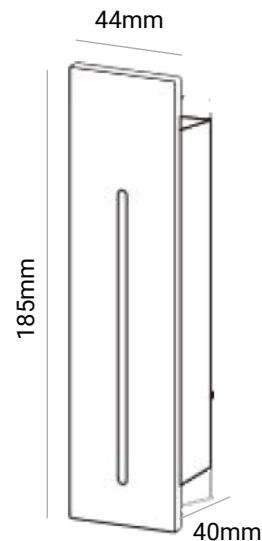

Adra

Recessed Step Light

Features

- The Adra is a sleek recessed wall light with a warm white LED finished in white. The perfect choice for a modern, clean finish to your exteriors, or as a low profile fitting to maximise space, this contemporary light is great for areas that need extra illumination such as stairs, driveways or pathways.

Recessed

IK Rating
IK10

IP Rating
IP65

Standard Warranty

TECHNICAL DATA SHEET - ADRA - 20242 - RECESSED STEP LIGHT

TECHNICAL DATA

Product Data	Step light
Lamp Type	CREE LED
Wattage	3W
Color Temperature	3000K
Rated Luminaire Luminous Flux	240lm
Rated Luminaire Efficiency	80lm/W
IP Rating	65
Beam Angle	20°
Voltage	AC85-265V
Frequency Range	50-60 Hz
CRI	Ra>90
Power Factor	>0.5
Safety Class	Class II
Output Current	442mA
Working Temperature	-20°C~ +50°C
Material	Die-cast aluminum
Finish	Grey
Life Span	50,000 Hours
Warranty	5 Years
Applications	Outdoors, Residential, Commercial, Hospitality etc.

Cutout: L:170 x W:33 x H:41mm

TECHNICAL OPTIONS

Color Temperature	4000K-6000K
Finish	White, Black
Control	Switchable, TRIAC, 1-10V, Dali, PWM