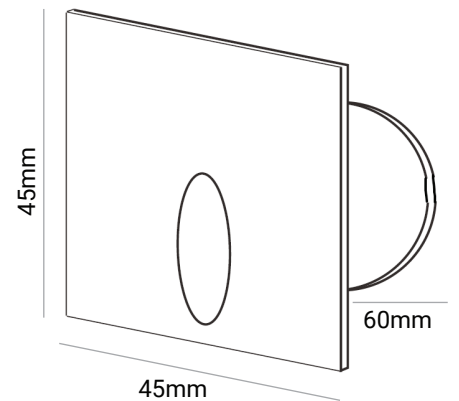

Vera

Recessed Step Light

Features

- Vera is a path-marker recessed wall light for outdoor spaces, a drop of light carved out of a round and square aluminium casing.
- The powerLED source emits a discreet yet evocative light that perfectly reveals the lines of a staircase in the dark. Installed close to the ground, it casts light circles onto the surface below while decorating it with style.
- Particularly suitable to illuminate private homes, hotels, and public areas.

Recessed

IK Rating
IK10

IP Rating
IP65

Standard Warranty

TECHNICAL DATA SHEET - VERA - 20241 - RECESSED STEP LIGHT

TECHNICAL DATA

Product Data	Step light
Lamp Type	CREE LED
Wattage	1W
Color Temperature	3000K
Rated Luminaire Luminous Flux	80lm
Rated Luminaire Efficiency	80lm/W
IP Rating	65
Beam Angle	60°
Voltage	AC85-265V
Frequency Range	50-60 Hz
CRI	Ra>80
Power Factor	>0.5
Safety Class	Class II
Output Current	290mA
Working Temperature	-20°C~ +50°C
Material	Aluminum Alloy
Finish	Grey
Life Span	50,000 Hours
Warranty	5 Years
Applications	Outdoors, Residential, Commercial, Hospitality etc.

Cutout: 40x60mm

TECHNICAL OPTIONS

Color Temperature	4000K-6000K
Finish	Matt White
Control	Switchable, TRIAC, 1-10V, Dali, PWM