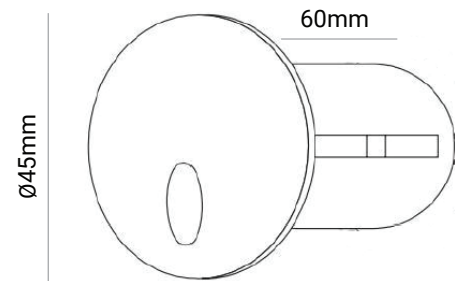

Vera

Recessed Step Light

Features

- Vera is a path-marker recessed wall light for outdoor spaces, a drop of light carved out of a round and square aluminium casing.
- The powerLED source emits a discreet yet evocative light that perfectly reveals the lines of a staircase in the dark. Installed close to the ground, it casts light circles onto the surface below while decorating it with style.
- Particularly suitable to illuminate private homes, hotels, and public areas.

Recessed

IK Rating
IK10

IP Rating
IP65

Standard Warranty

TECHNICAL DATA SHEET - VERA - 20239 - RECESSED STEP LIGHT

TECHNICAL DATA

Product Data	Step light
Lamp Type	CREE LED
Wattage	1W
Color Temperature	3000K
Rated Luminaire Luminous Flux	80lm
Rated Luminaire Efficiency	80lm/W
IP Rating	65
Beam Angle	60°
Voltage	AC85-265V
Frequency Range	50-60 Hz
CRI	Ra>80
Power Factor	>0.5
Safety Class	Class II
Output Current	290mA
Working Temperature	-20°C~ +50°C
Material	Aluminum Alloy
Finish	Grey
Life Span	50,000 Hours
Warranty	5 Years
Applications	Outdoors, Residential, Commercial, Hospitality etc.

Cutout: Ø40mm

TECHNICAL OPTIONS

Color Temperature	4000K-6000K
Finish	Matt White
Control	Switchable, TRIAC, 1-10V, Dali, PWM