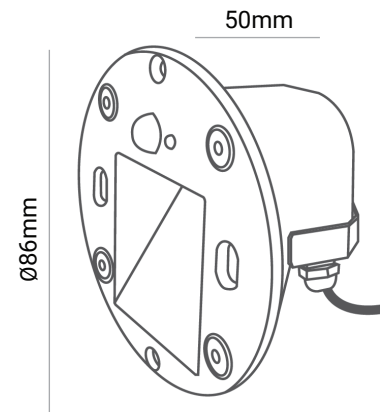

Recessed

IK Rating
IK10

IP Rating
IP65

Standard Warranty

TECHNICAL DATA SHEET - CORIA - 20229 - RECESSED MAGNETIC STEP LIGHT

TECHNICAL DATA

Product Data	Magnetic Step light
Lamp Type	CREE LED
Wattage	3W
Color Temperature	3000K
Rated Luminaire Luminous Flux	240lm
Rated Luminaire Efficiency	80lm/W
IP Rating	65
Voltage	AC85-265V
Frequency Range	50-60 Hz
CRI	Ra>80
Power Factor	>0.5
Working Temperature	-20°C~ +50°C
Material	Die Cast Aluminium Body
Finish	Sand White
Life Span	50,000 Hours
Warranty	5 Years
Applications	Outdoors, Residential, Commercial, Hospitality etc.

SKU	20230
Beam	48.9°
Dimension	90x90x50mm
Material	Die Cast Aluminium
Finish	Sand White
IP Rating	65
Warranty	5 Years

SKU	20231
Beam	48.9°
Dimension	90x90x50mm
Material	Die Cast Aluminium
Finish	Grey
IP Rating	65
Warranty	5 Years

SKU	20232
Beam	34.6°
Dimension	90x90x50mm
Material	Die Cast Aluminium
Finish	Sand White
IP Rating	65
Warranty	5 Years

SKU	20233
Beam	34.6°
Dimension	90x90x50mm
Material	Die Cast Aluminium
Finish	Grey
IP Rating	65
Warranty	5 Years

TECHNICAL DATA SHEET - CORIA - 20229 - RECESSED MAGNETIC STEP LIGHT

FACEPLATE OPTIONS

SKU	20234
Beam	34.6°
Dimension	Ø90x50mm
Material	Die Cast Aluminium
Finish	Sand White
IP Rating	65
Warranty	5 Years

SKU	20235
Beam	34.6°
Dimension	Ø90x50mm
Material	Die Cast Aluminium
Finish	Grey
IP Rating	65
Warranty	5 Years