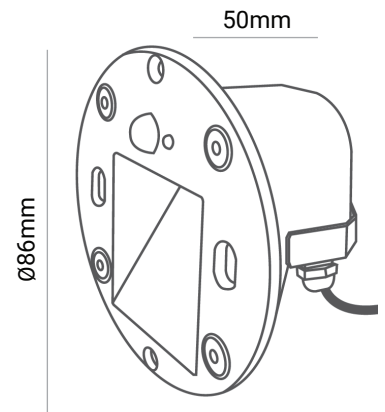

Recessed

IK Rating
IK10

IP Rating
IP65

Standard Warranty

TECHNICAL DATA SHEET - CORIA - 20228 - RECESSED MAGNETIC STEP LIGHT

TECHNICAL DATA

Product Data	Magnetic Step light
Lamp Type	CREE LED
Wattage	3W
Color Temperature	3000K
Rated Luminaire Luminous Flux	240lm
Rated Luminaire Efficiency	80lm/W
IP Rating	65
Voltage	AC85-265V
Frequency Range	50-60 Hz
CRI	Ra>80
Power Factor	>0.5
Working Temperature	-20°C~ +50°C
Material	Die Cast Aluminium Body
Finish	Sand Black
Life Span	50,000 Hours
Warranty	5 Years
Applications	Outdoors, Residential, Commercial, Hospitality etc.

SKU	20230
Beam	48.9°
Dimension	90x90x50mm
Material	Die Cast Aluminium
Finish	Sand White
IP Rating	65
Warranty	5 Years

SKU	20231
Beam	48.9°
Dimension	90x90x50mm
Material	Die Cast Aluminium
Finish	Grey
IP Rating	65
Warranty	5 Years

SKU	20232
Beam	34.6°
Dimension	90x90x50mm
Material	Die Cast Aluminium
Finish	Sand White
IP Rating	65
Warranty	5 Years

SKU	20233
Beam	34.6°
Dimension	90x90x50mm
Material	Die Cast Aluminium
Finish	Grey
IP Rating	65
Warranty	5 Years

TECHNICAL DATA SHEET - CORIA - 20228 - RECESSED MAGNETIC STEP LIGHT

FACEPLATE OPTIONS

SKU	20234
Beam	34.6°
Dimension	Ø90x50mm
Material	Die Cast Aluminium
Finish	Sand White
IP Rating	65
Warranty	5 Years

SKU	20235
Beam	34.6°
Dimension	Ø90x50mm
Material	Die Cast Aluminium
Finish	Grey
IP Rating	65
Warranty	5 Years