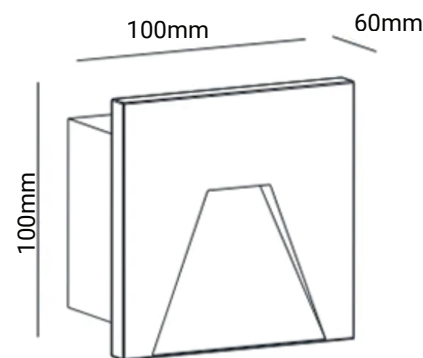

Bermeo

Recessed Wall/Step Light

Features

- The Bermeo Concrete Exterior LED Step Light is designed to withstand outdoor elements while adding a unique accent to illuminate your outdoor spaces.
- Its concrete build produces a textured finish to suit a range of requirements.
- With its premium concrete composition, it assures lasting resilience.

Recessed

IK Rating
IK04

IP Rating
IP65

Standard Warranty
on Led

Lifetime Warranty
on Body

TECHNICAL DATA SHEET - BERMEO - 19902 - RECESSED WALL/STEP LIGHT

TECHNICAL DATA

Product Data	Wall light
Lamp Type	CREE LED
Wattage	2W
Color Temperature	3000K
Rated Luminaire Luminous Flux	180lm
Rated Luminaire Efficiency	90lm/W
IP Rating	65
Beam Angle	62.3°
Input Voltage	AC220-240V
Output Voltage	3V
Frequency Range	50-60 Hz
CRI	Ra>80
Power Factor	>0.9
Output Current	700mA
IK Rating	04
Working Temperature	-20°C ~+55°C
Safety Class	Class II
SDCM (MacAdam)	<3
Material	Concrete body
Finish	Grey 18
Life Span	50,000 Hours
Warranty	Standard 5 Years on Led Lifetime warranty on body
Applications	Outdoors, Residential, Commercial, Hospitality etc.