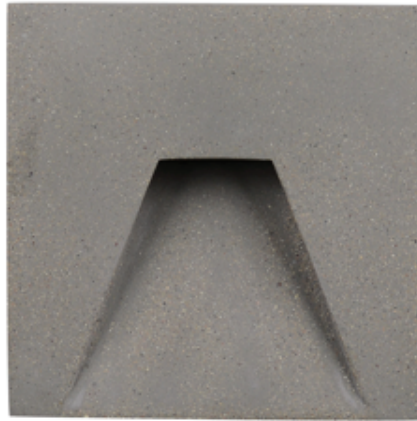

Bermeo

Recessed Wall/Step Light

Features

- The Bermeo Concrete Exterior LED Step Light is designed to withstand outdoor elements while adding a unique accent to illuminate your outdoor spaces.
- Its concrete build produces a textured finish to suit a range of requirements.
- With its premium concrete composition, it assures lasting resilience.

Recessed

IK Rating
IK04

IP Rating
IP65

Standard Warranty
on Led

Lifetime Warranty
on Body

TECHNICAL DATA SHEET - BERMEO - 19902 - RECESSED WALL/STEP LIGHT

TECHNICAL DATA

Product Data	Wall light
Lamp Type	CREE LED
Wattage	2W
Color Temperature	3000K
Rated Luminaire Luminous Flux	180lm
Rated Luminaire Efficiency	90lm/W
IP Rating	65
Beam Angle	62.3°
Input Voltage	AC220-240V
Output Voltage	3V
Frequency Range	50-60 Hz
CRI	Ra>80
Power Factor	>0.9
Output Current	700mA
IK Rating	04
Working Temperature	-20°C ~+55°C
Safety Class	Class II
SDCM (MacAdam)	<3
Material	Concrete body
Finish	Grey 18
Life Span	50,000 Hours
Warranty	Standard 5 Years on Led Lifetime warranty on body
Applications	Outdoors, Residential, Commercial, Hospitality etc.

TECHNICAL OPTIONS

Color Temperature	3000K-6000K
Finish	Stone Pattern effect, White Sandstone Black Sandstone, Natural Grey
Control	Switchable, TRIAC, PWM, 1-10V, DALI