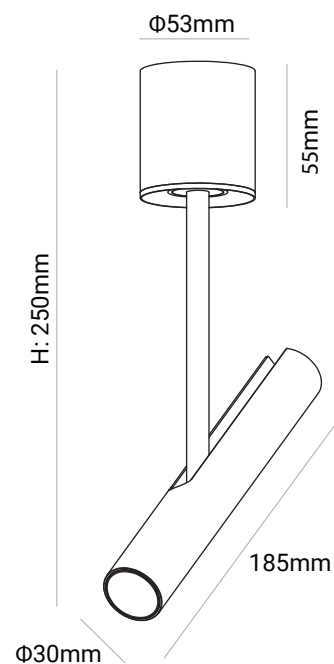

Trento

Surface Mounted Ceiling light

Features

- The Trento Ceiling Pendant is more than just a light source; it's a statement of sophistication.
- Designed for both aesthetics and function, its linear form is complemented by the ability to rotate, this allows for an extraordinary flexibility in lighting, letting you create ambiance or focus lighting effortlessly.
- Ideal for modern offices, art studios, or any interior where directional light and design are paramount, this light stands out for its minimalist appeal and its practical rotating feature.

Surface

UGR
<19

IP Rating
IP44

6
years
warranty

Standard Warranty

TECHNICAL DATA SHEET - TRENTO - 19910 - SURFACE MOUNTED CEILING LIGHT

TECHNICAL DATA

Product Data	Surface Mounted Ceiling light
Lamp Type	BRIDGELUX LED
Wattage	9W
Color Temperature	3000K
Rated Luminaire Luminous Flux	720lm
Rated Luminaire Efficiency	80lm/W
IP Rating	44
Beam Angle	36°
Input Voltage	AC220-240V
Output Voltage	28-42V
Frequency Range	50-60 Hz
CRI	Ra>90
Power Factor	>0.5
Current	200mA
Safety Class	Class I
Operating Temperature	-20°C ~ +40°C
SDCM(MacAdam)	< 3
Material	Die cast Aluminium
Finish	Black
Life Span	60,000 Hours
Warranty	6 Years
Applications	Residential, Commercial, Hospitality etc.