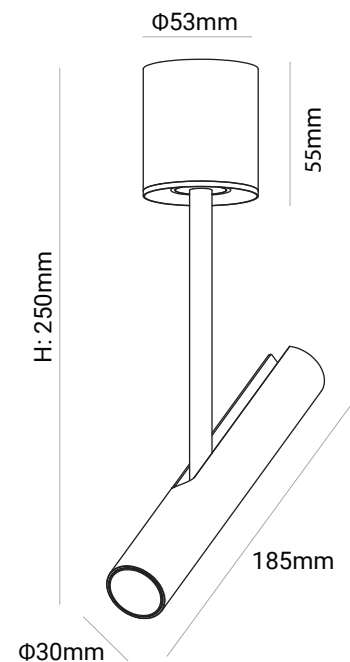

Trento

Surface Mounted Ceiling light

Features

- The Trento Ceiling Pendant is more than just a light source; it's a statement of sophistication.
- Designed for both aesthetics and function, its linear form is complemented by the ability to rotate, this allows for an extraordinary flexibility in lighting, letting you create ambiance or focus lighting effortlessly.
- Ideal for modern offices, art studios, or any interior where directional light and design are paramount, this light stands out for its minimalist appeal and its practical rotating feature.

Surface

UGR
<19

IP Rating
IP44

Standard Warranty

TECHNICAL DATA SHEET - TRENTO - 19909 - SURFACE MOUNTED CEILING LIGHT

TECHNICAL DATA

Product Data	Surface Mounted Ceiling light
Lamp Type	BRIDGELUX LED
Wattage	9W
Color Temperature	3000K
Rated Luminaire Luminous Flux	720lm
Rated Luminaire Efficiency	80lm/W
IP Rating	44
Beam Angle	36°
Input Voltage	AC220-240V
Output Voltage	28-42V
Frequency Range	50-60 Hz
CRI	Ra>90
Power Factor	>0.5
Current	200mA
Safety Class	Class I
Operating Temperature	-20°C ~ +40°C
SDCM(MacAdam)	< 3
Material	Die cast Aluminium
Finish	White
Life Span	60,000 Hours
Warranty	6 Years
Applications	Residential, Commercial, Hospitality etc.