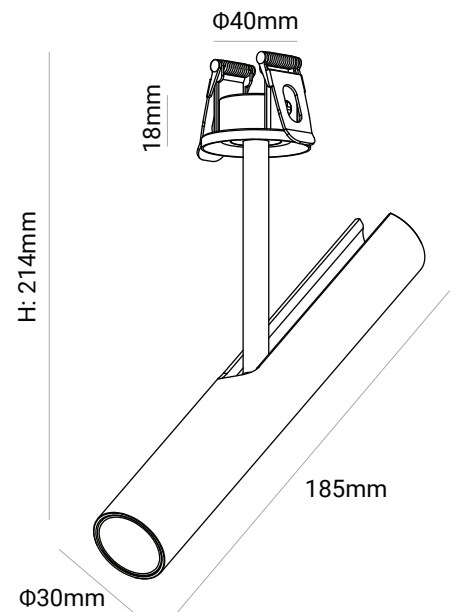

Savona

Recessed Ceiling light

Features

- Savona is a proposal for lighting modern, stylish interiors.
- The lamp attached to the ceiling becomes a decoration that catches the eye and enriches the room decor.
- This luminaire climatically brightens the interior, creating an interesting visual effect.
- The high quality of the lamp meets the highest requirements.

Recessed

UGR
<19

IP Rating
IP44

Standard Warranty

TECHNICAL DATA SHEET - SAVONA - 19907 - RECESSED CEILING LIGHT

TECHNICAL DATA

Product Data	Recessed Ceiling light
Lamp Type	BRIDGELUX LED
Wattage	9W
Color Temperature	3000K
Rated Luminaire Luminous Flux	720lm
Rated Luminaire Efficiency	80lm/W
IP Rating	44
Beam Angle	36°
Input Voltage	AC220-240V
Output Voltage	30-42V
Frequency Range	50-60 Hz
CRI	Ra>90
Power Factor	>0.5
Current	200mA
Safety Class	Class I
Operating Temperature	-20°C ~ +40°C
SDCM(MacAdam)	< 3
Material	Die cast Aluminium
Finish	White
Life Span	60,000 Hours
Warranty	6 Years
Applications	Residential, Commercial, Hospitality etc.

Cutout: Ø35mm

TECHNICAL OPTIONS

CCT	4000K, 6000K
Finish	Black
Control	Switchable/TRIAC/0-10V/DALI/1-10V