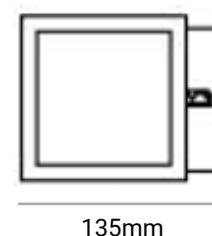

Wall

IK Rating
IK05

IP Rating
IP65

Standard Warranty
on Led

Lifetime Warranty
on Body

TECHNICAL DATA SHEET - CORUNA - 19903 - WALL LIGHT

TECHNICAL DATA

Product Data	Wall light
Lamp Type	PHILIPS LED
Wattage	6W
Color Temperature	3000K
Rated Luminaire Luminous Flux	540lm
Rated Luminaire Efficiency	90lm/W
IP Rating	65
Beam Angle	82.7°
Input Voltage	AC220-240V
Output Voltage	36V
Frequency Range	50-60 Hz
CRI	Ra>80
Power Factor	>0.9
Output Current	150mA
IK Rating	05
Working Temperature	-20°C ~+55°C
Safety Class	Class I
SDCM (MacAdam)	<3
Material	Concrete body
Finish	Grey 18
Life Span	50,000 Hours
Warranty	Standard 5 Years on Led Lifetime warranty on body
Applications	Outdoors, Residential, Commercial, Hospitality etc.