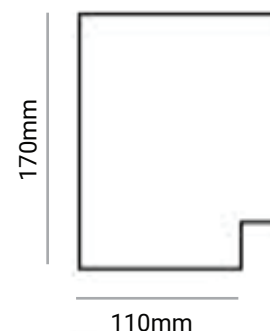

Wall

IK Rating
IK05

IP Rating
IP65

Standard Warranty
on Led

Lifetime Warranty
on Body

TECHNICAL DATA SHEET - CORUNA - 19903 - WALL LIGHT

TECHNICAL DATA

Product Data	Wall light
Lamp Type	PHILIPS LED
Wattage	6W
Color Temperature	3000K
Rated Luminaire Luminous Flux	540lm
Rated Luminaire Efficiency	90lm/W
IP Rating	65
Beam Angle	82.7°
Input Voltage	AC220-240V
Output Voltage	36V
Frequency Range	50-60 Hz
CRI	Ra>80
Power Factor	>0.9
Output Current	150mA
IK Rating	05
Working Temperature	-20°C ~+55°C
Safety Class	Class I
SDCM (MacAdam)	<3
Material	Concrete body
Finish	Grey 18
Life Span	50,000 Hours
Warranty	Standard 5 Years on Led Lifetime warranty on body
Applications	Outdoors, Residential, Commercial, Hospitality etc.