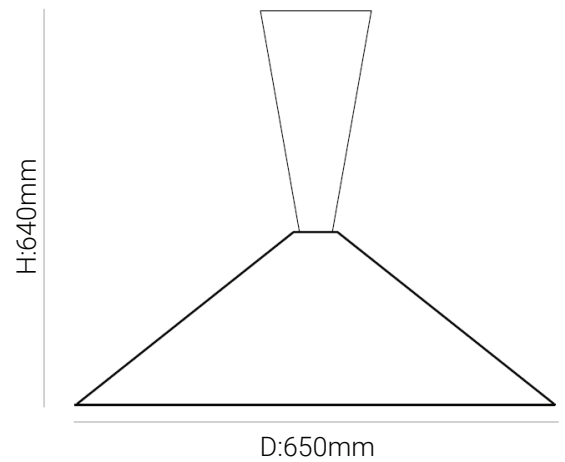

Material Aluminum Body
Finish Sanded Black with Matt White inside
Dimension D:650 x H:640mm
Lamp Type E27
Warranty 3 Years

Dimension

Standards