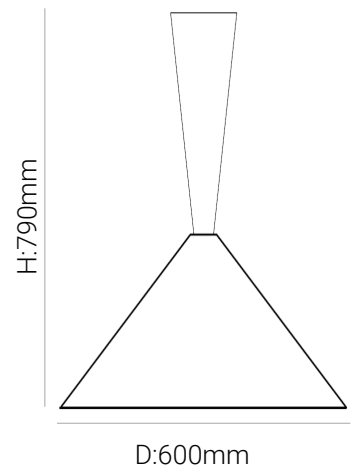

solana[®]

Mora - Ceiling Light

General Information

Brand	Solana
Collection	Ceiling Lights
SKU	20021

Facts

Material	Aluminum Body
Finish	Sanded Blue with Light Grey inside
Dimension	D:600 x H: 790mm
Lamp Type	E27
Warranty	3 Years

Dimension

Standards