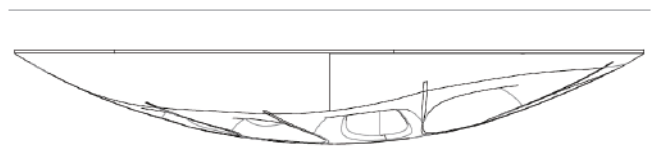

solana[®]

Otero - Ceiling Light

General Information

Brand	Solana
Collection	Ceiling Lights
SKU	20020

Facts

Material	Aluminum Body + Pet-Felt
Finish	Black
Dimension	D:710 x H:63mm

Light Source	CREE LED
Wattage	22W
Lumen	1540lm
Kelvin	3000K
Warranty	3 Years

Dimension

D:710mm

Standards