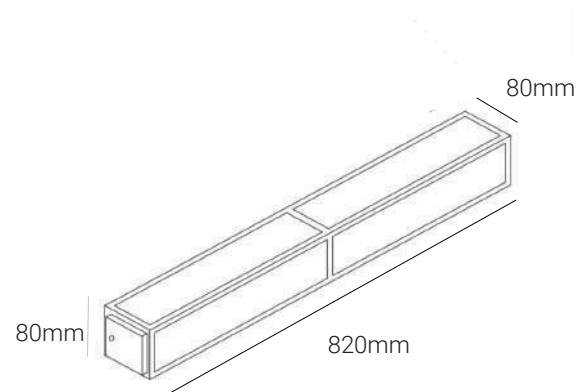

solana[®]

Mato - Mirror Light

General Information

Brand	Solana
Collection	Mirror Lights
SKU	19990

Facts

Material	Iron+Stainless Steel
Finish	Chrome
Dimension	L:820 x W:80 x H:80mm
Light Source	EPISTAR LED
Wattage	18W
Kelvin	3000K/4000K/6000K
Lumen	1170lm/1260lm/1350lm
Warranty	3 Years