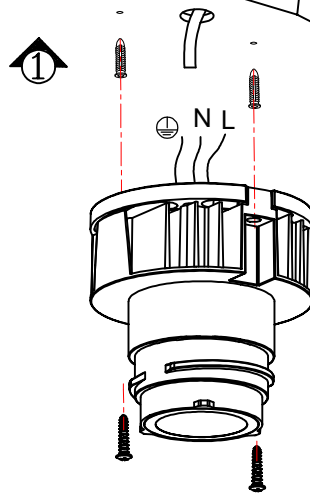

ATTENTION: FOR THIS OPERATION YOU HAVE TO CUT OFF THE POWER

**MAXIMUM**  
220-240V~ 50/60Hz 1xMAX  
9W (led)

3

4

5