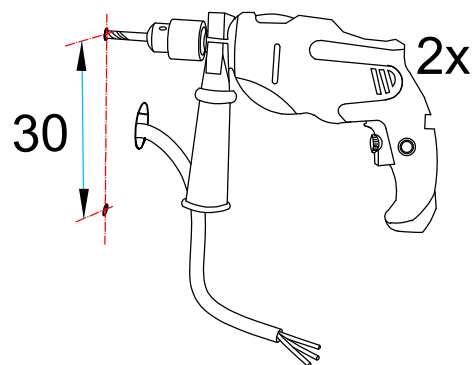

ATTENTION: FOR THIS OPERATION YOU HAVE TO CUT OFF THE POWER

SYW
SPAIN

Arlet
19144

MAXIMUM
220-240V~ 50/60Hz
Total: 5W

1

2