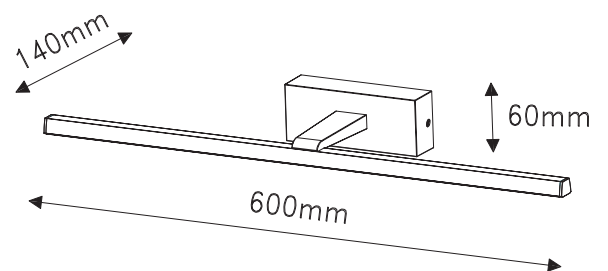

solana[®]

Clon Max - Bathroom & Mirror light

Clon Max

solana®

Technical Specification Sheet | BATHROOM & MIRROR LIGHT

General Information

Brand	solana
Collection	Clon Max (CCT Changeable)
SKU	19867

Facts

Material	ABS + Aluminium
Finish	Sanded Black

Light Source	EPISTAR LED
Wattage	12W
Kelvin	3000K/4000K/6000K
Lumen	80lm/W
Warranty	3 Years

Dimension

Standards