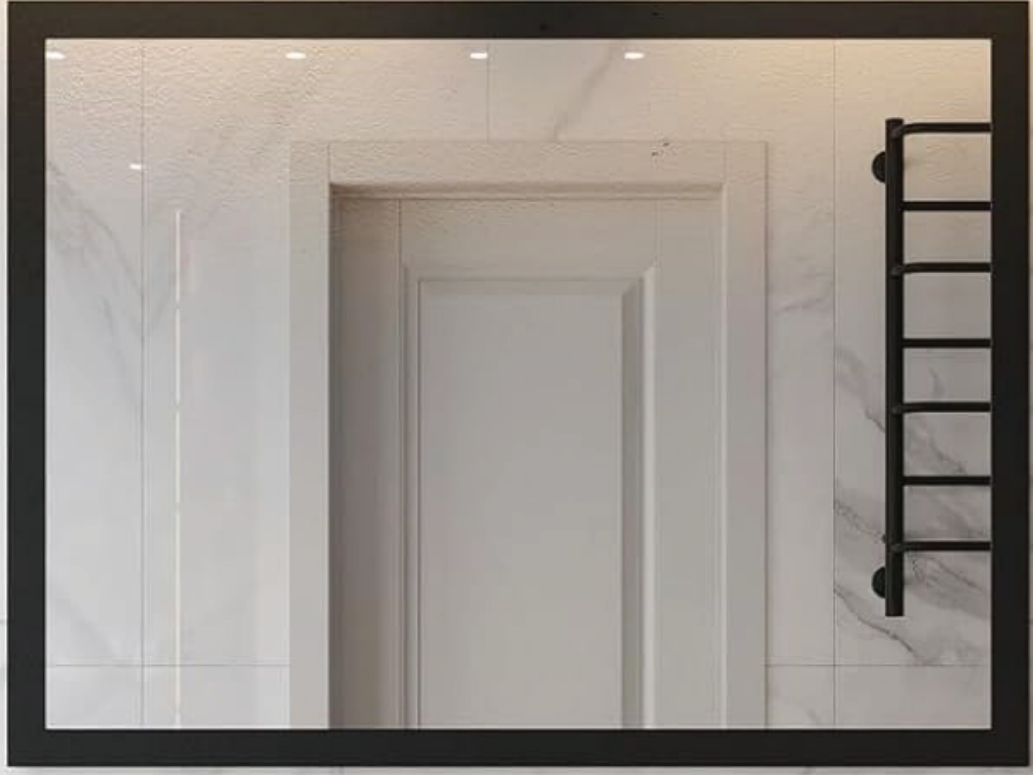

solana[®]

Clon Max - Bathroom & Mirror light

Clon Max

solana®

Technical Specification Sheet | BATHROOM & MIRROR LIGHT

General Information

Brand	solana
Collection	Clon Max (CCT Changeable)
SKU	19867

Facts

Material	ABS + Aluminium
Finish	Sanded Black

Light Source	EPISTAR LED
Wattage	12W
Kelvin	3000K/4000K/6000K
Lumen	80lm/W
Warranty	3 Years

Dimension

Standards