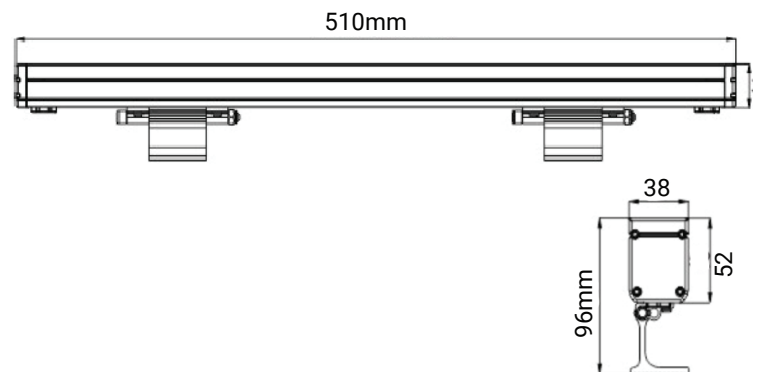

Minas

Surface Mounted Wall Washer

Features

- Housing: 12#Die-casting powder coated aluminum.
- Ultra clear and high quality strengthen 8mm tempered glass cover, ensure high luminous efficacy (90-95%), outstanding accuracy of color temperature, and excellent impact resistance and rub resistance.
- Power cable: H05RN-F 2*1.0mm² (low voltage).
H05RN-F 3*0.75mm² (high voltage).

Surface

IP Rating
IP66

IK Rating
IK08

Standard Warranty

TECHNICAL DATA SHEET - MINAS - 19862 - SURFACE MOUNTED WALL WASHER LIGHT

TECHNICAL DATA

Product Data	Wall Washer light
Lamp Type	OSRAM LED
Wattage	18W
Color Temperature	3000K
Rated Luminaire Luminous Flux	1620lm
Rated Luminaire Efficiency	90lm/W
IP Rating	66
Beam Angle	30°
Input Voltage	AC220-240V
Output Voltage	24-38V
Frequency Range	50-60 Hz
CRI	Ra>80
Power Factor	>0.5
Working Temperature	-20°C~+50°C
Material	Die cast aluminum
Finish	Dark Grey
Life Span	50,000 Hours
Warranty	5 Years
Applications	Outdoors, Residential, Commercial, Hospitality etc.

TECHNICAL OPTIONS

Wattage	24W/36W
Color Temperature	4000K-6000K, RGB
Beam Angle	10°/15°/45°/60°/20*45°/10x60°
Control	Switchable, TRIAC, 1-10V, Dali