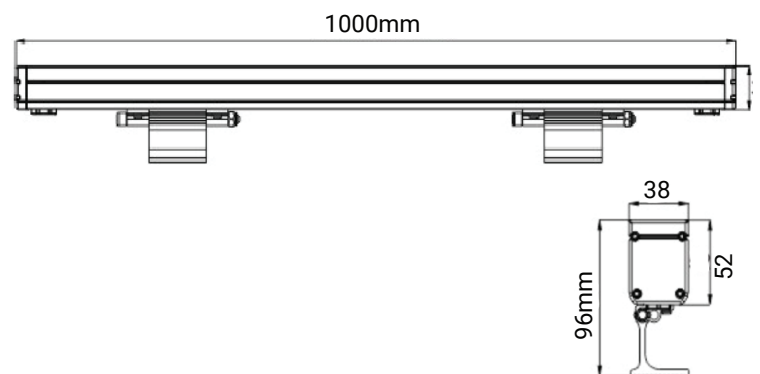

Minas

Surface Mounted Wall Washer

Features

- Housing: 12#Die-casting powder coated aluminum.
- Ultra clear and high quality strengthen 8mm tempered glass cover, ensure high luminous efficacy (90-95%), outstanding accuracy of color temperature, and excellent impact resistance and rub resistance.
- Power cable: H05RN-F 2*1.0mm² (low voltage).
H05RN-F 3*0.75mm² (high voltage).

 Surface

 IP Rating
IP66

 IK Rating
IK08

 5 years
warranty Standard Warranty

TECHNICAL DATA SHEET - MINAS - 19861 - SURFACE MOUNTED WALL WASHER LIGHT

TECHNICAL DATA

Product Data	Wall Washer light
Lamp Type	OSRAM LED
Wattage	36W
Color Temperature	3000K
Rated Luminaire Luminous Flux	3240lm
Rated Luminaire Efficiency	90lm/W
IP Rating	66
Beam Angle	30°
Input Voltage	AC220-240V
Output Voltage	24-38V
Frequency Range	50-60 Hz
CRI	Ra>80
Power Factor	>0.5
Working Temperature	-20°C~+50°C
Material	Die cast aluminum
Finish	Dark Grey
Life Span	50,000 Hours
Warranty	5 Years
Applications	Outdoors, Residential, Commercial, Hospitality etc.

TECHNICAL OPTIONS

Wattage	18W/24W
Color Temperature	4000K-6000K, RGB
Beam Angle	10°/15°/45°/60°/20*45°/10x60°
Control	Switchable, TRIAC, 1-10V, Dali