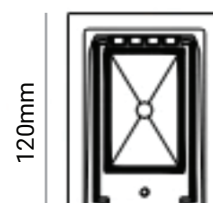

### TECHNICAL DATA

<b>Product Data</b>	Wall light
<b>Lamp Type</b>	PHILIPS LED
<b>Wattage</b>	12W
<b>Color Temperature</b>	3000K
<b>Rated Luminaire Luminous Flux</b>	1080lm
<b>Rated Luminaire Efficiency</b>	90lm/W
<b>IP Rating</b>	65
<b>Beam Angle</b>	2° - 80° (Adjustable)
<b>Input Voltage</b>	AC220-240V
<b>Output Voltage</b>	36V
<b>Frequency Range</b>	50-60 Hz
<b>CRI</b>	Ra>80
<b>Power Factor</b>	>0.9
<b>Output Current</b>	300mA
<b>IK Rating</b>	05
<b>Working Temperature</b>	-20°C ~+55°C
<b>Safety Class</b>	Class I
<b>SDCM (MacAdam)</b>	<3
<b>Material</b>	Concrete body
<b>Finish</b>	Dark Grey Granite
<b>Life Span</b>	50,000 Hours
<b>Warranty</b>	5 Years
<b>Applications</b>	Outdoors, Residential, Commercial, Hospitality etc.