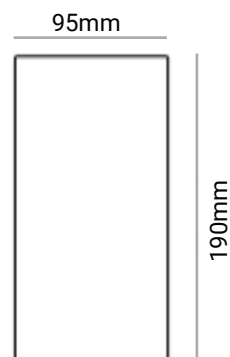

### TECHNICAL DATA

<b>Product Data</b>	Wall light
<b>Lamp Type</b>	PHILIPS LED
<b>Wattage</b>	12W
<b>Color Temperature</b>	3000K
<b>Rated Luminaire Luminous Flux</b>	1080lm
<b>Rated Luminaire Efficiency</b>	90lm/W
<b>IP Rating</b>	65
<b>Beam Angle</b>	2° - 80° (Adjustable)
<b>Input Voltage</b>	AC220-240V
<b>Output Voltage</b>	36V
<b>Frequency Range</b>	50-60 Hz
<b>CRI</b>	Ra>80
<b>Power Factor</b>	>0.9
<b>Output Current</b>	300mA
<b>IK Rating</b>	05
<b>Working Temperature</b>	-20°C ~+55°C
<b>Safety Class</b>	Class I
<b>SDCM (MacAdam)</b>	<3
<b>Material</b>	Concrete body
<b>Finish</b>	Dark Grey Granite
<b>Life Span</b>	50,000 Hours
<b>Warranty</b>	5 Years
<b>Applications</b>	Outdoors, Residential, Commercial, Hospitality etc.