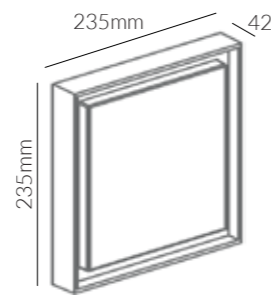

SKU	W	CCT	LM	mA	Beam	Size(mm)	Cut(mm)
Teja	15560	15W	3000K	1,275lm	350mA	110°	235x235x42	-
	15382	15W	4000K	1,350lm	350mA	110°	235x235x42	-
	15383	15W	6000K	1,425lm	350mA	110°	235x235x42	-

AC220-240V IP65 CRI>80 PF>0.9