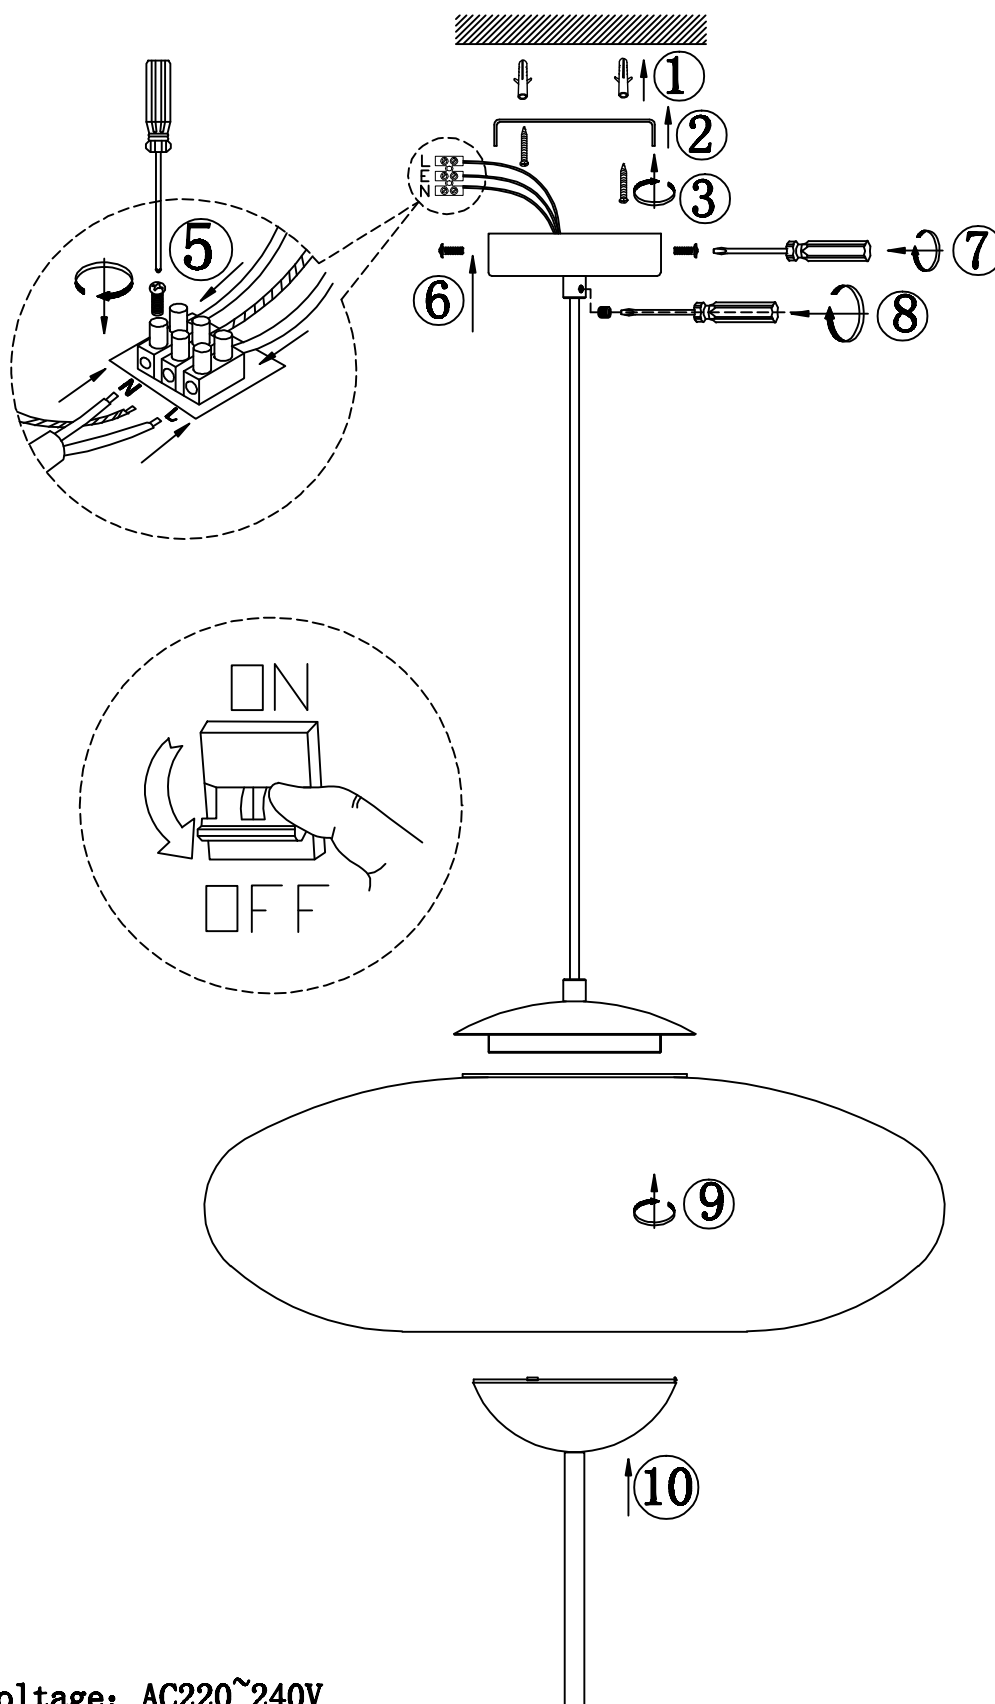

## Installation Instruction

1. Rated Voltage: AC220~240V
2. Frequency: 50~60Hz
3. light source:LED
4. Material: Metal, Acrylic