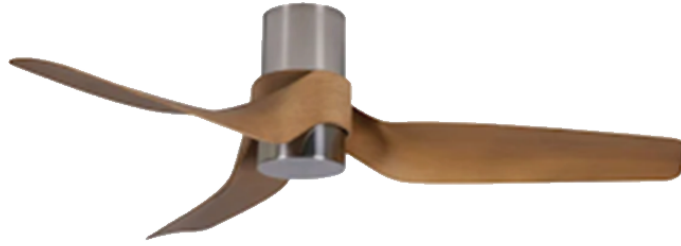

Nautica DC Fan with Light

Description

- Nautica 132cm DC fan with light in brushed chrome/teak

The Nautica blends both form and function to create an outstanding statement piece, featuring revolutionary Australian design elements that produces a unique floating effect with the fan blades. With a high airflow of almost 213 cubic metres per minute, the black Nautica ceiling fan is perfect for indoor and alfresco spaces in coastal homes.

3 years
warranty **Standard Warranty**

TECHNICAL DATA SHEET - NAUTICA - 19767 - CEILING FAN

TECHNICAL DATA

Product Data	Ceiling Fan
Airflow	212.38m ³ /min
Fan Speed	6 speed remote control
Remote Control	Included
No Of Blades	3
Fan Blade Size	1320mm
Reversible	Yes
Wattage	12W
Colour Temperature	3000K
Lumen	1100lm
Voltage	240V
Fan Motor Wattage	35
Standard Ceiling Drop	300mm
Weight (kg)	6.1kgs
Material	ABS
Finish	Brushed Chrome/Teak
Warranty	3 Years