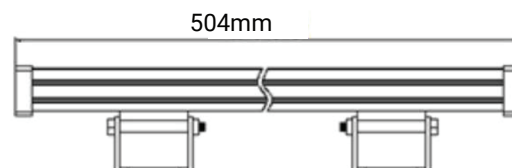

 Surface

 **IK Rating**
IK08

 **IP Rating**
IP67

 **Standard Warranty**
5 years warranty

TECHNICAL DATA SHEET - SELINA - 19489 - SURFACE MOUNTED WALL WASHER LIGHT

TECHNICAL DATA

Product Data	Wall Washer light
Lamp Type	OSRAM LED
Wattage	18W
Color Temperature	3000K
Rated Luminaire Luminous Flux	1620lm
Rated Luminaire Efficiency	90lm/W
IP Rating	67
Beam Angle	15x45°
Voltage	AC220-240V
Frequency Range	50-60 Hz
CRI	Ra>80
Power Factor	>0.5
Working Temperature	-20°C~+50°C
Material	Die cast aluminum
Finish	Silver
Life Span	50,000 Hours
Warranty	5 Years
Applications	Outdoors, Residential, Commercial, Hospitality etc.

TECHNICAL OPTIONS

Wattage	36W/48W/60W
Color Temperature	4000K-6000K, RGB
Beam Angle	10x60°/15x18°
Control	Switchable, TRIAC, 1-10V, Dali