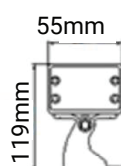

 Surface

 **IK Rating**
IK08

 **IP Rating**
IP67

 **Standard Warranty**
5 years warranty

TECHNICAL DATA SHEET - SELINA - 19489 - SURFACE MOUNTED WALL WASHER LIGHT

TECHNICAL DATA

Product Data	Wall Washer light
Lamp Type	OSRAM LED
Wattage	18W
Color Temperature	3000K
Rated Luminaire Luminous Flux	1620lm
Rated Luminaire Efficiency	90lm/W
IP Rating	67
Beam Angle	15x45°
Voltage	AC220-240V
Frequency Range	50-60 Hz
CRI	Ra>80
Power Factor	>0.5
Working Temperature	-20°C~+50°C
Material	Die cast aluminum
Finish	Silver
Life Span	50,000 Hours
Warranty	5 Years
Applications	Outdoors, Residential, Commercial, Hospitality etc.