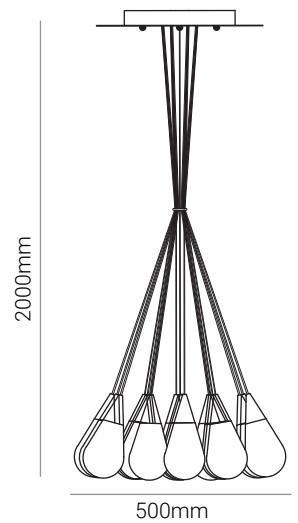

solana[®]

Ivonne - PENDANT LIGHT

General Information

Brand	solana
Collection	Ivonne
SKU	19111

Facts

Material	Aluminium+Glass body
Finish	Gold+White
Light Source	LED
Wattage	57W
Kelvin	3000K
Lumen	4560lm
Warranty	3 Years

Dimension

Standards