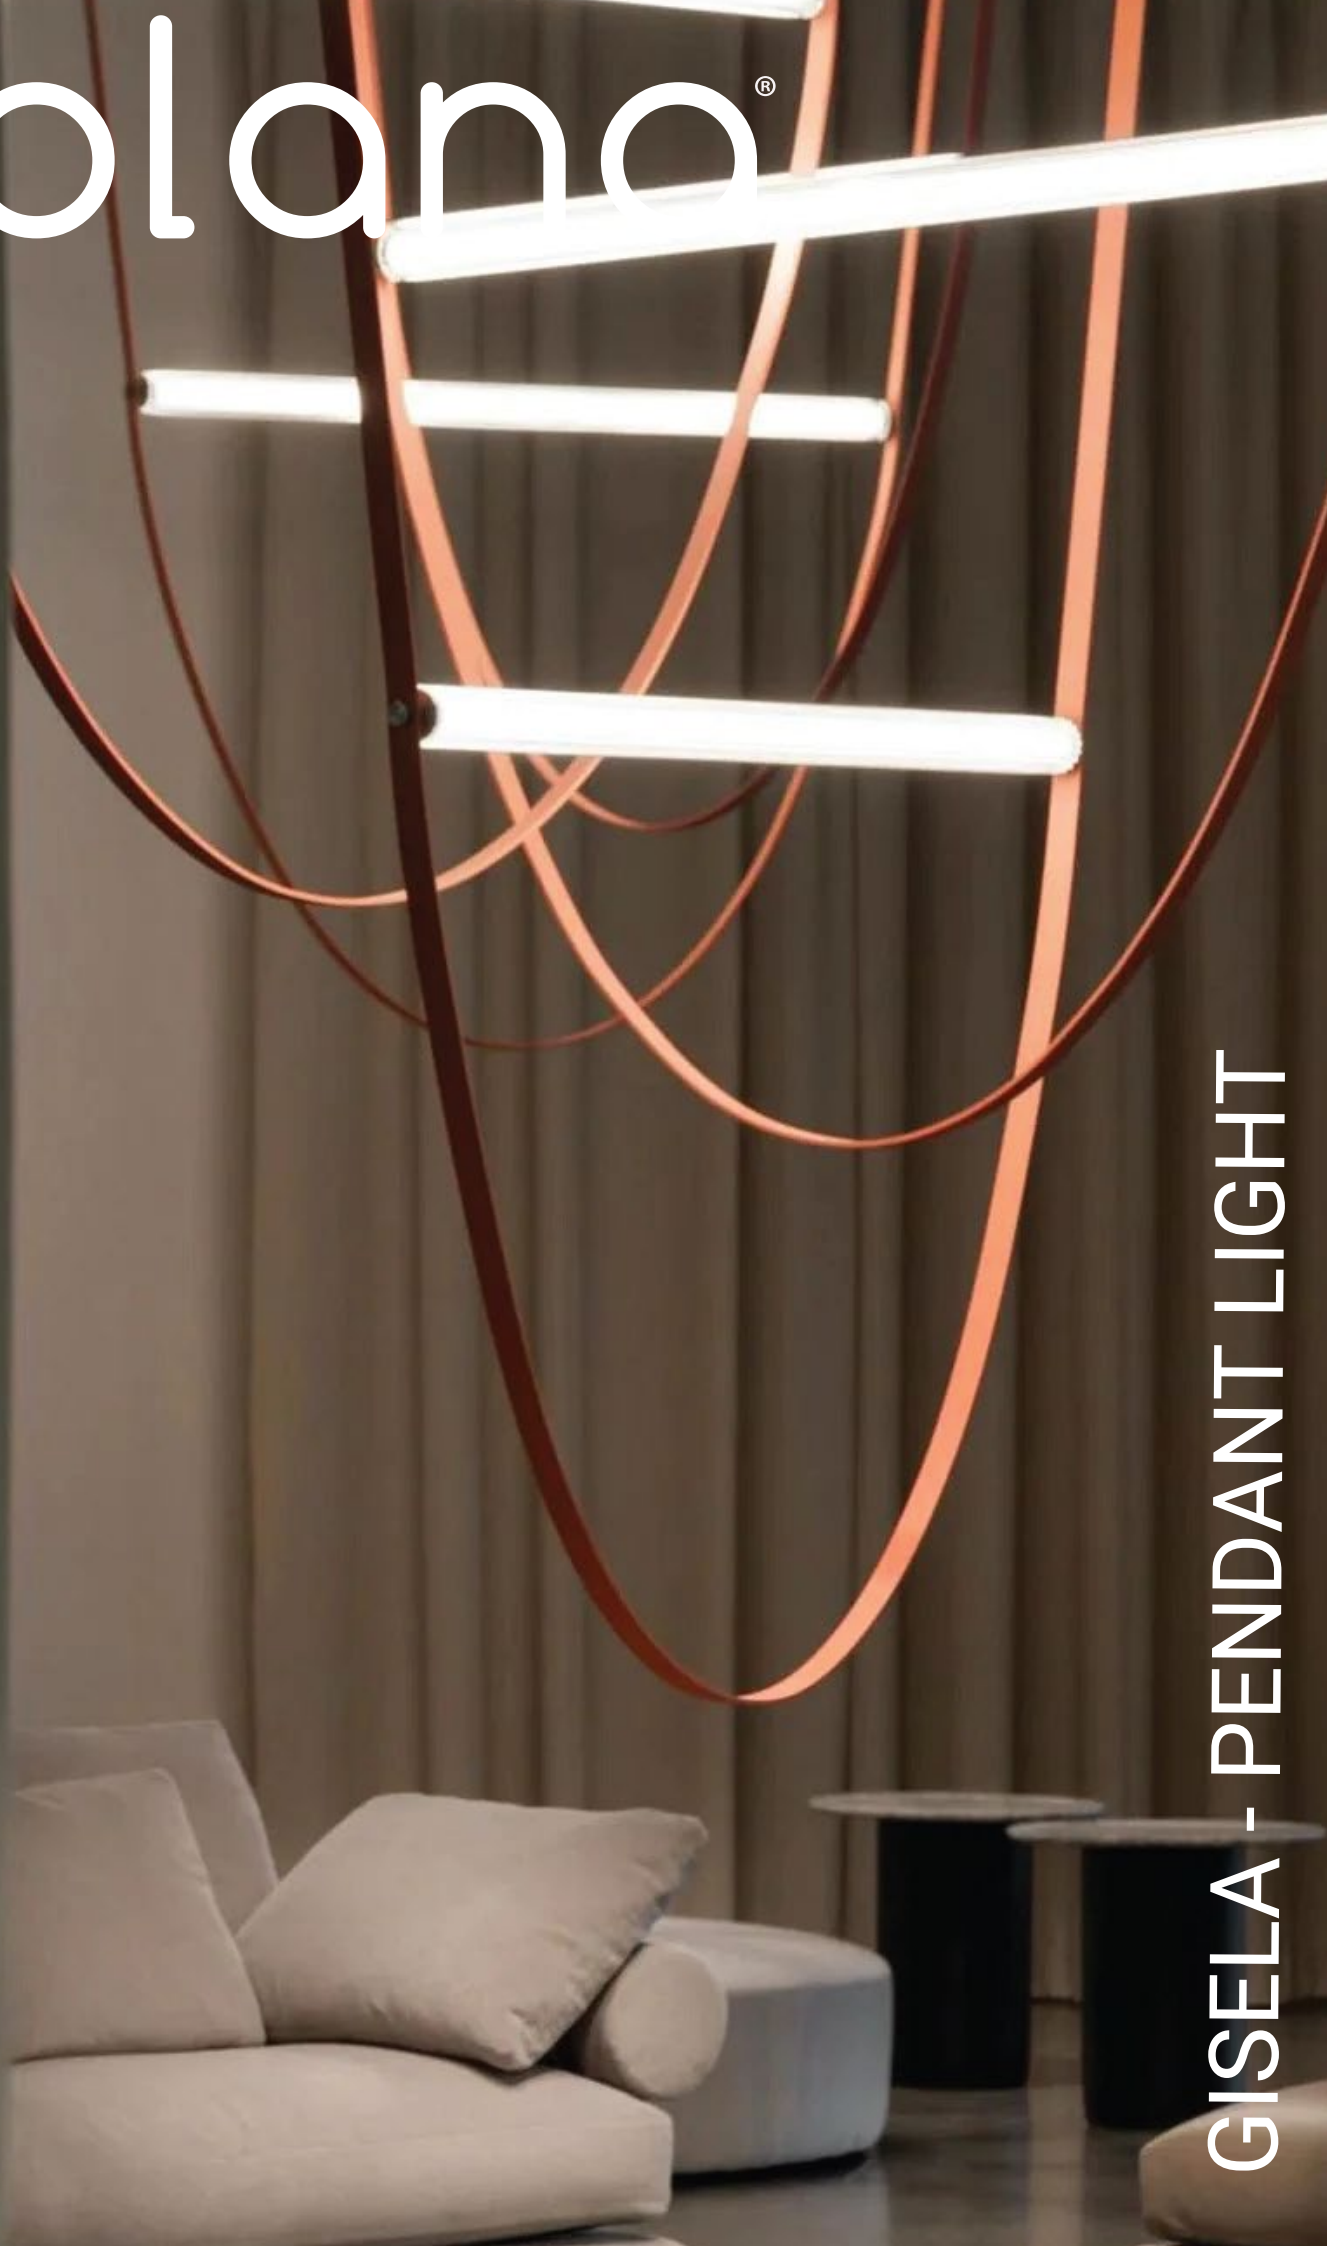

solano®

GISELA - PENDANT LIGHT

General Information

Brand	solana
Collection	Gisela
SKU	19109

Facts

Material	Aluminum+Silicone+Glass body
Finish	Dark Brown
Light Source	LED
Wattage	90W
Kelvin	3000K
Lumen	7200lm
Warranty	3 Years