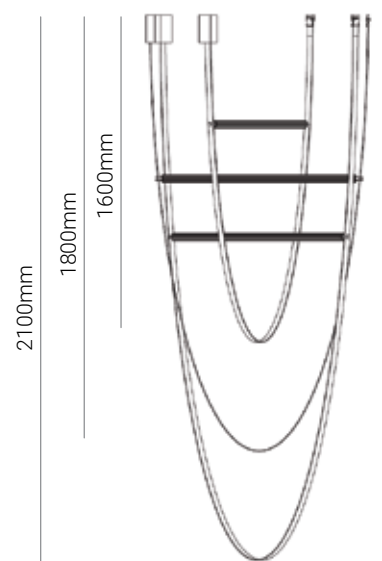

solano®

GISELA - PENDANT LIGHT

General Information

Brand	solana
Collection	Gisela
SKU	19109

Facts

Material	Aluminum+Silicone+Glass body
Finish	Dark Brown
Light Source	LED
Wattage	90W
Kelvin	3000K
Lumen	7200lm
Warranty	3 Years

Dimension

Standards