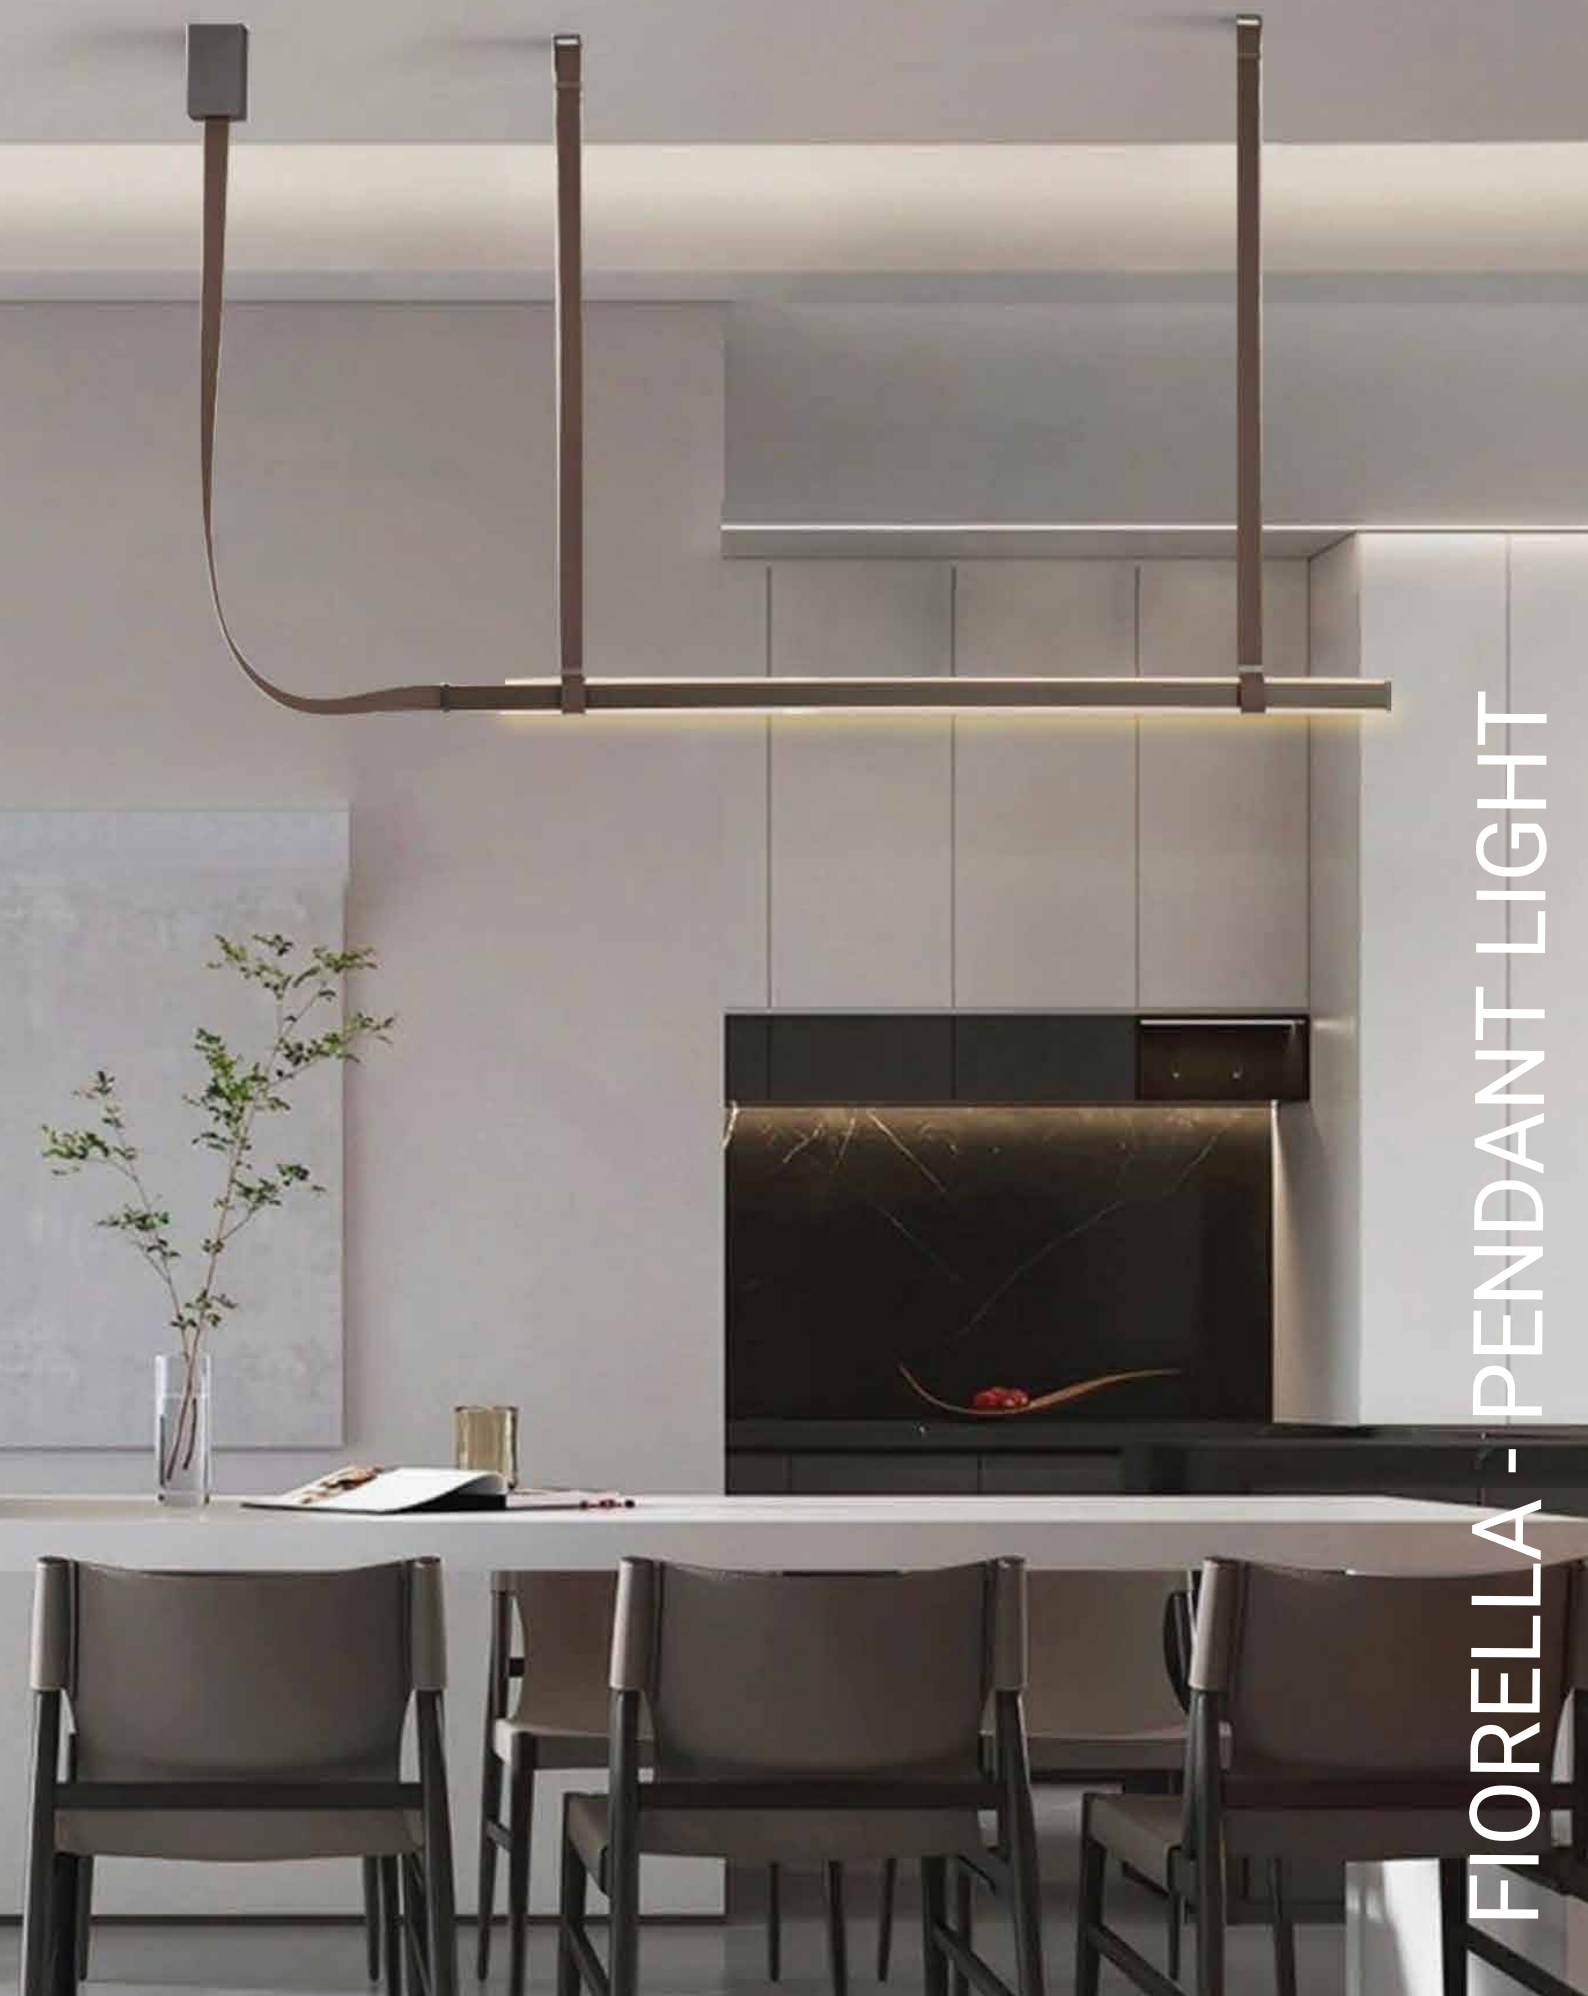

solana[®]

FIORELLA - PENDANT LIGHT

General Information

Brand	solana
Collection	Fiorella
SKU	19108

Facts

Material	Aluminum+Silicone body
Finish	Silver Grey+Dark Brown
Light Source	LED
Wattage	24W
Kelvin	3000K
Lumen	1920lm
Warranty	3 Years