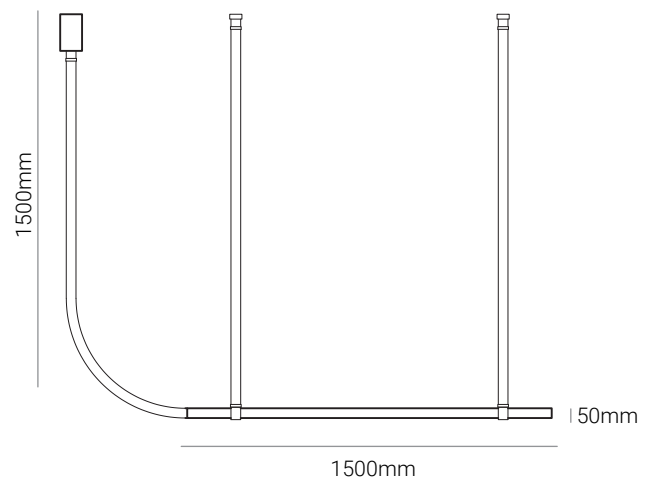

solana[®]

FIORELLA - PENDANT LIGHT

General Information

Brand	solana
Collection	Fiorella
SKU	19108

Facts

Material	Aluminum+Silicone body
Finish	Silver Grey+Dark Brown
Light Source	LED
Wattage	24W
Kelvin	3000K
Lumen	1920lm
Warranty	3 Years

Dimension

Standards