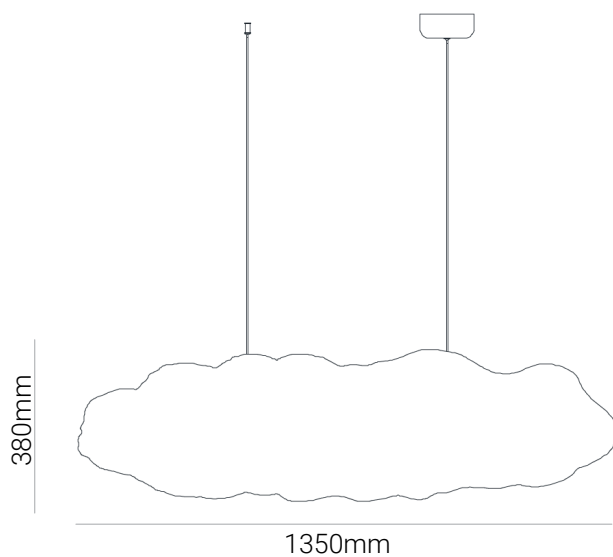

### Facts

Material Paper Pulp  
Finish White  
Dimension L:1350 x W:680 x H:380mm

Light Source CITIZEN LED  
Wattage 50W  
Kelvin 3000K  
Lumen 3750lm (75lm/W)  
Warranty 3 Years

### Dimension