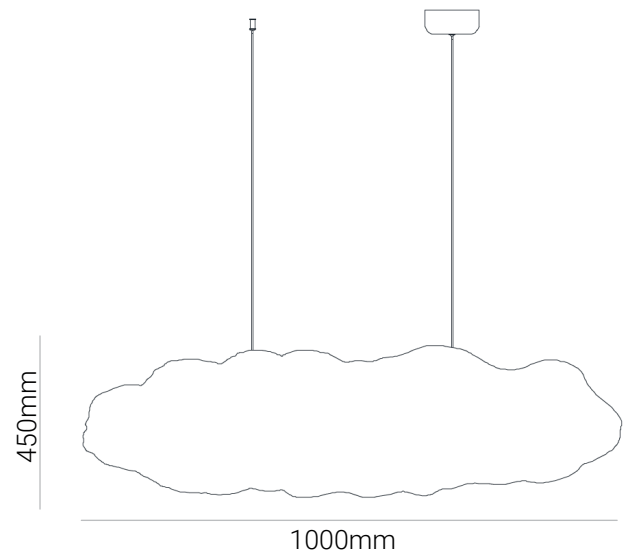

solano®

Peiro - Pendant Light

General Information

Brand	Solana
Collection	Peiro
SKU	19104

Facts

Material	Paper Pulp
Finish	White
Dimension	L:1000 x W:450 x H:450mm

Light Source	CITIZEN LED
Wattage	30W
Kelvin	3000K
Lumen	2250lm (75lm/W)
Warranty	3 Years

Dimension

Standards