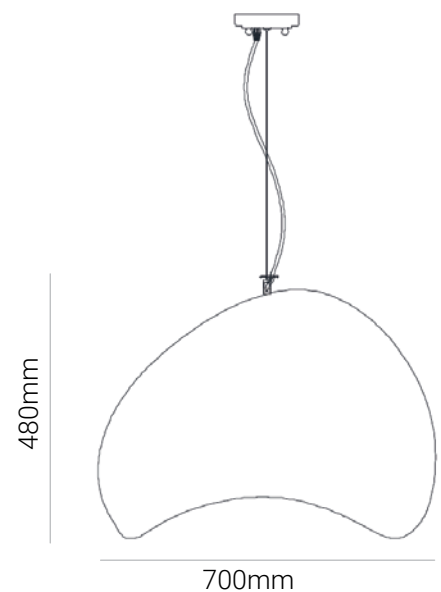

solana[®]

Taresa - Pendant Light

Taresa

Technical Specification Sheet | PENDANT LIGHT

solana®

General Information

Brand Solana
Collection Taresa
SKU 19103

Facts

Material Resin+Organic Coating
Finish White
Dimension D:700 x W:520 x H:480mm

Light Source E27
Warranty 3 Years

Dimension

Standards