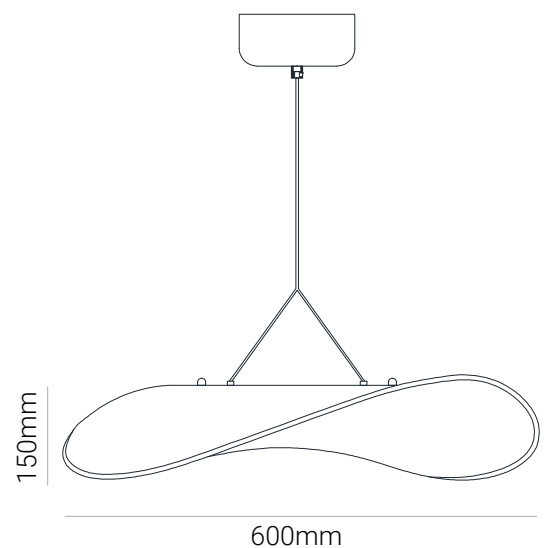

solana[®]

Dionara - Pendant Light

Dionara

Technical Specification Sheet | PENDANT LIGHT

solana®

General Information

Brand	Solana
Collection	Dionara
SKU	19100

Facts

Material	Mulberry Silk
Finish	White
Dimension	L:600 x W:500 x H:150mm

Light Source	CITIZEN LED
Wattage	20W
Kelvin	3000K
Lumen	1500lm (75lm/W)
Warranty	3 Years

Dimension

Standards