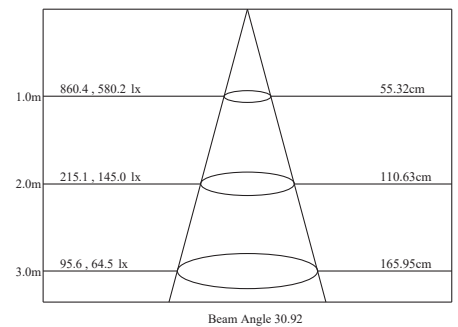

 Spike

 IP Rating
IP66

 IK Rating
IK08

 5 years
warranty Standard Warranty

TECHNICAL DATA SHEET - CORZO - 17593 - SPIKE LIGHT

TECHNICAL DATA

Product Data	Spike Light
Lamp Type	CITIZEN LED
Wattage	12W
Color Temperature	3000K
Rated Luminaire Luminous Flux	1200lm
Rated Luminaire Efficiency	100lm/W
IP Rating	66
Beam Angle	20°
Voltage	AC220-240V
Output Current	120mA
Frequency Range	50-60 Hz
CRI	Ra>80
Power Factor	>0.90
Safety Class	Class I
Operating Temperature	-20°C ~ +50°C
Material	Die Cast Aluminium Body
Finish	Matt Black Anodized
Lifespan	50,000 Hours
Warranty	5 Years
Applications	Outdoors, Gardens, etc.

Unit: mm

TECHNICAL OPTIONS

Wattage	7W
Color Temperature	3000K-6000K
Beam Angle	15° / 24° / 36° / 60°
Control	Switchable, TRIAC, 1-10V, DALI,0-10V
Accessories	Linear glass lens, Soften glass lens & Honeycomb louver