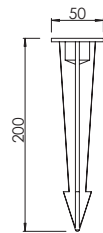

 Spike

 IP Rating
IP66

 IK Rating
IK08

 5 years
warranty Standard Warranty

TECHNICAL DATA SHEET - CORZO - 17593 - SPIKE LIGHT

TECHNICAL DATA

Product Data	Spike Light
Lamp Type	CITIZEN LED
Wattage	12W
Color Temperature	3000K
Rated Luminaire Luminous Flux	1200lm
Rated Luminaire Efficiency	100lm/W
IP Rating	66
Beam Angle	20°
Voltage	AC220-240V
Output Current	120mA
Frequency Range	50-60 Hz
CRI	Ra>80
Power Factor	>0.90
Safety Class	Class I
Operating Temperature	-20°C ~ +50°C
Material	Die Cast Aluminium Body
Finish	Matt Black Anodized
Lifespan	50,000 Hours
Warranty	5 Years
Applications	Outdoors, Gardens, etc.

Unit: mm

TECHNICAL OPTIONS

Wattage	7W
Color Temperature	3000K-6000K
Beam Angle	15° / 24° / 36° / 60°
Control	Switchable, TRIAC, 1-10V, DALI,0-10V
Accessories	Linear glass lens, Soften glass lens & Honeycomb louver