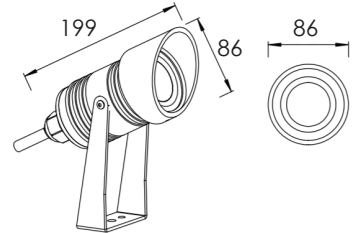

Corzo Spike light

Features

- Professional optical reflector; standard beam angle 20°
- Sunken light source for reduced glare
- Mounting Type: U bracket for solid ground; spike for soft ground
- Weather resistant hard anodized finish
- Waterproof: IP67 glue-free
- Quick & Easy to Install

 Spike

 IP Rating
IP66

 IK Rating
IK08

 5 years
warranty Standard Warranty

TECHNICAL DATA SHEET - CORZO - 17593 - SPIKE LIGHT

TECHNICAL DATA

Product Data	Spike Light
Lamp Type	CITIZEN LED
Wattage	12W
Color Temperature	3000K
Rated Luminaire Luminous Flux	1200lm
Rated Luminaire Efficiency	100lm/W
IP Rating	66
Beam Angle	20°
Voltage	AC220-240V
Output Current	120mA
Frequency Range	50-60 Hz
CRI	Ra>80
Power Factor	>0.90
Safety Class	Class I
Operating Temperature	-20°C ~ +50°C
Material	Die Cast Aluminium Body
Finish	Matt Black Anodized
Lifespan	50,000 Hours
Warranty	5 Years
Applications	Outdoors, Gardens, etc.

Unit: mm

TECHNICAL OPTIONS

Wattage	7W
Color Temperature	3000K-6000K
Beam Angle	15° / 24° / 36° / 60°
Control	Switchable, TRIAC, 1-10V, DALI,0-10V
Accessories	Linear glass lens, Soften glass lens & Honeycomb louver