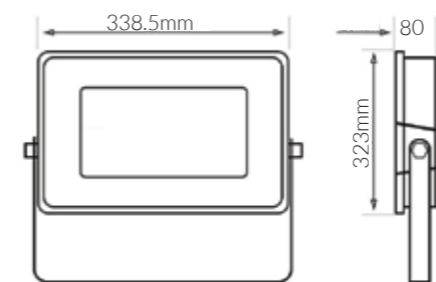

Product Options:

Control: Switchable / TRIAC / 0-10V / 1-10V / DALI
Optional: PIR Sensor

	SKU	W	CCT	LM	mA	Beam	Size(mm)	Cut(mm)
Ewo (CCT & Wattage Changeable)	18408	80W/100W/ 150W	3000K/4000K/ 5000K	140lm/W	-	120°	338.5x80x323	-
	18409	150W/180W/ 200W	3000K/4000K/ 5000K	140lm/W	-	120°	338.5x80x323	-
	18450	50W	3000K	6,500lm	-	120°	228x60x203	-
	18451	50W	6000K	7,000lm	-	120°	228x60x203	-

AC220-240V IP66 CRI>70 PF>0.9

SKU 18408/18409

SKU 18450/18451