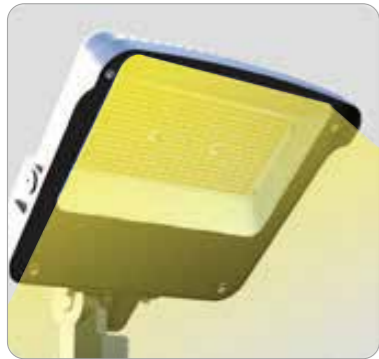

EWO

CCT & Wattage Changeable

SYV | Outdoor Flood Light

Product Specifications:

Lamp Type: LUMI LED's
 Operating Temp.: -20°C ~ +50°C
 Material: Die cast aluminium body
 Lens: Tempered glass
 Finish: Matte Black
 Lifespan: 50,000 Hrs
 Warranty: 5 Years
 Applications: Outdoor Parking Lots, Playgrounds, Landscape Lighting

Integrated Visor Reduces
Observable Glare

High Efficacy Up to 160LPW

High-reflectance white reflector
maximizes output

Tempered glass lens won't yellow

Photocell