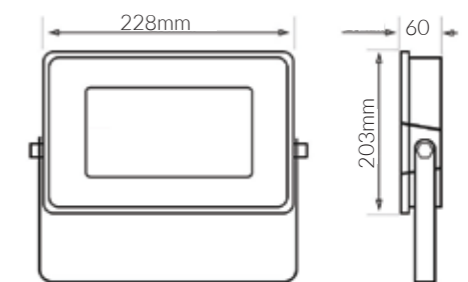

EWO

CCT & Wattage Changeable

SYV | Outdoor Flood Light

Product Specifications:

Lamp Type: LUMI LED's
Operating Temp.: -20°C ~ +50°C
Material: Die cast aluminium body
Lens: Tempered glass
Finish: Matte Black
Lifespan: 50,000 Hrs
Warranty: 5 Years
Applications: Outdoor Parking Lots, Playgrounds, Landscape Lighting

Product Options:

Control: Switchable / TRIAC / 0-10V / 1-10V / DALI
Optional: PIR Sensor

	SKU	W	CCT	LM	mA	Beam	Size(mm)	Cut(mm)
Ewo (CCT & Wattage Changeable)	18408	80W/100W/ 150W	3000K/4000K/ 5000K	140lm/W	-	120°	338.5x80x323	-
	18409	150W/180W/ 200W	3000K/4000K/ 5000K	140lm/W	-	120°	338.5x80x323	-
	18450	50W	3000K	6,500lm	-	120°	228x60x203	-
	18451	50W	6000K	7,000lm	-	120°	228x60x203	-

AC220-240V IP66 CRI>70 PF>0.9

SKU 18408/18409

SKU 18450/18451