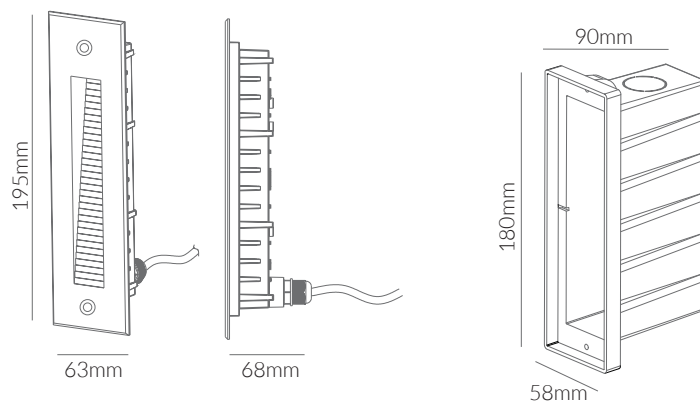

**Product Specifications:**

Lamp Type: OSRAM LED  
 Operating Temp.: -20°C ~ +50°C  
 Material: 12# Die-casting grey powder coated aluminum T=60-80um  
 Front Cover: 12# Die-casting aluminum  
 Glass: Tempered glass T=2mm  
 Gasket: Molding shaped silicone seal  
 Finish: Sanded Dark Grey  
 Lifespan: 50,000 Hours  
 Warranty: 5 Years  
 Applications: Staircase, Sidewalk

**Product Options:**

CCT: 3000K - 6000K  
 Beam Angle: 40°  
 Finish: Silver Grey / Sanded Black  
 Accessory: Mounting Sleeve  
 Control: DALI / 1-10V / Triac / PWM

	SKU	W	CCT	LM	mA	Beam	Size(mm)	Cut(mm)
<b>Ruto</b>	15405	2W	3000K	180lm	25mA	30°	195x68x63	-

AC220-240V IP65  CRI>80 PF>0.9

 SDCM <4  Class I  IK10  CE

Mounting Sleeve