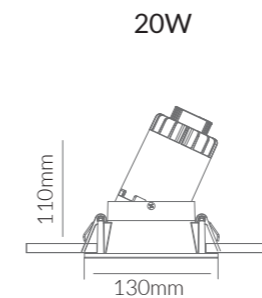

**Product Options:**

Wattage: 5W / 8W  
 CCT: 3000K - 6000K  
 Beam Angle: 15°/24°/30°  
 Control: Switchable / DALI / 1-10V / 0-10V / TRIAC

Genssen X

	SKU	W	CCT	LM	mA	Beam	Size(mm)	Cut(mm)
<b>Genssen</b>	13318	10W	3000K	650lm	250mA	36°	Ø90x100	Ø80
	15391	10W	4000K	700lm	250mA	36°	Ø90x100	Ø80
	13746	10W	6000K	750lm	250mA	36°	Ø90x100	Ø80
<b>Genssen (Black)</b>	(TRIAC) 17198	10W	3000K	650lm	250mA	15°	Ø90x100	Ø80
	(TRIAC) 17200	10W	3000K	650lm	250mA	36°	Ø90x100	Ø80
	(TRIAC) 17199	20W	3000K	1,500lm	500mA	30°	Ø130x110	Ø105
<b>Genssen X</b>	15681	20W	4000K	1,600lm	500mA	30°	Ø120x98	Ø110

AC220-240V IP44 60° CRI>90 PF>0.9

Cutout: Ø80mm

Cutout: Ø105mm

Cutout: Ø110mm

**Product Specifications:**

Lamp Type: PHILIPS LED  
 Driver: PHILIPS  
 Operating Temp.: -20°C ~ +40°C  
 Material: Die Cast Aluminum  
 Finish: White & Black  
 Lifespan: 60,000 Hours  
 Warranty: 6 Years  
 Applications: Commercial, Retail, Residential, Hospitality

**Product Options:**

Wattage: 15W  
 CCT: 3000K - 6000K  
 Beam Angle: 15°/24°/30°  
 Control: Switchable / DALI / 1-10V / 0-10V / TRIAC

	SKU	W	CCT	LM	mA	Beam	Size(mm)	Cut(mm)
<b>Genssen</b>	13321	20W	3000K	1,500lm	500mA	60°	Ø130x110	Ø105
	15392	20W	4000K	1,600lm	500mA	60°	Ø130x110	Ø105
	13747	20W	6000K	1,700lm	500mA	30°	Ø130x110	Ø105
<b>Genssen Square</b>	(TRIAC) 14697	10W	3000K	650lm	250mA	36°	Ø90x100	Ø80x80
	15660	10W	4000K	700lm	250mA	36°	Ø90x100	Ø80x80
	15393	20W	3000K	1,500lm	500mA	36°	Ø130x119	Ø105x105

AC220-240V IP44 30,36°/60° CRI>90 PF>0.9

Cutout: Ø105mm

Cutout: Ø80x80mm

Cutout: Ø105x105mm