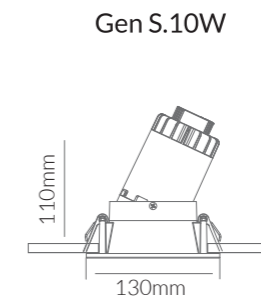

**Product Options:**

Wattage: 5W / 8W  
 CCT: 3000K - 6000K  
 Beam Angle: 15°/24°/30°  
 Control: Switchable / DALI / 1-10V / 0-10V / TRIAC

Genssen X

	SKU	W	CCT	LM	mA	Beam	Size(mm)	Cut(mm)
<b>Genssen</b>	13318	10W	3000K	650lm	250mA	36°	Ø90x100	Ø80
	15391	10W	4000K	700lm	250mA	36°	Ø90x100	Ø80
	13746	10W	6000K	750lm	250mA	36°	Ø90x100	Ø80
<b>Genssen (Black)</b>	(TRIAC) 17198	10W	3000K	650lm	250mA	15°	Ø90x100	Ø80
	(TRIAC) 17200	10W	3000K	650lm	250mA	36°	Ø90x100	Ø80
	(TRIAC) 17199	20W	3000K	1,500lm	500mA	30°	Ø130x110	Ø105
<b>Genssen X</b>	15681	20W	4000K	1,600lm	500mA	30°	Ø120x98	Ø110

AC220-240V IP44 60° CRI>90 PF>0.9

Cutout: Ø80mm

Cutout: Ø105mm

Cutout: Ø110mm

**Product Specifications:**

Lamp Type: PHILIPS LED  
 Driver: PHILIPS  
 Operating Temp.: -20°C ~ +40°C  
 Material: Die Cast Aluminum  
 Finish: White & Black  
 Lifespan: 60,000 Hours  
 Warranty: 6 Years  
 Applications: Commercial, Retail, Residential, Hospitality

**Product Options:**

Wattage: 15W  
 CCT: 3000K - 6000K  
 Beam Angle: 15°/24°/30°  
 Control: Switchable / DALI / 1-10V / 0-10V / TRIAC

	SKU	W	CCT	LM	mA	Beam	Size(mm)	Cut(mm)
<b>Genssen</b>	13321	20W	3000K	1,500lm	500mA	60°	Ø130x110	Ø105
	15392	20W	4000K	1,600lm	500mA	60°	Ø130x110	Ø105
	13747	20W	6000K	1,700lm	500mA	30°	Ø130x110	Ø105
<b>Genssen Square</b>	(TRIAC) 14697	10W	3000K	650lm	250mA	36°	Ø90x100	Ø80x80
	15660	10W	4000K	700lm	250mA	36°	Ø90x100	Ø80x80
	15393	20W	3000K	1,500lm	500mA	36°	Ø130x119	Ø105x105

AC220-240V IP44 30,36°/60° CRI>90 PF>0.9

Cutout: Ø105mm

Cutout: Ø80x80mm

Cutout: Ø105x105mm