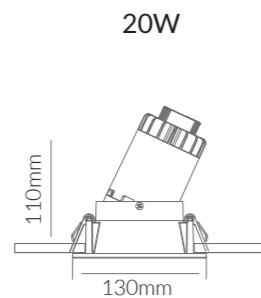

**Product Options:**

Wattage: 5W / 8W  
 CCT: 3000K - 6000K  
 Beam Angle: 15°/24°/30°  
 Control: Switchable / DALI / 1-10V / 0-10V / TRIAC

Genssen X

	SKU	W	CCT	LM	mA	Beam	Size(mm)	Cut(mm)
<b>Genssen</b>	13318	10W	3000K	650lm	250mA	36°	Ø90x100	Ø80
	15391	10W	4000K	700lm	250mA	36°	Ø90x100	Ø80
	13746	10W	6000K	750lm	250mA	36°	Ø90x100	Ø80
<b>Genssen (Black)</b>	(TRIAC) 17198	10W	3000K	650lm	250mA	15°	Ø90x100	Ø80
	(TRIAC) 17200	10W	3000K	650lm	250mA	36°	Ø90x100	Ø80
	(TRIAC) 17199	20W	3000K	1,500lm	500mA	30°	Ø130x110	Ø105
<b>Genssen X</b>	15681	20W	4000K	1,600lm	500mA	30°	Ø120x98	Ø110

AC220-240V IP44 60° CRI>90 PF>0.9

Cutout: Ø80mm

Cutout: Ø105mm

Cutout: Ø110mm

**Product Specifications:**

Lamp Type: PHILIPS LED  
 Driver: PHILIPS  
 Operating Temp.: -20°C ~ +40°C  
 Material: Die Cast Aluminum  
 Finish: White & Black  
 Lifespan: 60,000 Hours  
 Warranty: 6 Years  
 Applications: Commercial, Retail, Residential, Hospitality

**Product Options:**

Wattage: 15W  
 CCT: 3000K - 6000K  
 Beam Angle: 15°/24°/30°  
 Control: Switchable / DALI / 1-10V / 0-10V / TRIAC

	SKU	W	CCT	LM	mA	Beam	Size(mm)	Cut(mm)
<b>Genssen</b>	13321	20W	3000K	1,500lm	500mA	60°	Ø130x110	Ø105
	15392	20W	4000K	1,600lm	500mA	60°	Ø130x110	Ø105
	13747	20W	6000K	1,700lm	500mA	30°	Ø130x110	Ø105
<b>Genssen Square</b>	(TRIAC) 14697	10W	3000K	650lm	250mA	36°	Ø90x100	Ø80x80
	15660	10W	4000K	700lm	250mA	36°	Ø90x100	Ø80x80
	15393	20W	3000K	1,500lm	500mA	36°	Ø130x119	Ø105x105

AC220-240V IP44 30,36°/60° CRI>90 PF>0.9

Cutout: Ø105mm

Cutout: Ø80x80mm

Cutout: Ø105x105mm