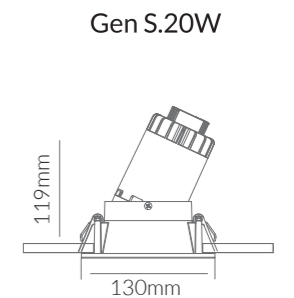

**Product Options:**

Wattage: 5W / 8W  
 CCT: 3000K - 6000K  
 Beam Angle: 15°/24°/30°  
 Control: Switchable / DALI / 1-10V / 0-10V / TRIAC

Genssen X

	SKU	W	CCT	LM	mA	Beam	Size(mm)	Cut(mm)
<b>Genssen</b>	13318	10W	3000K	650lm	250mA	36°	Ø90x100	Ø80
	15391	10W	4000K	700lm	250mA	36°	Ø90x100	Ø80
	13746	10W	6000K	750lm	250mA	36°	Ø90x100	Ø80
<b>Genssen (Black)</b>	(TRIAC) 17198	10W	3000K	650lm	250mA	15°	Ø90x100	Ø80
	(TRIAC) 17200	10W	3000K	650lm	250mA	36°	Ø90x100	Ø80
	(TRIAC) 17199	20W	3000K	1,500lm	500mA	30°	Ø130x110	Ø105
<b>Genssen X</b>	15681	20W	4000K	1,600lm	500mA	30°	Ø120x98	Ø110

AC220-240V IP44 60° CRI>90 PF>0.9

Cutout: Ø80mm

Cutout: Ø105mm

Cutout: Ø110mm

**Product Specifications:**

Lamp Type: PHILIPS LED  
 Driver: PHILIPS  
 Operating Temp.: -20°C ~ +40°C  
 Material: Die Cast Aluminum  
 Finish: White & Black  
 Lifespan: 60,000 Hours  
 Warranty: 6 Years  
 Applications: Commercial, Retail, Residential, Hospitality

**Product Options:**

Wattage: 15W  
 CCT: 3000K - 6000K  
 Beam Angle: 15°/24°/30°  
 Control: Switchable / DALI / 1-10V / 0-10V / TRIAC

	SKU	W	CCT	LM	mA	Beam	Size(mm)	Cut(mm)
<b>Genssen</b>	13321	20W	3000K	1,500lm	500mA	60°	Ø130x110	Ø105
	15392	20W	4000K	1,600lm	500mA	60°	Ø130x110	Ø105
	13747	20W	6000K	1,700lm	500mA	30°	Ø130x110	Ø105
<b>Genssen Square</b>	(TRIAC) 14697	10W	3000K	650lm	250mA	36°	Ø90x100	Ø80x80
	15660	10W	4000K	700lm	250mA	36°	Ø90x100	Ø80x80
	15393	20W	3000K	1,500lm	500mA	36°	Ø130x119	Ø105x105

AC220-240V IP44 30,36°/60° CRI>90 PF>0.9

Cutout: Ø105mm

Cutout: Ø80x80mm

Cutout: Ø105x105mm