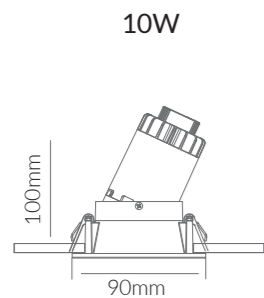

**Product Options:**

Wattage: 5W / 8W  
 CCT: 3000K - 6000K  
 Beam Angle: 15°/24°/30°  
 Control: Switchable / DALI / 1-10V / 0-10V / TRIAC

Genssen X

	SKU	W	CCT	LM	mA	Beam	Size(mm)	Cut(mm)
<b>Genssen</b>	13318	10W	3000K	650lm	250mA	36°	Ø90x100	Ø80
	15391	10W	4000K	700lm	250mA	36°	Ø90x100	Ø80
	13746	10W	6000K	750lm	250mA	36°	Ø90x100	Ø80
<b>Genssen (Black)</b>	(TRIAC) 17198	10W	3000K	650lm	250mA	15°	Ø90x100	Ø80
	(TRIAC) 17200	10W	3000K	650lm	250mA	36°	Ø90x100	Ø80
	(TRIAC) 17199	20W	3000K	1,500lm	500mA	30°	Ø130x110	Ø105
<b>Genssen X</b>	15681	20W	4000K	1,600lm	500mA	30°	Ø120x98	Ø110

AC220-240V IP44 60° CRI>90 PF>0.9

Cutout: Ø80mm

Cutout: Ø105mm

Cutout: Ø110mm

**Product Specifications:**

Lamp Type: PHILIPS LED  
 Driver: PHILIPS  
 Operating Temp.: -20°C ~ +40°C  
 Material: Die Cast Aluminum  
 Finish: White & Black  
 Lifespan: 60,000 Hours  
 Warranty: 6 Years  
 Applications: Commercial, Retail, Residential, Hospitality

**Product Options:**

Wattage: 15W  
 CCT: 3000K - 6000K  
 Beam Angle: 15°/24°/30°  
 Control: Switchable / DALI / 1-10V / 0-10V / TRIAC

	SKU	W	CCT	LM	mA	Beam	Size(mm)	Cut(mm)
<b>Genssen</b>	13321	20W	3000K	1,500lm	500mA	60°	Ø130x110	Ø105
	15392	20W	4000K	1,600lm	500mA	60°	Ø130x110	Ø105
	13747	20W	6000K	1,700lm	500mA	30°	Ø130x110	Ø105
<b>Genssen Square</b>	(TRIAC) 14697	10W	3000K	650lm	250mA	36°	Ø90x100	Ø80x80
	15660	10W	4000K	700lm	250mA	36°	Ø90x100	Ø80x80
	15393	20W	3000K	1,500lm	500mA	36°	Ø130x119	Ø105x105

AC220-240V IP44 30,36°/60° CRI>90 PF>0.9

Cutout: Ø105mm

Cutout: Ø80x80mm

Cutout: Ø105x105mm