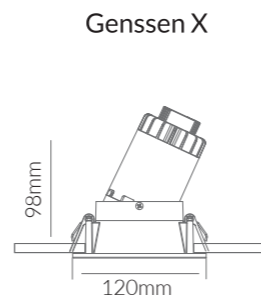

**Product Options:**

Wattage: 5W / 8W  
 CCT: 3000K - 6000K  
 Beam Angle: 15°/24°/30°  
 Control: Switchable / DALI / 1-10V / 0-10V / TRIAC

Genssen X

	SKU	W	CCT	LM	mA	Beam	Size(mm)	Cut(mm)
<b>Genssen</b>	13318	10W	3000K	650lm	250mA	36°	Ø90x100	Ø80
	15391	10W	4000K	700lm	250mA	36°	Ø90x100	Ø80
	13746	10W	6000K	750lm	250mA	36°	Ø90x100	Ø80
<b>Genssen (Black)</b>	(TRIAC) 17198	10W	3000K	650lm	250mA	15°	Ø90x100	Ø80
	(TRIAC) 17200	10W	3000K	650lm	250mA	36°	Ø90x100	Ø80
	(TRIAC) 17199	20W	3000K	1,500lm	500mA	30°	Ø130x110	Ø105
<b>Genssen X</b>	15681	20W	4000K	1,600lm	500mA	30°	Ø120x98	Ø110

AC220-240V IP44 60° CRI>90 PF>0.9

Cutout: Ø80mm

Cutout: Ø105mm

Cutout: Ø110mm

**Product Specifications:**

Lamp Type: PHILIPS LED  
 Driver: PHILIPS  
 Operating Temp.: -20°C ~ +40°C  
 Material: Die Cast Aluminum  
 Finish: White & Black  
 Lifespan: 60,000 Hours  
 Warranty: 6 Years  
 Applications: Commercial, Retail, Residential, Hospitality

**Product Options:**

Wattage: 15W  
 CCT: 3000K - 6000K  
 Beam Angle: 15°/24°/30°  
 Control: Switchable / DALI / 1-10V / 0-10V / TRIAC

	SKU	W	CCT	LM	mA	Beam	Size(mm)	Cut(mm)
<b>Genssen</b>	13321	20W	3000K	1,500lm	500mA	60°	Ø130x110	Ø105
	15392	20W	4000K	1,600lm	500mA	60°	Ø130x110	Ø105
	13747	20W	6000K	1,700lm	500mA	30°	Ø130x110	Ø105
<b>Genssen Square</b>	(TRIAC) 14697	10W	3000K	650lm	250mA	36°	Ø90x100	Ø80x80
	15660	10W	4000K	700lm	250mA	36°	Ø90x100	Ø80x80
	15393	20W	3000K	1,500lm	500mA	36°	Ø130x119	Ø105x105

AC220-240V IP44 30,36°/60° CRI>90 PF>0.9

Cutout: Ø105mm

Cutout: Ø80x80mm

Cutout: Ø105x105mm