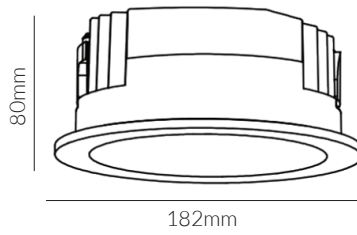

Product Specifications:

Lamp Type: CITIZEN LED
 Operating Temp.: -20°C ~ +40°C
 Material: Die Cast Aluminum
 Finish: White
 Lifespan: 60,000 Hrs
 Warranty: 6 Years
 Applications: Commercial, Retail, Residential, Hospitality

Product Options:

Wattage: 9W / 20W / 30W / 50W
 CCT: 3000K - 6000K
 Beam Angle: 30°/45°/80°
 Control: Switchable/TRIAC/0-10V/DALI/1-10V

	SKU	W	CCT	LM	mA	Beam	Size(mm)	Cut(mm)
Bular	15647	40W	4000K	3800lm	945mA	60°	Ø182x80	Ø160-175

AC220-240V IP44  CRI>90 PF>0.9

 SDCM < 3  Class II  UGR < 21  CE

Cutout: Ø160-175mm