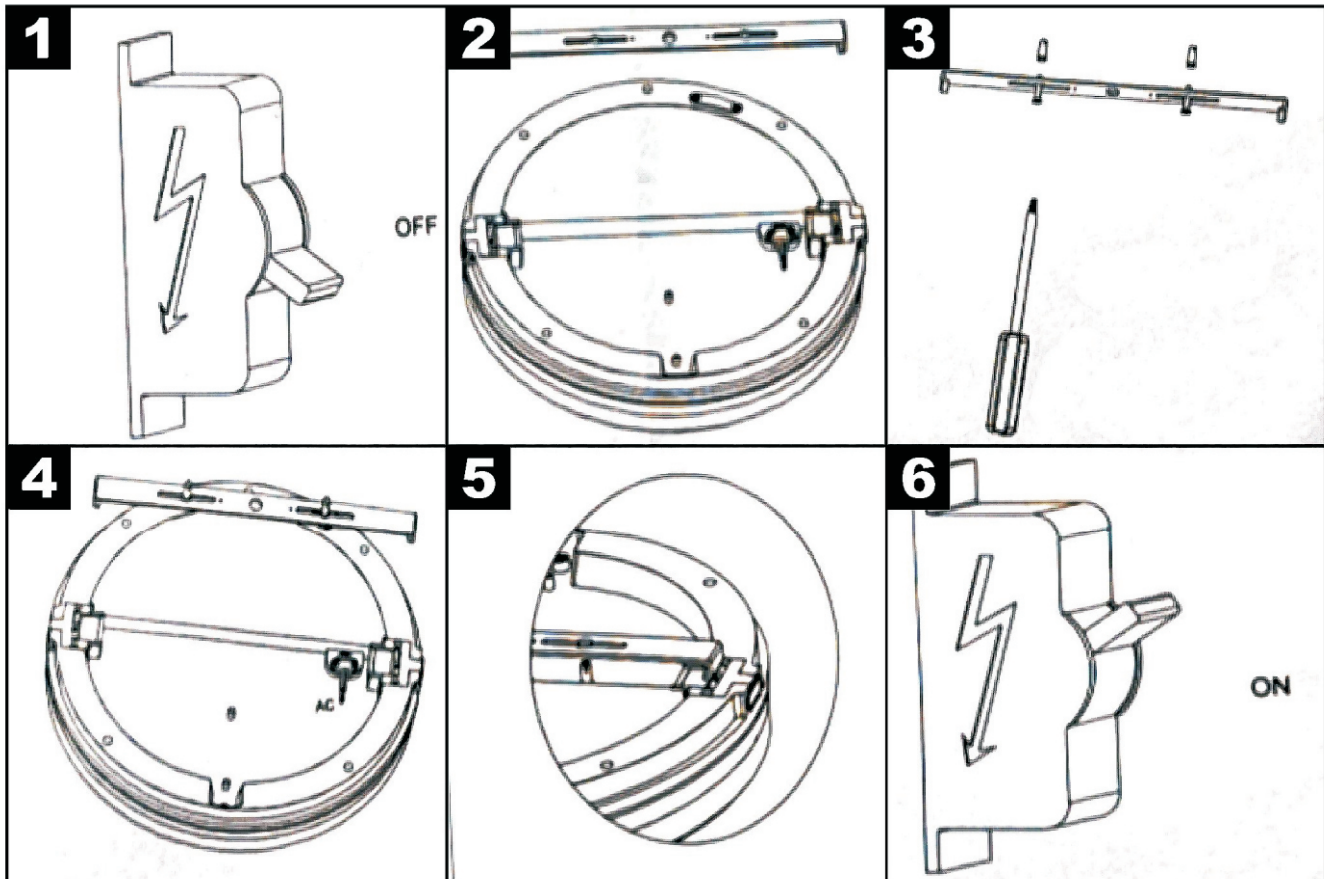

Installation Manual

Voltage: 180-240V
Water and dust resistance rating : IP65

Size	Color	Watt	Luminous flux
ø200	WHITE	25W	2500lm
	BLACK	25W	
	WOOD	25W	
	GOLD	25W	
ø280	WHITE	30W	4500lm
	BLACK	30W	
	WOOD	30W	
	GOLD	30W	
ø380	WHITE	55W	5500lm
	BLACK	55W	
	WOOD	55W	
	GOLD	55W	