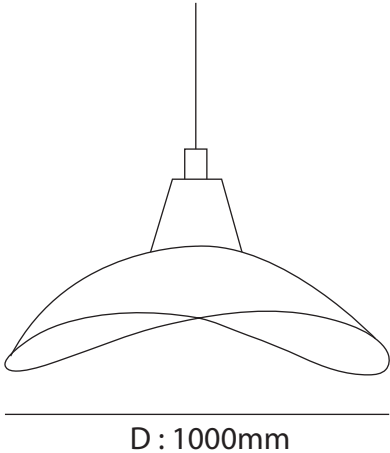

SEYNAVE

luminaire

Kasteli Rattan - PENDANT LIGHT

Kasteli Rattan

Technical Specification Sheet | ARCHITECTURAL LIGHTING

SEYNAVE

luminaire

General Information

Brand: Seynave
Collection: Kasteli Rattan
SKU: 18071

Facts

Material: Metal + Rattan body
Finish: Black

Light Source: E27
Warranty: 5 Years

Dimension

Total length : 1.5 mtr

Standards