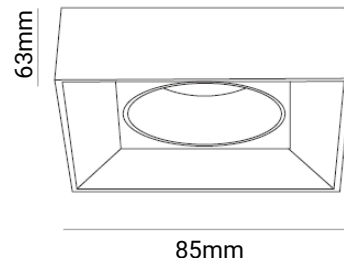

 Recessed

 UGR <19

 IP Rating IP44

 6 years Standard Warranty warranty

 TRIAC Dimmable

TECHNICAL DATA SHEET - IRA - 18010 - RECESSED SPOTLIGHT

TECHNICAL DATA

Product Data	Recessed spotlight
Lamp Type	BRIDGELUX LED
Driver	LIFUD TRIAC Dimming Driver
Wattage	10W
Color Temperature	3000K
Rated Luminaire Luminous Flux	950lm
Rated Luminaire Efficiency	95lm/W
IP Rating	44
Beam Angle	38°
Voltage	AC220-240V
Frequency Range	50-60 Hz
CRI	Ra>90
Power Factor	>0.9
Output Current	250mA
Safety Class	Class II
Operating Temperature	-20°C ~ +40°C
SDCM(MacAdam)	< 3
Material	Die Cast Aluminum
Finish	White+Black Inner
Life Span	60,000 Hours
Warranty	6 Years
Applications	Residential, Commercial, Hospitality etc.

Cutout: 70mm

TECHNICAL OPTIONS

Color Temperature	3000K-6000K
Beam Angle	24°
Control	Switchable/DALI/1-10V/0-10V