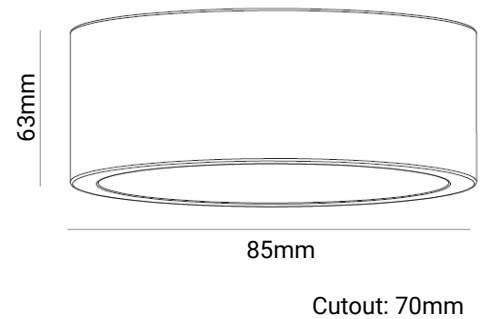

 Recessed

 UGR <19

 IP Rating IP44

 6 years Standard Warranty warranty

 TRIAC Dimmable

TECHNICAL DATA SHEET - IRA - 18009 - RECESSED SPOTLIGHT

TECHNICAL DATA

Product Data	Recessed spotlight
Lamp Type	BRIDGELUX LED
Driver	LIFUD TRIAC Dimming Driver
Wattage	10W
Color Temperature	3000K
Rated Luminaire Luminous Flux	950lm
Rated Luminaire Efficiency	95lm/W
IP Rating	44
Beam Angle	38°
Voltage	AC220-240V
Frequency Range	50-60 Hz
CRI	Ra>90
Power Factor	>0.9
Output Current	250mA
Safety Class	Class II
Operating Temperature	-20°C ~ +40°C
SDCM(MacAdam)	< 3
Material	Die Cast Aluminum
Finish	Black
Life Span	60,000 Hours
Warranty	6 Years
Applications	Residential, Commercial, Hospitality etc.

TECHNICAL OPTIONS

Color Temperature	3000K-6000K
Beam Angle	24°
Control	Switchable/DALI/1-10V/0-10V