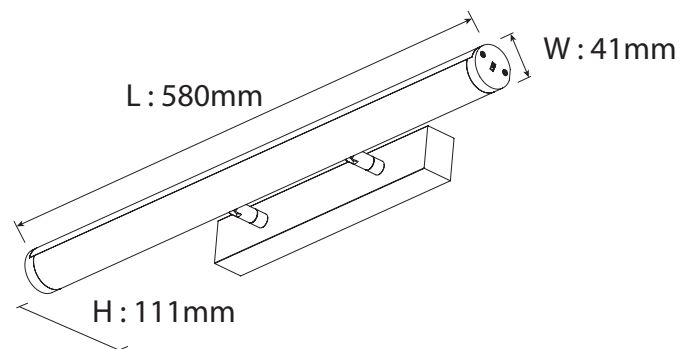

solana[®]

Erin - Bathroom & Mirror light

ERIN

solana®

Technical Specification Sheet | BATHROOM & MIRROR LIGHT

General Information

Brand	solana
Collection	Erin
SKU	17982

Facts

Material	Aluminum+PC
Finish	White

Light Source	BRIDGELUX LED
Wattage	10W
Kelvin	3000K,4000K,6000K
Lumen	1000lm,1100lm,1200lm
Warranty	3 Years

Dimension

Standards