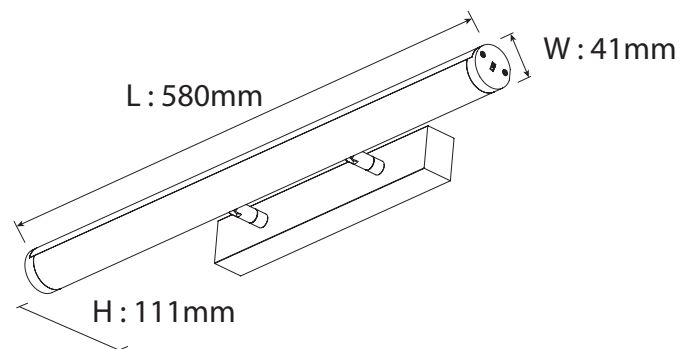

solana[®]

Erin - Bathroom & Mirror light

General Information

Brand	solana
Collection	Erin
SKU	17981

Facts

Material	Aluminum+PC
Finish	Black

Light Source	BRIDGELUX LED
Wattage	10W
Kelvin	3000K,4000K,6000K
Lumen	1000lm,1100lm,1200lm
Warranty	3 Years

Dimension

Standards