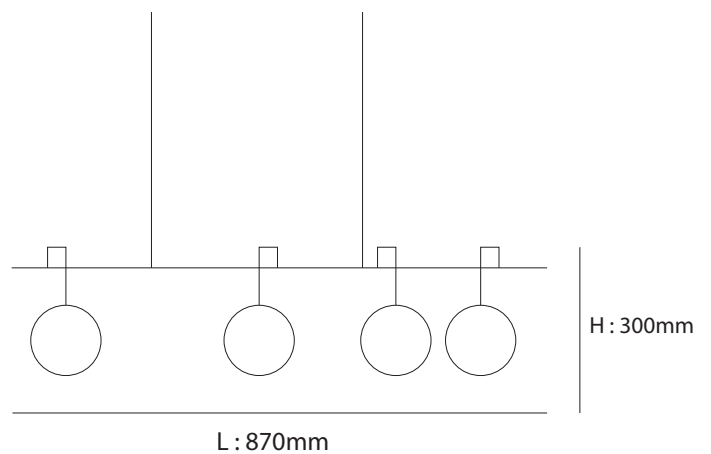

SEYNAVE

luminaire

LISBURN - PENDANT LIGHT

Lisburn

Technical Specification Sheet | ARCHITECTURAL LIGHTING

SEYNAVE

luminaire

General Information

Brand Seynave
Collection Lisburn
SKU 17832

Facts

Material Metal + Glass body
Finish Black

Light Source G9x4
Warranty 5 Years

Dimension

Standards