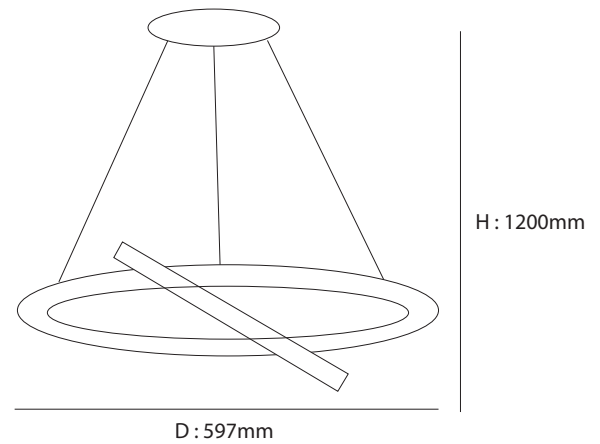

SEYNAVE

luminaire

NELIA - PENDANT LIGHT

General Information

Brand	Seynave
Collection	Nelia
SKU	17824

Facts

Material	Metal Body
Finish	White

Light Source	SAMSUNG LED
Wattage	45W
Kelvin	3000k
Lumen	4050lm
Warranty	3 Years

Dimension

Standards